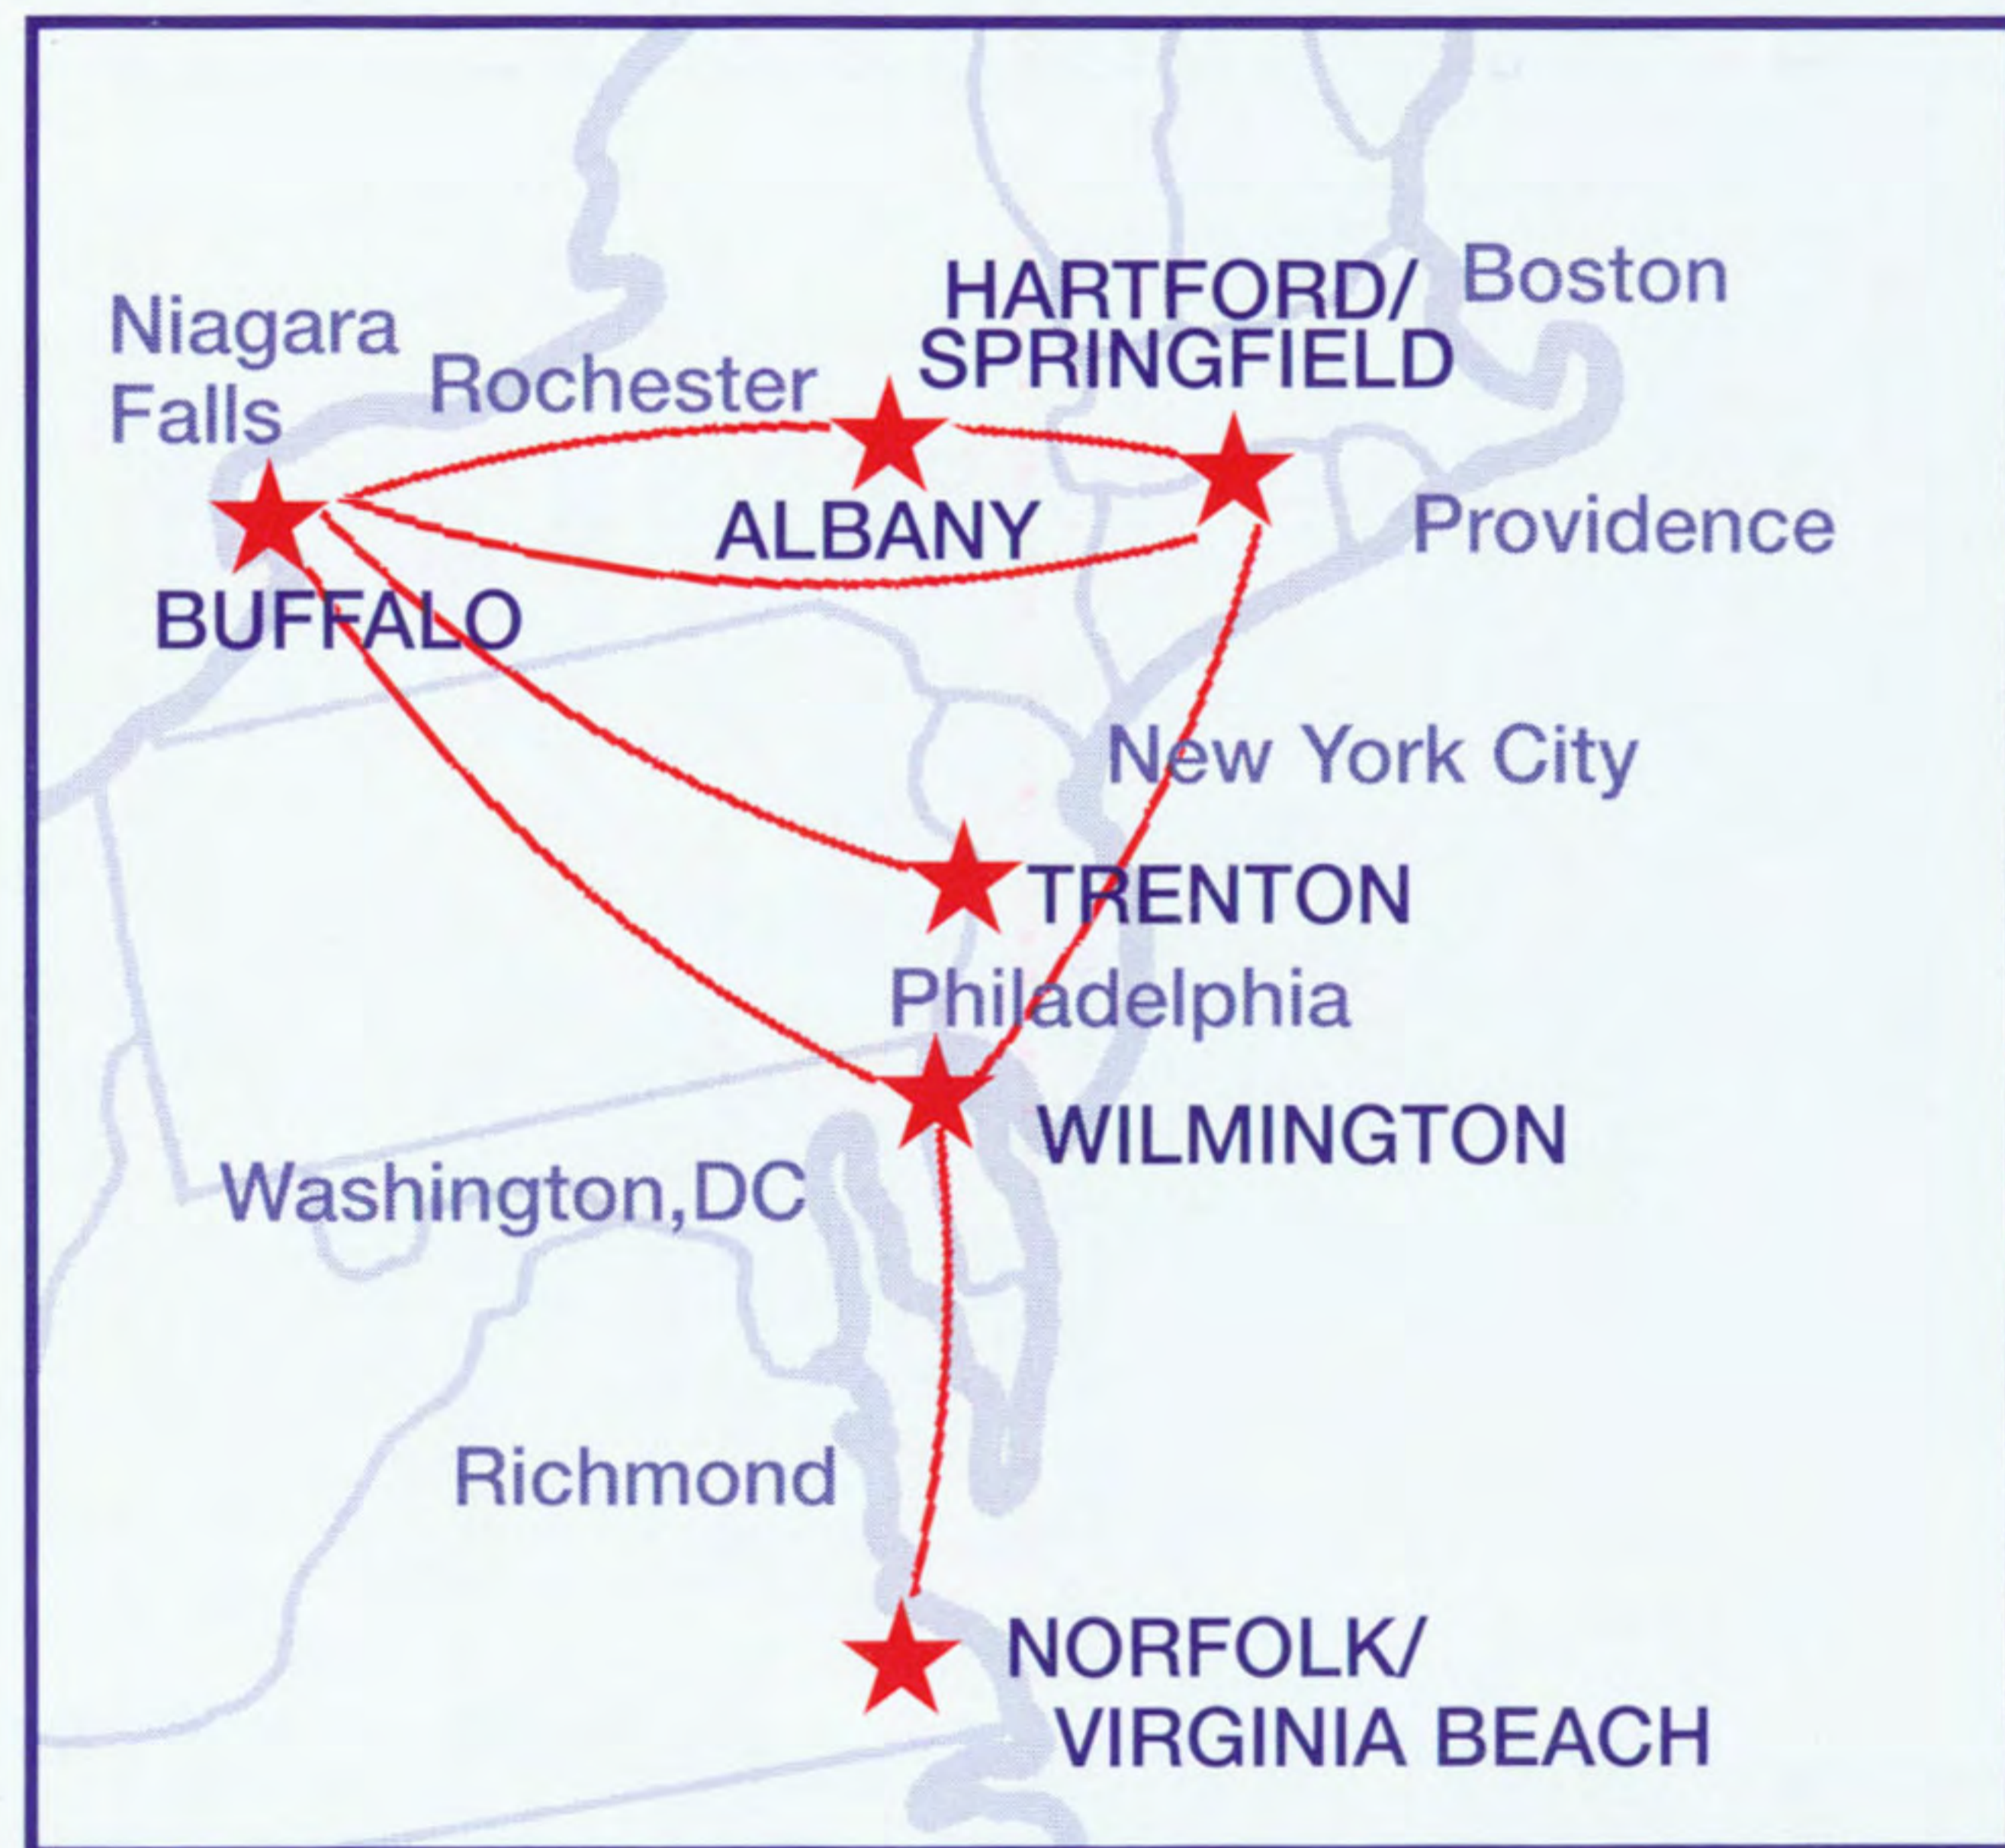

SHUTTLE AMERICA

FLIGHT SCHEDULE

APRIL 6, 1999

1-888-999-FARE

NEW NONSTOPS FROM ALBANY

FLYING WITH US:

- All travel on Shuttle America is "ticketless."
- Passengers are required to purchase a confirmed seat at the time of reservation. Shuttle America does not overbook flights.
- Passengers should check in at the gate 30 minutes prior to scheduled flight time.
- All fares are one way, and advance-purchase fares may be reused for future travel for a \$15 fee, per segment, plus any applicable fare difference.
- Fares do not include local airport fees of \$3.00 – \$6.00 each way, and \$2.00 federal surcharge per segment.

FLIGHT SCHEDULE

APRIL 6, 1999

FEEL GOOD ABOUT FLYING
SHUTTLE AMERICA
www.shuttleamerica.com

FEEL GOOD ABOUT FLYING
SHUTTLE AMERICA
www.shuttleamerica.com

1-888-999-FARE

1-888-999-FARE

1-888-999-FARE

FLIGHT SCHEDULE/SYSTEM TIMETABLE Effective April 6, 1999