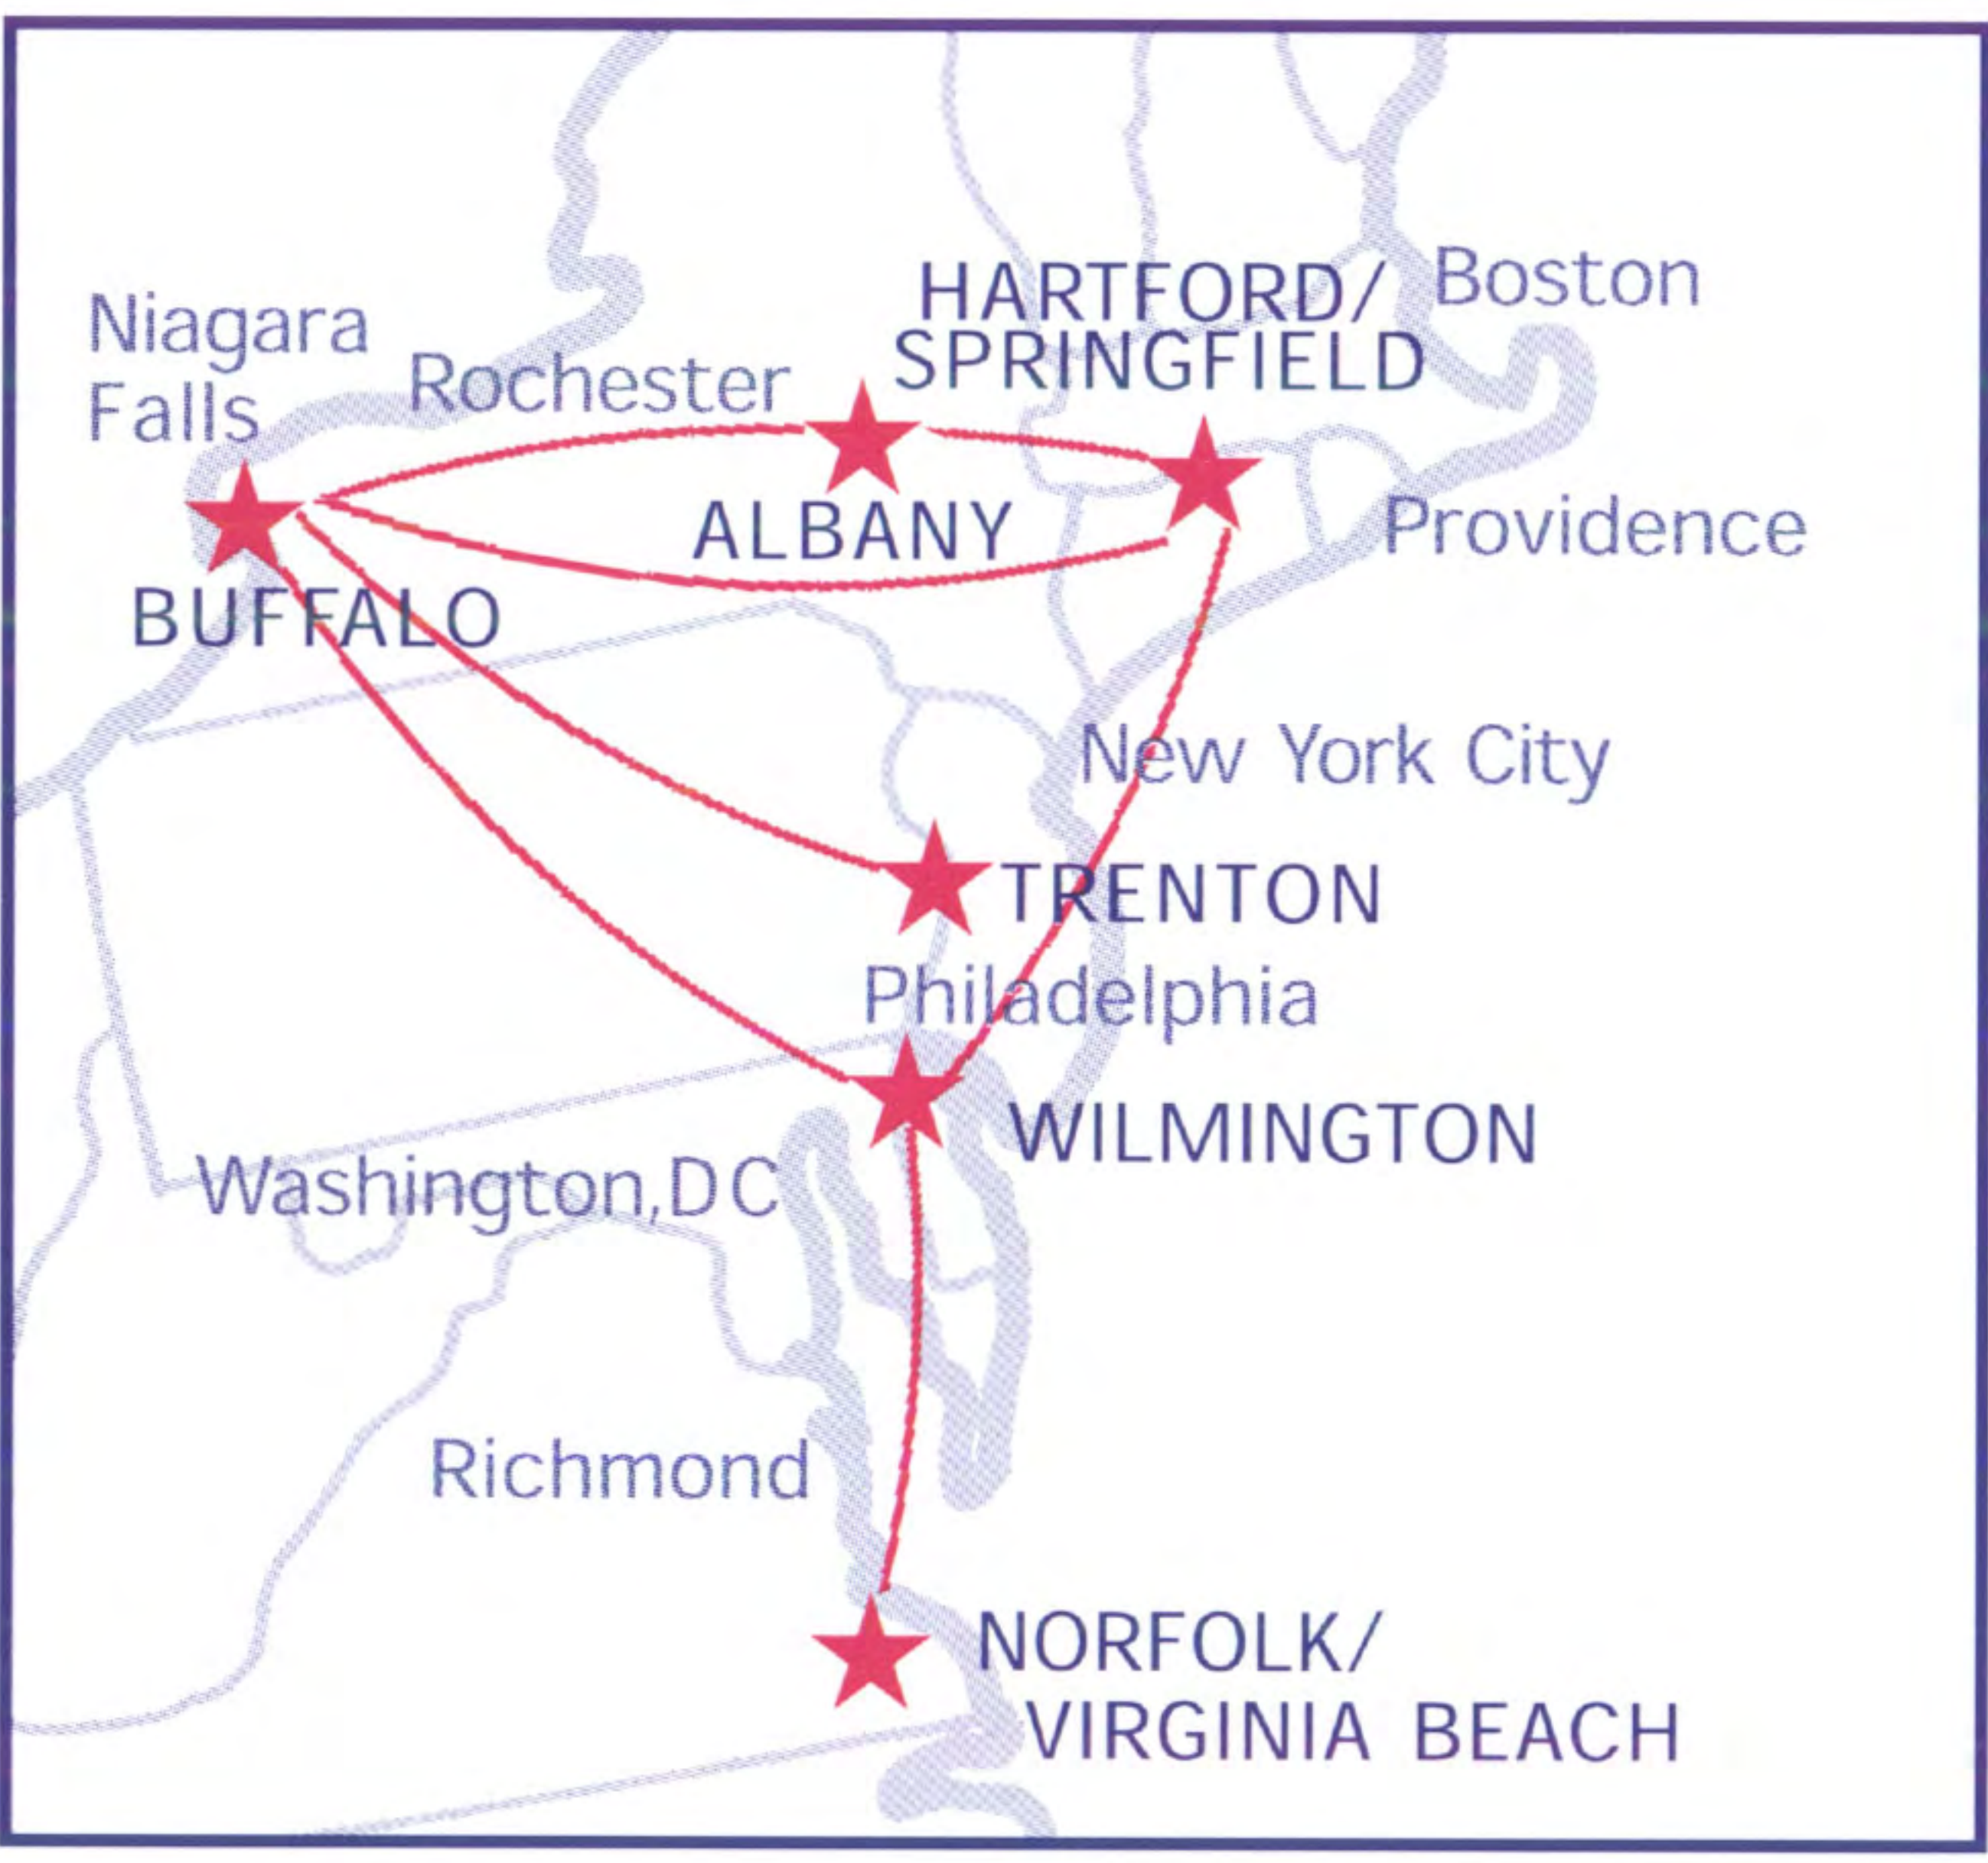

# ***SHUTTLE AMERICA***

## **FLIGHT SCHEDULE**

May 17, 1999

**1-888-999-FARE**

**NEW EARLY MORNING  
NONSTOP FROM  
ALBANY TO BUFFALO!**

FEEL GOOD ABOUT FLYING

**SHUTTLE AMERICA**

[www.shuttleamerica.com](http://www.shuttleamerica.com)

**1-888-999-FARE**

**FLYING WITH US:**

- All travel on Shuttle America is "ticketless."
- Passengers are required to purchase a confirmed seat at the time of reservation. Shuttle America does not overbook flights.
- Passengers should check in at the gate 30 minutes prior to scheduled flight time.
- All fares are one way, and advance-purchase fares may be reused for future travel for a \$15 fee, per segment, plus any applicable fare difference.
- Fares do not include local airport fees of \$3.00 – \$6.00 each way, and \$2.00 federal surcharge per segment.

FEEL GOOD ABOUT FLYING

**SHUTTLE AMERICA**

[www.shuttleamerica.com](http://www.shuttleamerica.com)

**1-888-999-FARE**

**SHUTTLE AMERICA**

**FLIGHT SCHEDULE**

May 17, 1999

**1-888-999-FARE**