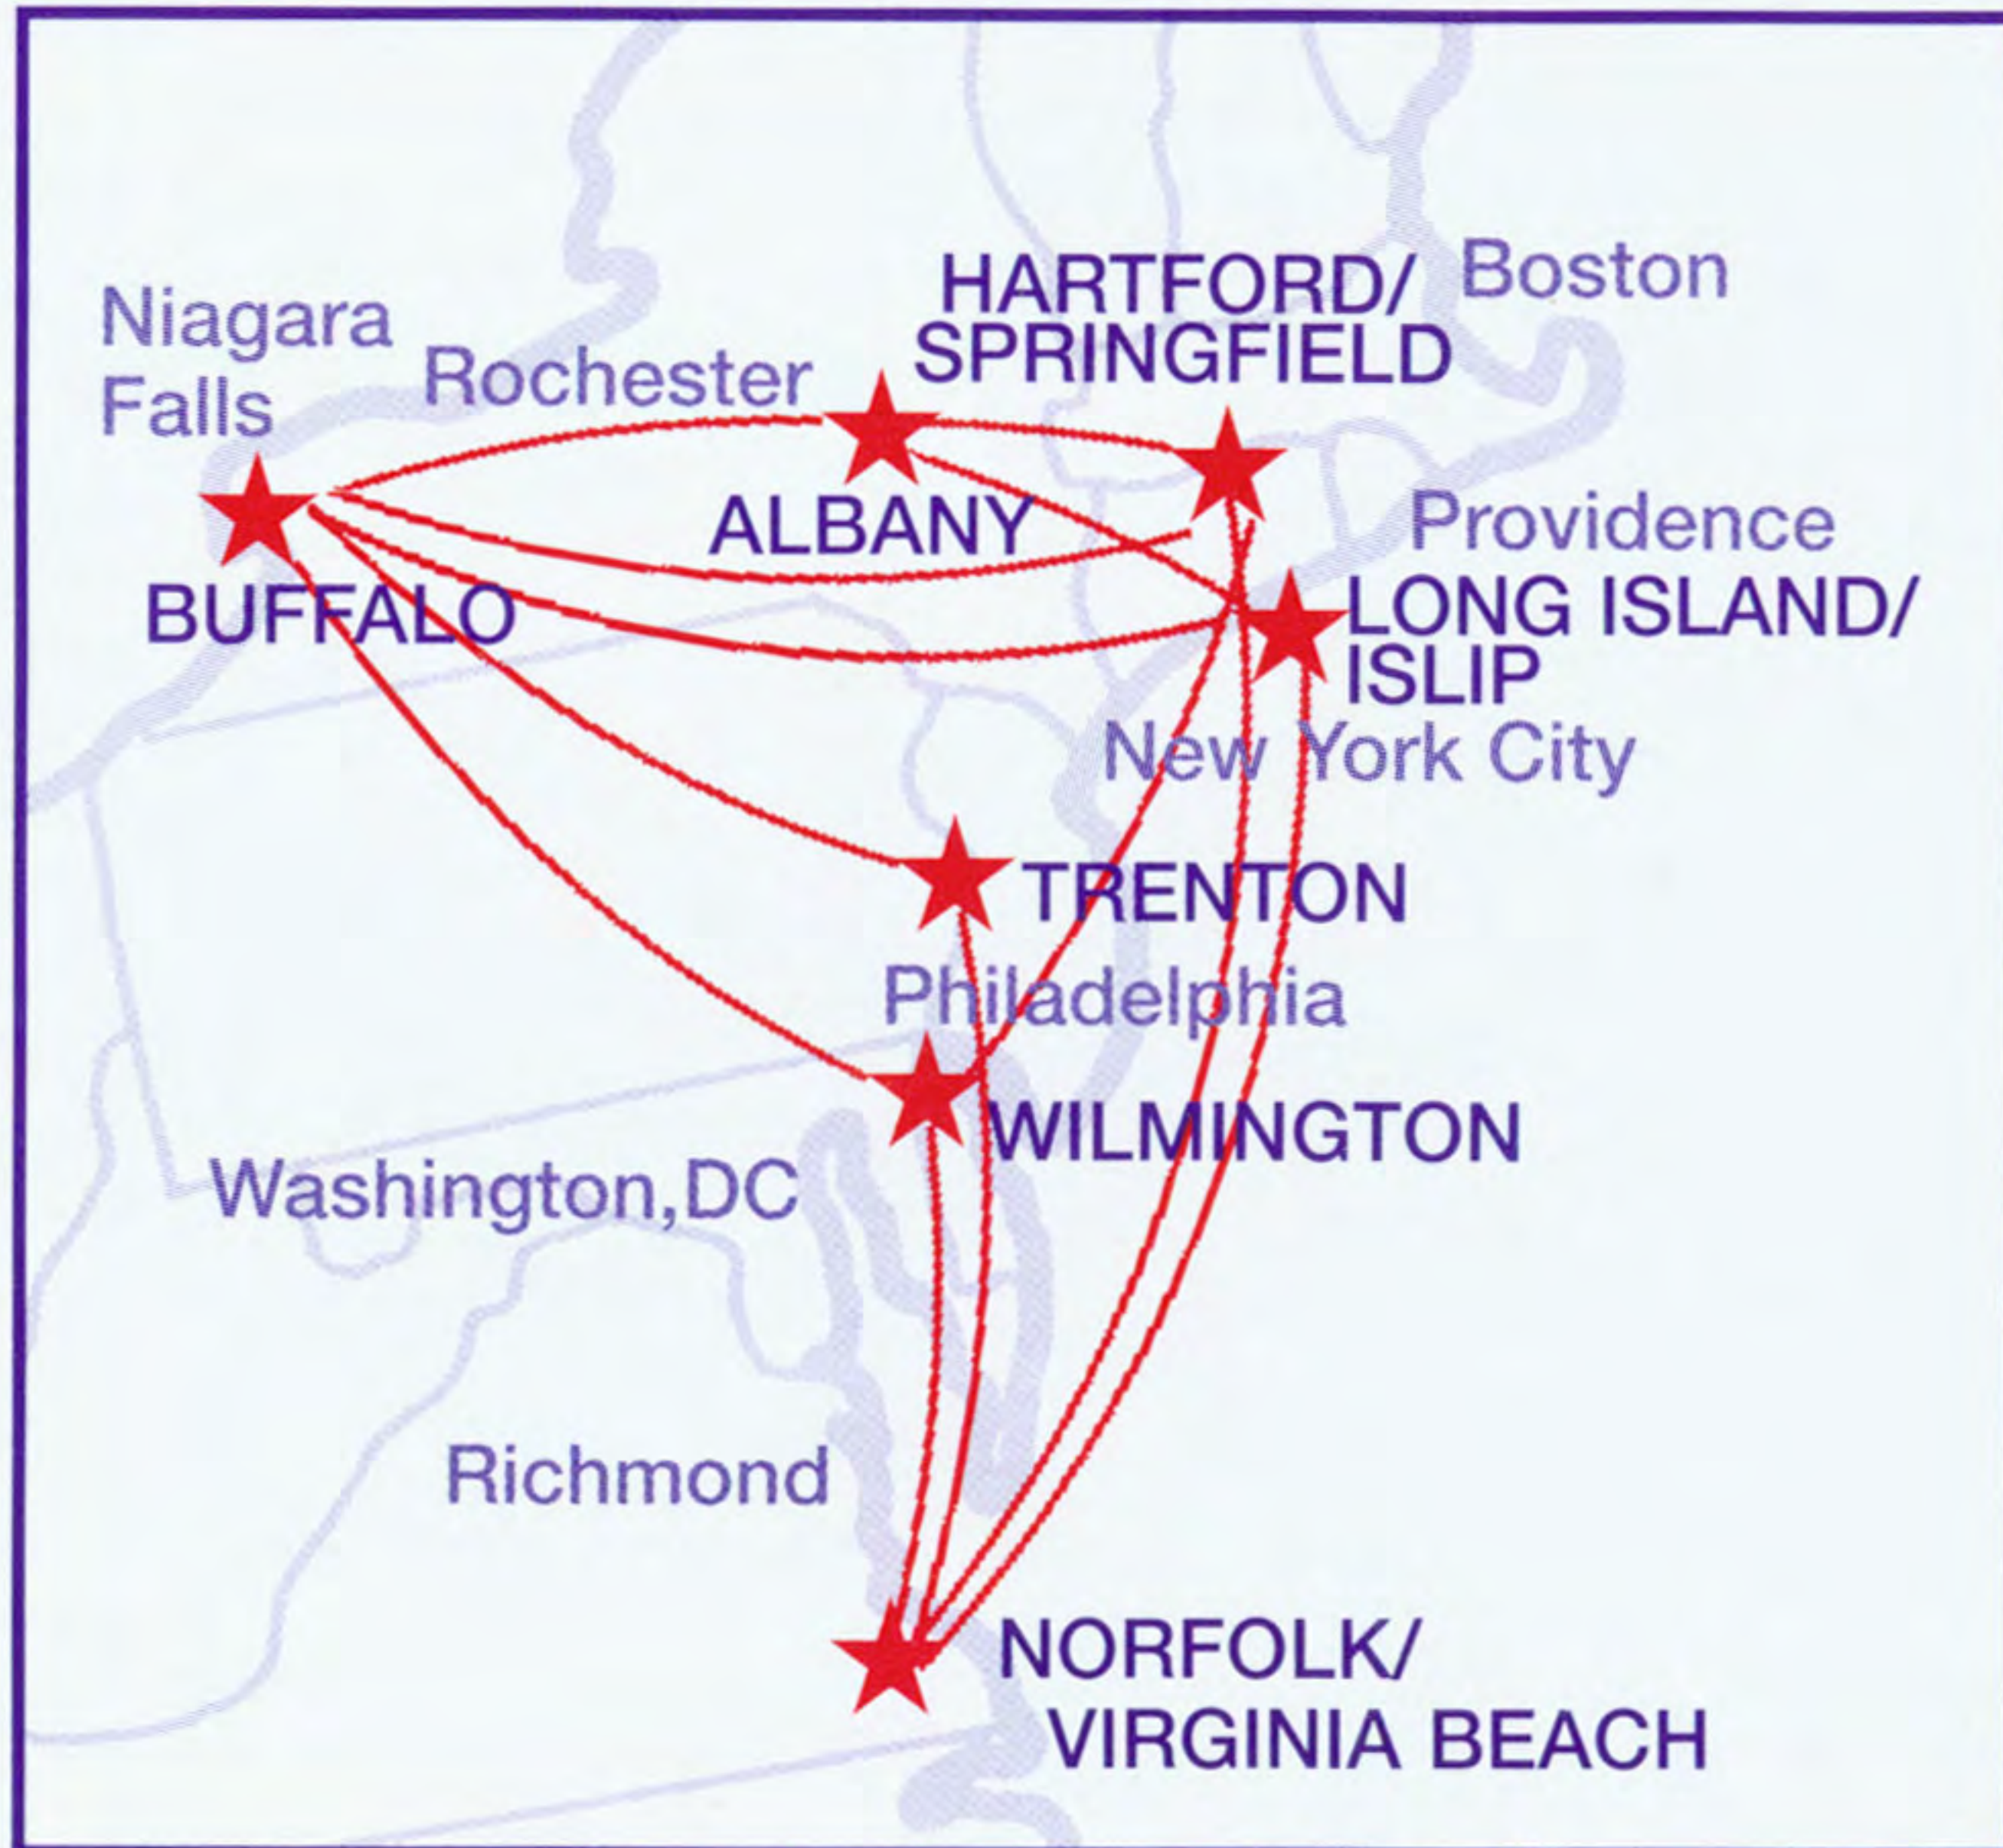

SHUTTLE AMERICA

FLIGHT SCHEDULE

July 13, 1999

SHUTTLE AMERICA

1-888-999-FARE

NEW SERVICE TO LONG ISLAND/ISLIP!

- NONSTOPS TO LONG ISLAND/ISLIP
- NONSTOPS TO NORFOLK/VIRGINIA BEACH
- DIRECT TO BUFFALO

NEW SERVICE TO NORFOLK/VIRGINIA BEACH!

- TWO NONSTOPS FROM LONG ISLAND/ISLIP
- NEW NONSTOP FROM HARTFORD/SPRINGFIELD
- NEW NONSTOP FROM TRENTON/MERCER COUNTY
- EXPANDED DIRECT SERVICE FROM ALBANY & BUFFALO

FLYING WITH US:

- All travel on Shuttle America is "ticketless."
- Passengers are required to purchase a confirmed seat at the time of reservation. Shuttle America does not overbook flights.
- Passengers should check in at the gate 30 minutes prior to scheduled flight time.
- All fares are one way, and advance-purchase fares may be reused for future travel for a \$25 fee, per segment, plus any applicable fare difference.
- Fares do not include local airport fees of \$3.00 – \$6.00 each way, and \$2.00 federal surcharge per segment.

SHUTTLE AMERICA

FLIGHT SCHEDULE

July 13, 1999

FEEL GOOD ABOUT FLYING

SHUTTLE AMERICA

www.shuttleamerica.com

SHUTTLE AMERICA

1-888-999-FARE