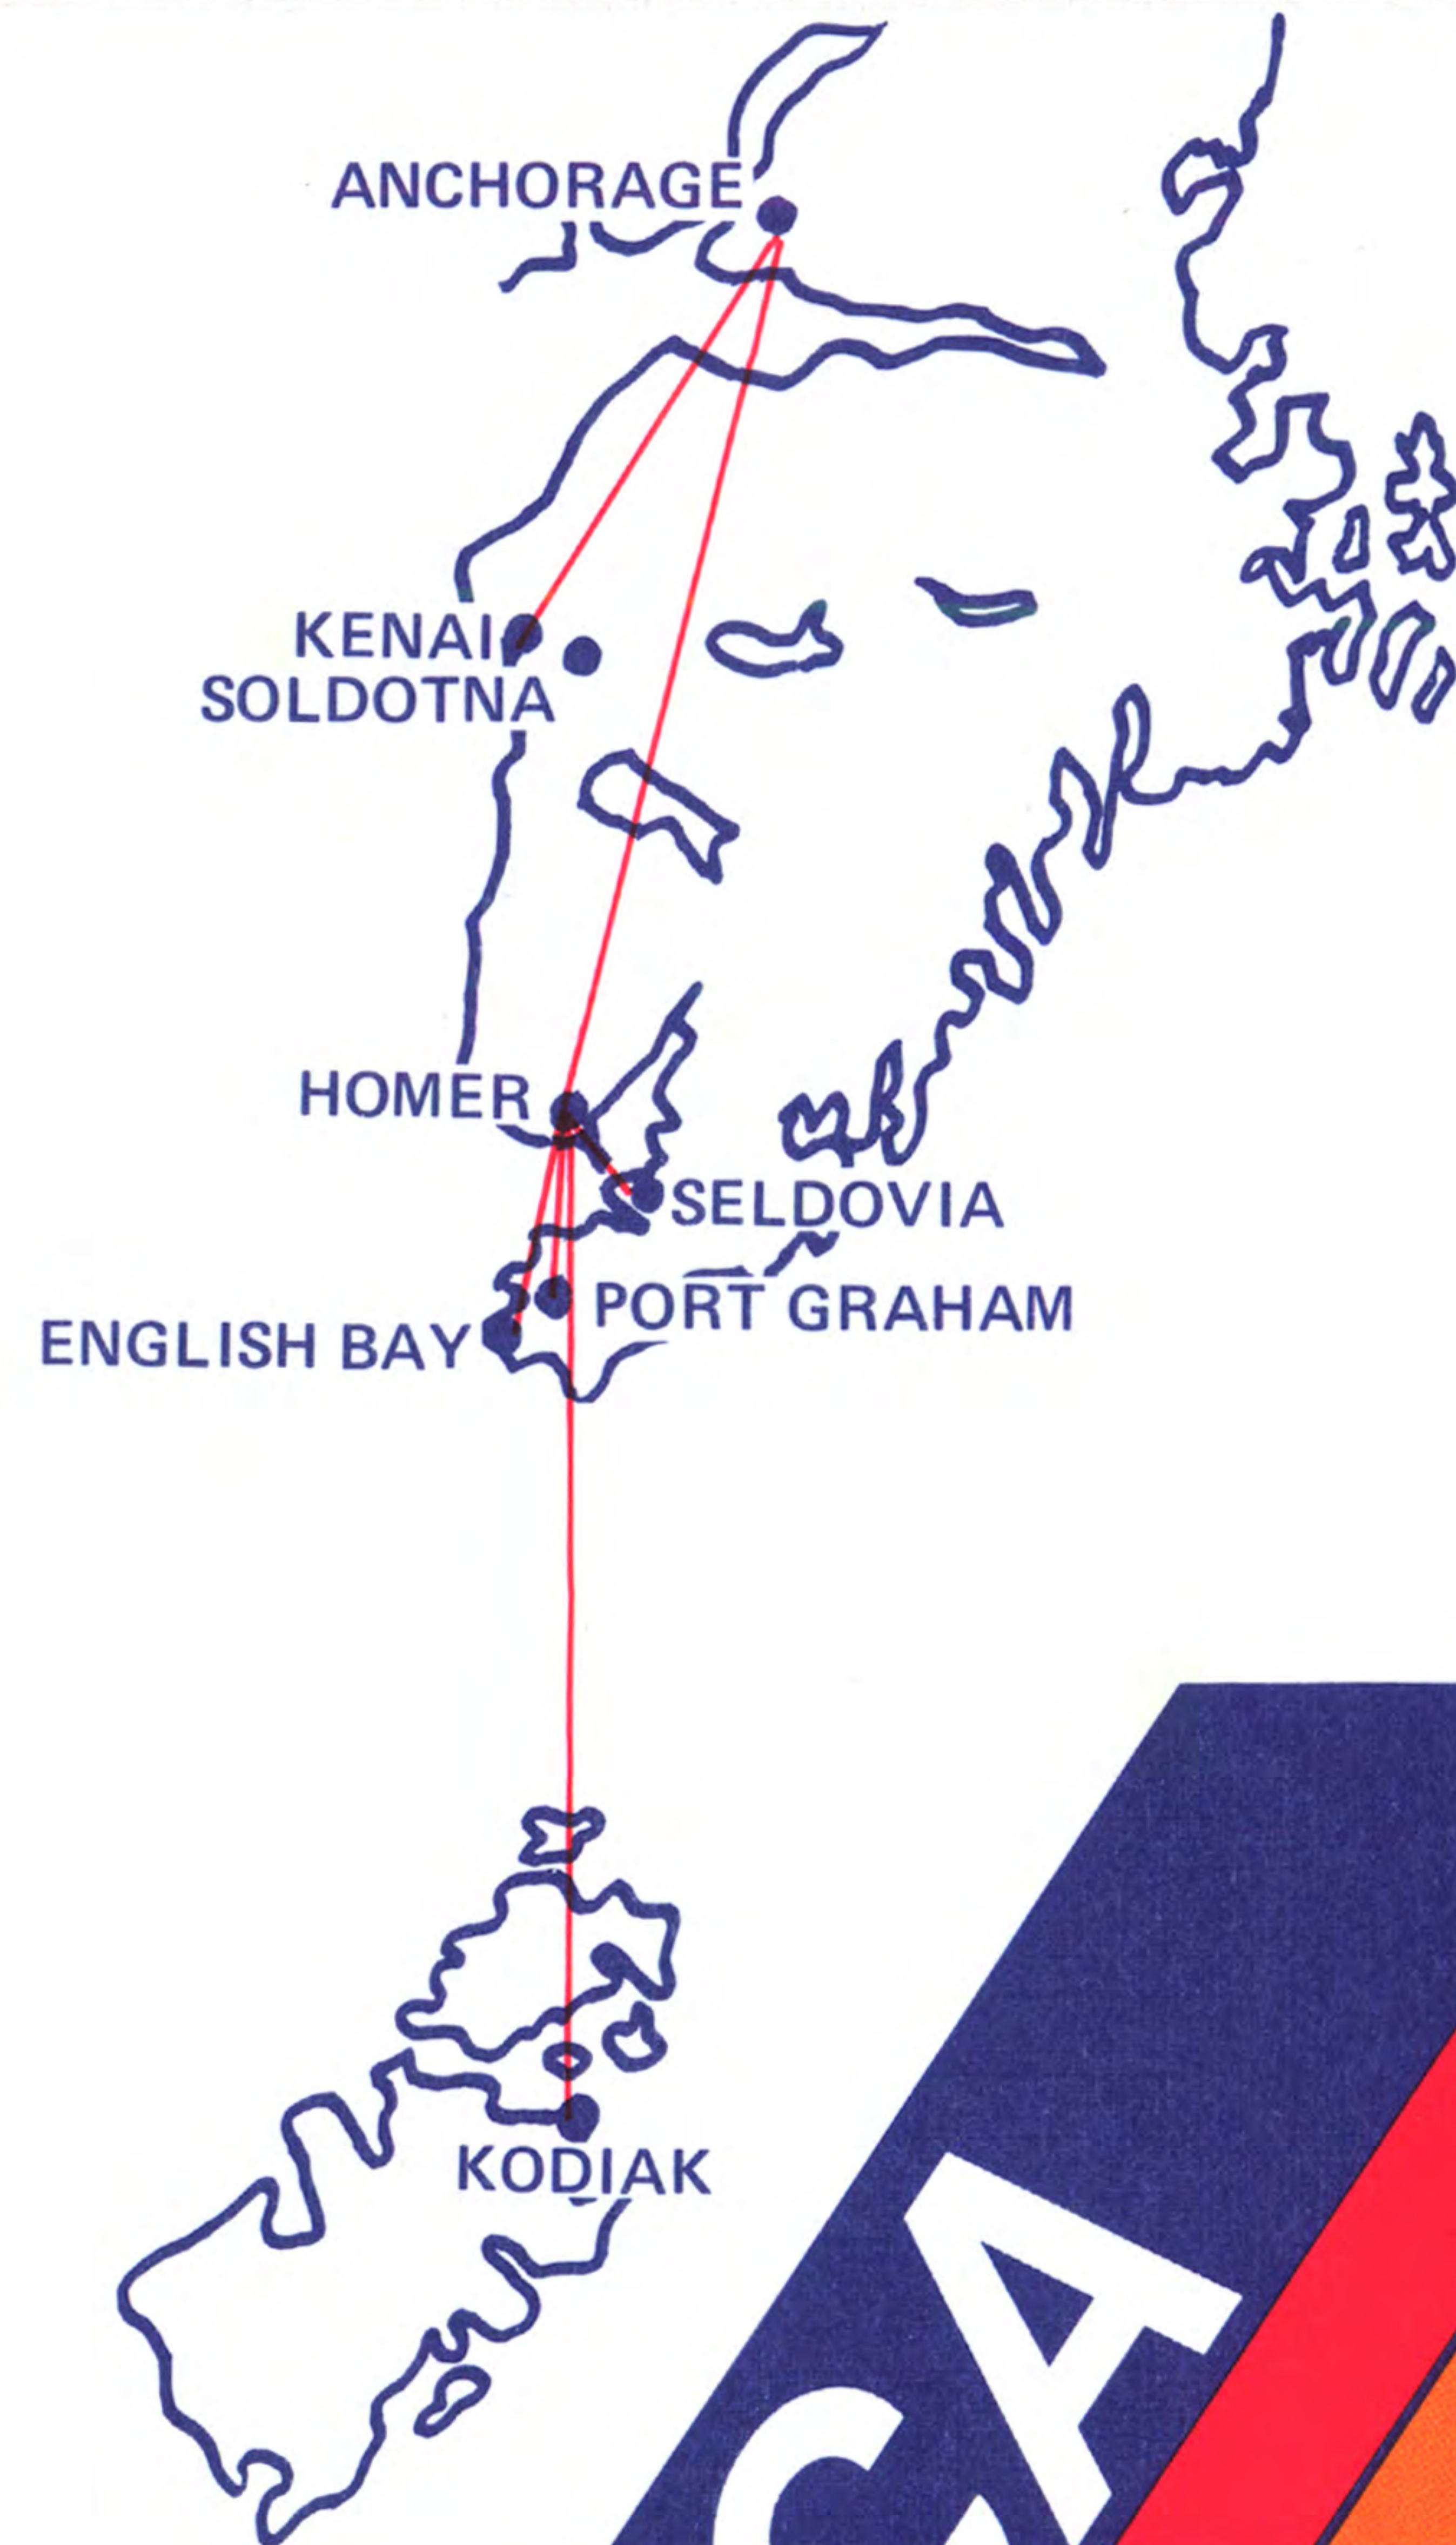

SouthCentral Air

Effective
Date:

June 1,
1992