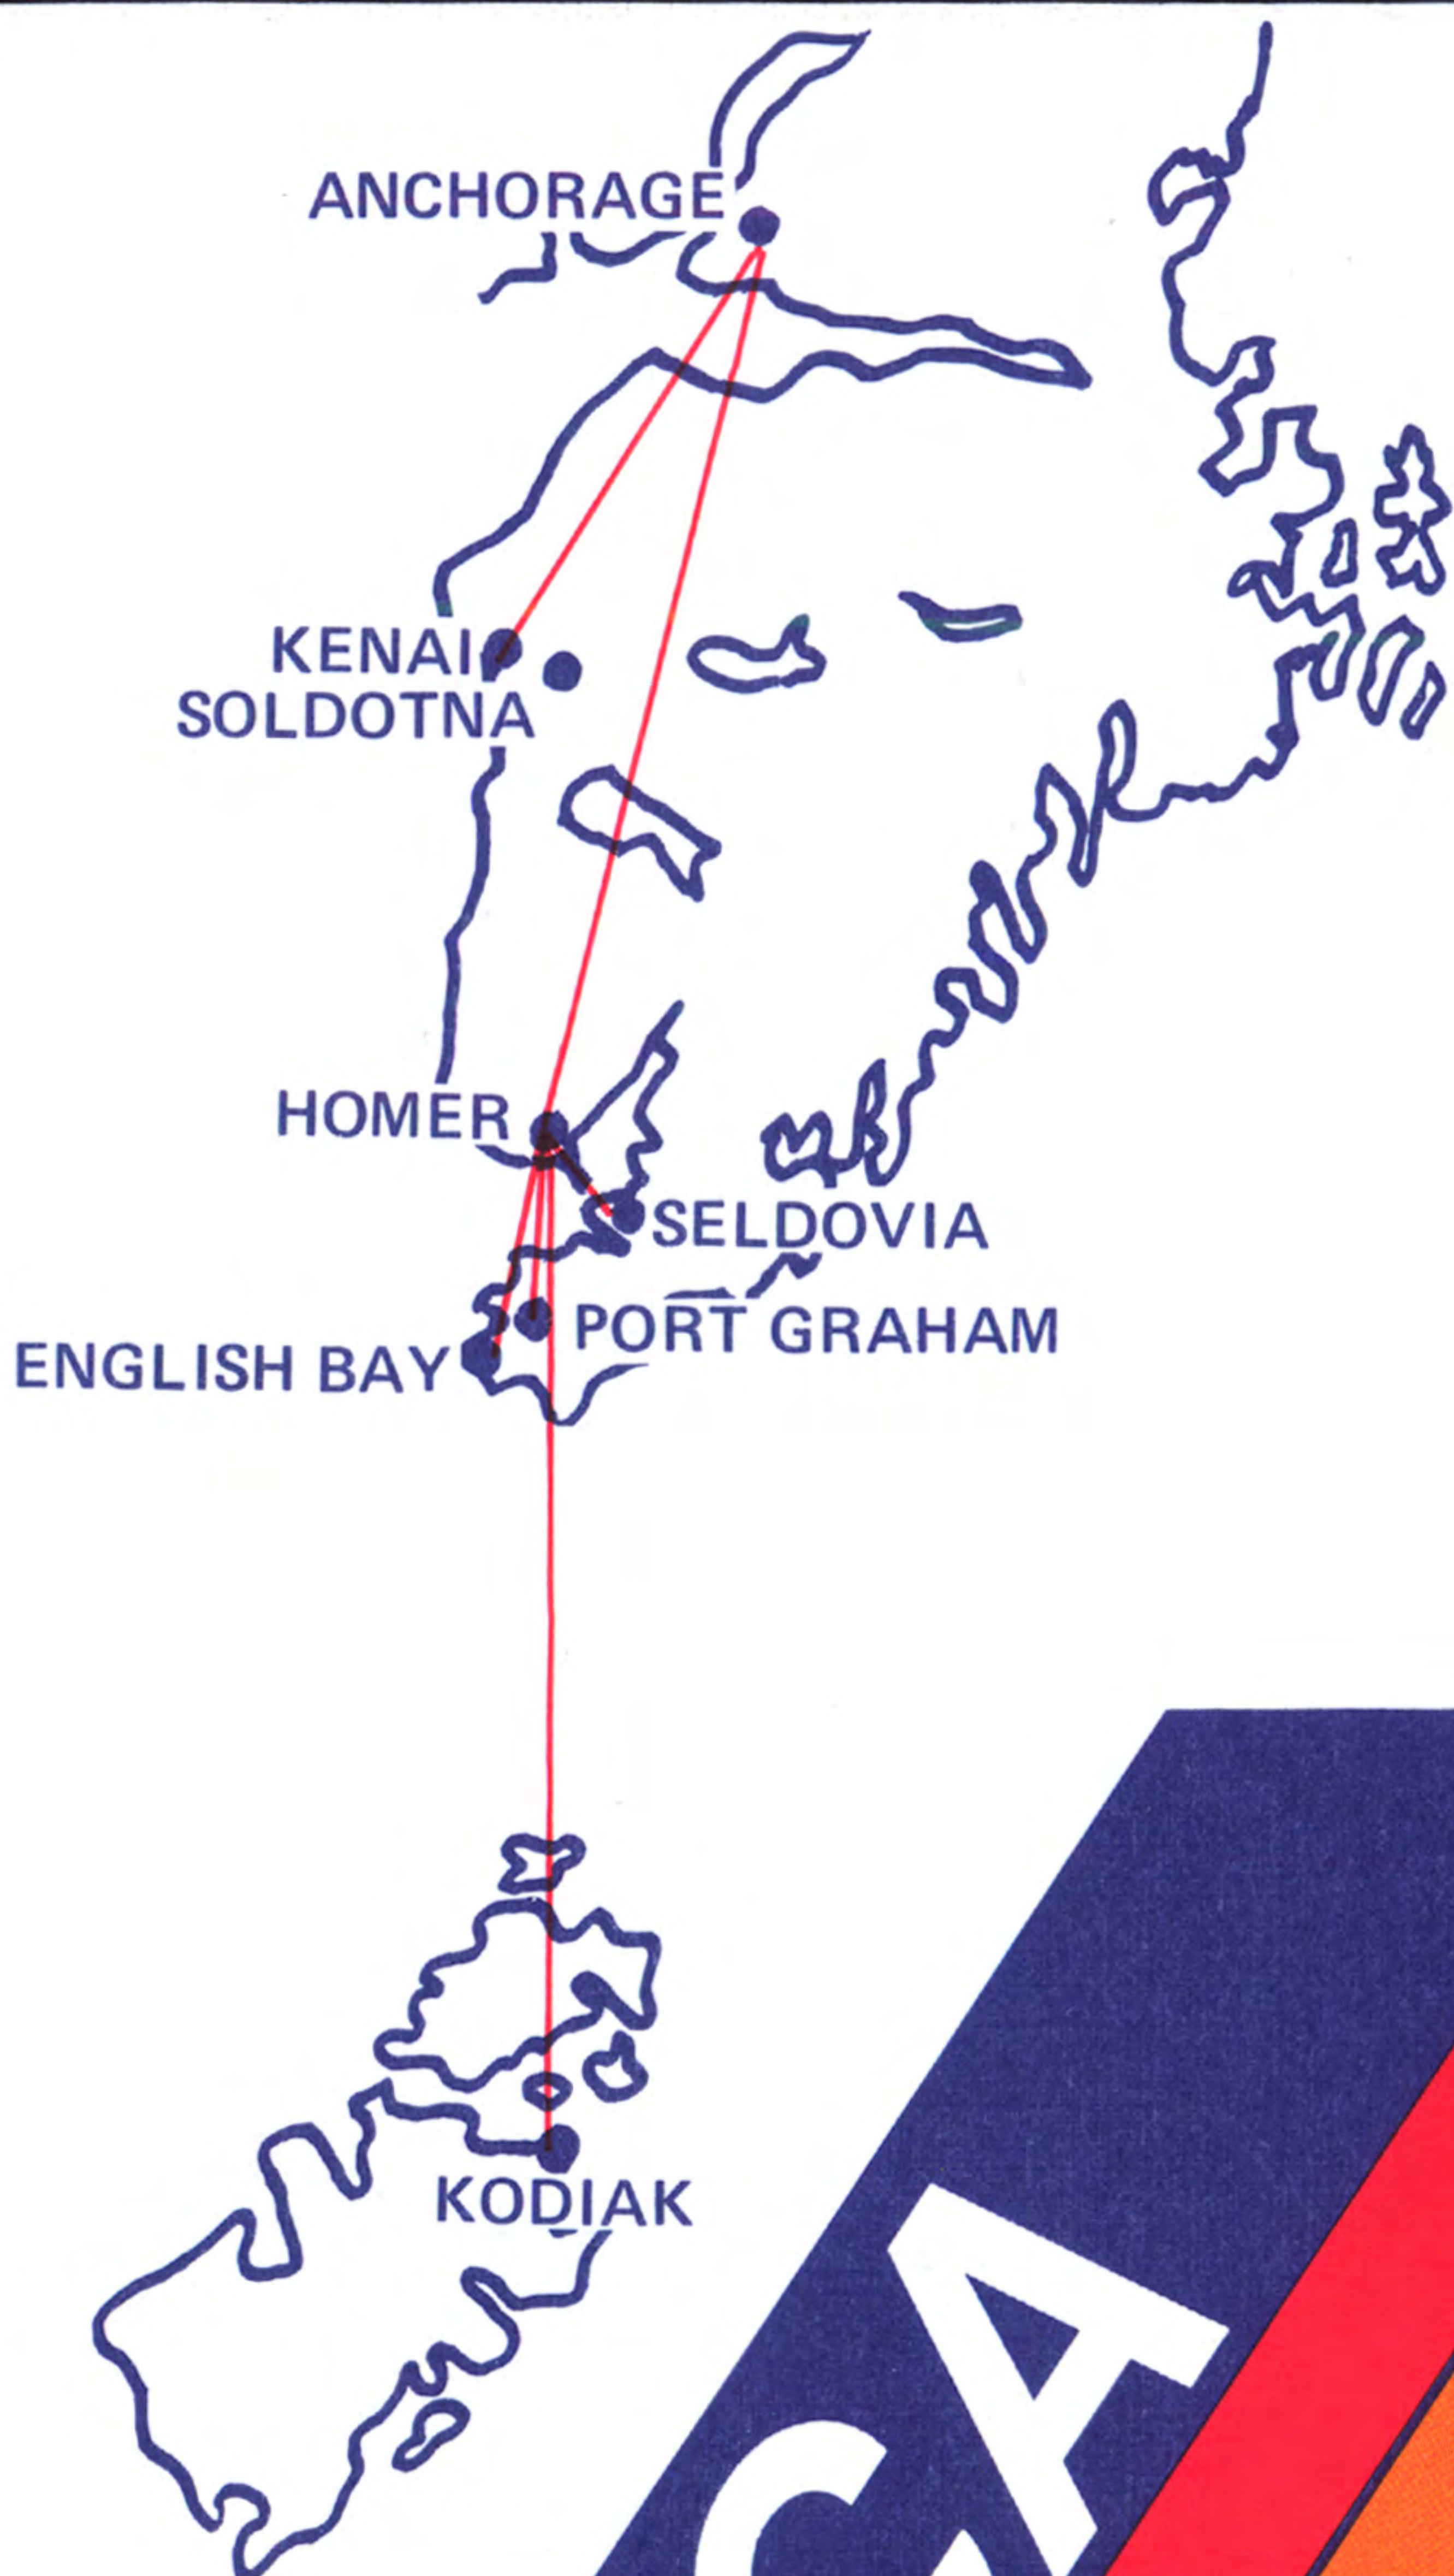

SouthCentral Air

Effective
Date:

June 1,
1992

SCA

KENAI AIR ALASKA, INC.

- Helicopter ●
- Charter ●
- Flightseeing ● Fishing ●

155 Granite Point Court
Kenai, AK 99611

283-7561

KENAI TO ANCHORAGE

RESERVATIONS: 283-7343
CARGO: 283-5404

Flt #	Departs	Arrives	Frequency
03	5:15AM	5:45AM	Daily
01	5:45AM	6:15AM	Daily
05	7:00AM	7:30AM	Mon-Fri
105	7:30AM	8:00AM	Mon-Fri
07	8:00AM	8:30AM	Daily
09	9:00AM	9:30AM	Daily
11	9:30AM	10:00AM	Mon-Fri
103	10:00AM	10:30AM	Daily
15	11:00AM	11:30AM	Daily
17	11:30AM	12:00PM	Tue-Fri
19	12:00PM	12:30PM	Daily
21	1:00PM	1:30PM	Daily
23	1:30PM	2:00PM	Mon-Fri
25	2:00PM	2:30PM	Daily
27	3:00PM	3:30PM	Daily
29	3:30PM	4:00PM	Mon-Fri
31	4:00PM	4:30PM	Daily
33	5:00PM	5:30PM	Daily
35	5:30PM	6:00PM	Mon-Fri
37	6:00PM	6:30PM	Daily
39	7:00PM	7:30PM	Daily
41	7:30PM	8:00PM	Mon-Fri
43	8:00PM	8:30PM	Daily
45	9:00PM	9:30PM	Daily
49	10:00PM	10:30PM	Mon-Fri
51	11:00PM	11:30PM	Daily
53	11:59PM	12:30AM	Daily

ANCHORAGE TO HOMER

RESERVATIONS: 561-4193
CARGO: 243-2761

Flt #	Departs	Arrives	Frequency
76	7:00AM	7:45AM	Daily
78	9:45AM	10:30AM	Daily
80	12:15PM	1:00PM	Daily
82	2:45PM	3:30PM	Daily
84	5:30PM	6:15PM	Daily
86	8:30PM	9:15PM	Daily
52	12:30AM	1:15AM	Sat-Sun
110	1:00AM	1:45AM	Mon-Fri

HOMER TO ANCHORAGE

RESERVATIONS: 235-6171
CARGO: 235-6172

77	8:15AM	9:00AM	Daily
79	11:00AM	11:45AM	Daily
81	1:30PM	2:15PM	Daily
83	4:00PM	4:45PM	Daily
85	6:45PM	7:30PM	Daily
87	9:45PM	10:30PM	Daily

**Daily flights between Homer, Seldovia,
Port Graham and English Bay
800-478-6172**