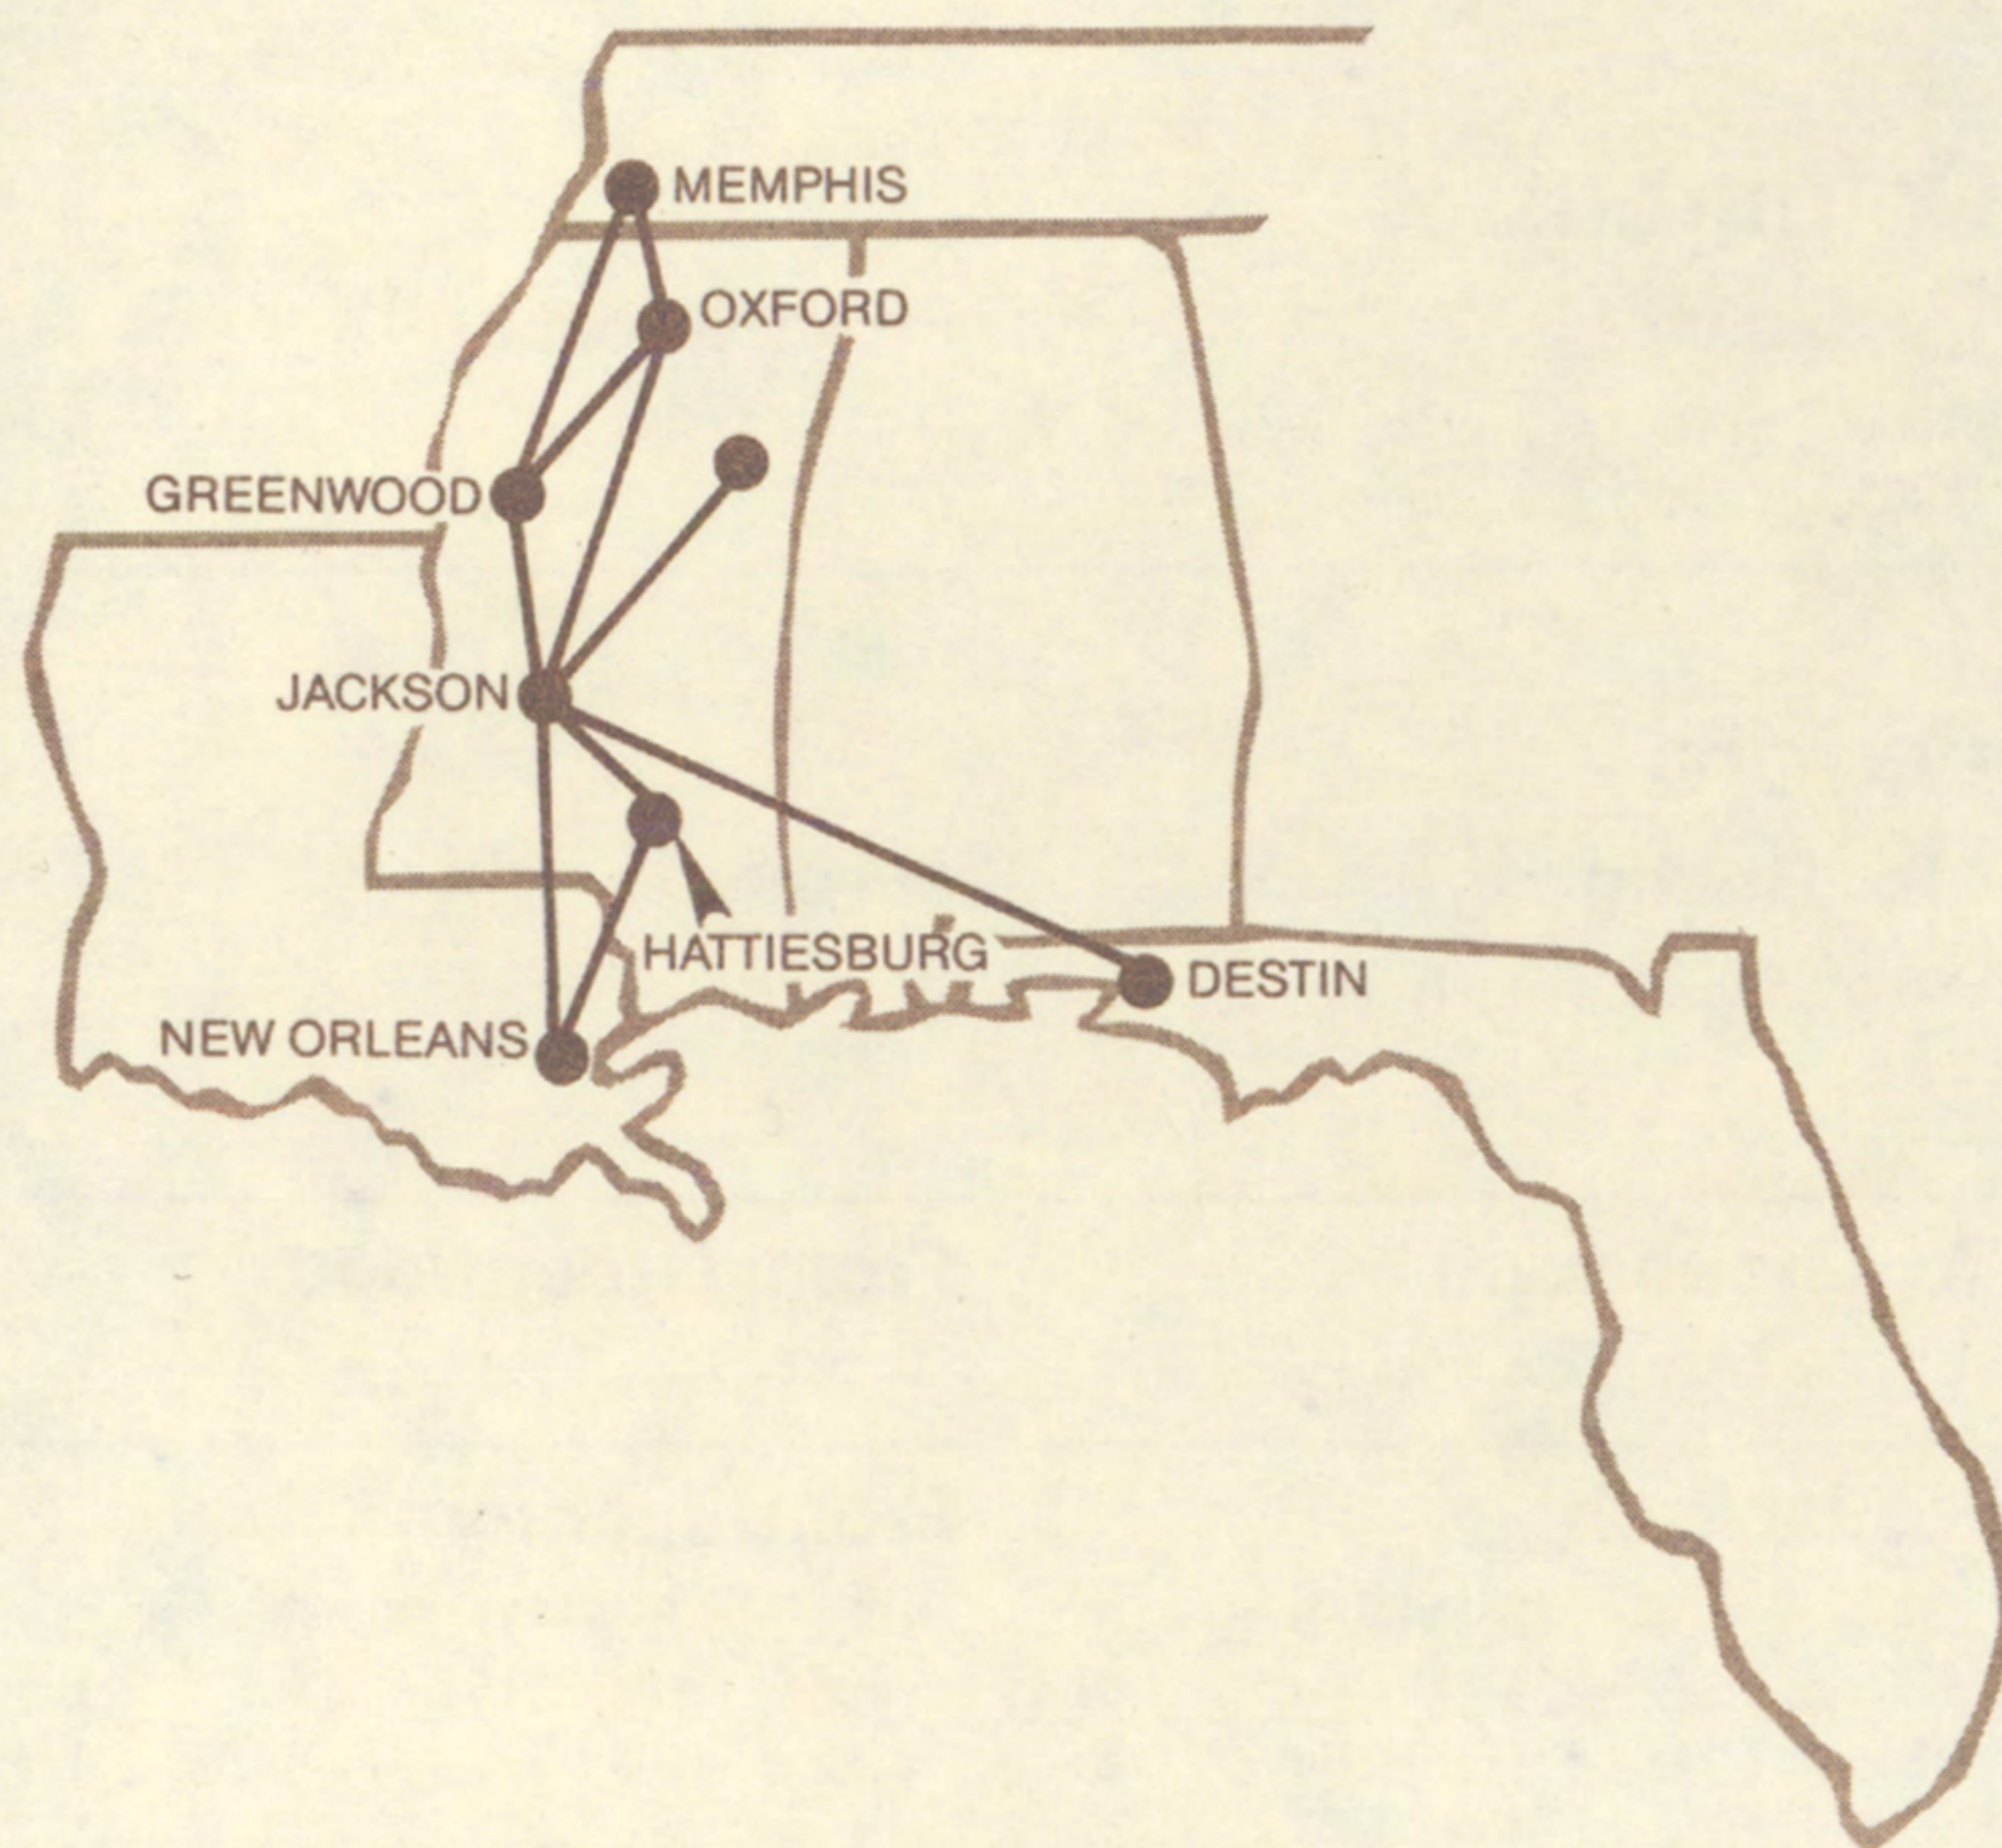

FLIGHT LINE

FLIGHT SCHEDULES

Serving:
JACKSON
COLUMBUS
DESTIN
GREENWOOD
HATTIESBURG
MEMPHIS
NEW ORLEANS
OXFORD.

Effective June 1, 1984

AIRPORT & TERMINAL INFORMATION

	Depart/Arrive
JACKSON	Thompson Field Main Terminal East Concourse
MEMPHIS	Memphis International Airport Delta Terminal (far left, at Royale Ticket Counter) Gate: Delta 67
DESTIN	Miracle Strip Airport General Aviation Terminal
GREENWOOD	Greenwood-Leflore Airport Cotton Belt Aviation Terminal
NEW ORLEANS	New Orleans International Airport General Aviation Terminal
OXFORD	University-Oxford Airport Main Terminal
HATTIESBURG	Pine Belt Regional Airport Main Terminal
COLUMBUS	Golden Triangle Regional Airport Main Terminal