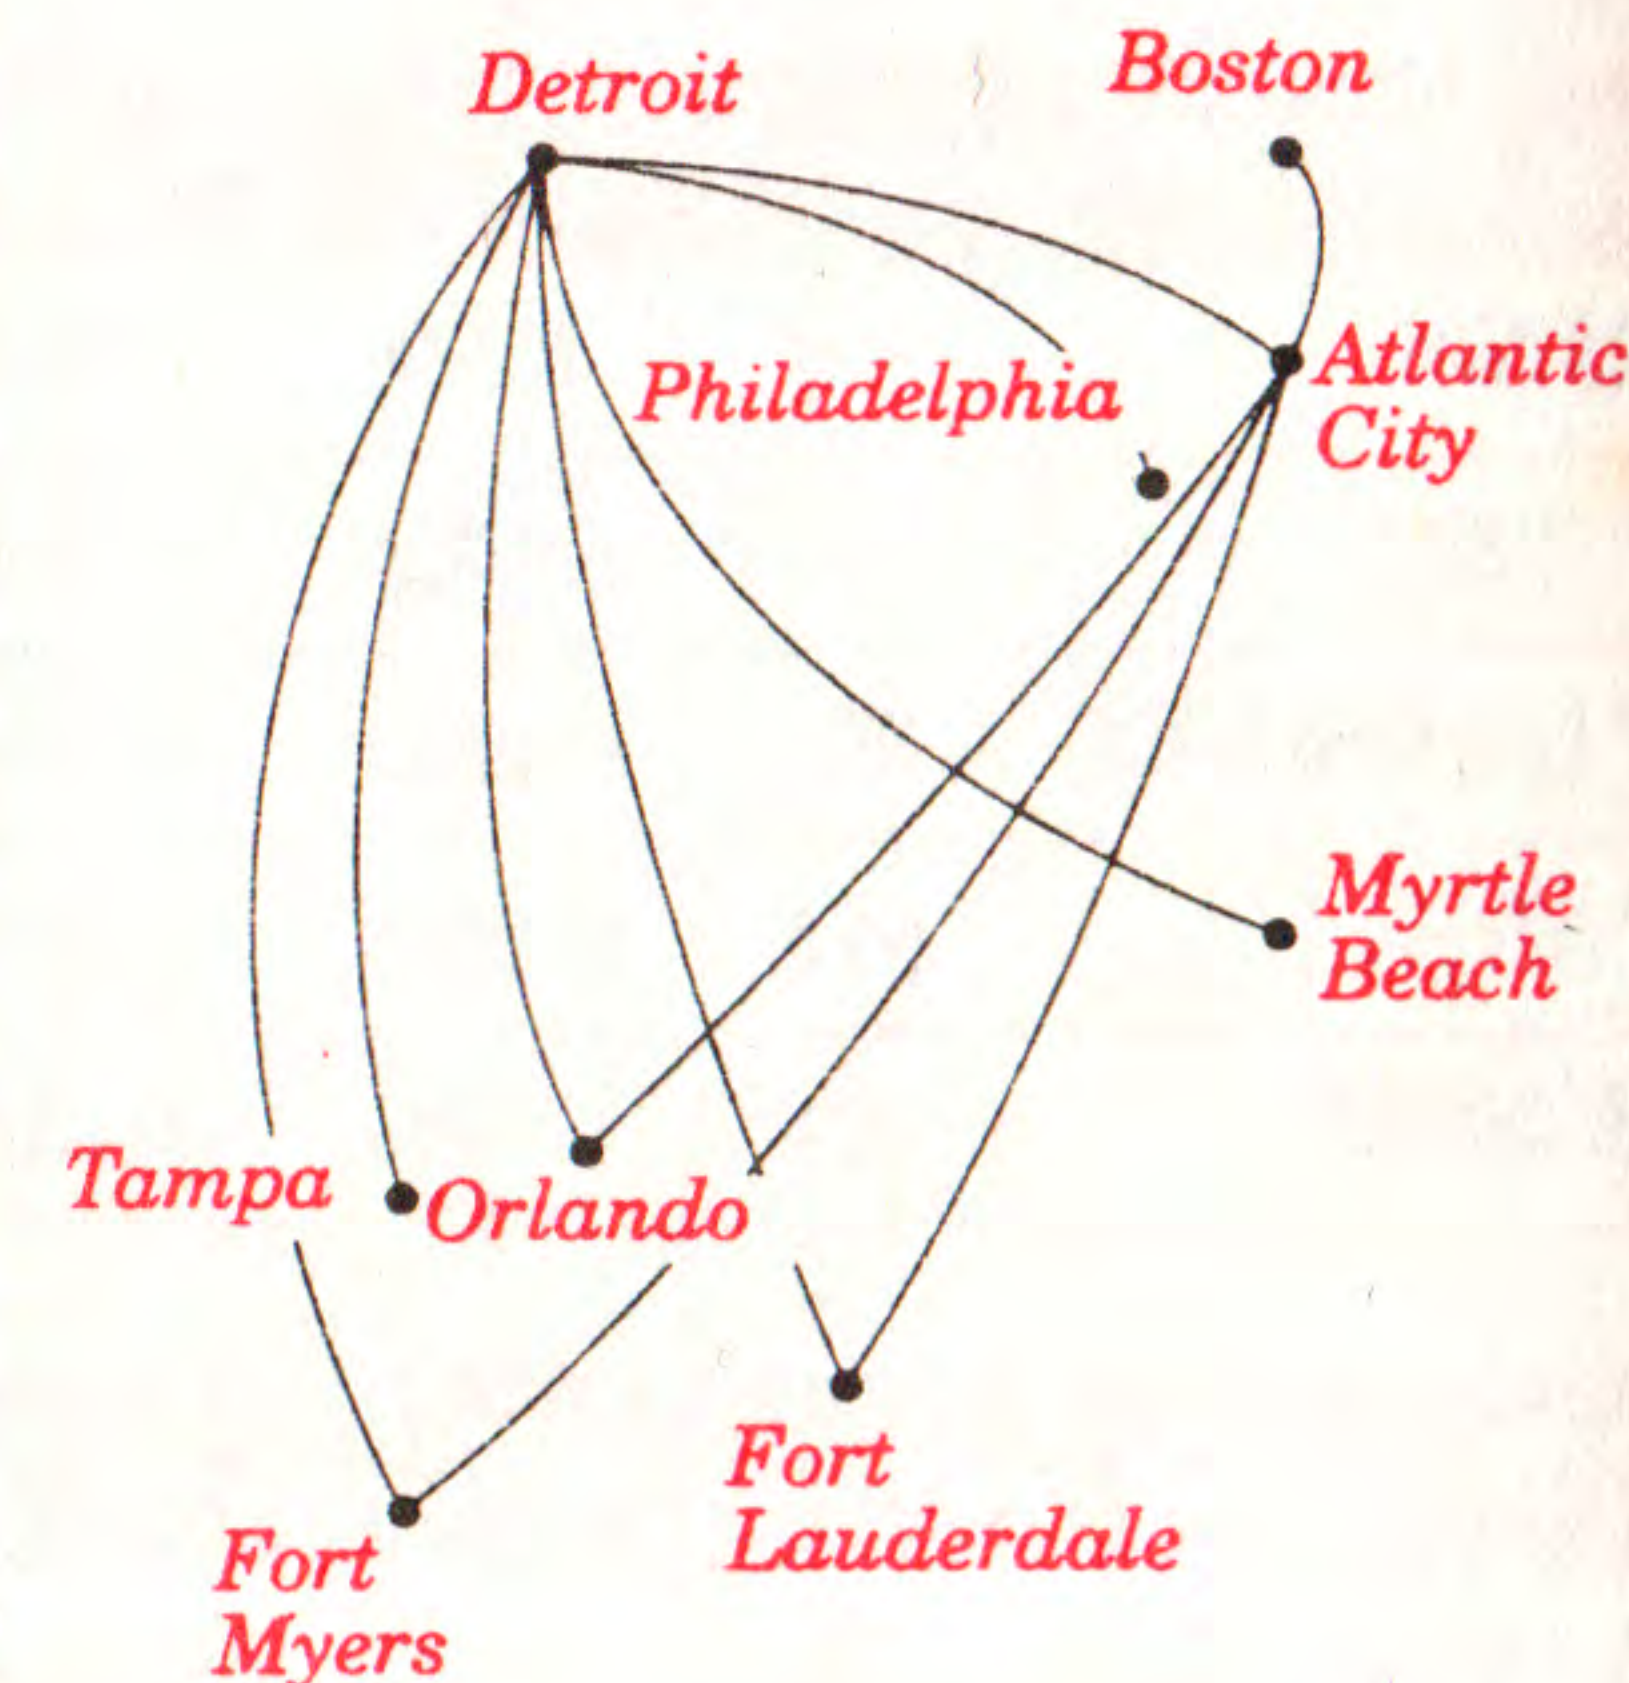

After 12 years of Atlantic City service, we're still the smartest way to fly! You Bet!

System Timetable

SPIRIT AIRLINES

Spirit Airlines, Inc.
18121 East Eight Mile Road
Eastpointe, Michigan 48021

Reservations and Information
1-800-772-7117

October

S	M	T	W	T	F	S
		1	2	3	4	5
6	7	8	9	10	11	12
13	14	15	16	17	18	19
20	21	22	23	24	25	26
27	28	29	30	31		

November

S	M	T	W	T	F	S
					1	2
3	4	5	6	7	8	9
10	11	12	13	14	15	16
17	18	19	20	21	22	23
24	25	26	27	28	29	30

System Timetable

from/to	flight	depart	arrive	frequency
ATLANTIC CITY (International) (609) 348-6000				
BOSTON	196	8:30p	9:35p	Daily
DETROIT	174	10:00p	11:30p	Daily
FT LAUDERDALE	205	10:30a	1:15p	Daily
FT MYERS	511	11:00a	1:40p	2,4,6
ORLANDO	301	11:00a	1:15p	1,3,5,7
BOSTON (Logan International) (617) 536-3700				
ATLANTIC CITY	195	9:00a	10:05a	Daily
DETROIT (Metropolitan Airport) (810) 791-7300				
ATLANTIC CITY	173	8:00a	9:30a	Daily
FT LAUDERDALE	423	9:30a	12:30p	1,4,5,7
FT MYERS	621	1:00p	4:00p	1,4,5,7
MYRTLE BEACH	561	8:00a	9:45a	x2,3
Flight 561 discontinued 12/15/96 - resumes 2/1/97				
ORLANDO	509	9:00a	11:35a	x2,3
PHILADELPHIA	151	7:10a	8:40a	Daily
TAMPA	631	8:10a	10:45a	x2,3
Flight 423, 621, 509 and 631 operate daily effective 11/23/96				

from/to	flight	depart	arrive	frequency
FT MYERS (Southwest Regional) (800) 772-7117				
ATLANTIC CITY	514	2:25p	5:05p	2,4,6
DETROIT	626	4:45p	7:45p	1,4,5,7
Flight 626 operates daily effective 11/23/96				