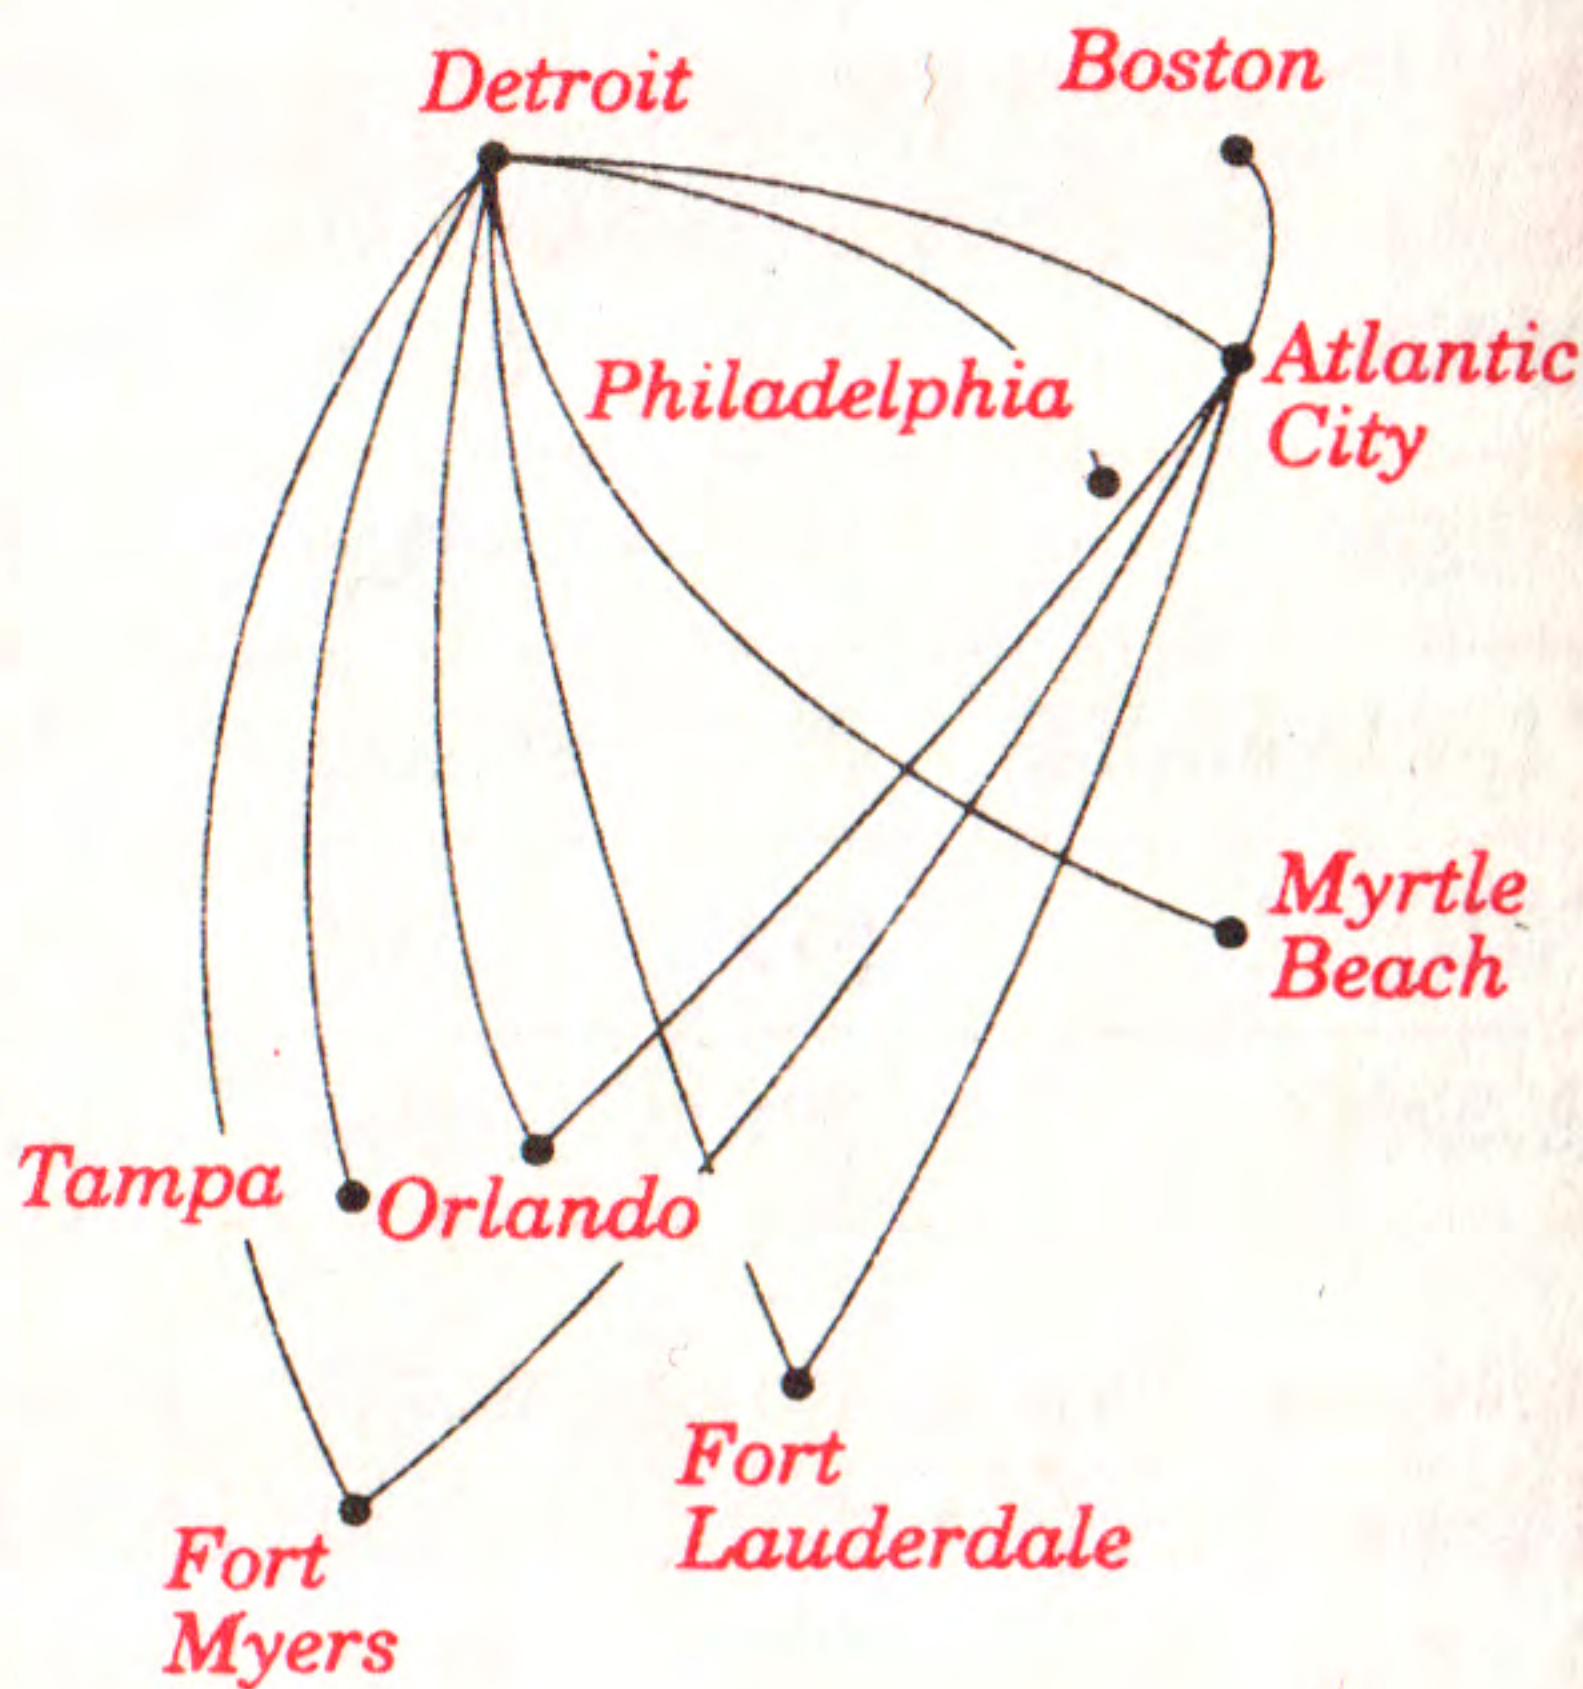

System Timetable

SPIRIT AIRLINES

Spirit Airlines, Inc.

18121 East Eight Mile Road
Eastpointe, Michigan 48021

Reservations and Information

1-800-772-7117

October

S	M	T	W	T	F	S
		1	2	3	4	5
6	7	8	9	10	11	12
13	14	15	16	17	18	19
20	21	22	23	24	25	26
27	28	29	30	31		

OVERNIGHTS FROM FLORIDA Choose a two or three night stay!

Depart from	Two night stays depart	Three night stays depart
Orlando	Monday or Wednesday	Sunday
Ft. Myers	Tuesday or Thursday	Not available from Ft. Myers
Ft. Lauderdale	Sunday thru Thursday	Sunday thru Wednesday
Tampa	Tuesday or Thursday	Not available from Tampa

After 12 years of Atlantic City service, we're still the smartest way to fly! You Bet!

System Timetable

SPIRIT AIRLINES

Spirit Airlines, Inc.
18121 East Eight Mile Road
Eastpointe, Michigan 48021

Reservations and Information
1-800-772-7117