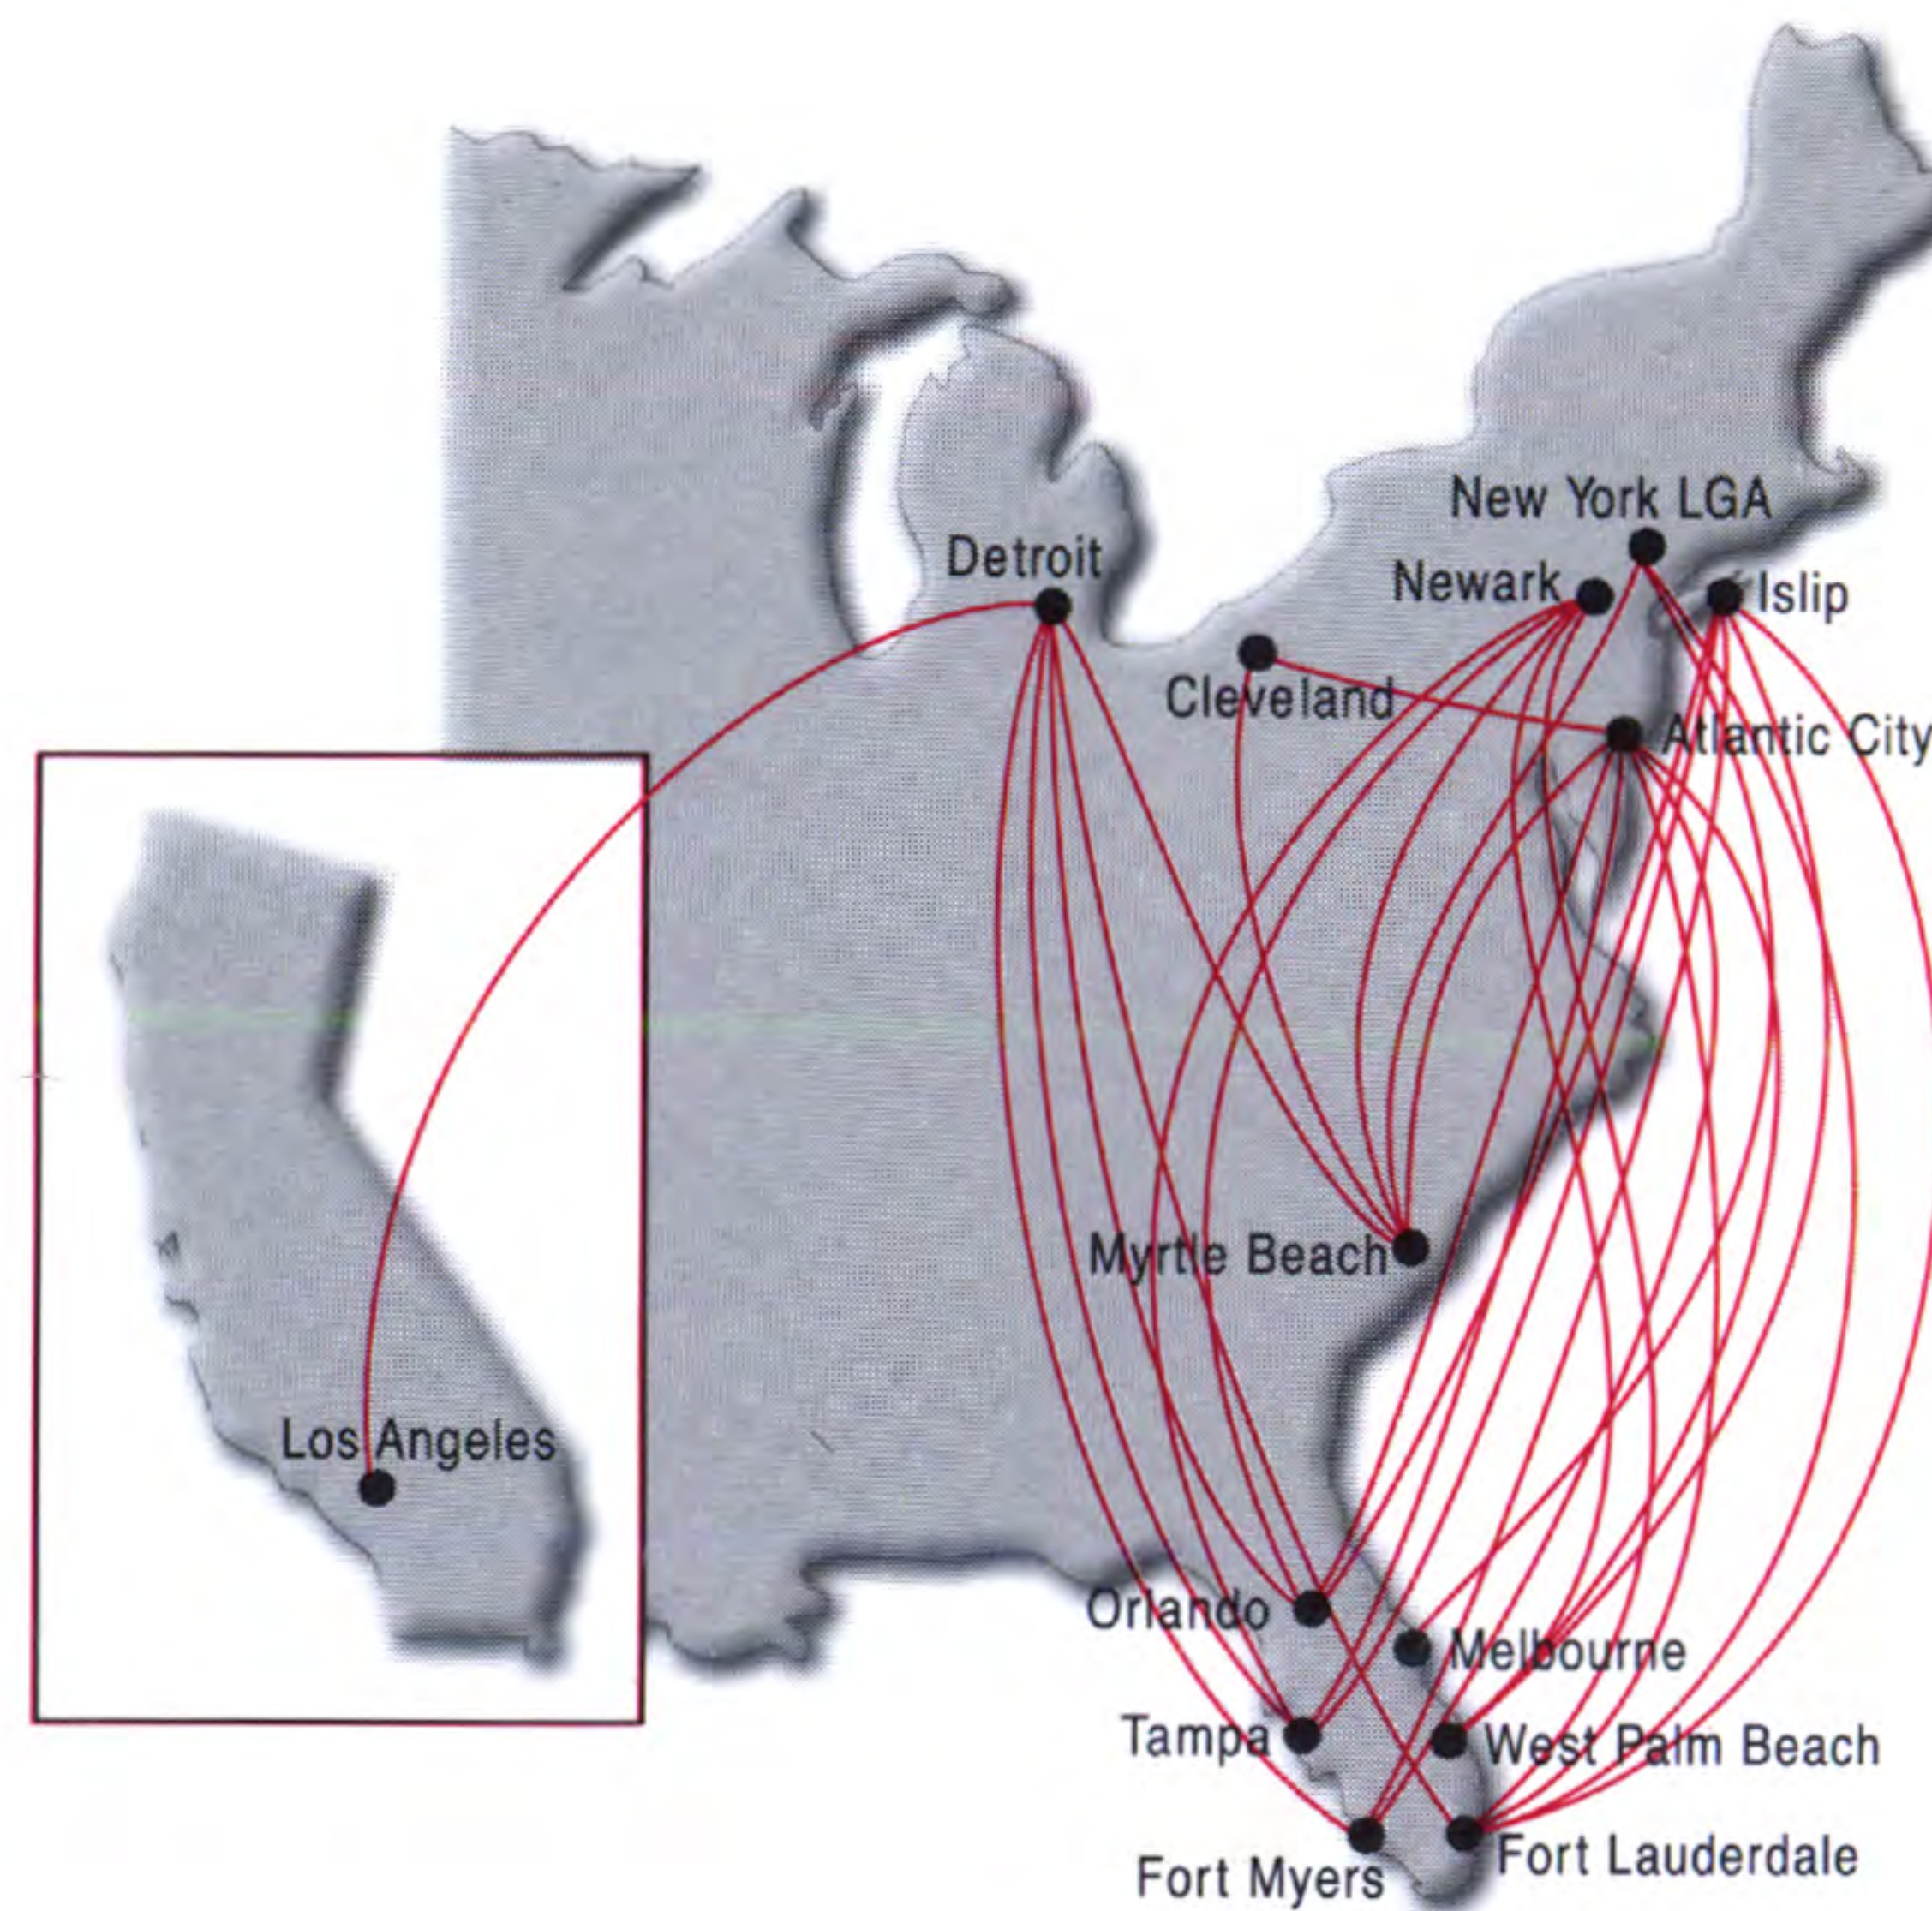

ATLANTIC CITY
CLEVELAND
DETROIT
FT. LAUDERDALE
FT. MYERS
ISLIP/LONG ISLAND
LOS ANGELES

MELBOURNE
MYRTLE BEACH
NEWARK
N.Y./LAGUARDIA
ORLANDO
TAMPA
WEST PALM BEACH

2800 Executive Way, Miramar, FL 33025

For more information or to make reservations call your travel agent, Spirit Airlines, or visit us on our website!

1-800-772-7117
WWW.SPIRITAIR.COM

SYSTEM TIMETABLE

Effective 5/9/00

ANNOUNCING:
NEW DIRECT SERVICE BETWEEN FT. MYERS AND LOS ANGELES.
ADDITIONAL SERVICE BETWEEN LAGUARDIA AND FT. LAUDERDALE
AND BETWEEN NEWARK AND ORLANDO.

ORLANDO TO:

Destination	Flight	Departure	Arrival	Stops	Freq.
Atlantic City	138	10:30 AM	12:45 PM	0	D
** Atlantic City	304	5:00 PM	7:15 PM	0	D
Detroit	506	11:35 AM	2:20 PM	0	D
* Detroit	594	7:40 PM	10:20 PM	0	X,2,3
Islip	750	11:30 AM	2:10 PM	0	D
Newark	294	12:15 PM	2:55 PM	0	D
Newark	140	4:20 PM	7:10 PM	0	D

TAMPA TO:

Destination	Flight	Departure	Arrival	Stops	Freq.
Atlantic City	216	5:20 PM	7:45 PM	0	D
* Detroit	696	12:40 PM	3:25 PM	0	X,2,3
Detroit	632	6:45 PM	9:25 PM	0	D
Islip	221	10:05 AM	12:45 PM	0	D

WEST PALM BEACH TO: