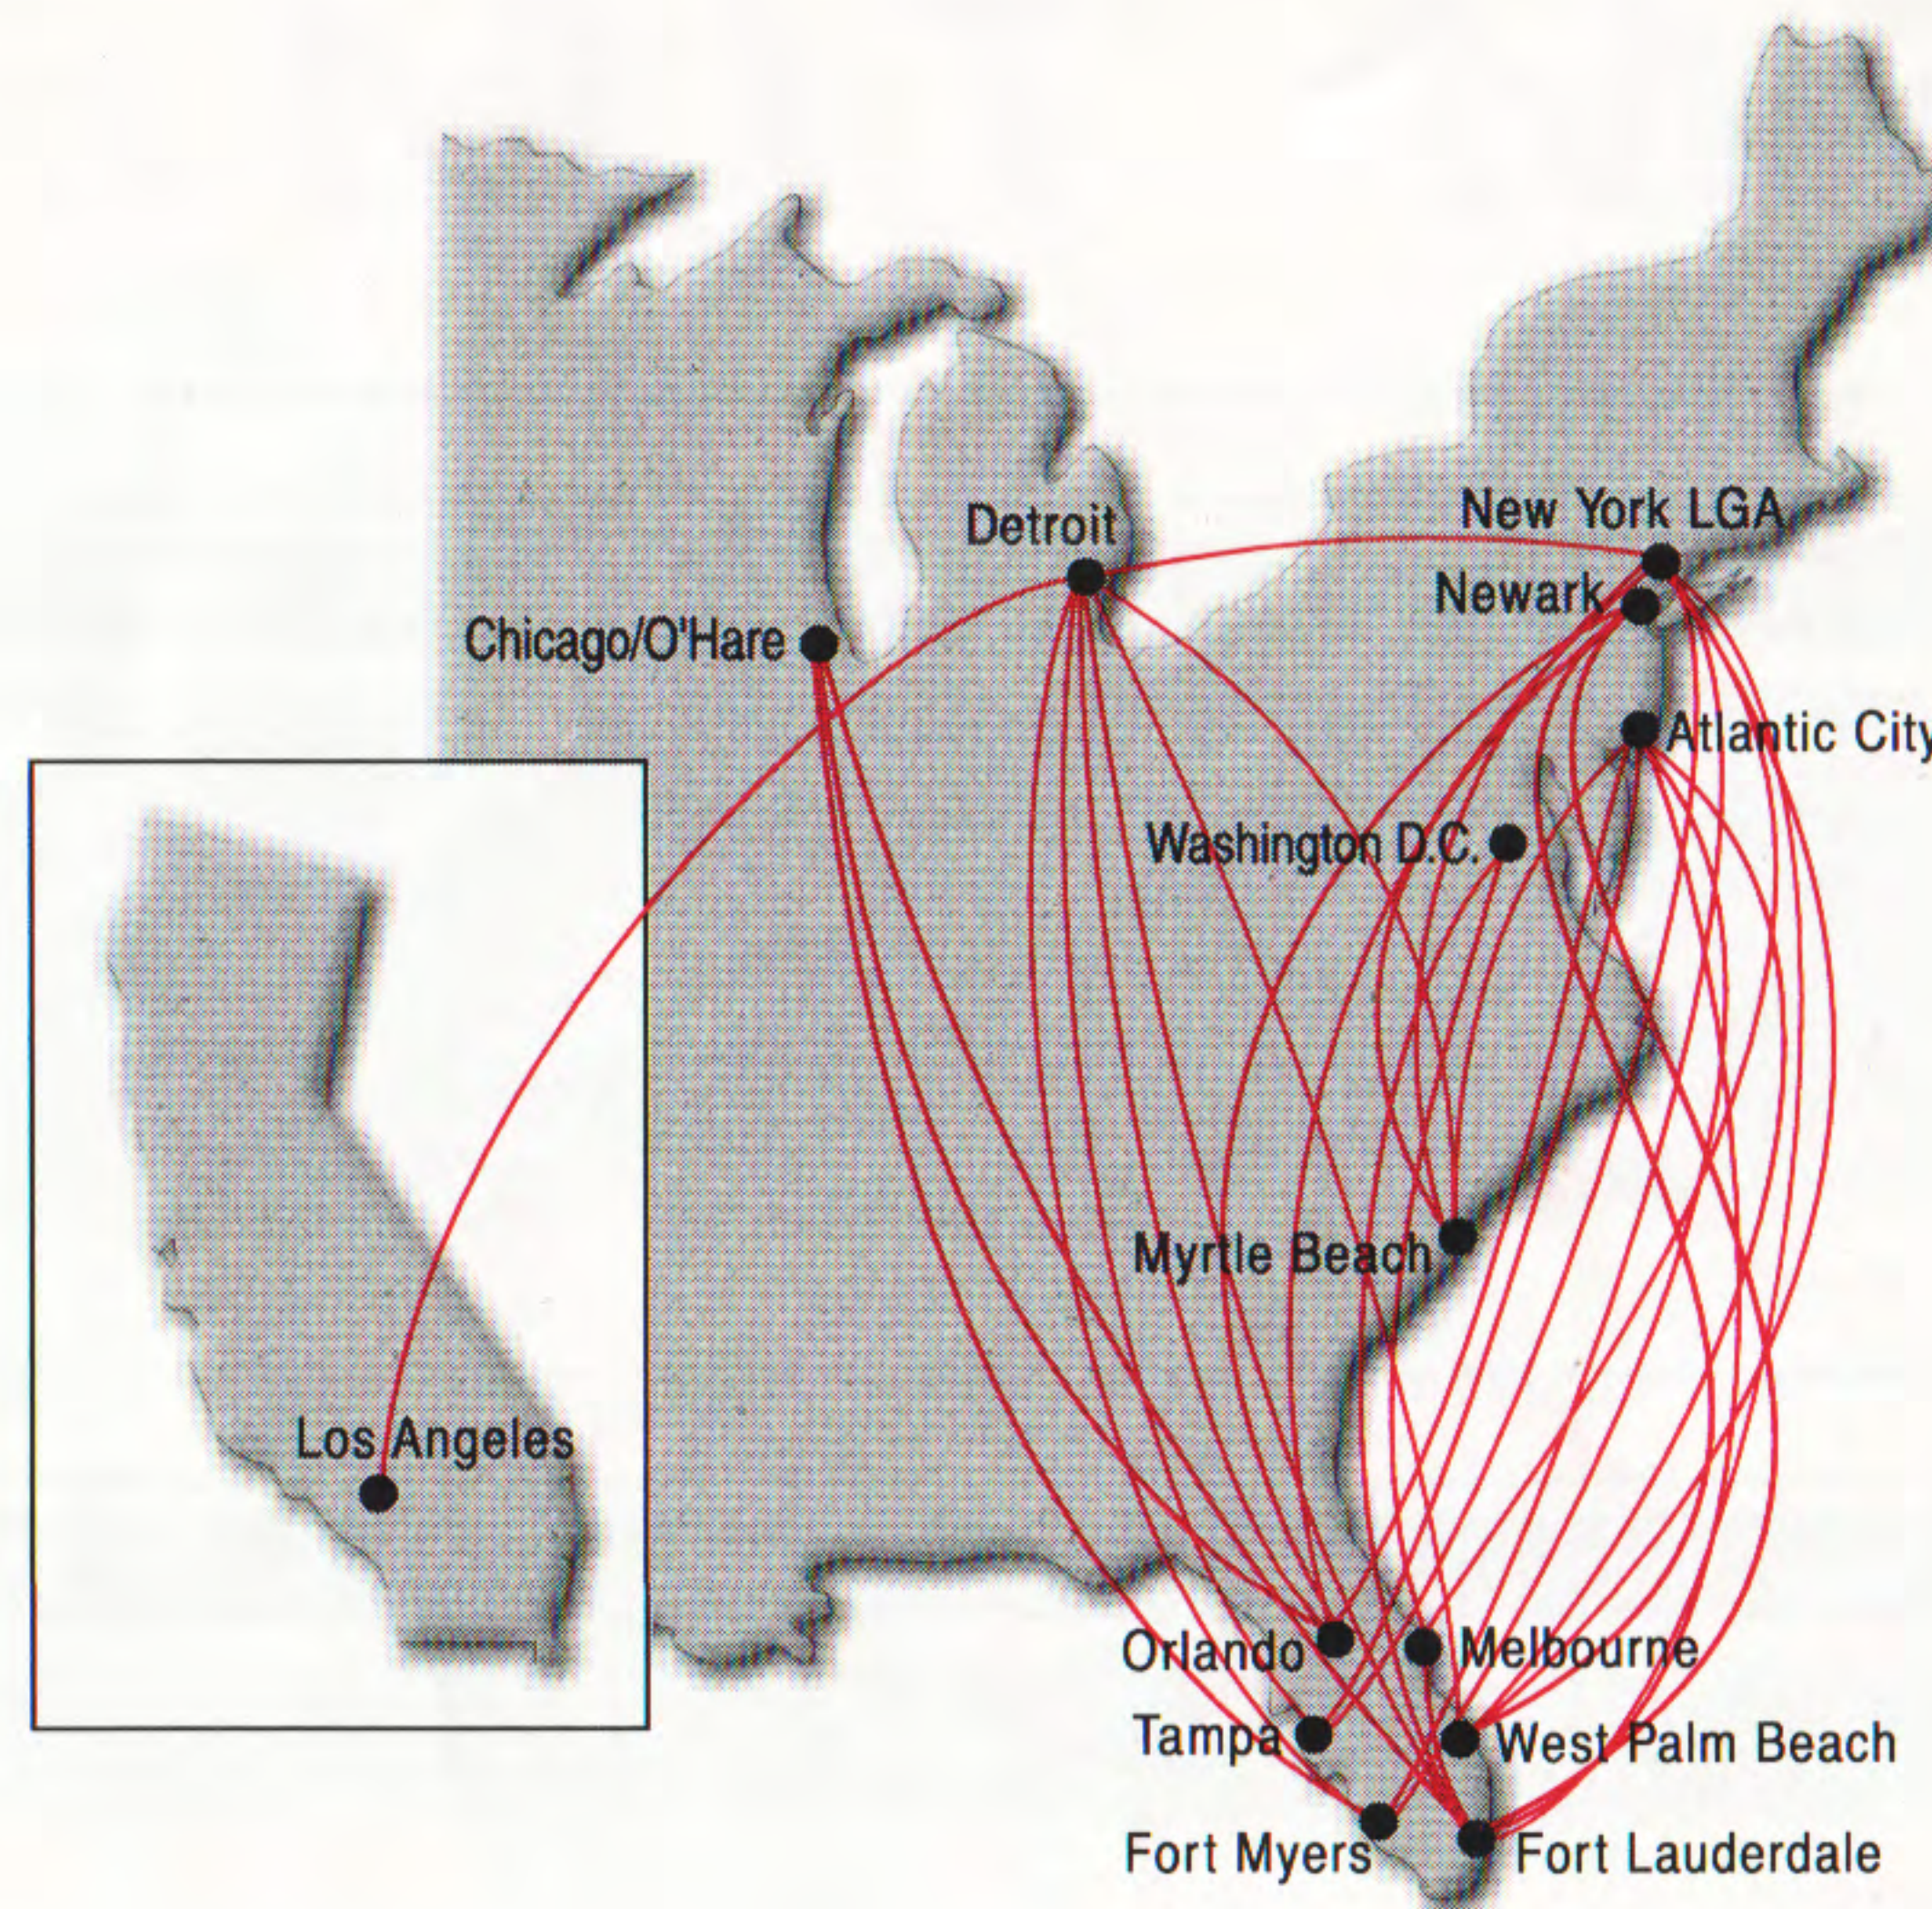

## **SYSTEM TIMETABLE**

Effective November 10, 2000

**ANNOUNCING!**  
ADDITIONAL NON-STOP SERVICE BETWEEN CHICAGO/O'HARE AND FT. MYERS.  
ADDITIONAL NON-STOP SERVICE BETWEEN DETROIT AND  
FT. MYERS, ORLANDO, AND TAMPA.  
STARTING DECEMBER 17, 2000

ATLANTIC CITY  
CHICAGO  
DETROIT  
FT. LAUDERDALE  
FT. MYERS  
LOS ANGELES  
MELBOURNE

MYRTLE BEACH  
NEWARK  
N.Y./LAGUARDIA  
ORLANDO  
TAMPA  
WASHINGTON, D.C.  
WEST PALM BEACH

2800 Executive Way, Miramar, FL 33025

## SYSTEM TIMETABLE

Effective November 10, 2000

**ANNOUNCING!**  
ADDITIONAL NON-STOP SERVICE BETWEEN CHICAGO/O'HARE AND FT. MYERS.  
ADDITIONAL NON-STOP SERVICE BETWEEN DETROIT AND  
FT. MYERS, ORLANDO, AND TAMPA.  
STARTING DECEMBER 17, 2000