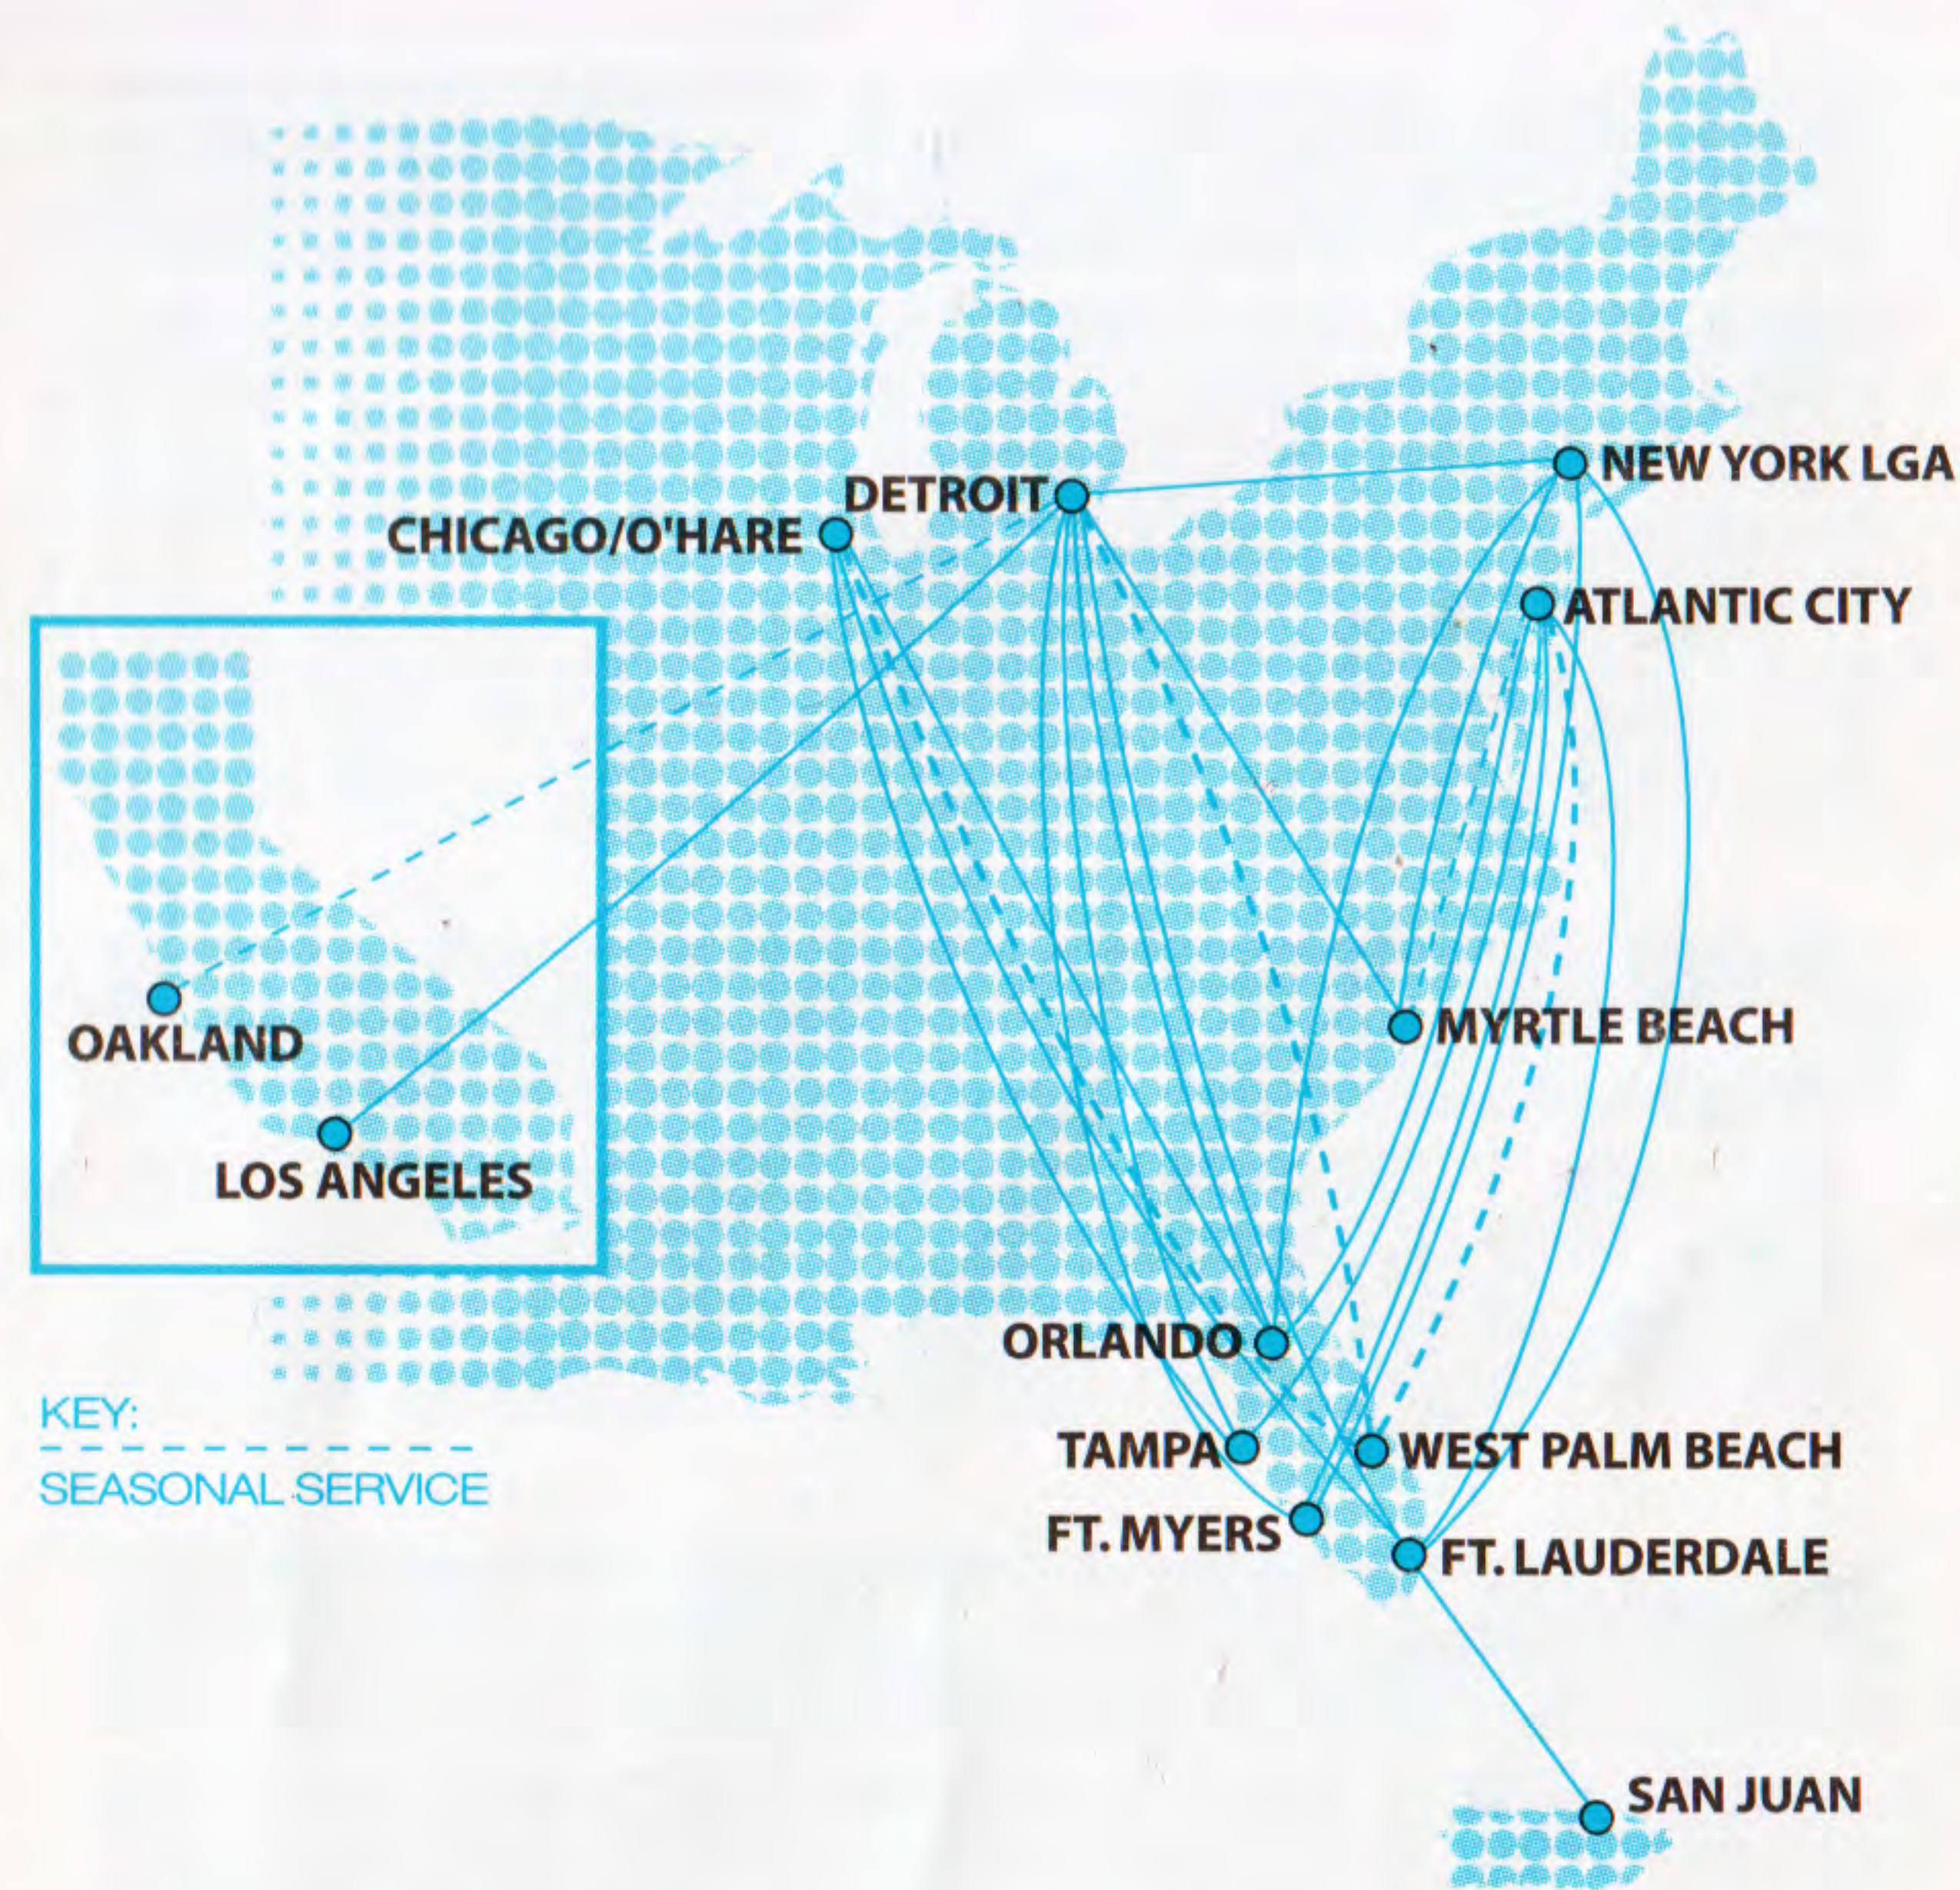

# System Timetable

Effective January 1, 2002

---

New service to **San Juan** from  
Ft. Lauderdale, NY/LaGuardia,  
Detroit and Atlantic City.

---

New nonstop service between  
**NY/LaGuardia** and **Ft. Myers**.

**CHECK-IN** - Due to enhanced security screening measures, check-in begins three (3) hours prior to departure at the Spirit Airlines ticket counter. Spirit Airlines strongly recommends customers check in at the ticket counter\* to receive a boarding pass at least sixty (60) minutes prior to departure. Customers presenting themselves at the boarding gate less than ten (10) minutes before departure may lose their reservation and become ineligible for denied boarding compensation.

KEY:  
--- SEASONAL SERVICE

ATLANTIC CITY  
CHICAGO/O'HARE  
DETROIT  
FT. LAUDERDALE  
FT. MYERS  
LOS ANGELES  
MYRTLE BEACH  
N.Y./LAGUARDIA  
OAKLAND/SAN FRANCISCO AREA  
ORLANDO  
SAN JUAN  
TAMPA  
WEST PALM BEACH

# System Timetable

Effective January 1, 2002

New service to **San Juan** from Ft. Lauderdale, NY/LaGuardia, Detroit and Atlantic City.

New nonstop service between **NY/LaGuardia** and **Ft. Myers**.

New nonstop service between **Chicago/O'Hare** and **West Palm Beach**.