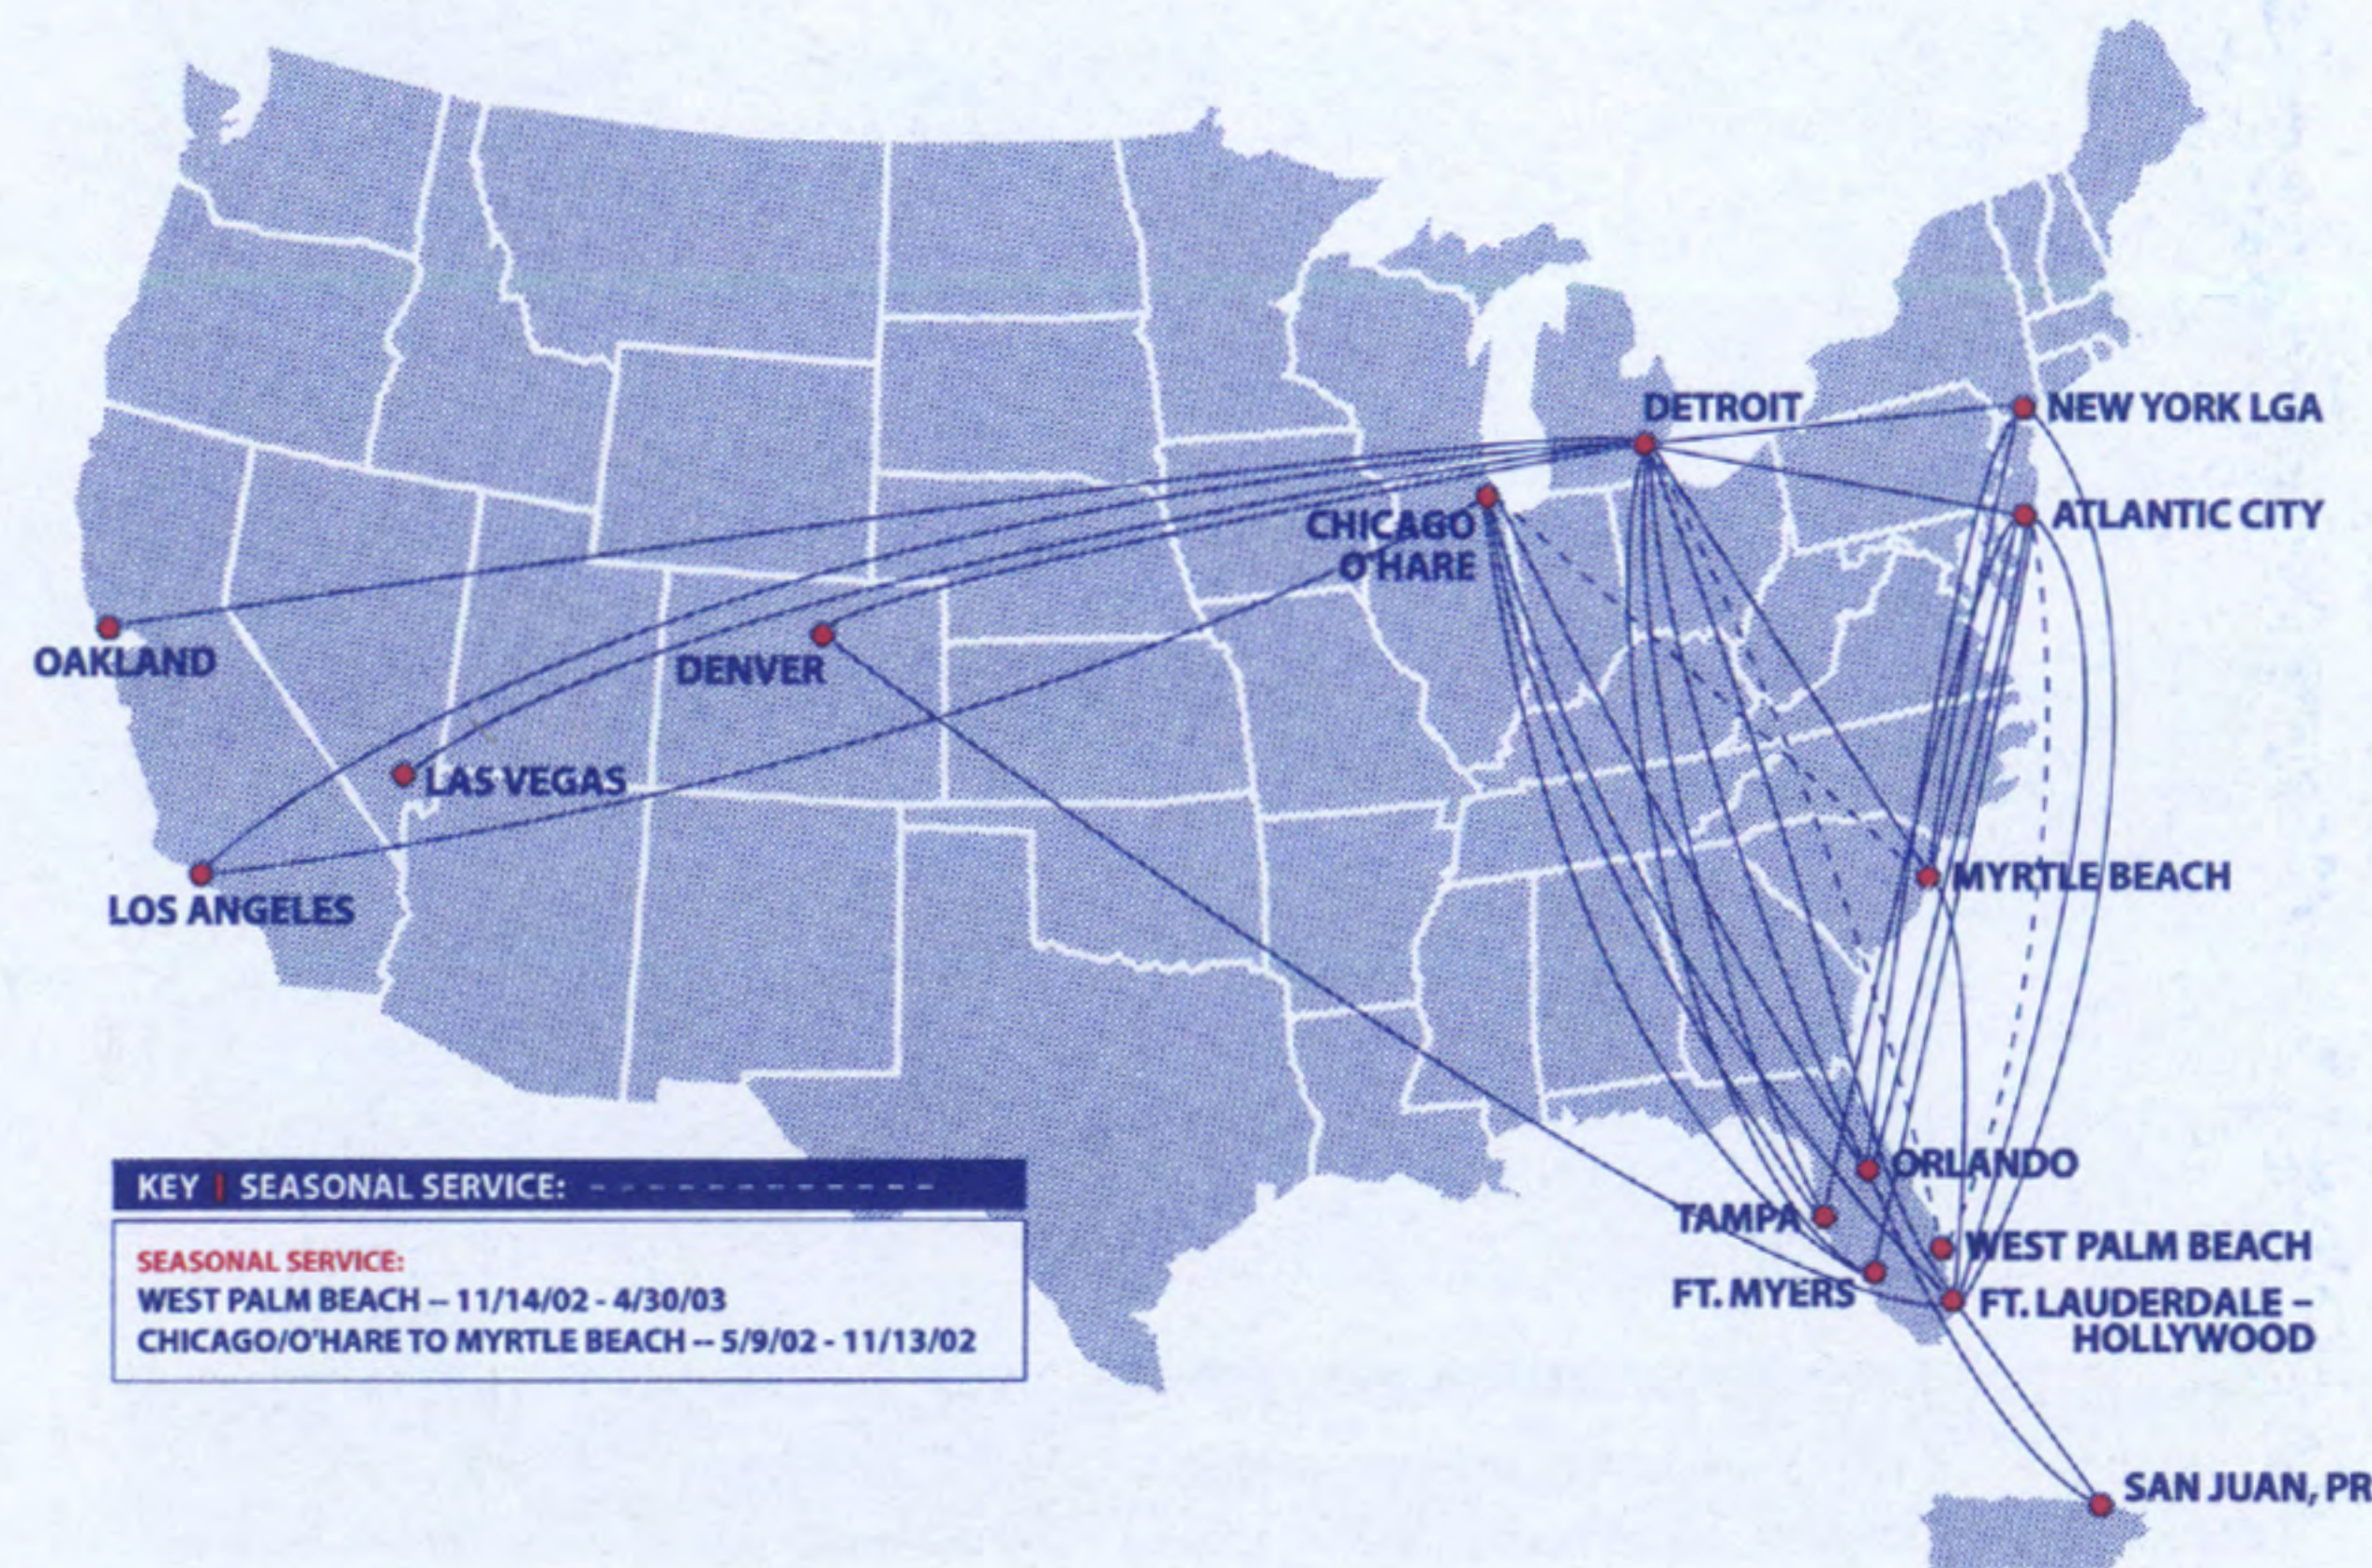

# System Timetable

Effective September 5, 2002

Starting November 14th, 2002

**More non-stop service  
between Detroit and Las Vegas**

**Plus non-stop and/or  
connecting service to Las Vegas  
from: Atlantic City, Ft. Lauderdale,  
and NY/LaGuardia**

# Route Map

- ATLANTIC CITY
- CHICAGO/O'HARE
- DENVER
- DETROIT
- FT. LAUDERDALE
- FT. MYERS
- LAS VEGAS
- LOS ANGELES
- MYRTLE BEACH
- N.Y./LAGUARDIA
- OAKLAND/SAN FRANCISCO BAY AREA
- ORLANDO
- SAN JUAN
- TAMPA

## System Timetable

Effective September 5, 2002

Starting November 14th, 2002

**More non-stop service  
between Detroit and Las Vegas**

**Plus non-stop and/or  
connecting service to Las Vegas  
from: Atlantic City, Ft. Lauderdale,  
and NY/LaGuardia**

DENVER (DEN) TO:					
Destination	Flight	Departure	Arrival	Stops	Freq.
Atlantic City	1296	3:10 PM	10:15 PM	1	D
Detroit	308	7:05 AM	11:45 AM	0	D
Detroit	1296	3:10 PM	7:50 PM	0	D
Ft. Lauderdale	980	11:15 AM	4:55 PM	0	D
Ft. Lauderdale	982	6:10 PM	11:50 PM	0	D
NY/LaGuardia	308	7:05 AM	2:50 PM	1	D
NY/LaGuardia	1296/923	3:10 PM	10:40 PM	1/DTW	D
San Juan	980/1751	11:15 AM	10:10 PM	1/FLL	D