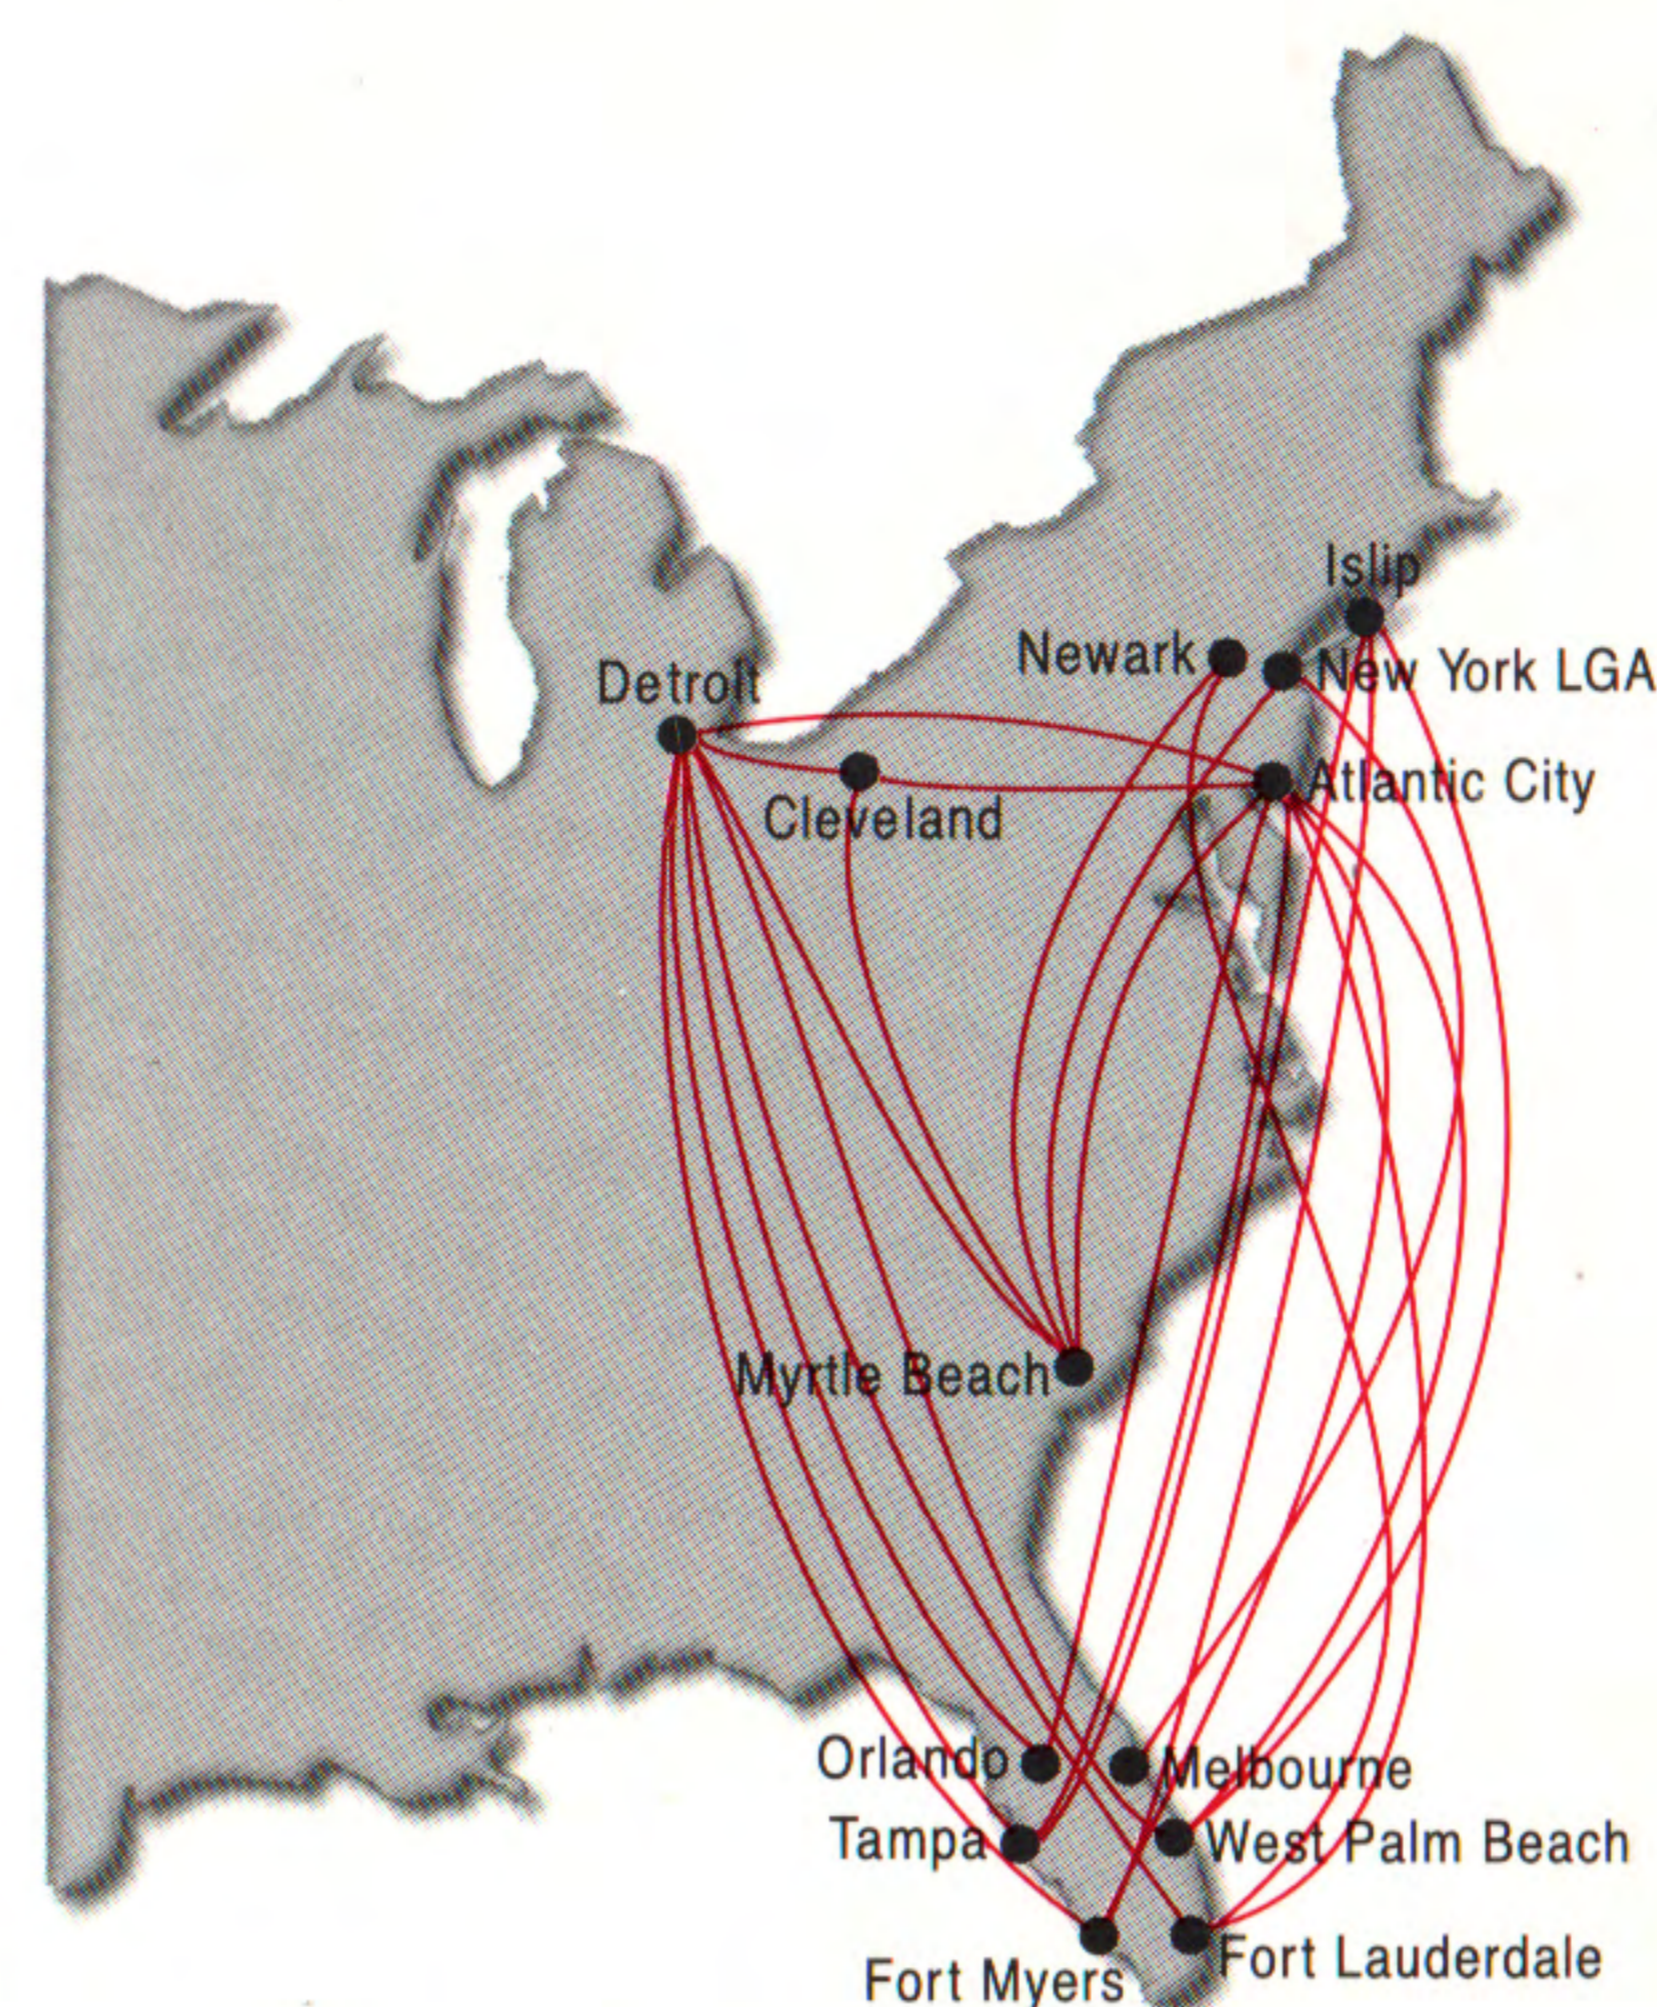

- ATLANTIC CITY
- CLEVELAND
- DETROIT
- FT. LAUDERDALE
- FT. MYERS
- ISLIP (LONG ISLAND)
- MELBOURNE
- MYRTLE BEACH
- NEWARK
- NEW YORK (LAGUARDIA)
- ORLANDO
- TAMPA
- WEST PALM BEACH

18121 East Eight Mile Road, Eastpointe, MI 48021

FT. MYERS TO:

Destination	Flight	Departure	Arrival	Stops	Freq.
Atlantic City	353	6:25 PM	9:10 PM	0	D
Detroit	622	11:30 AM	2:30 PM	0	D
Detroit	675	7:30 PM	10:30 PM	0	D
Islip	351	10:30 AM	1:35 PM	0	D

ISLIP TO:

TAMPA TO:

Destination	Flight	Departure	Arrival	Stops	Freq.
Atlantic City	236	5:35 PM	8:00 PM	0	D
Detroit	698	12:35 PM	3:20 PM	0	D
Detroit	632	6:45 PM	9:20 PM	0	D
Islip	234	10:20 AM	1:10 PM	0	D

WEST PALM BEACH TO:

Destination	Flight	Departure	Arrival	Stops	Freq.
Atlantic City	168	7:30 PM	10:15 PM	0	D
Detroit	114	7:15 PM	10:15 PM	0	D
Islip	110	11:15 AM	2:20 PM	0	D

FREQUENCY EXPLANATION -

1 - Monday	4 - Thursday	7 - Sunday
2 - Tuesday	5 - Friday	D - Daily
3 - Wednesday	6 - Saturday	X - Except