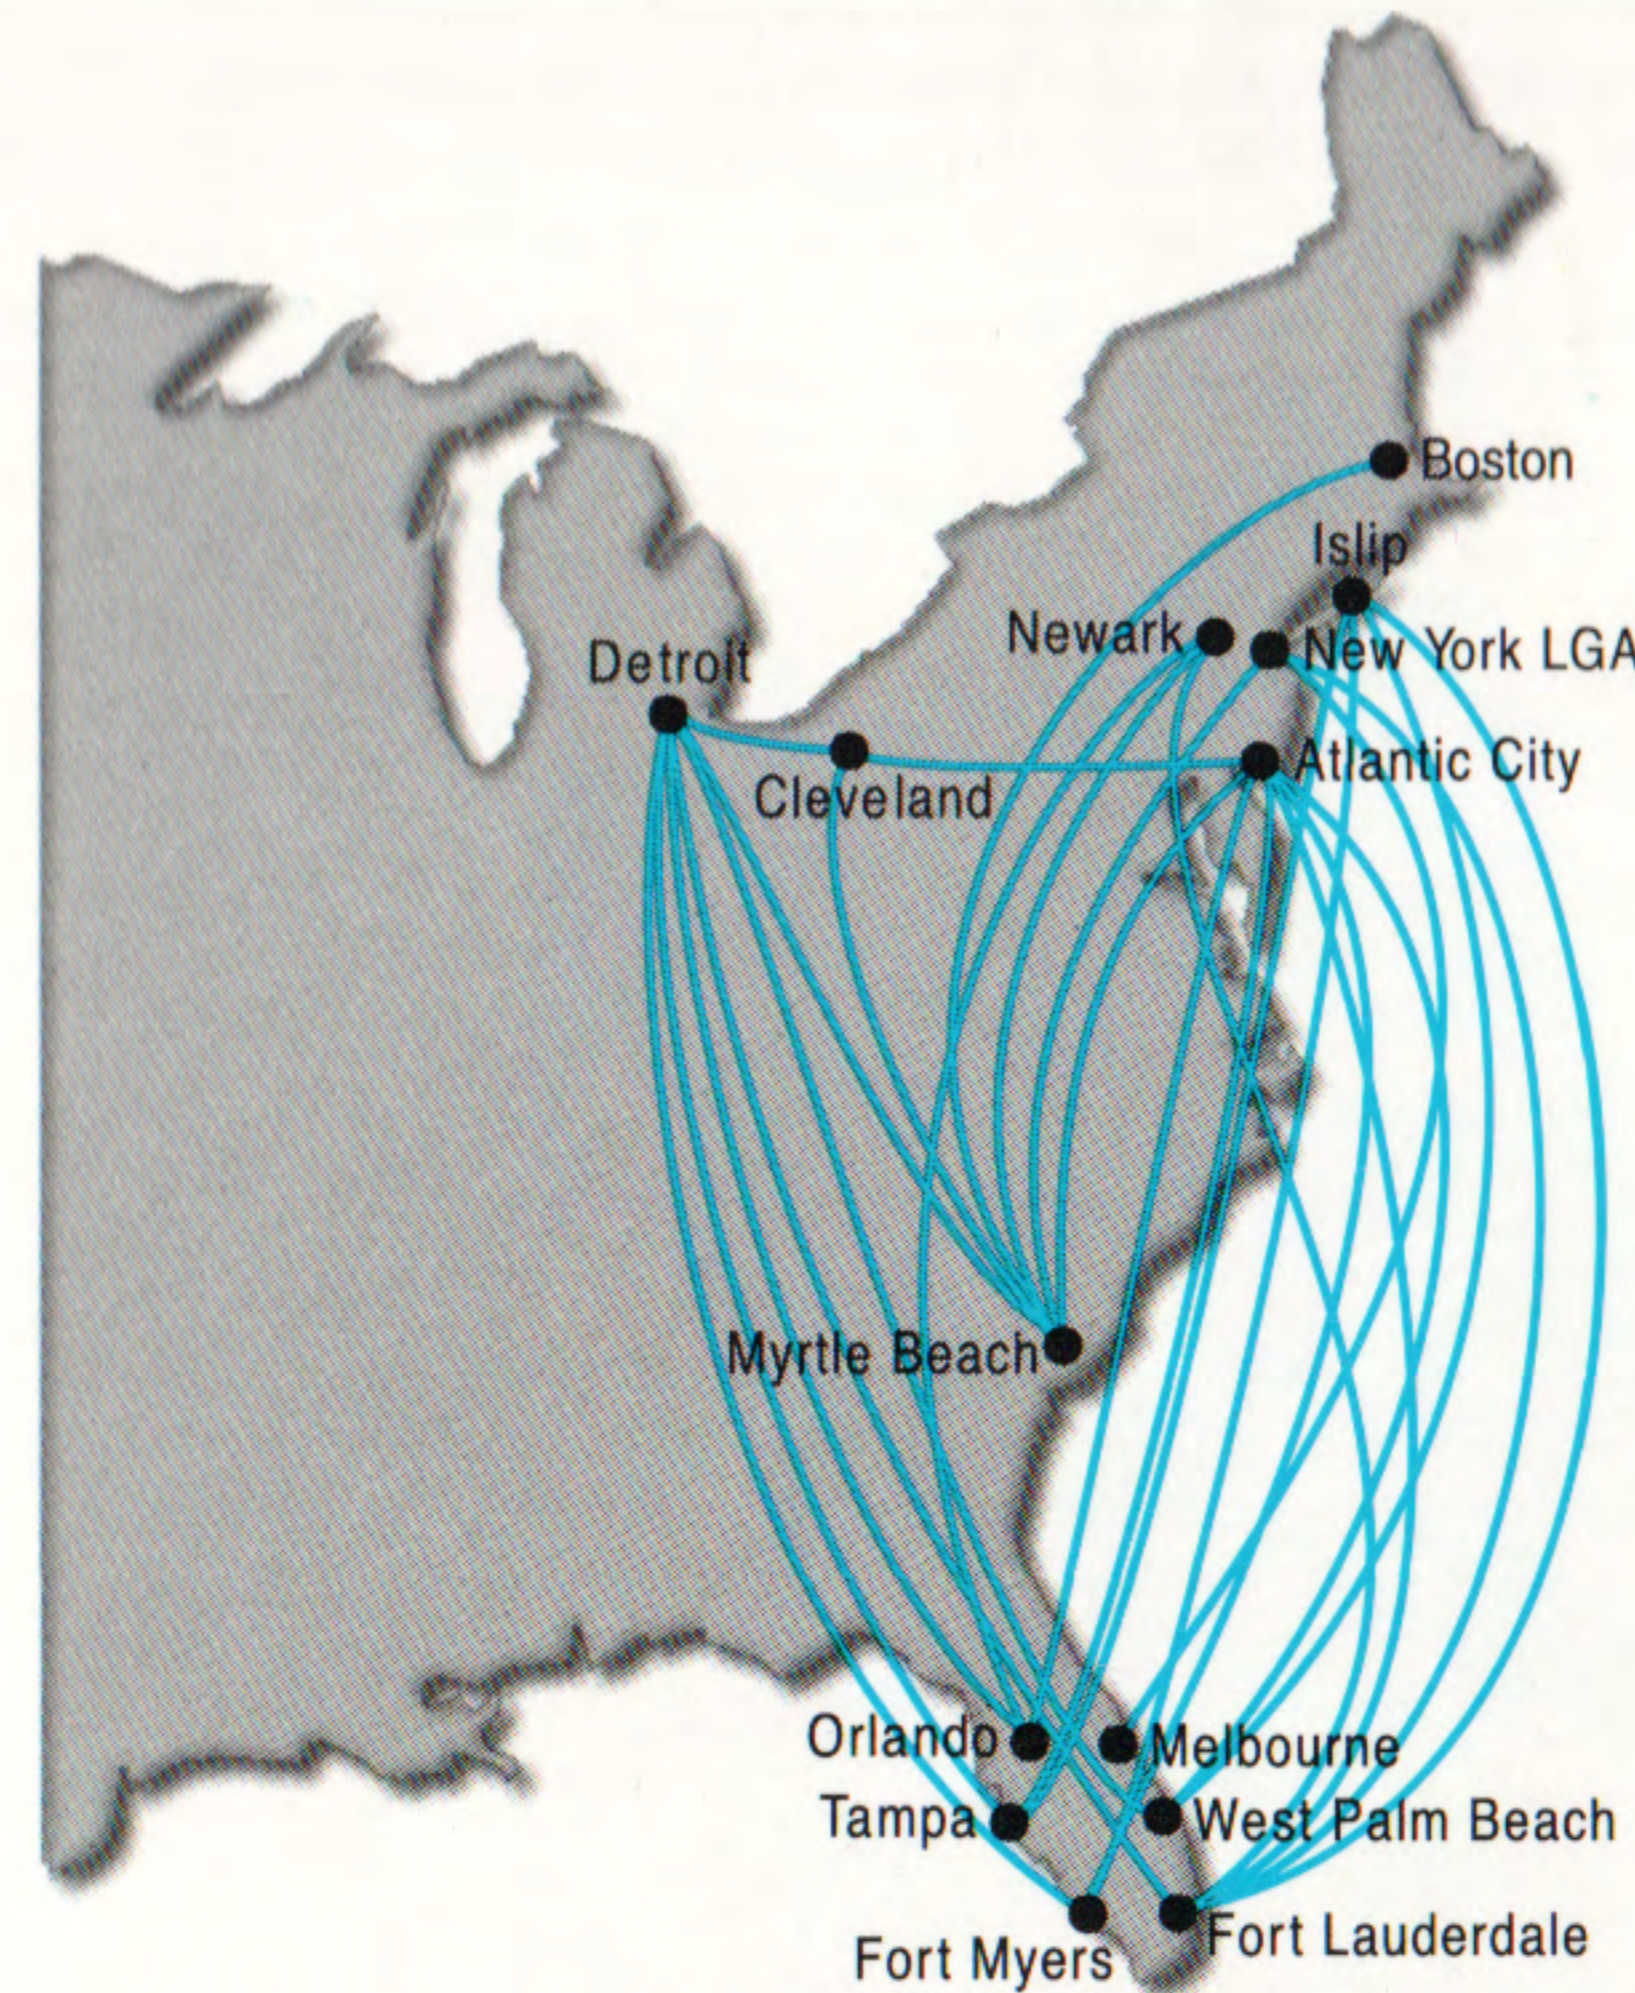

- ATLANTIC CITY
- BOSTON
- CLEVELAND
- DETROIT
- FT. LAUDERDALE
- FT. MYERS
- ISLIP (LONG ISLAND)
- MELBOURNE
- MYRTLE BEACH
- NEWARK
- NEW YORK (LAGUARDIA)
- ORLANDO
- TAMPA
- WEST PALM BEACH

18121 East Eight Mile Road, Eastpointe, MI 48021

SYSTEM TIMETABLE

FT. MYERS TO:

Destination	Flight	Departure	Arrival	Stops	Freq.
Atlantic City	391	8:25 PM	11:05 PM	0	D
Detroit	622	11:30 AM	2:30 PM	0	D
Detroit	675	7:30 PM	10:30 PM	0	D
Islip	361	12:30 PM	3:35 PM	0	D

TAMPA TO:

Destination	Flight	Departure	Arrival	Stops	Freq.
Atlantic City	236	5:35 PM	8:00 PM	0	D
Detroit	698	12:35 PM	3:20 PM	0	D
Detroit	632	6:45 PM	9:20 PM	0	D
Islip	234	10:20 AM	1:10 PM	0	D

WEST PALM BEACH TO:

Destination	Flight	Departure	Arrival	Stops	Freq.
** Atlantic City	162	6:25 PM	9:10 PM	0	D
* Atlantic City	160	7:10 PM	9:55 PM	0	D
Detroit	114	7:15 PM	10:15 PM	0	D
Islip	110	11:10 AM	2:15 PM	0	D

FREQUENCY EXPLANATION -