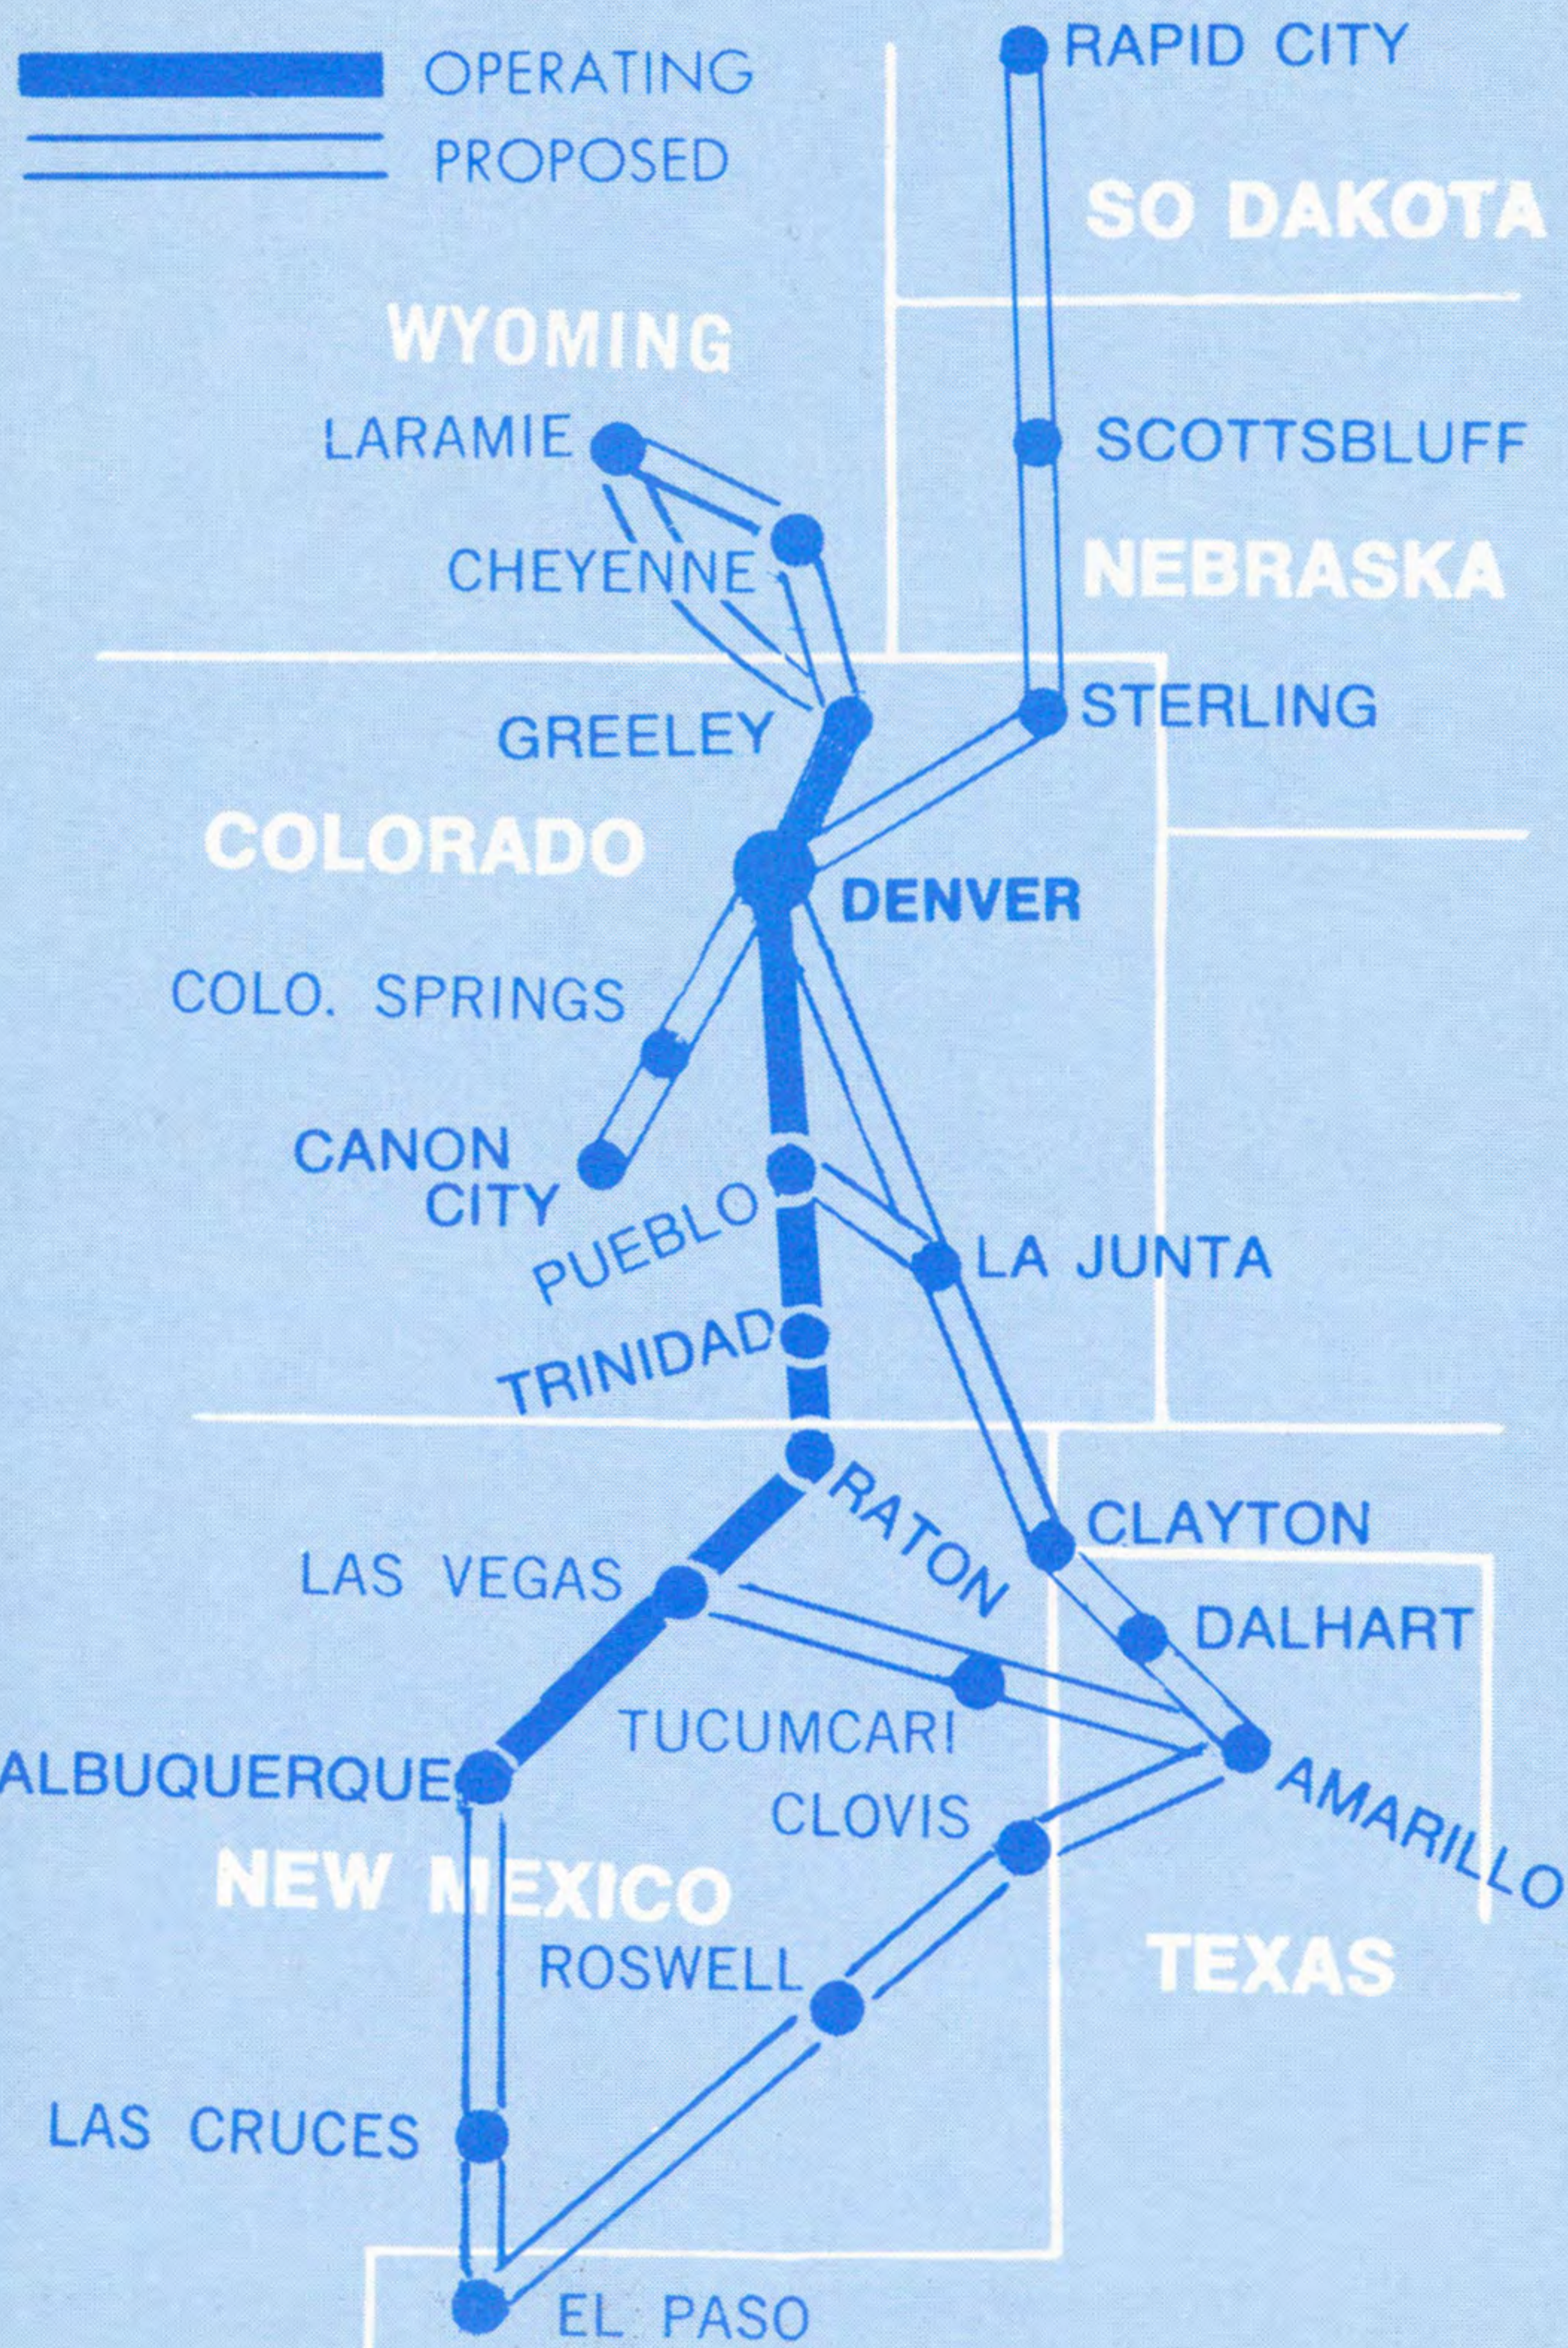

SPECIAL CHARTER FLIGHTS

are available for groups
to any point in the U.S.
Call Trans Central Airlines
reservations for complete
details.

Phone (303) 398-3722

FLIGHT SCHEDULES

SERVING

- DENVER
- GREELEY
- PUEBLO
- TRINIDAD
- RATON
- LAS VEGAS
- ALBUQUERQUE

FROM ALBUQUERQUE, NEW MEXICO Reservations 243-1346

| LEAVE | ARRIVE | FLIGHT | FARE |
|-----------------------------|------------|--------|----------------|
| TO: Denver, Colo. | | | \$43.00 |
| 7:00 A.M. | 10:36 A.M. | 121*** | |
| 4:45 P.M. | 8:26 P.M. | 123* | |
| TO: Las Vegas, N. M. | | | \$14.00 |
| 7:00 A.M. | 7:41 A.M. | 121*** | |
| 4:45 P.M. | 5:26 P.M. | 123* | |
| TO: Pueblo, Colo. | | | \$32.00 |
| 7:00 A.M. | 9:38 A.M. | 121*** | |
| 4:45 P.M. | 7:23 P.M. | 123* | |
| TO: Raton, N. M. | | | \$22.00 |
| 7:00 A.M. | 8:28 A.M. | 121*** | |
| 4:45 P.M. | 6:13 P.M. | 123* | |
| TO: Trinidad, Colo. | | | \$25.00 |
| 7:00 A.M. | 8:59 A.M. | 121*** | |
| 4:45 P.M. | 6:44 P.M. | 123* | |

FROM DENVER, COLORADO Reservations 398-3722

| LEAVE | ARRIVE | FLIGHT | FARE |
|-------------------------------|------------|--------|----------------|
| TO: Albuquerque, N. M. | | | \$43.00 |
| 8:30 A.M. | 12:06 P.M. | 110*** | |
| 4:45 P.M. | 8:21 P.M. | 112* | |
| TO: Greeley, Colo. | | | \$ 8.00 |
| 7:15 A.M. | 7:39 A.M. | 109*** | |
| 3:35 P.M. | 4:00 P.M. | 115*** | |
| TO: Las Vegas, N. M. | | | \$36.00 |
| 8:30 A.M. | 11:18 A.M. | 110*** | |
| 4:45 P.M. | 7:33 P.M. | 112* | |
| TO: Pueblo, Colo. | | | \$14.00 |
| 8:30 A.M. | 9:13 A.M. | 110*** | |
| 10:55 A.M. | 11:38 A.M. | 114*** | |
| 4:45 P.M. | 5:28 P.M. | 112* | |
| TO: Raton, N. M. | | | \$23.00 |
| 8:30 A.M. | 10:31 A.M. | 110*** | |
| 4:45 P.M. | 6:46 P.M. | 112* | |
| TO: Trinidad, Colo. | | | \$20.00 |
| 8:30 A.M. | 10:00 A.M. | 110*** | |
| 4:45 P.M. | 6:15 P.M. | 112* | |