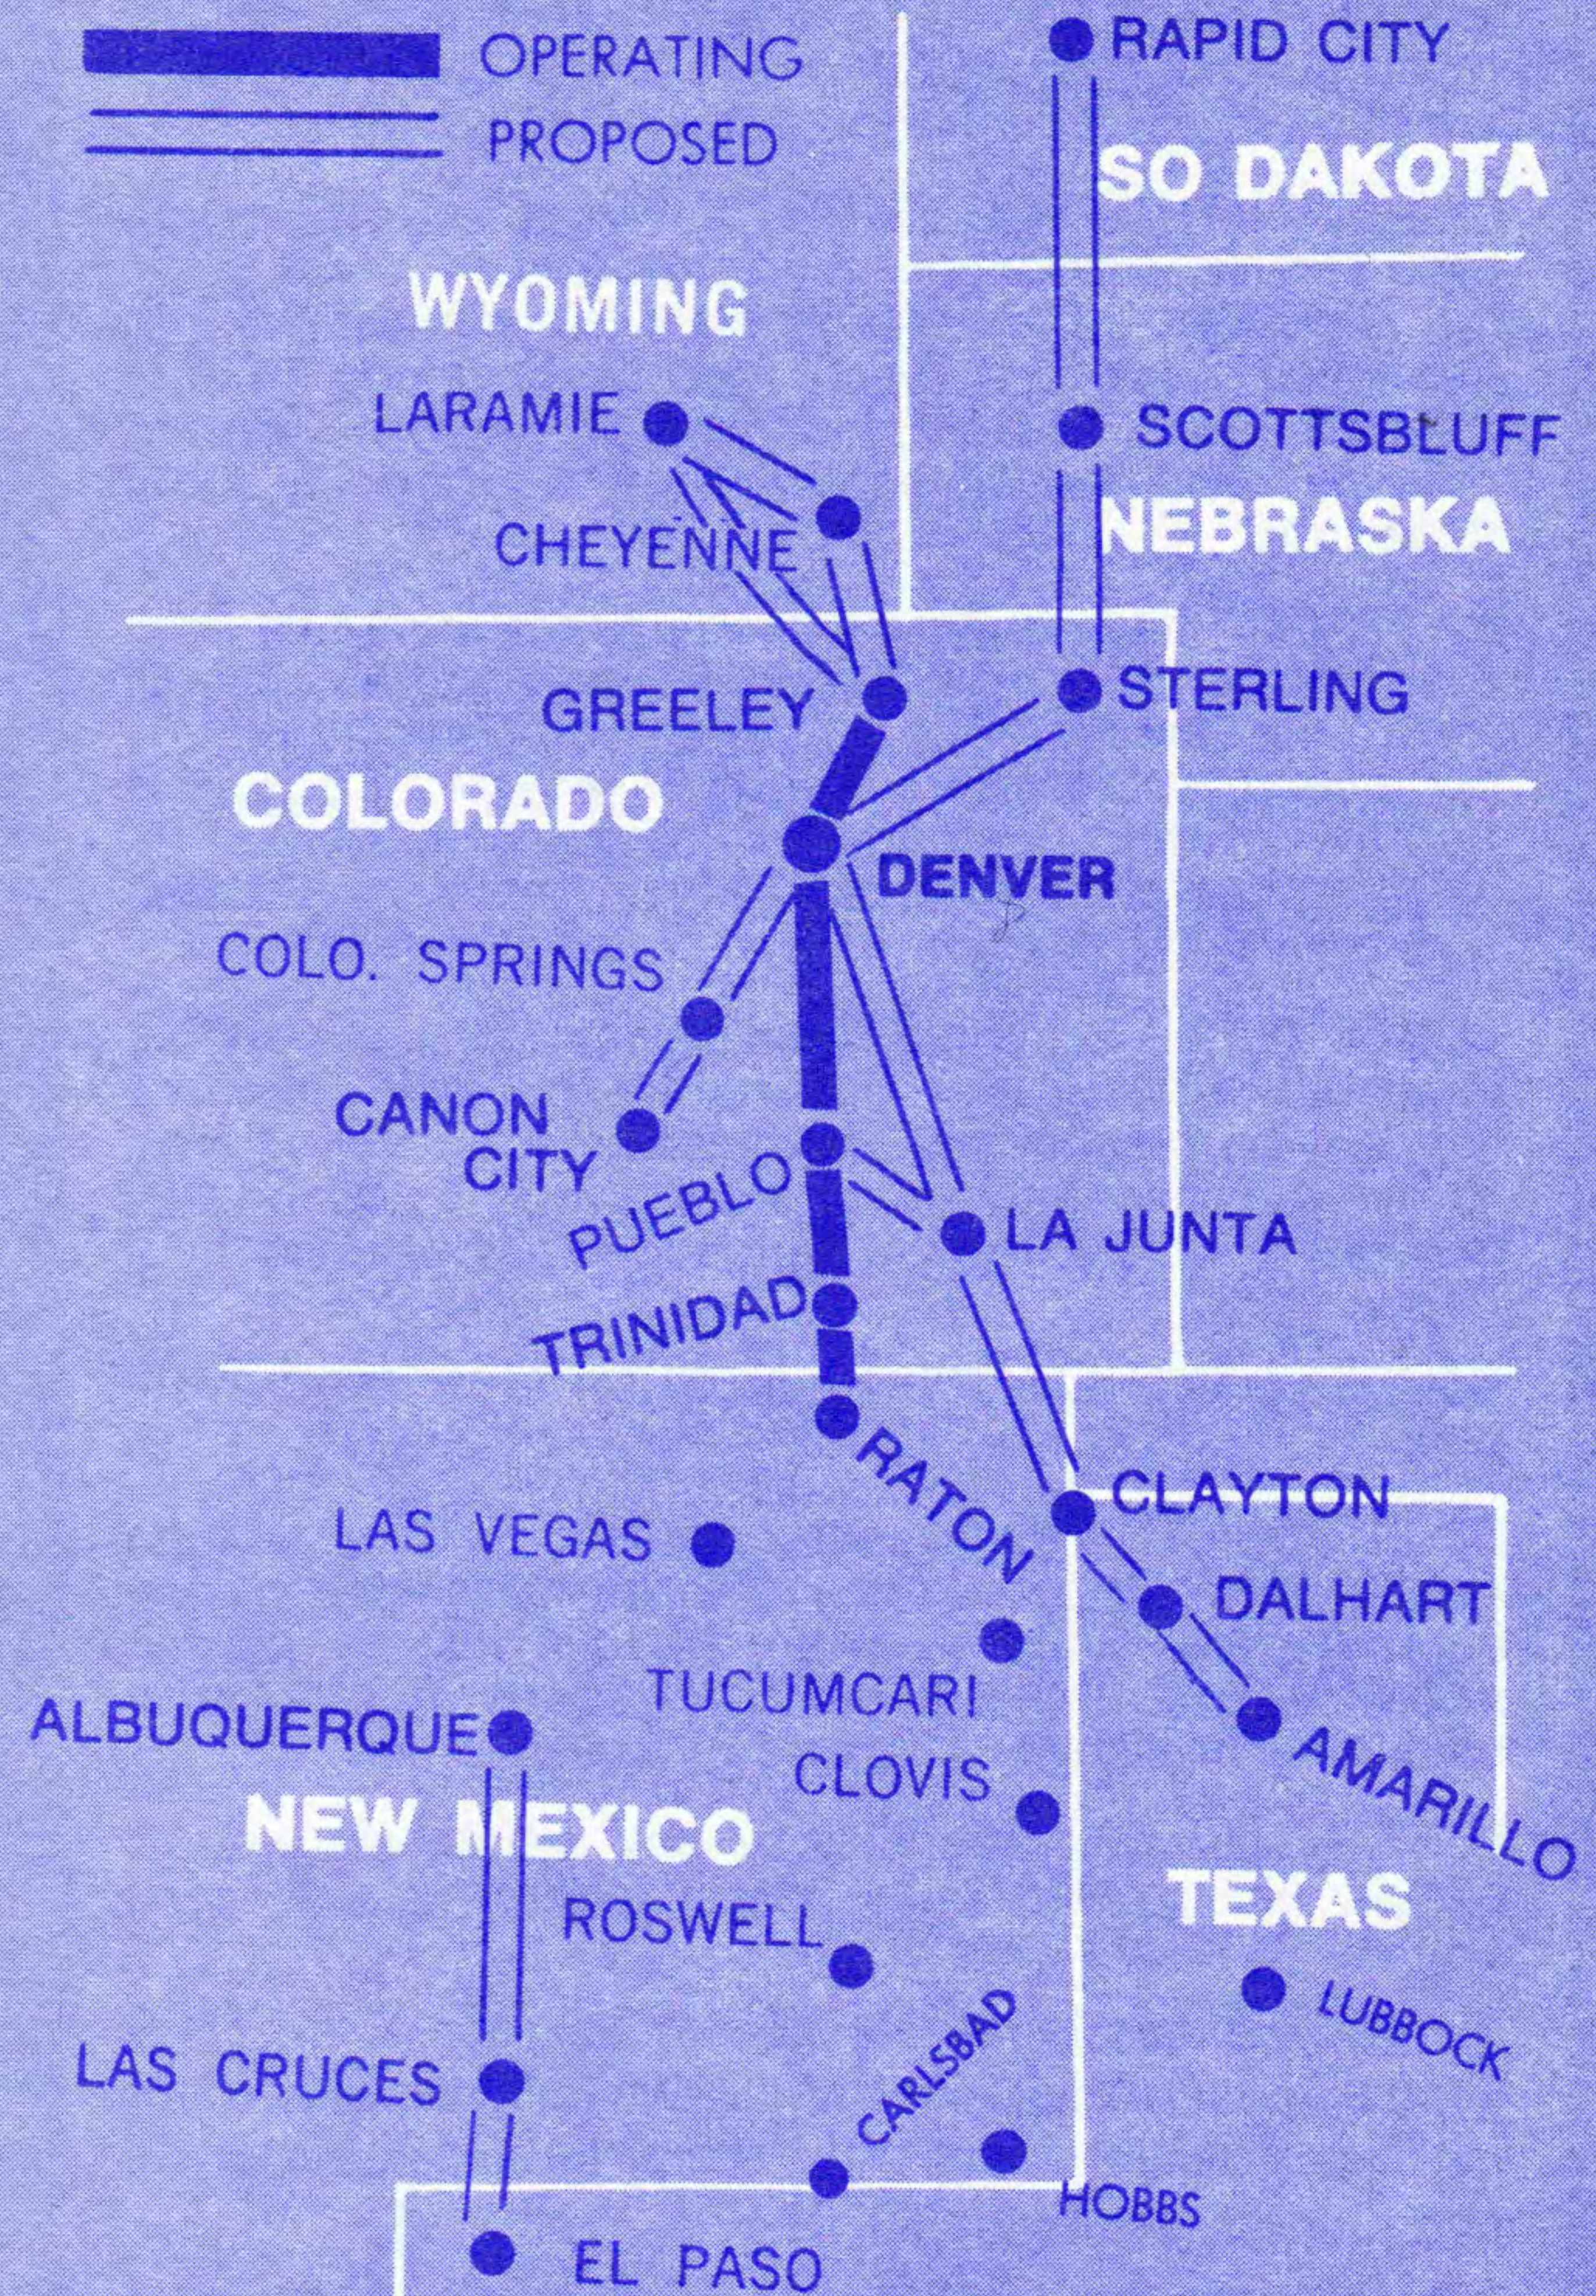

GREELEY TO:

Reservations (303) 352-6451

Denver	120	7:50a	8:15a	0	ExSat/Sun	6.00
	122	3:50p	4:15p	0	ExSat/Sun	6.00
Pueblo	120/110	7:50a	9:15a	1	ExSat/Sun	22.00
	122/112	3:50p	5:30p	1	ExSat/Sun	22.00
Raton	120/110	7:50a	10:15a	3	ExSat/Sun	32.00
	122/112	3:50p	6:25p	3	ExSat/Sun	32.00
Trinidad	120/110	7:50a	9:50a	2	ExSat/Sun	29.00
	122/112	3:50p	6:05p	2	ExSat/Sun	29.00

PUEBLO TO:

Reservations (303) 948-3169

Denver	121	11:30a	12:15p	0	ExSat/Sun	17.00
	123	7:30p	8:15p	0	ExSat	17.00
Raton	110	9:20a	10:15a	1	ExSat/Sun	15.00
	112	5:35p	6:25p	1	ExSat	15.00
Trinidad	110	9:20a	9:50a	0	ExSat/Sun	11.00
	112	5:35p	6:05p	0	ExSat	11.00

RATON TO:

Reservations (505) 445-3579

Denver	121	10:30a	12:15p	2	ExSat/Sun	27.00
	123	6:35p	8:15p	2	ExSat	27.00
Pueblo	121	10:30a	11:25a	1	ExSat/Sun	15.00
	123	6:35p	7:25p	1	ExSat	15.00
Trinidad	121	10:30a	10:50a	0	ExSat/Sun	8.00
	123	6:35p	6:50p	0	ExSat	8.00

TRINIDAD TO:

Reservations (303) 846-7156

Denver	121	10:55a	12:15p	1	ExSat/Sun	24.00
	123	7:00p	8:15p	1	ExSat	24.00
Pueblo	121	10:55a	11:25a	0	ExSat/Sun	11.00
	123	7:00p	7:25p	0	ExSat	11.00
Raton	110	9:55a	10:15a	0	ExSat/Sun	8.00
	112	6:10p	6:25p	0	ExSat	8.00

ALL LOCAL TIMES.

Fares include 8% Federal Transportation Tax.

Air Freight Is Handled On All Flights

Trans Central Airlines interlines with . . .

Braniff International   Continental Airlines
Frontier Airlines   Trans World Airlines
United Airlines   Western Airlines

contact your local TCA office or travel agency
for through ticketing to other cities.