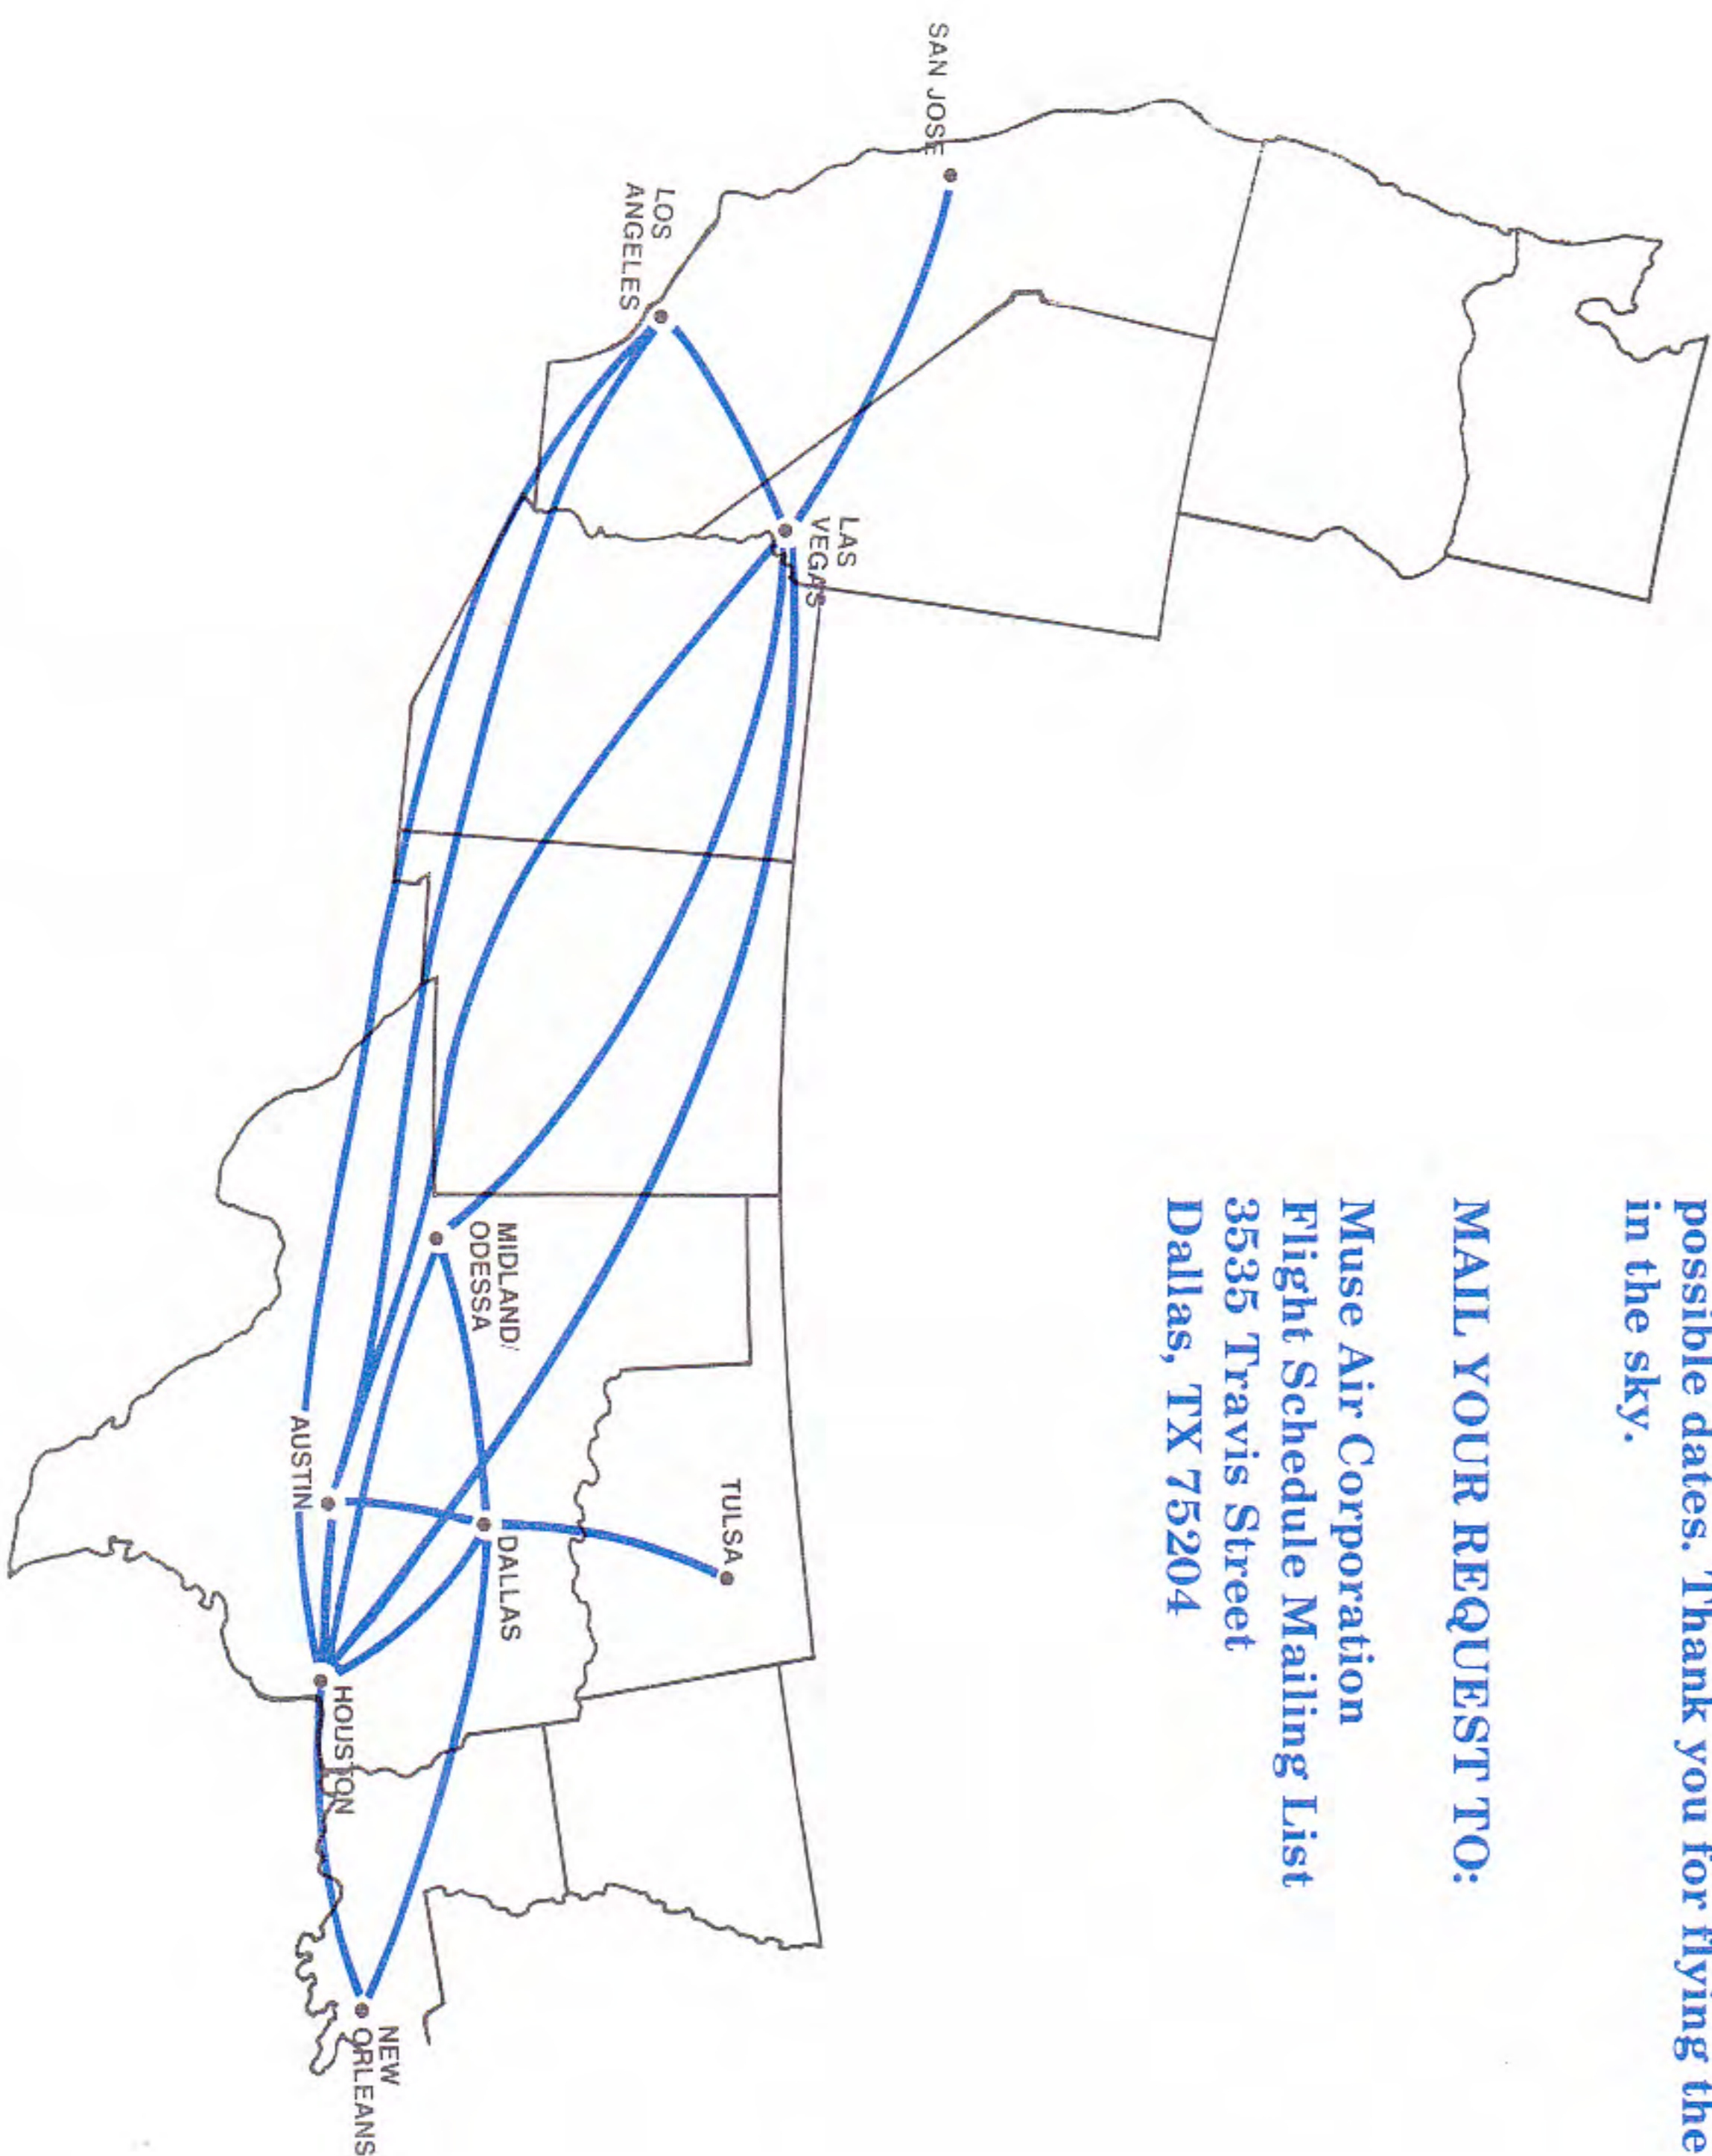

MAIL YOUR REQUEST TO:

Muse Air Corporation
Flight Schedule Mailing List
3535 Travis Street
Dallas, TX 75204

PERRY SLOAN
P O BOX 6172
SALT LAKE CITY

UT

84106

0007

Bulk Rate
U.S. POSTAGE
PAID
Atlanta, Georgia
Permit No. 25