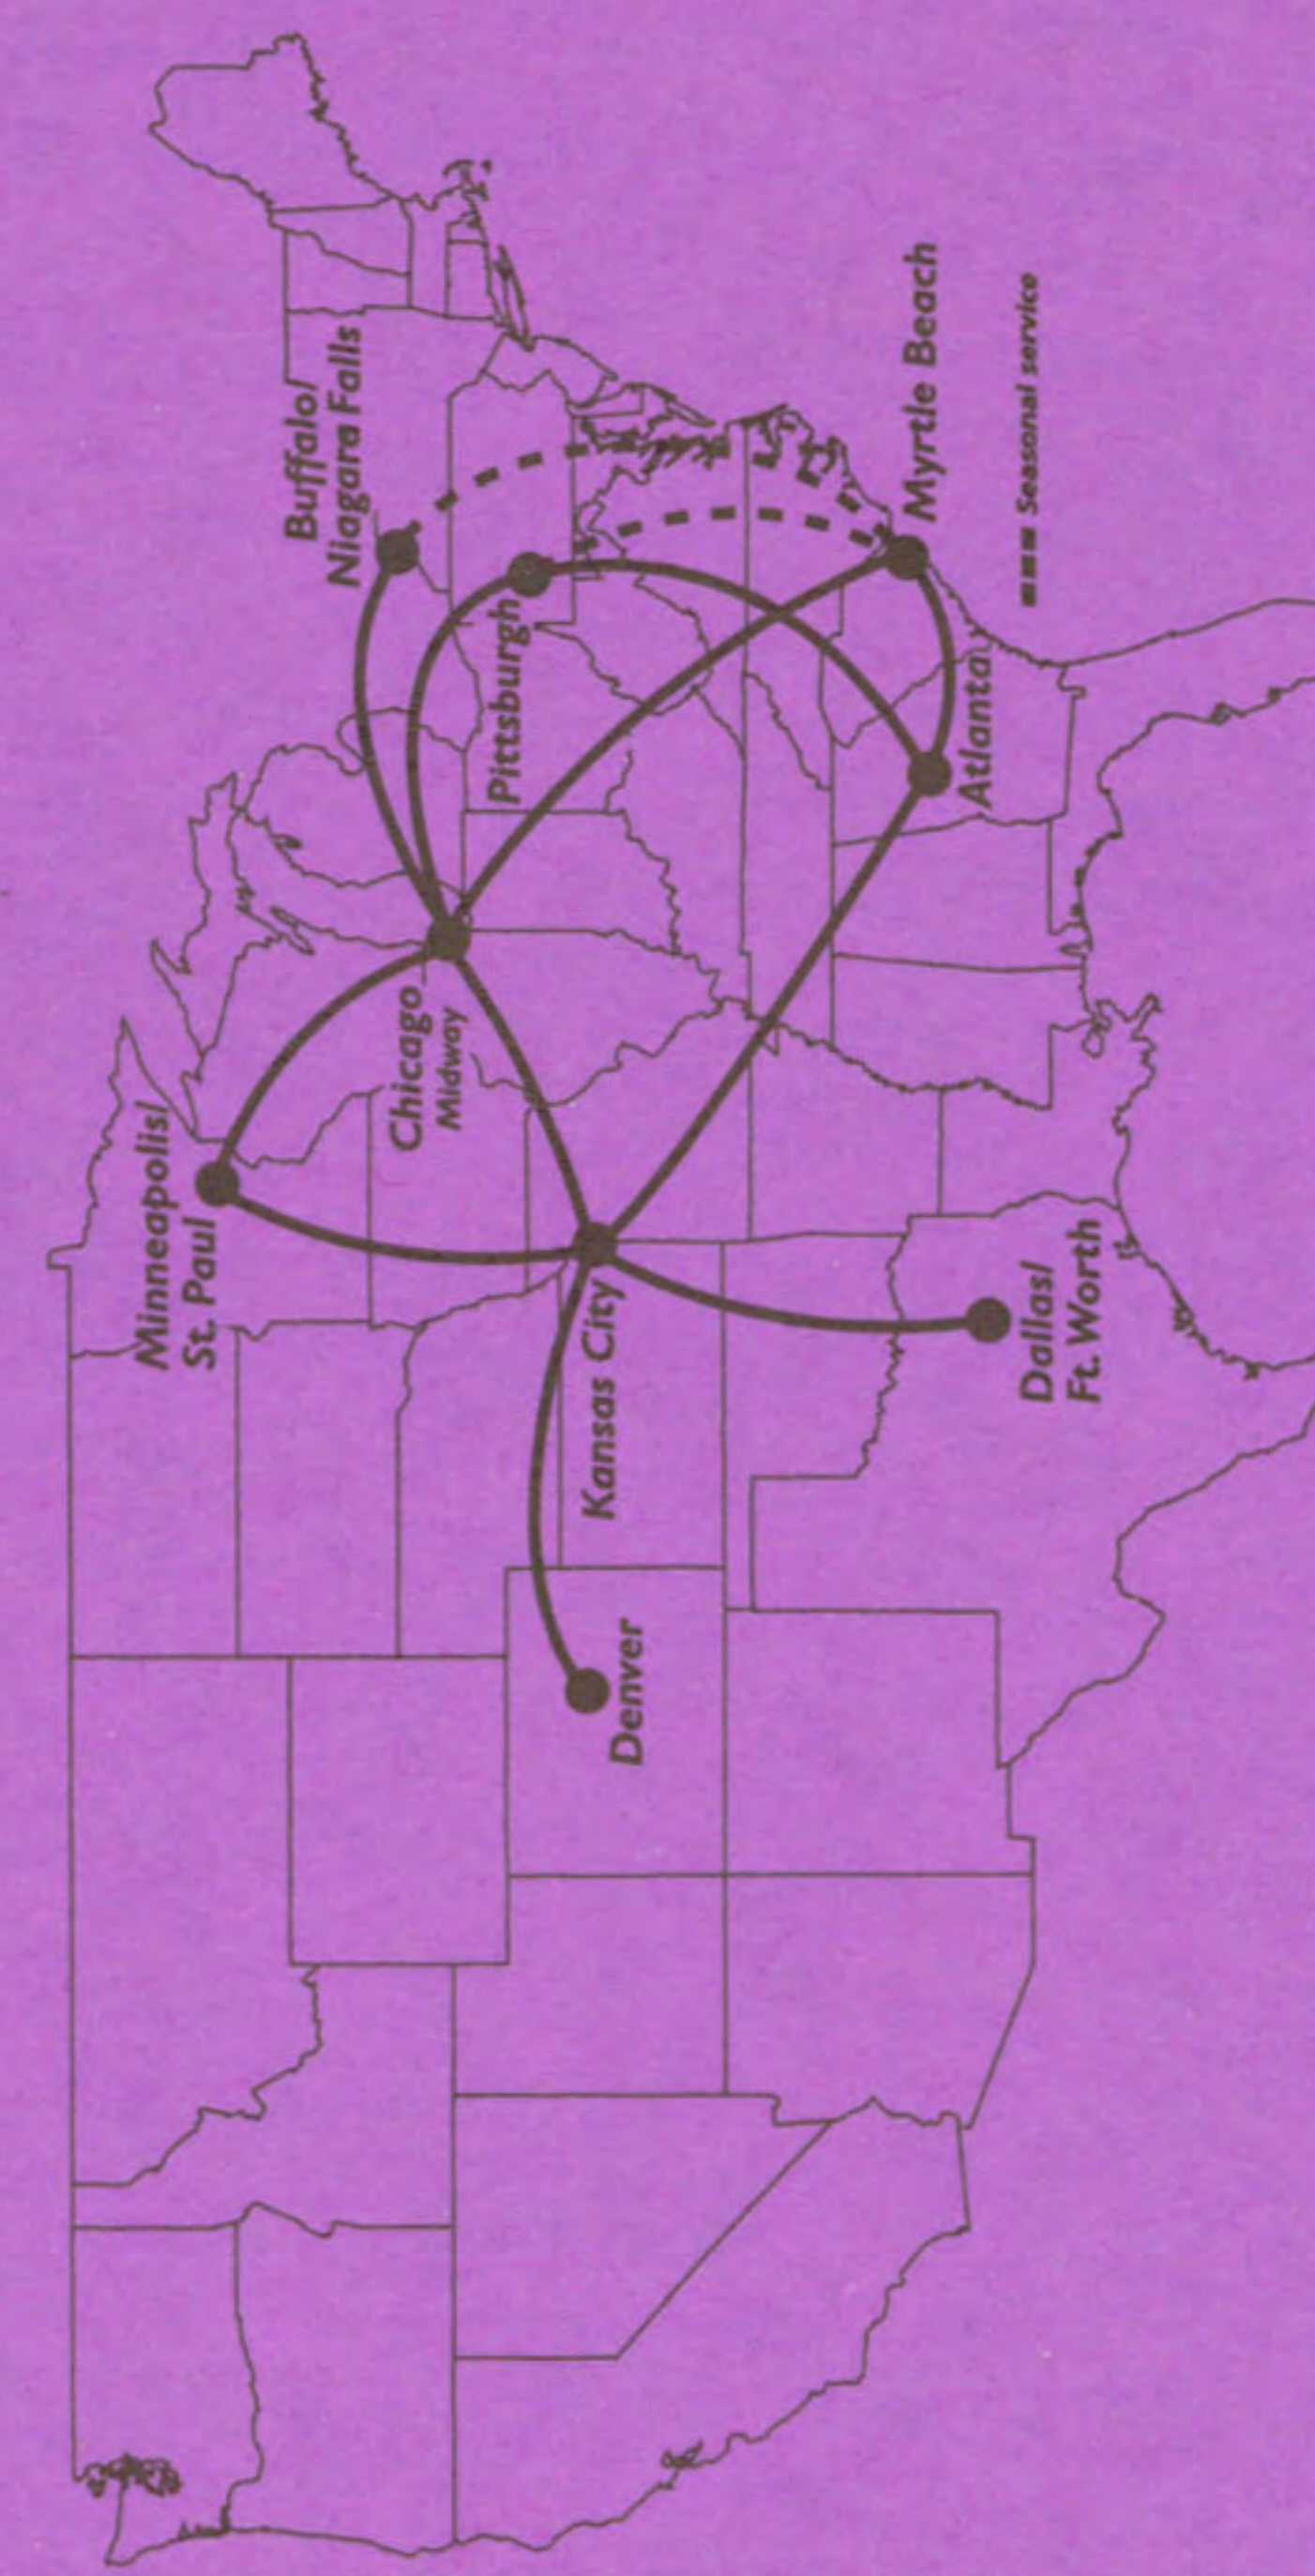

FLIGHT SCHEDULE

Effective March 2, 2000

INTRODUCING NON-STOP SERVICE BETWEEN:

Atlanta and Pittsburgh,
Chicago-Midway and Myrtle Beach

INTRODUCING INCREASED SERVICE BETWEEN:

Atlanta and Myrtle Beach,
Chicago-Midway and Kansas City,
Denver and Kansas City

VANTAGE POINTS

FREQUENT FLYER PROGRAM

Earning a free round-trip on Vanguard Airlines couldn't be easier. Just fly eight round-trips or 16 one-ways within one year and you will qualify for a free round-trip flight to any of Vanguard's great destinations!

VANGUARD AIRLINES

533 Mexico City Avenue
Kansas City • MO • 64153

VANGUARD AIRLINES

FLIGHT SCHEDULE

Effective March 2, 2000

INTRODUCING NON-STOP SERVICE BETWEEN:

Atlanta and Pittsburgh,
Chicago-Midway and Myrtle Beach