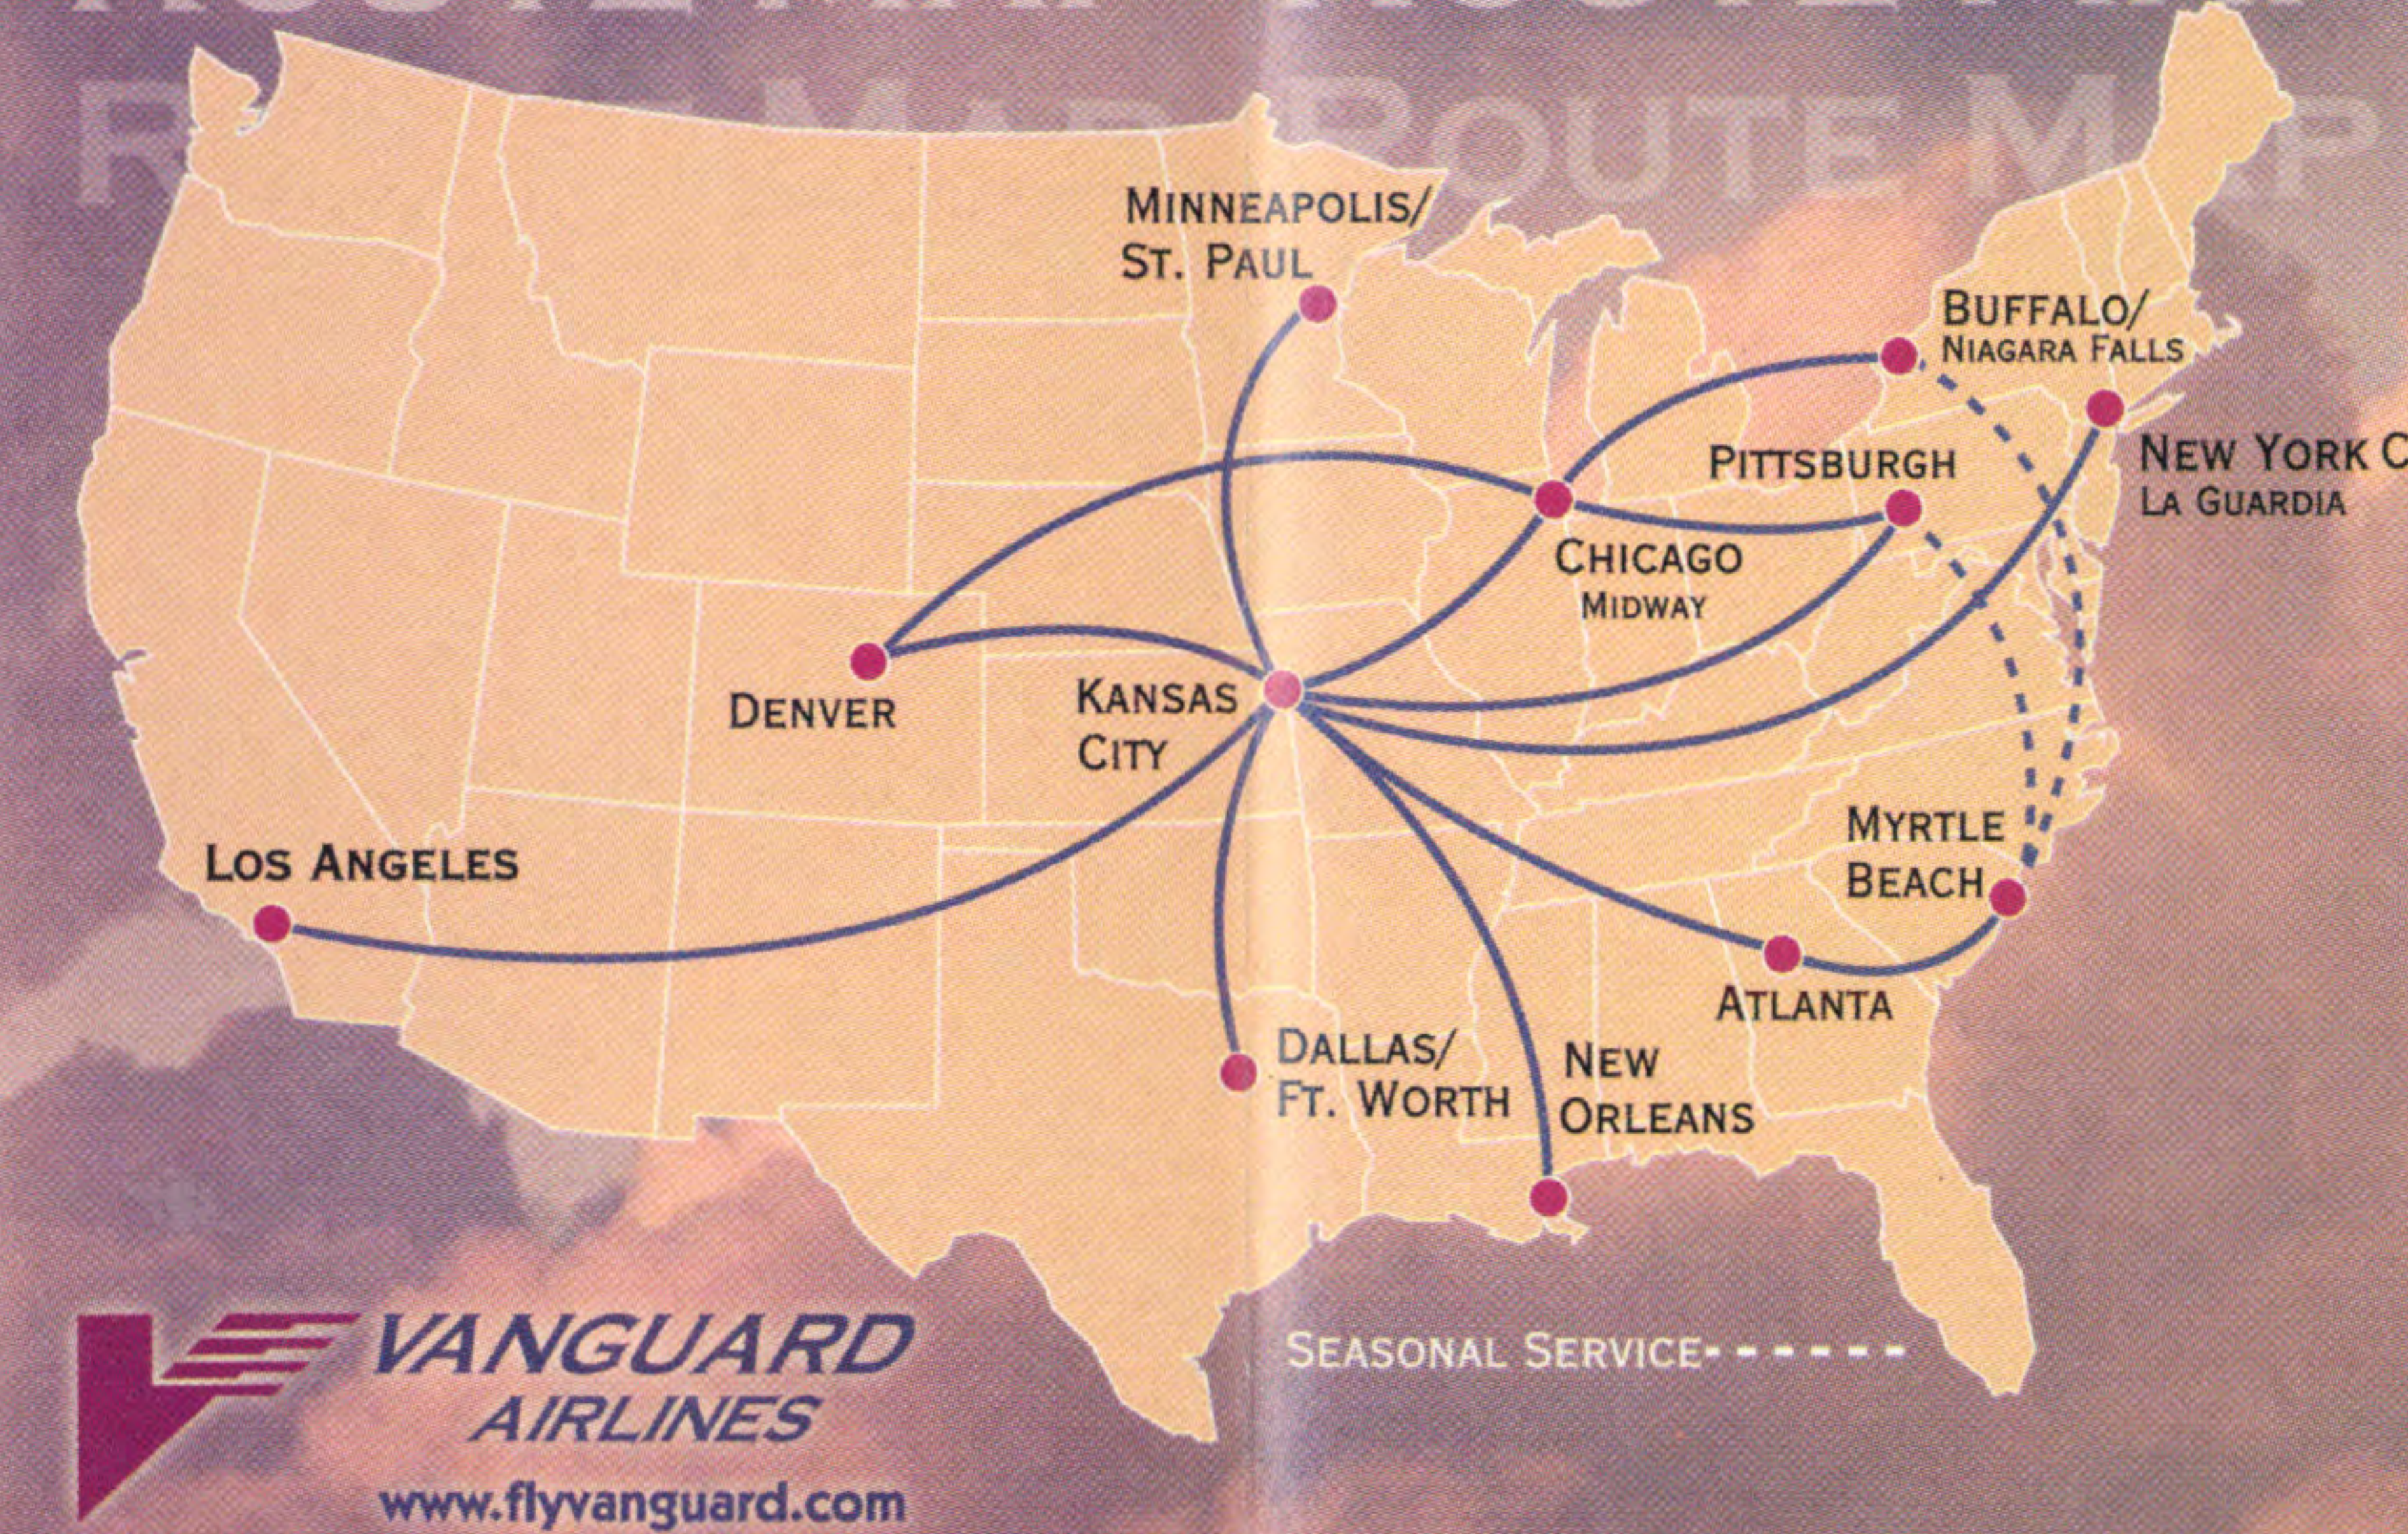

## ROUTE MAP

**Now Flying Coast to Coast**

**COMPLETE COLORADO**  
**Ski Vacations**  
 from **\$219\*** per person

- Round-trip airfare from Kansas City
- 2 nights at Breckenridge Mountain Lodge
- 1 day ski pass

\*Price is good from November 26 - December 21, 2000. Airfare is from Kansas City - other cities may be slightly higher. Advertised price is per person based on quad occupancy. Double occupancy price begins at \$249 per person. Prices are subject to availability, change, restrictions and blackout dates. Call for details.

### MINNEAPOLIS/ST. PAUL [MSP]

Depart	Arrive	Flight #	Freq.	Via/ Stops
<b>TO ATLANTA, GA [ATL]</b>				
11:30a	4:20p	383/306	Daily	MCI
<b>TO CHICAGO, IL - MIDWAY [MDW]</b>				
11:30a	3:20p	383/354	Daily	MCI
7:30p	10:45p	419/358	X6	MCI
<b>TO DALLAS/FT. WORTH, TX [DFW]</b>				
11:30a	4:20p	383/357	X6	MCI
7:30p	10:55p	419/359	X6	MCI
<b>TO DENVER, CO [DEN]</b>				
11:30a	2:50p	383/305	X6	MCI
7:30p	9:55p	419/313	X6	MCI
<b>TO KANSAS CITY, MO [MCI]</b>				
11:30a	12:50p	383	Daily	0
7:30p	8:50p	419	X6	0
<b>TO NEW ORLEANS, LA [MSY]</b>				
11:30a	3:45p	383/353	Daily	MCI
7:30p	11:20p	419	X6	1
<b>TO NEW YORK, NY - LAGUARDIA [LGA]</b>				
11:30a	5:15p	383/104	Daily	MCI
<b>TO PITTSBURGH, PA [PIT]</b>				
11:30a	4:35p	383	X6	1