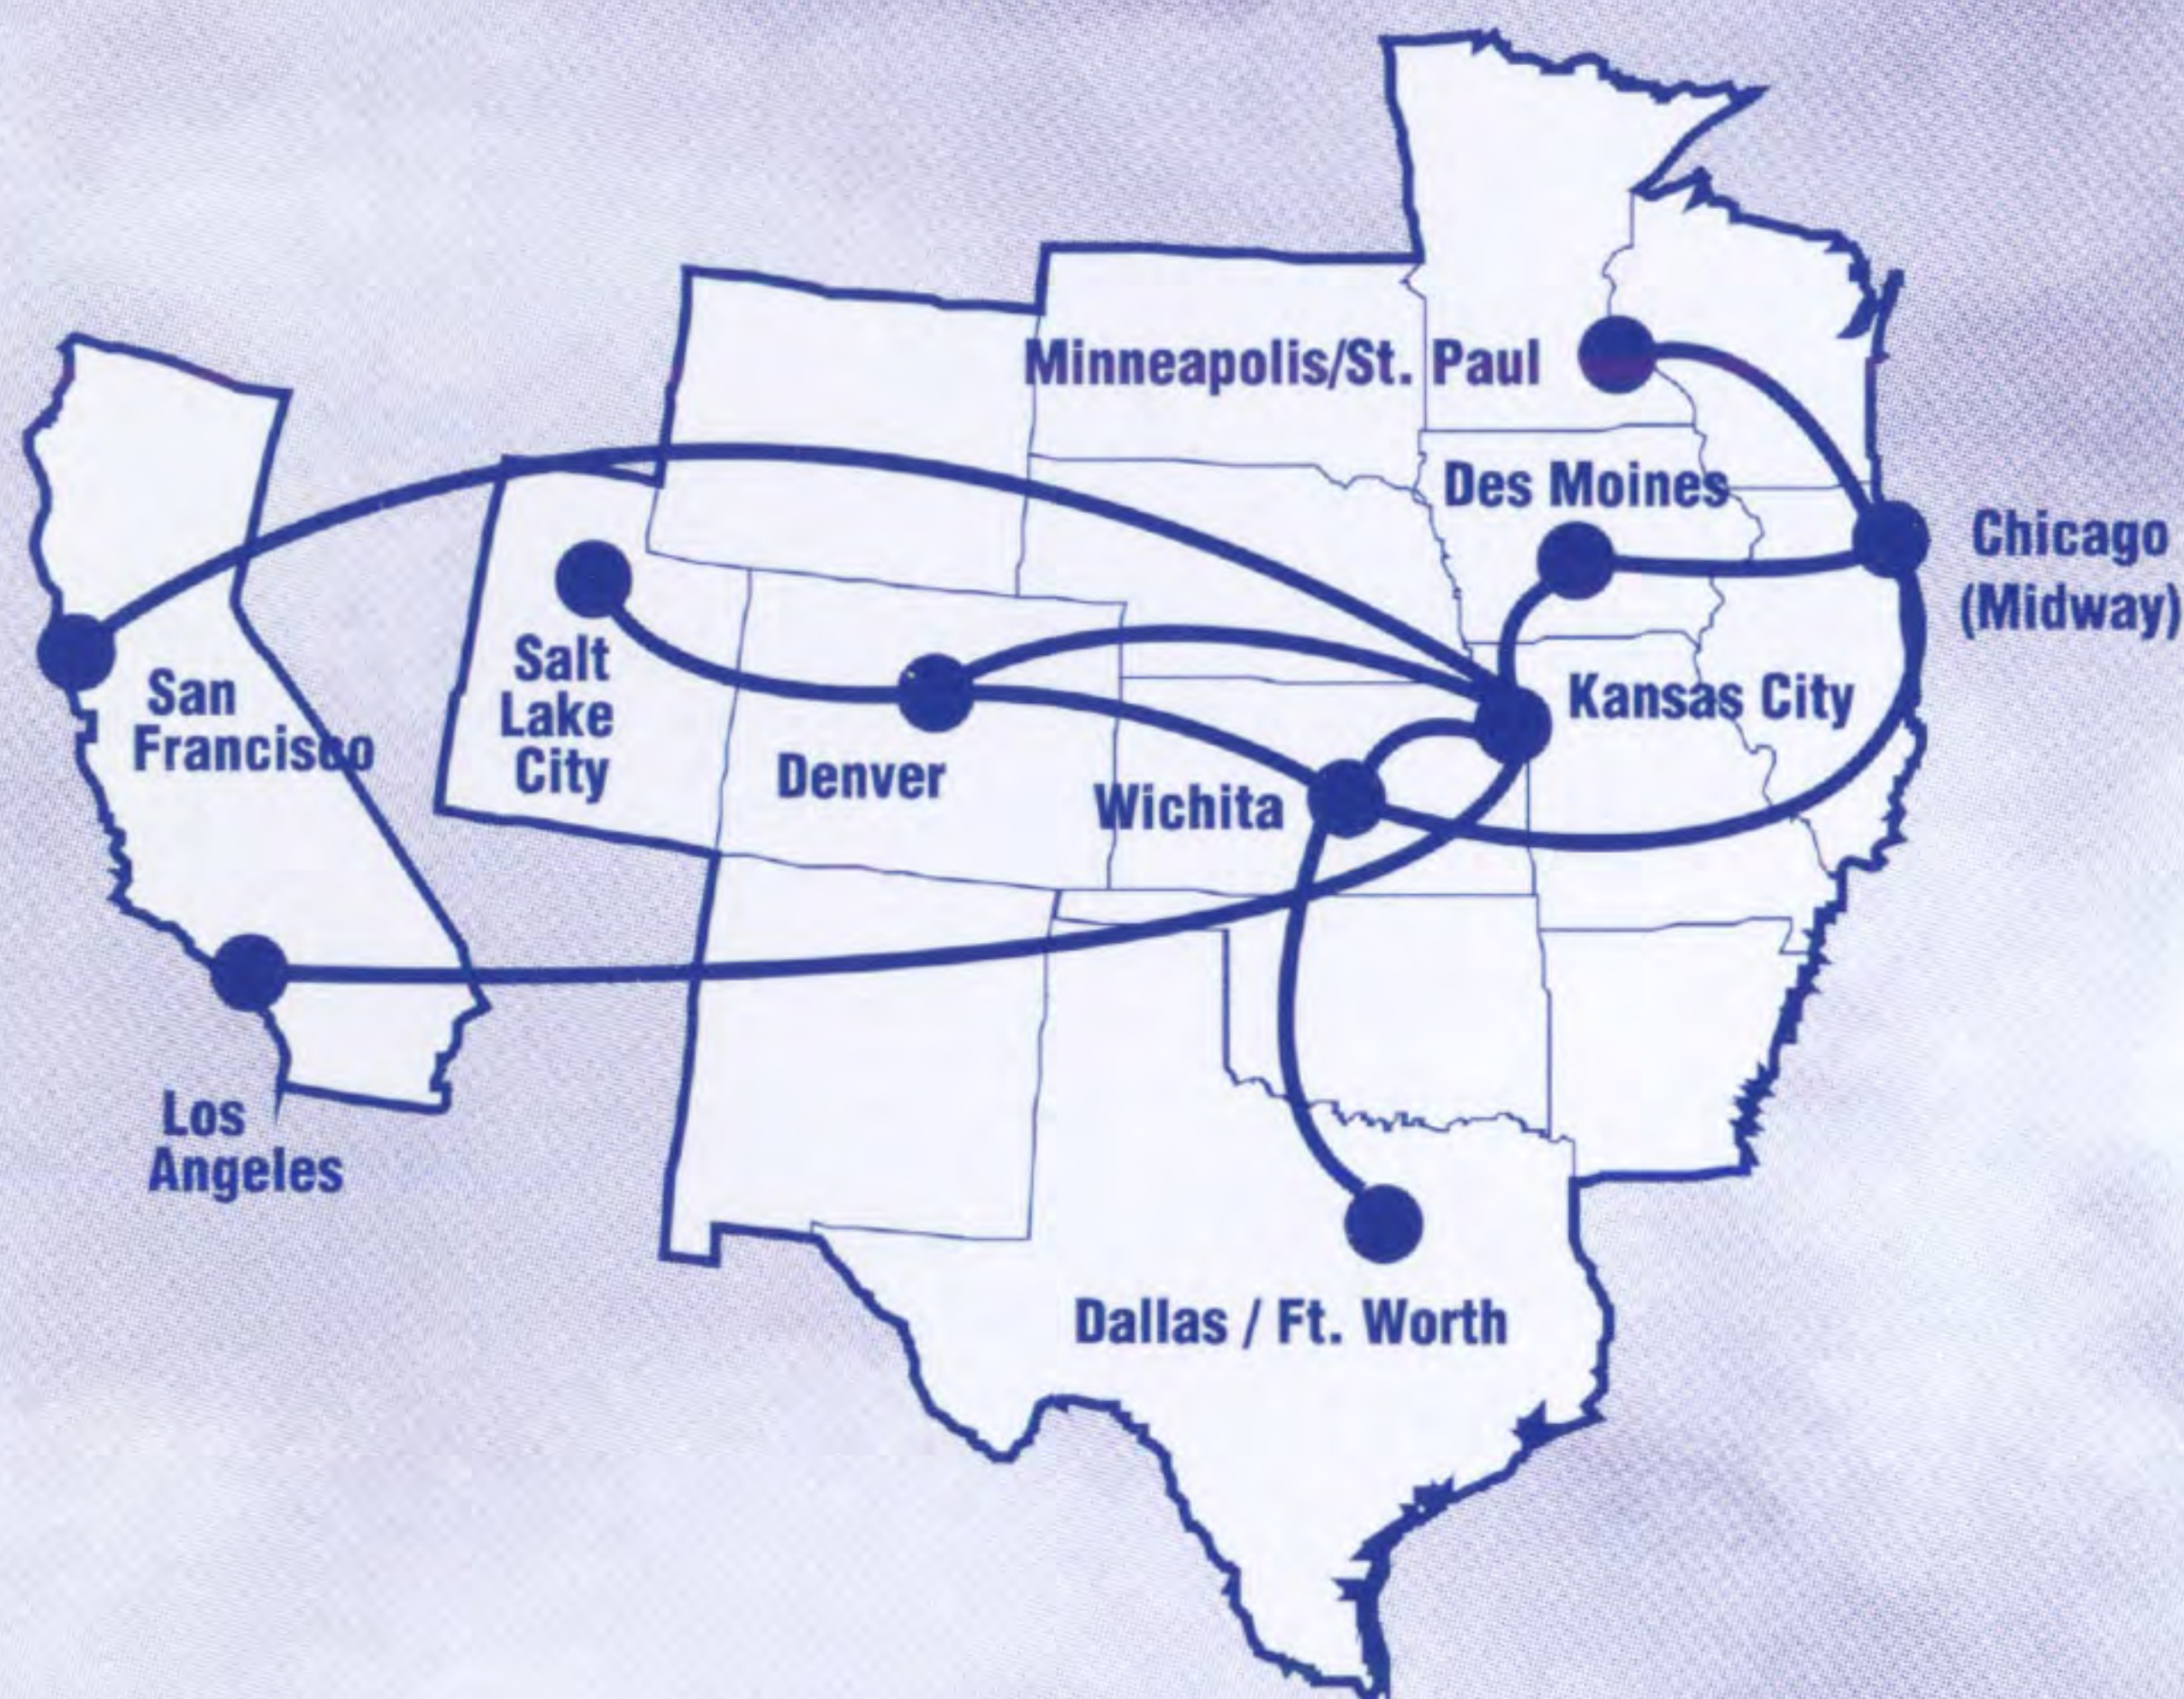

RESERVATIONS AND INFORMATION CALL:

Chicago (Midway)	(312) 565-1065
Dallas/Ft. Worth	(214) 988-1888
Denver	(303) 820-2000
Des Moines	(515) 243-9293
Kansas City	(913) 789-1789
Los Angeles	(800) 826-4827
Minneapolis/St. Paul	(612) 338-3330
Salt Lake City	(801) 355-9800
San Francisco	(415) 583-0274
Wichita	(316) 263-0234
TDD (Hearing Impaired)	(800) 737-2303
Toll Free	(800) VANGUARD
Se Habla Español	(800) 811-2275