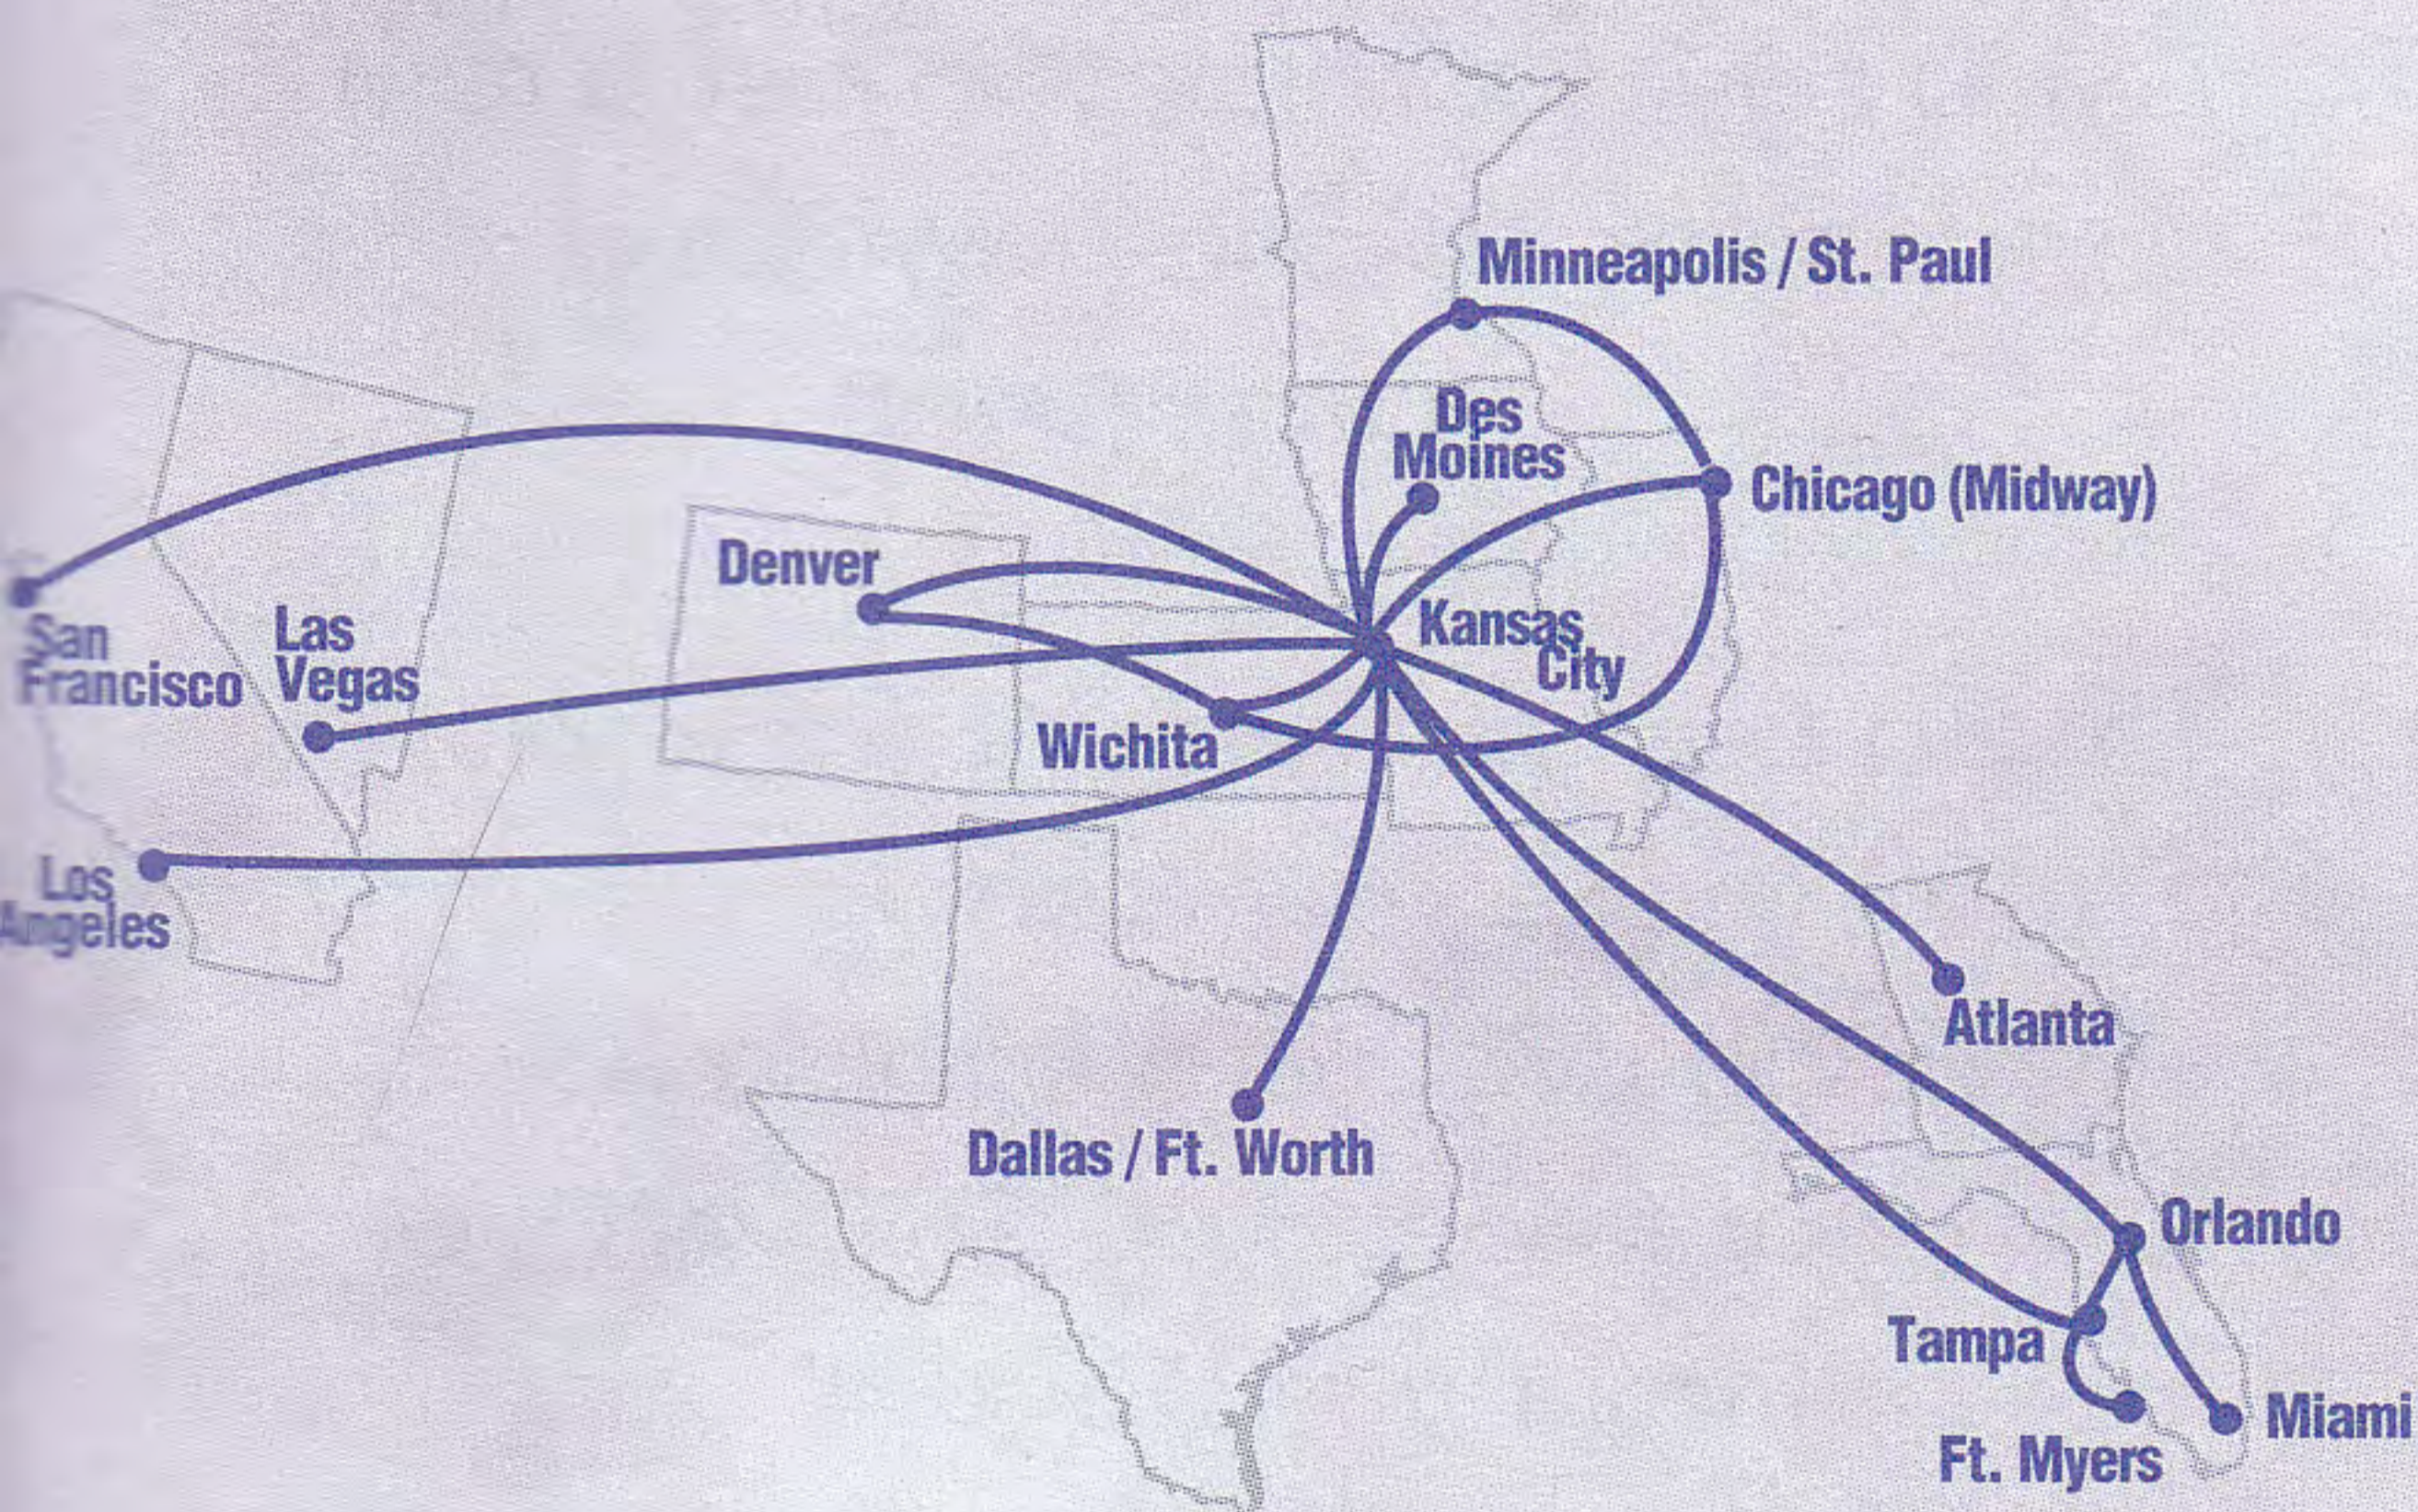

# VANGUARD AIRLINES

## SYSTEM TIMETABLE

Effective December 21, 1996

FOR RESERVATIONS AND INFORMATION:

**1-800-VANGUARD**

TDD (Hearing Impaired)

(800) 737-2303

Se Habla Español

(800) 811-2275

## SYSTEM TIMETABLE

Effective December 21, 1996

 **VANGUARD AIRLINES**

Vanguard Airlines  
Terminal B, Gate 30 Mezzanine  
Kansas City International Airport  
Kansas City, MO 64153

FOR RESERVATIONS AND INFORMATION: