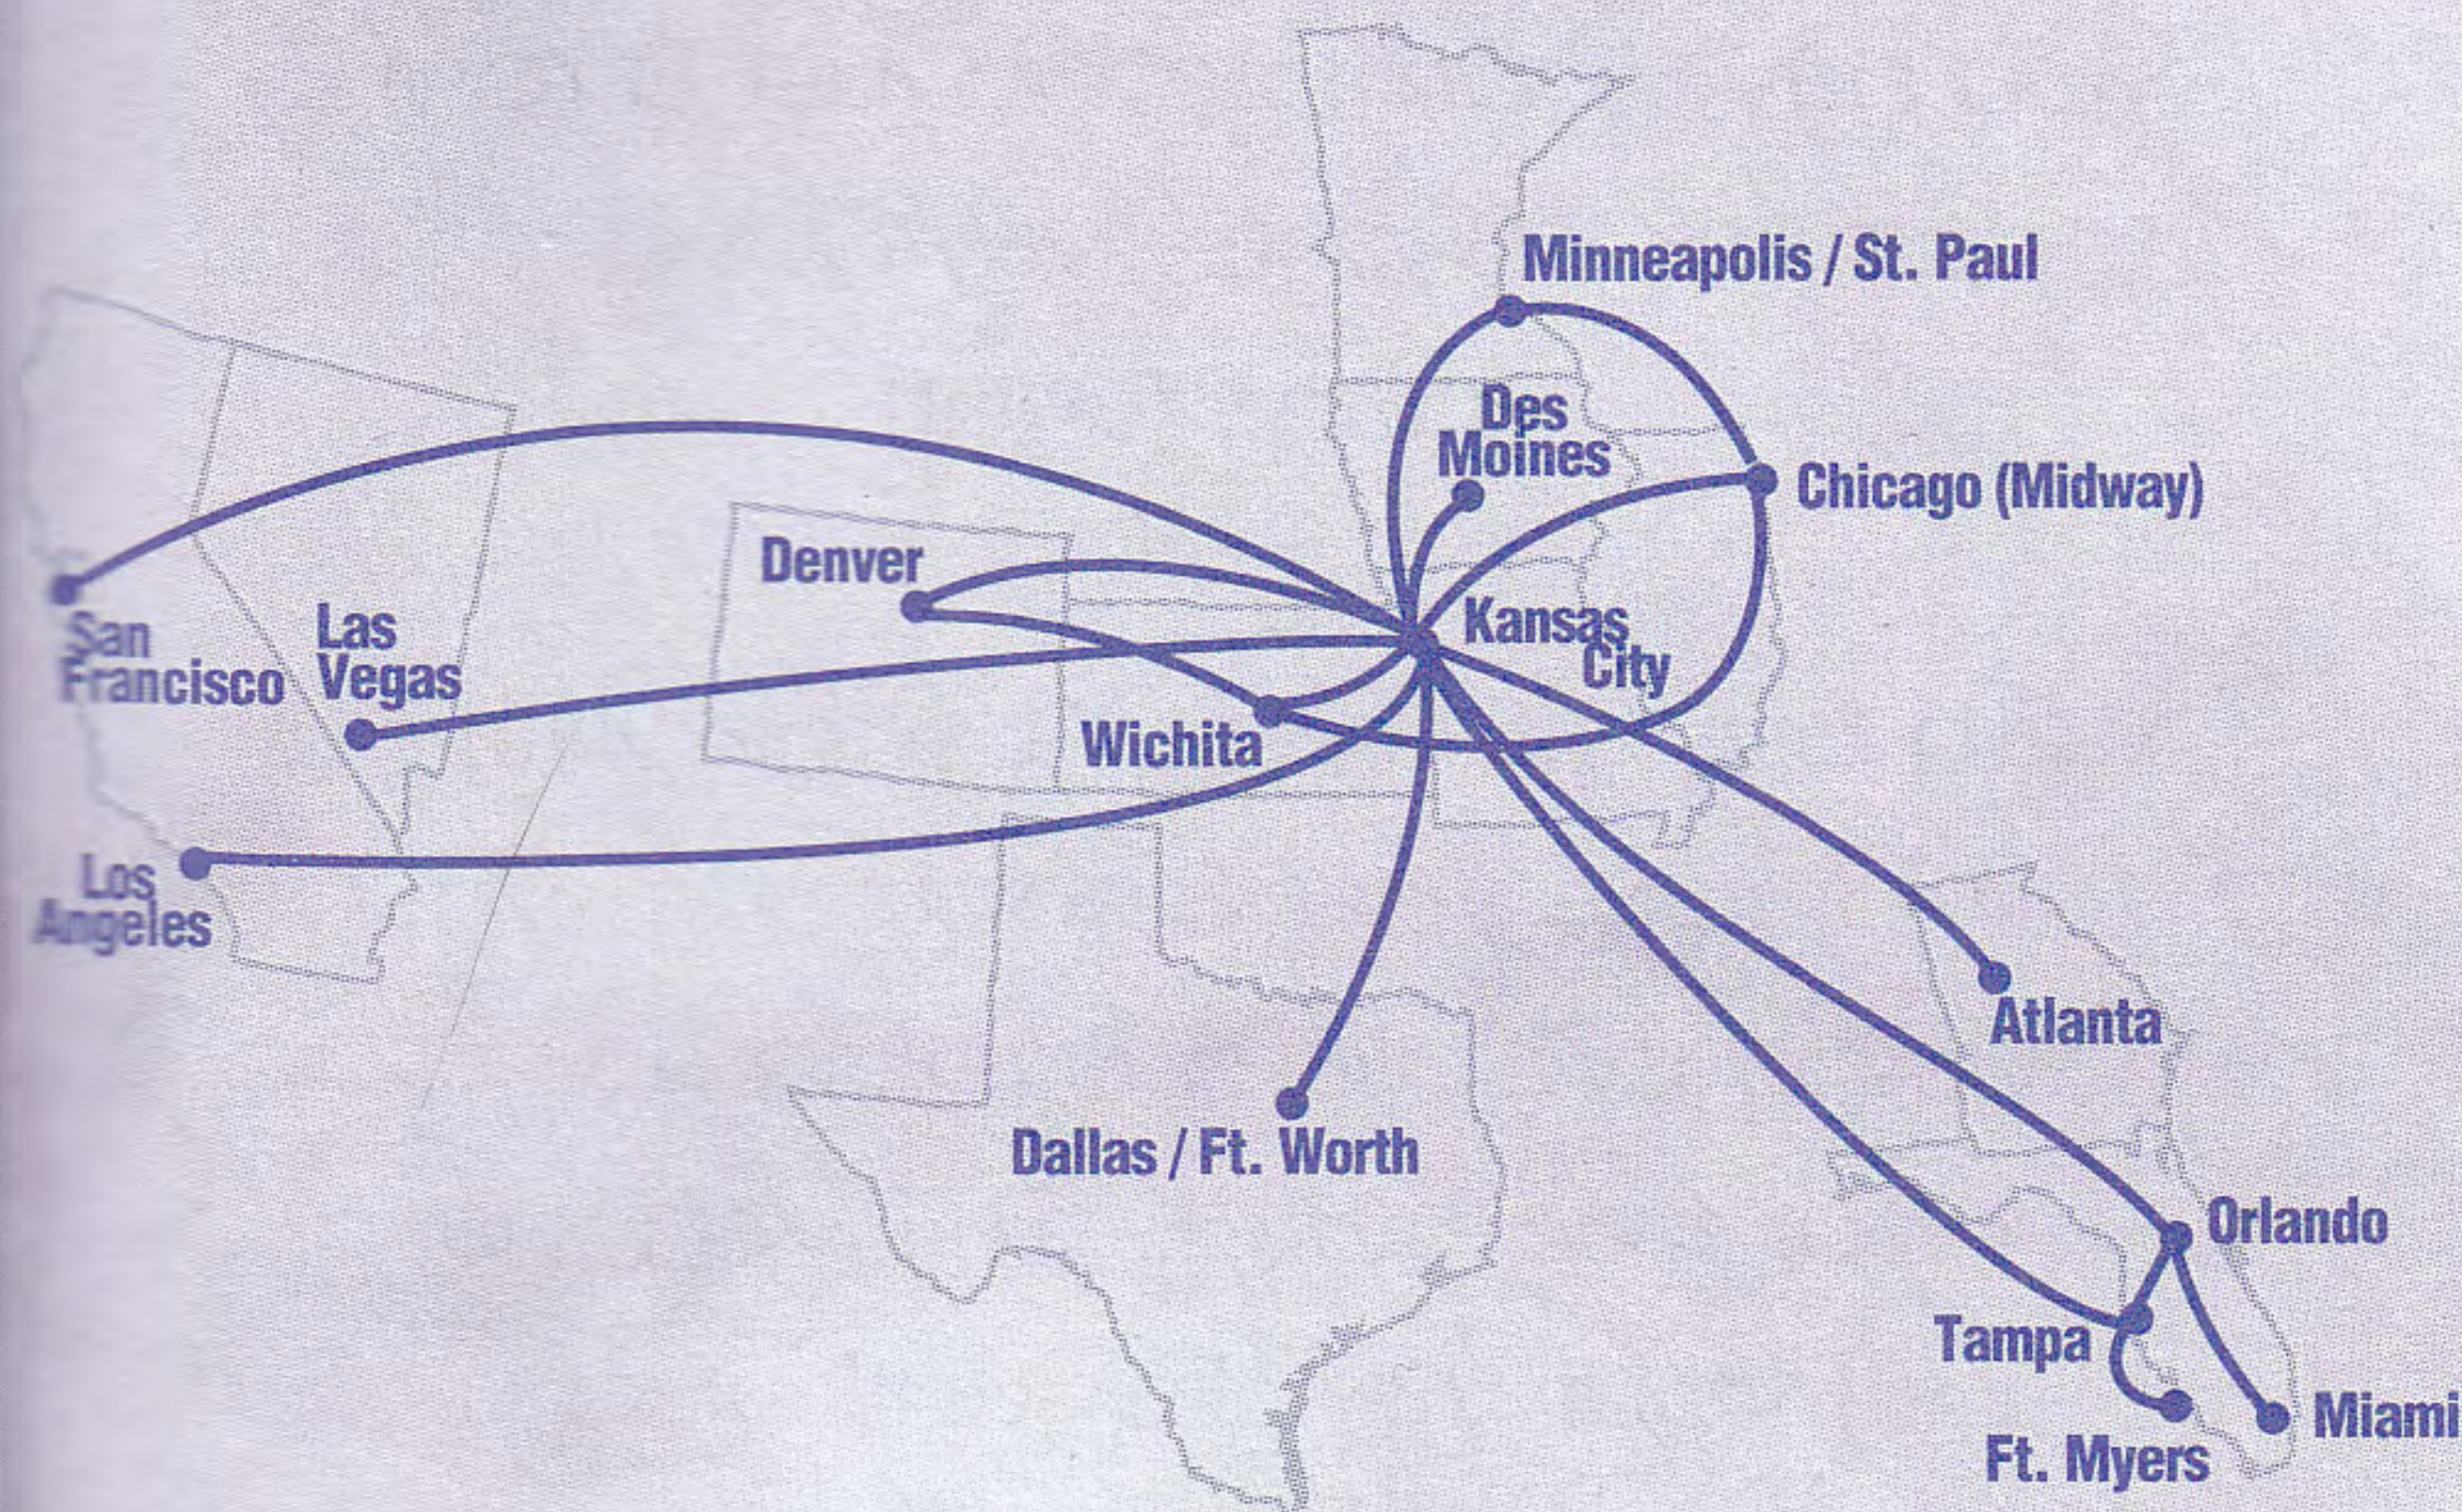

# VANGUARD AIRLINES

## SYSTEM TIMETABLE

Effective December 21, 1996

FOR RESERVATIONS AND INFORMATION:

**1-800-VANGUARD**

TDD (Hearing Impaired)

(800) 737-2303

Se Habla Español

(800) 811-2275

## SYSTEM TIMETABLE

Effective December 21, 1996

 **VANGUARD AIRLINES**

Vanguard Airlines  
Terminal B, Gate 30 Mezzanine  
Kansas City International Airport  
Kansas City, MO 64153

FOR RESERVATIONS AND INFORMATION: