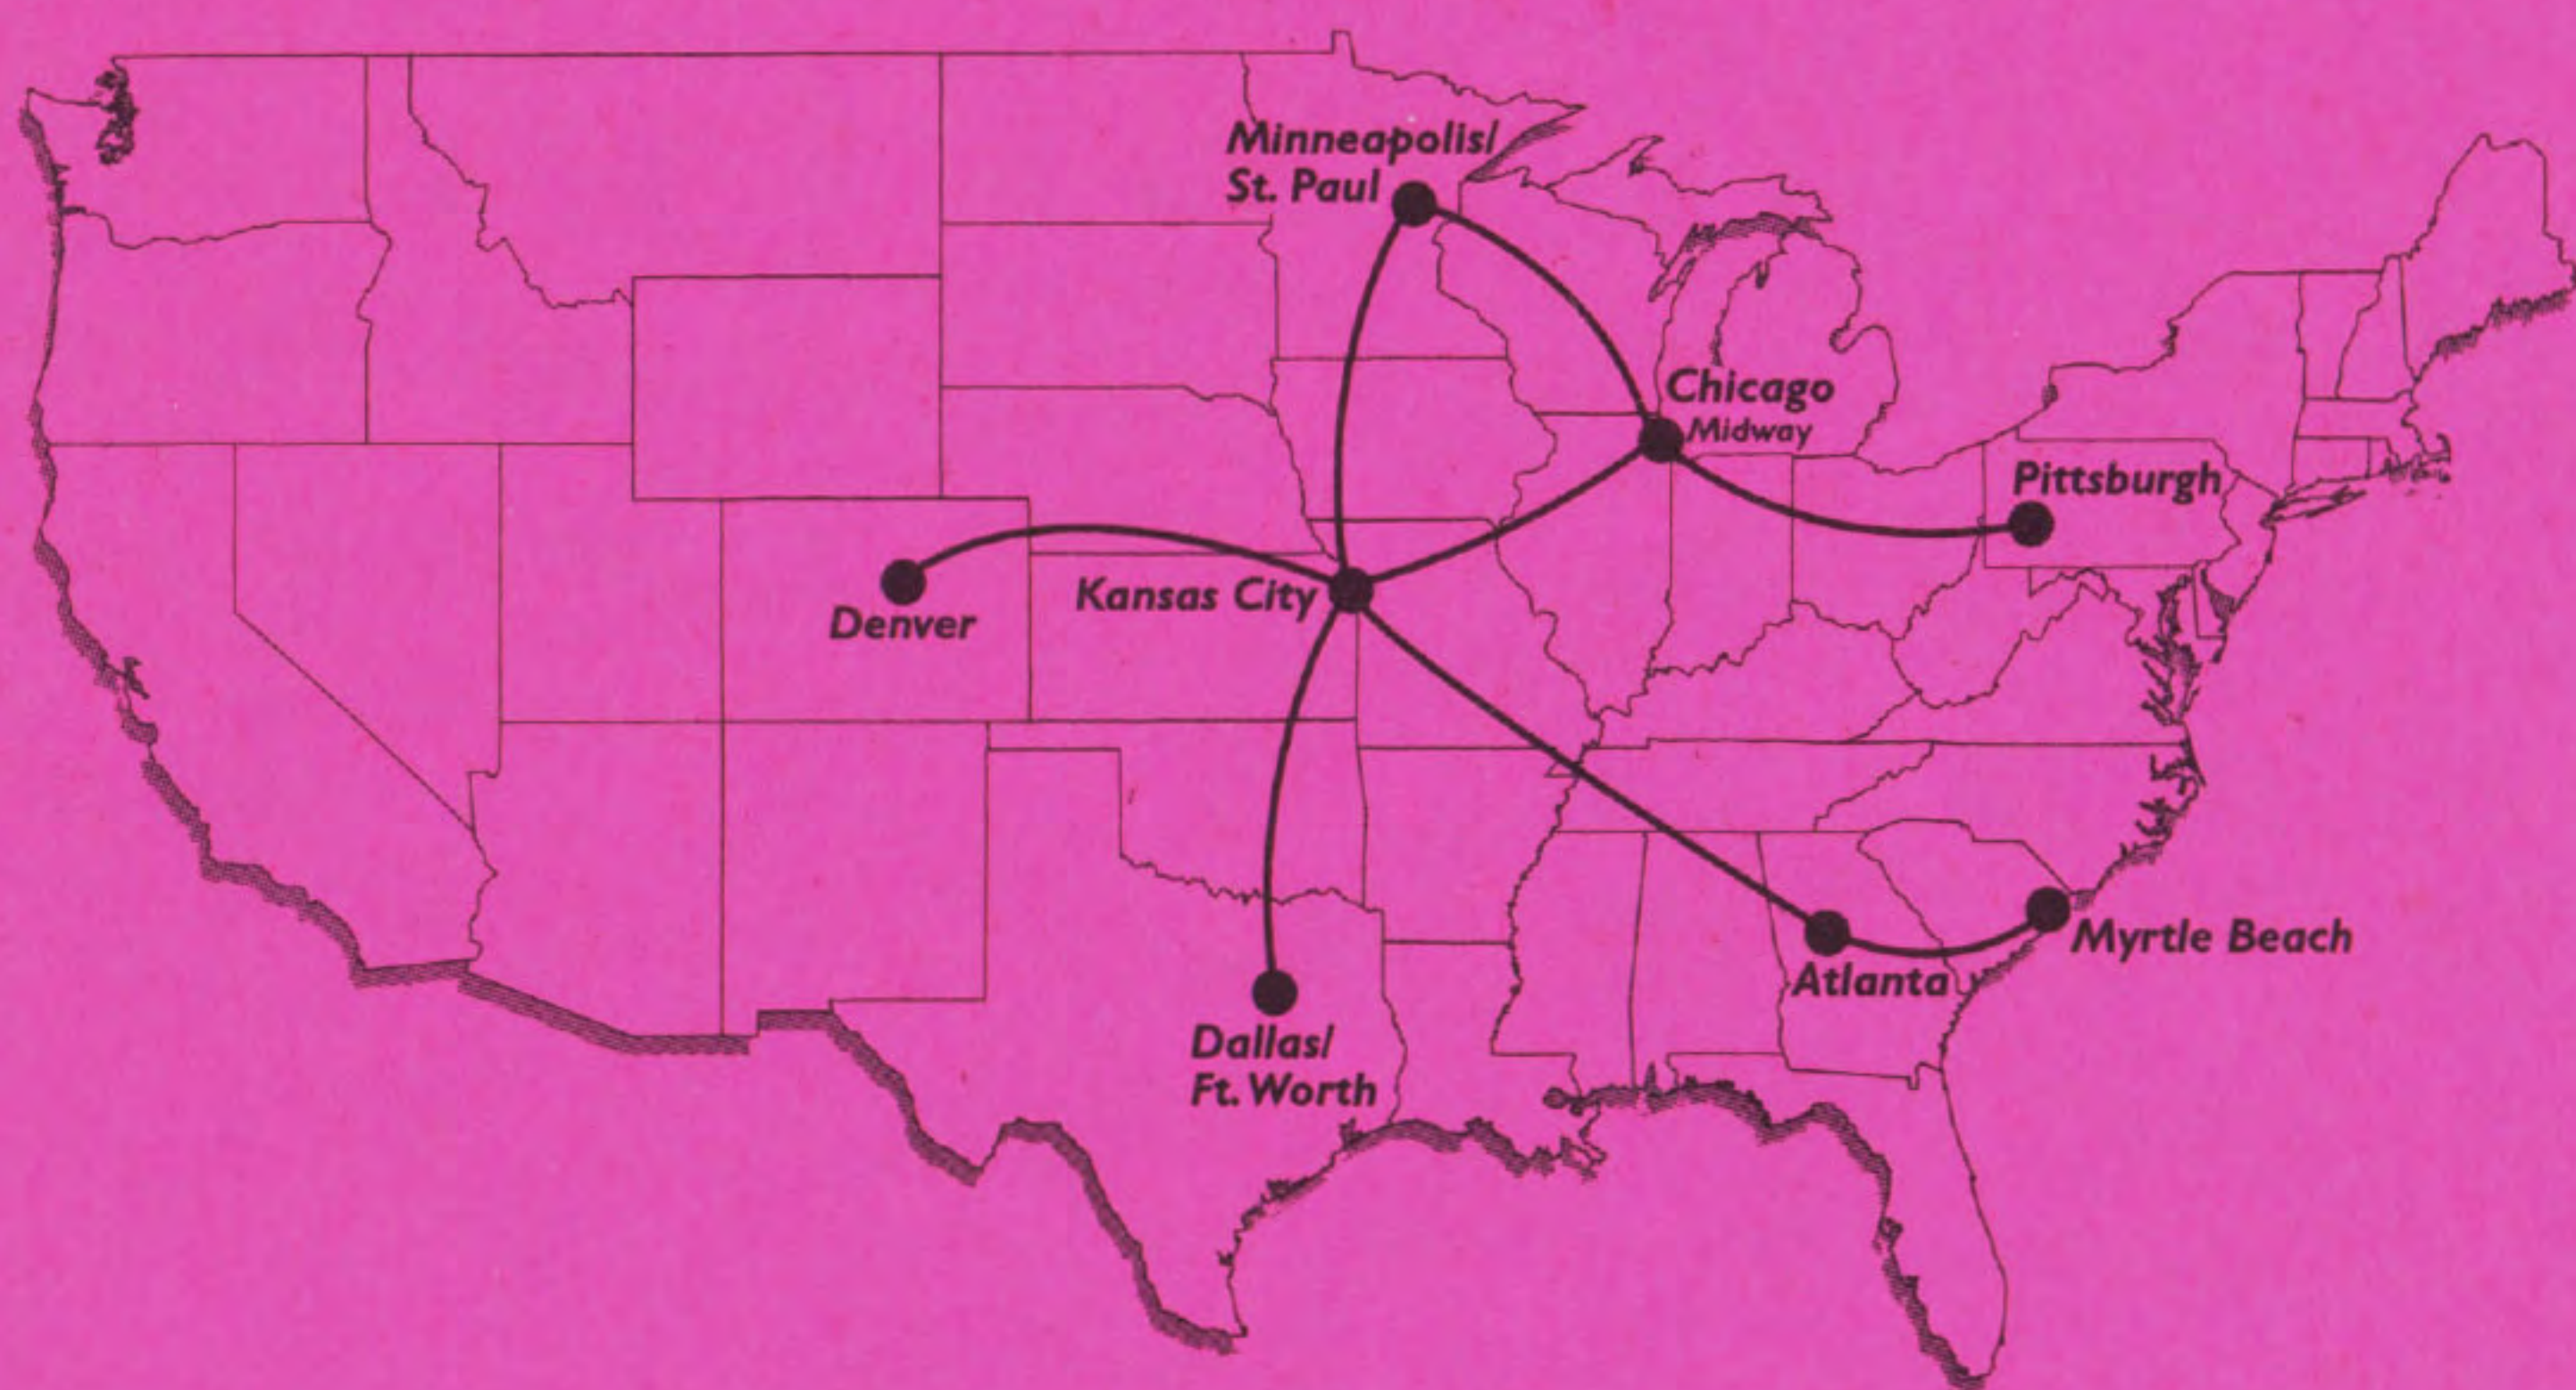

FLIGHT SCHEDULE

Effective June 15, 1998

**Now four flights daily
from Pittsburgh to
Chicago-Midway!**

*For Reservations, Information
and Consistently Low Fares Call:*

1-800-VANGUARD
(1-800-826-4827)

TDD (Hearing Impaired) 1-800-737-2303
www.flyvanguard.com

For Reservations
Call

1-800-VANGUARD

MYRTLE BEACH PITTSBURGH

Depart Arrive Flight # Freq. Via/ Stops

To Atlanta [ATL]

2:05p 3:10p 612 Daily 0
6:15p 7:20p 307 Daily 0

To Chicago - Midway [MDW]

2:05p 6:55p 612/588 Daily MCI
6:15p 10:55p 307/590 X6 MCI

To Dallas/Ft. Worth [DFW]

2:05p 7:05p 612/819 Daily MCI
6:15p 11:10p 307/821 X6 MCI

To Denver [DEN]

2:05p 6:10p 612/305 Daily MCI
6:15p 10:15p 307 X6 2

To Kansas City [MCI]

2:05p 4:50p 612 Daily 1
6:15p 9:00p 307 Daily 1