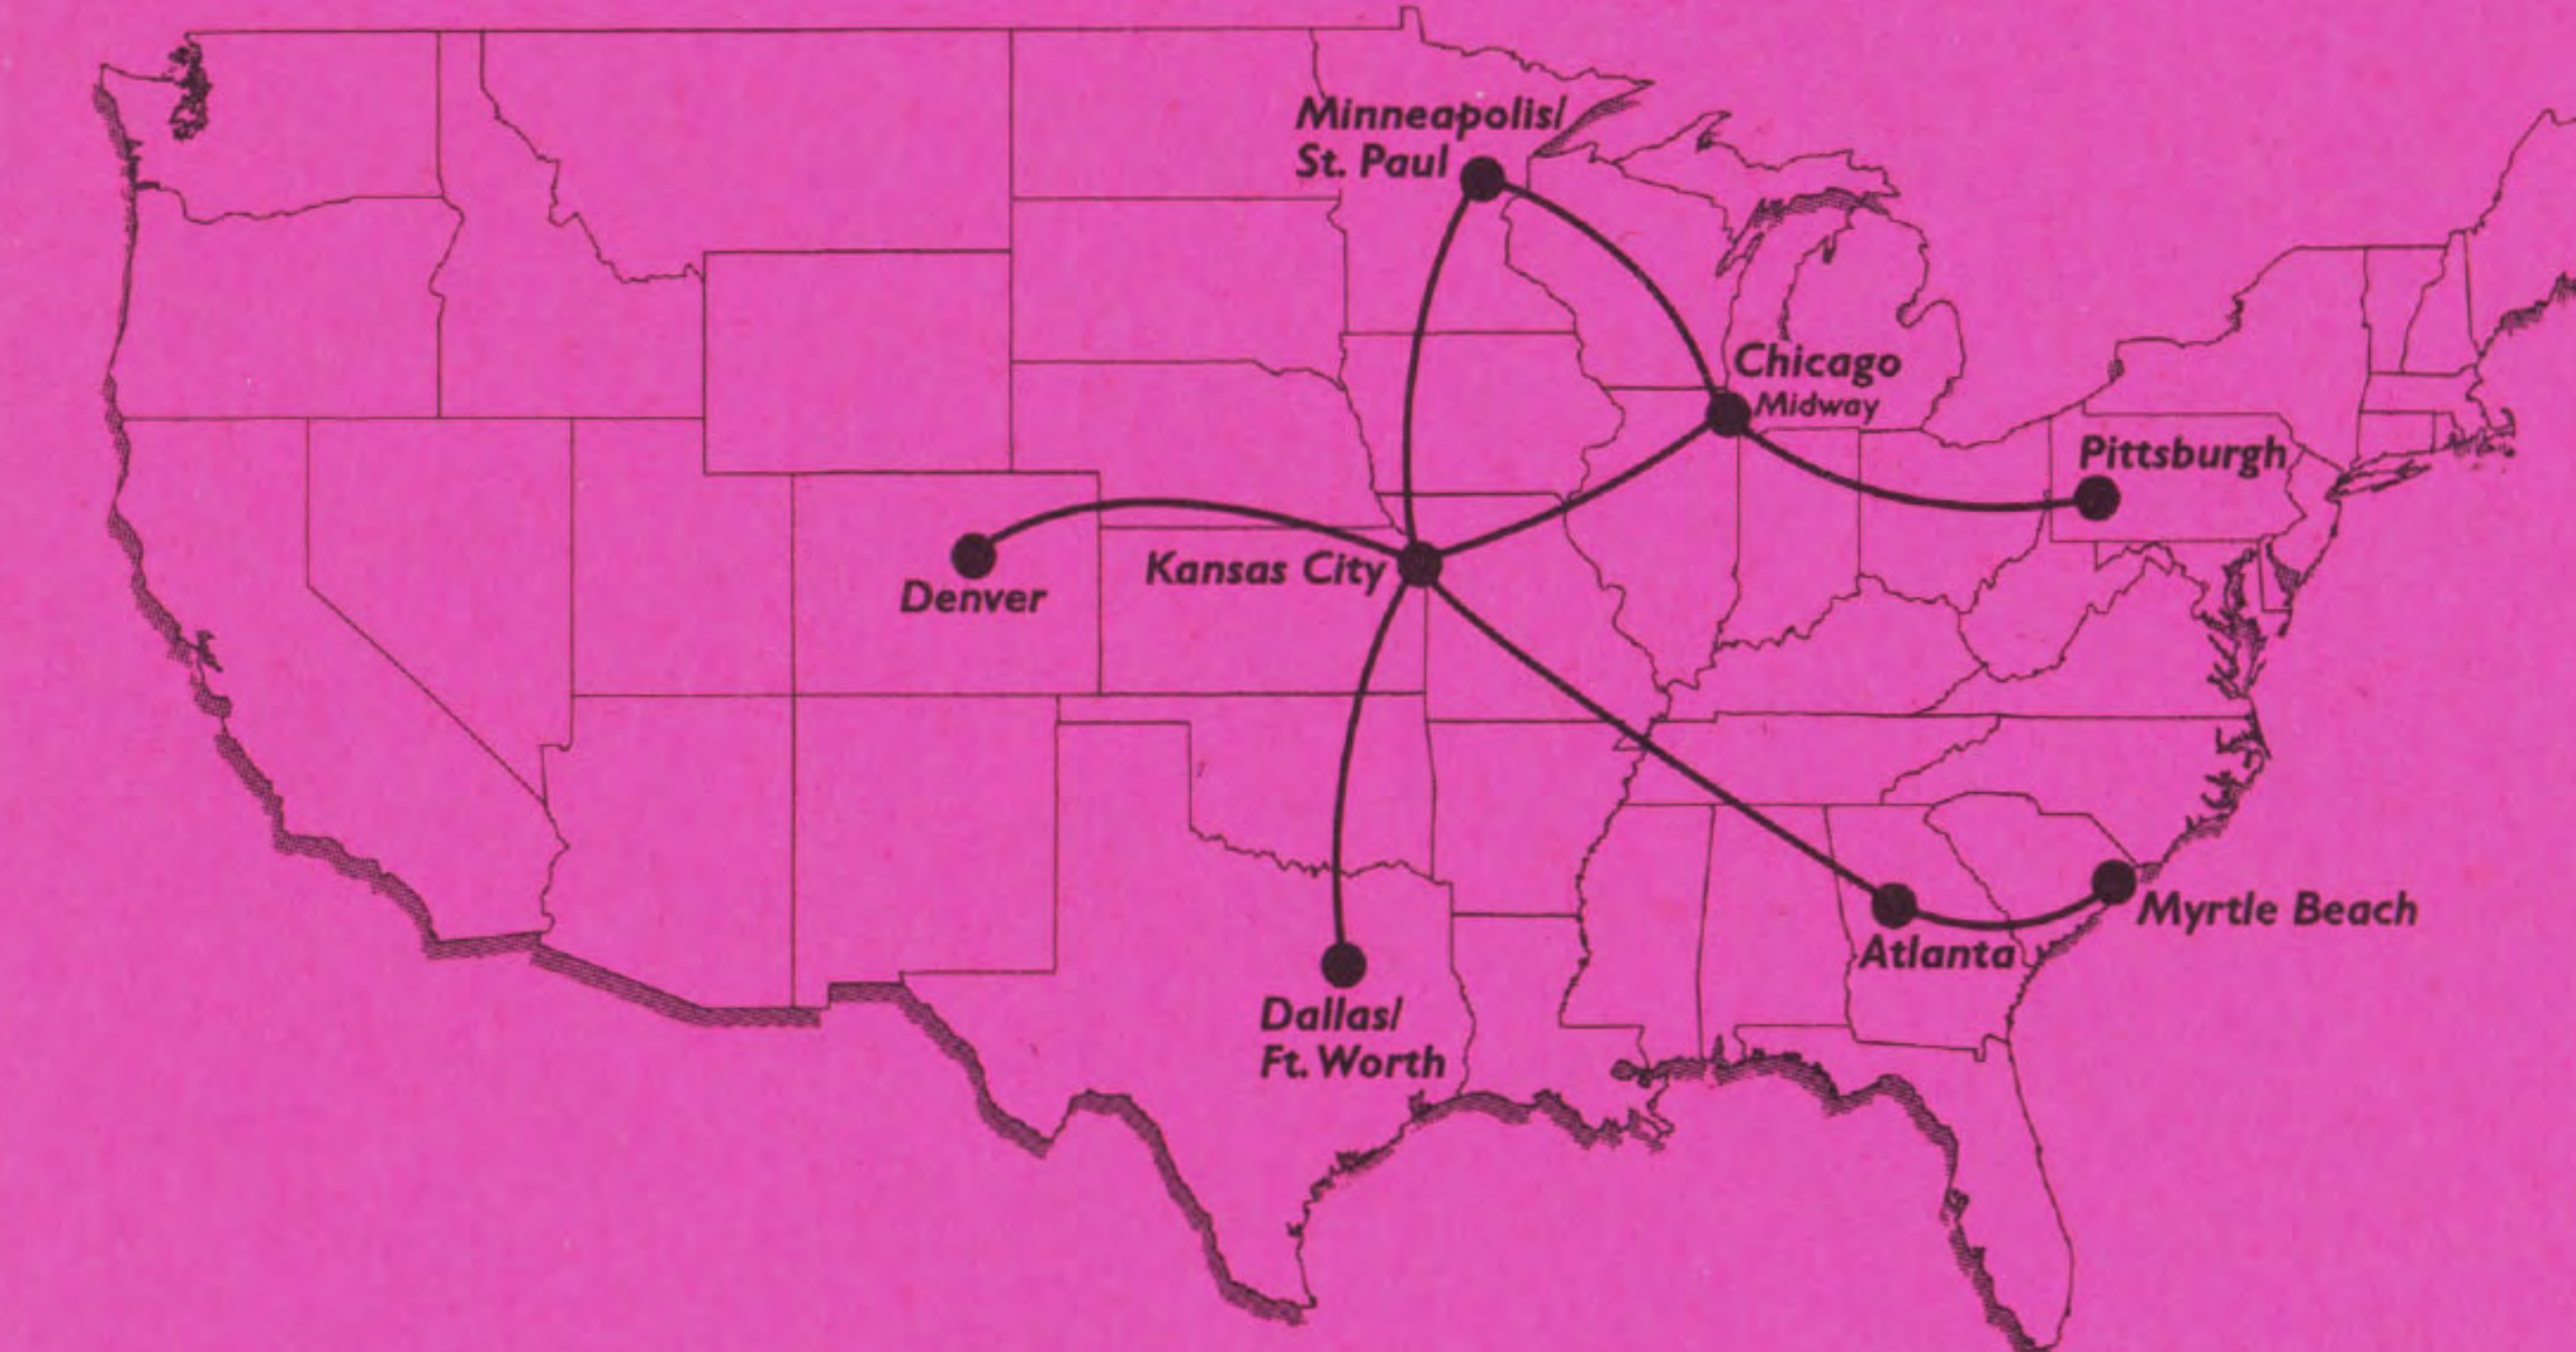

Call your Complete Vacation
Package Specialists . . .

TOLL FREE **1-888-404-5848**

M-F 7AM-6PM MDT

Closed Saturday and Sunday

7000 Squibb Road • Mission, KS 66202

FLIGHT SCHEDULE

Effective June 15, 1998

Now four flights daily
from Pittsburgh to
Chicago-Midway!

For Reservations, Information
and Consistently Low Fares Call:

1-800-VANGUARD
(1-800-826-4827)

TDD (Hearing Impaired) 1-800-737-2303
www.flyvanguard.com

VANTAGE POINTSSM

Vanguard's Frequent Flyer Program

When you fly with Vanguard Airlines, you always get the best value in the air and great service. Earning a free round-trip on Vanguard Airlines couldn't be easier. Just fly eight round-trips or 16 one-ways within one year and you will qualify for a free round-trip flight to any of Vanguard's great destinations!