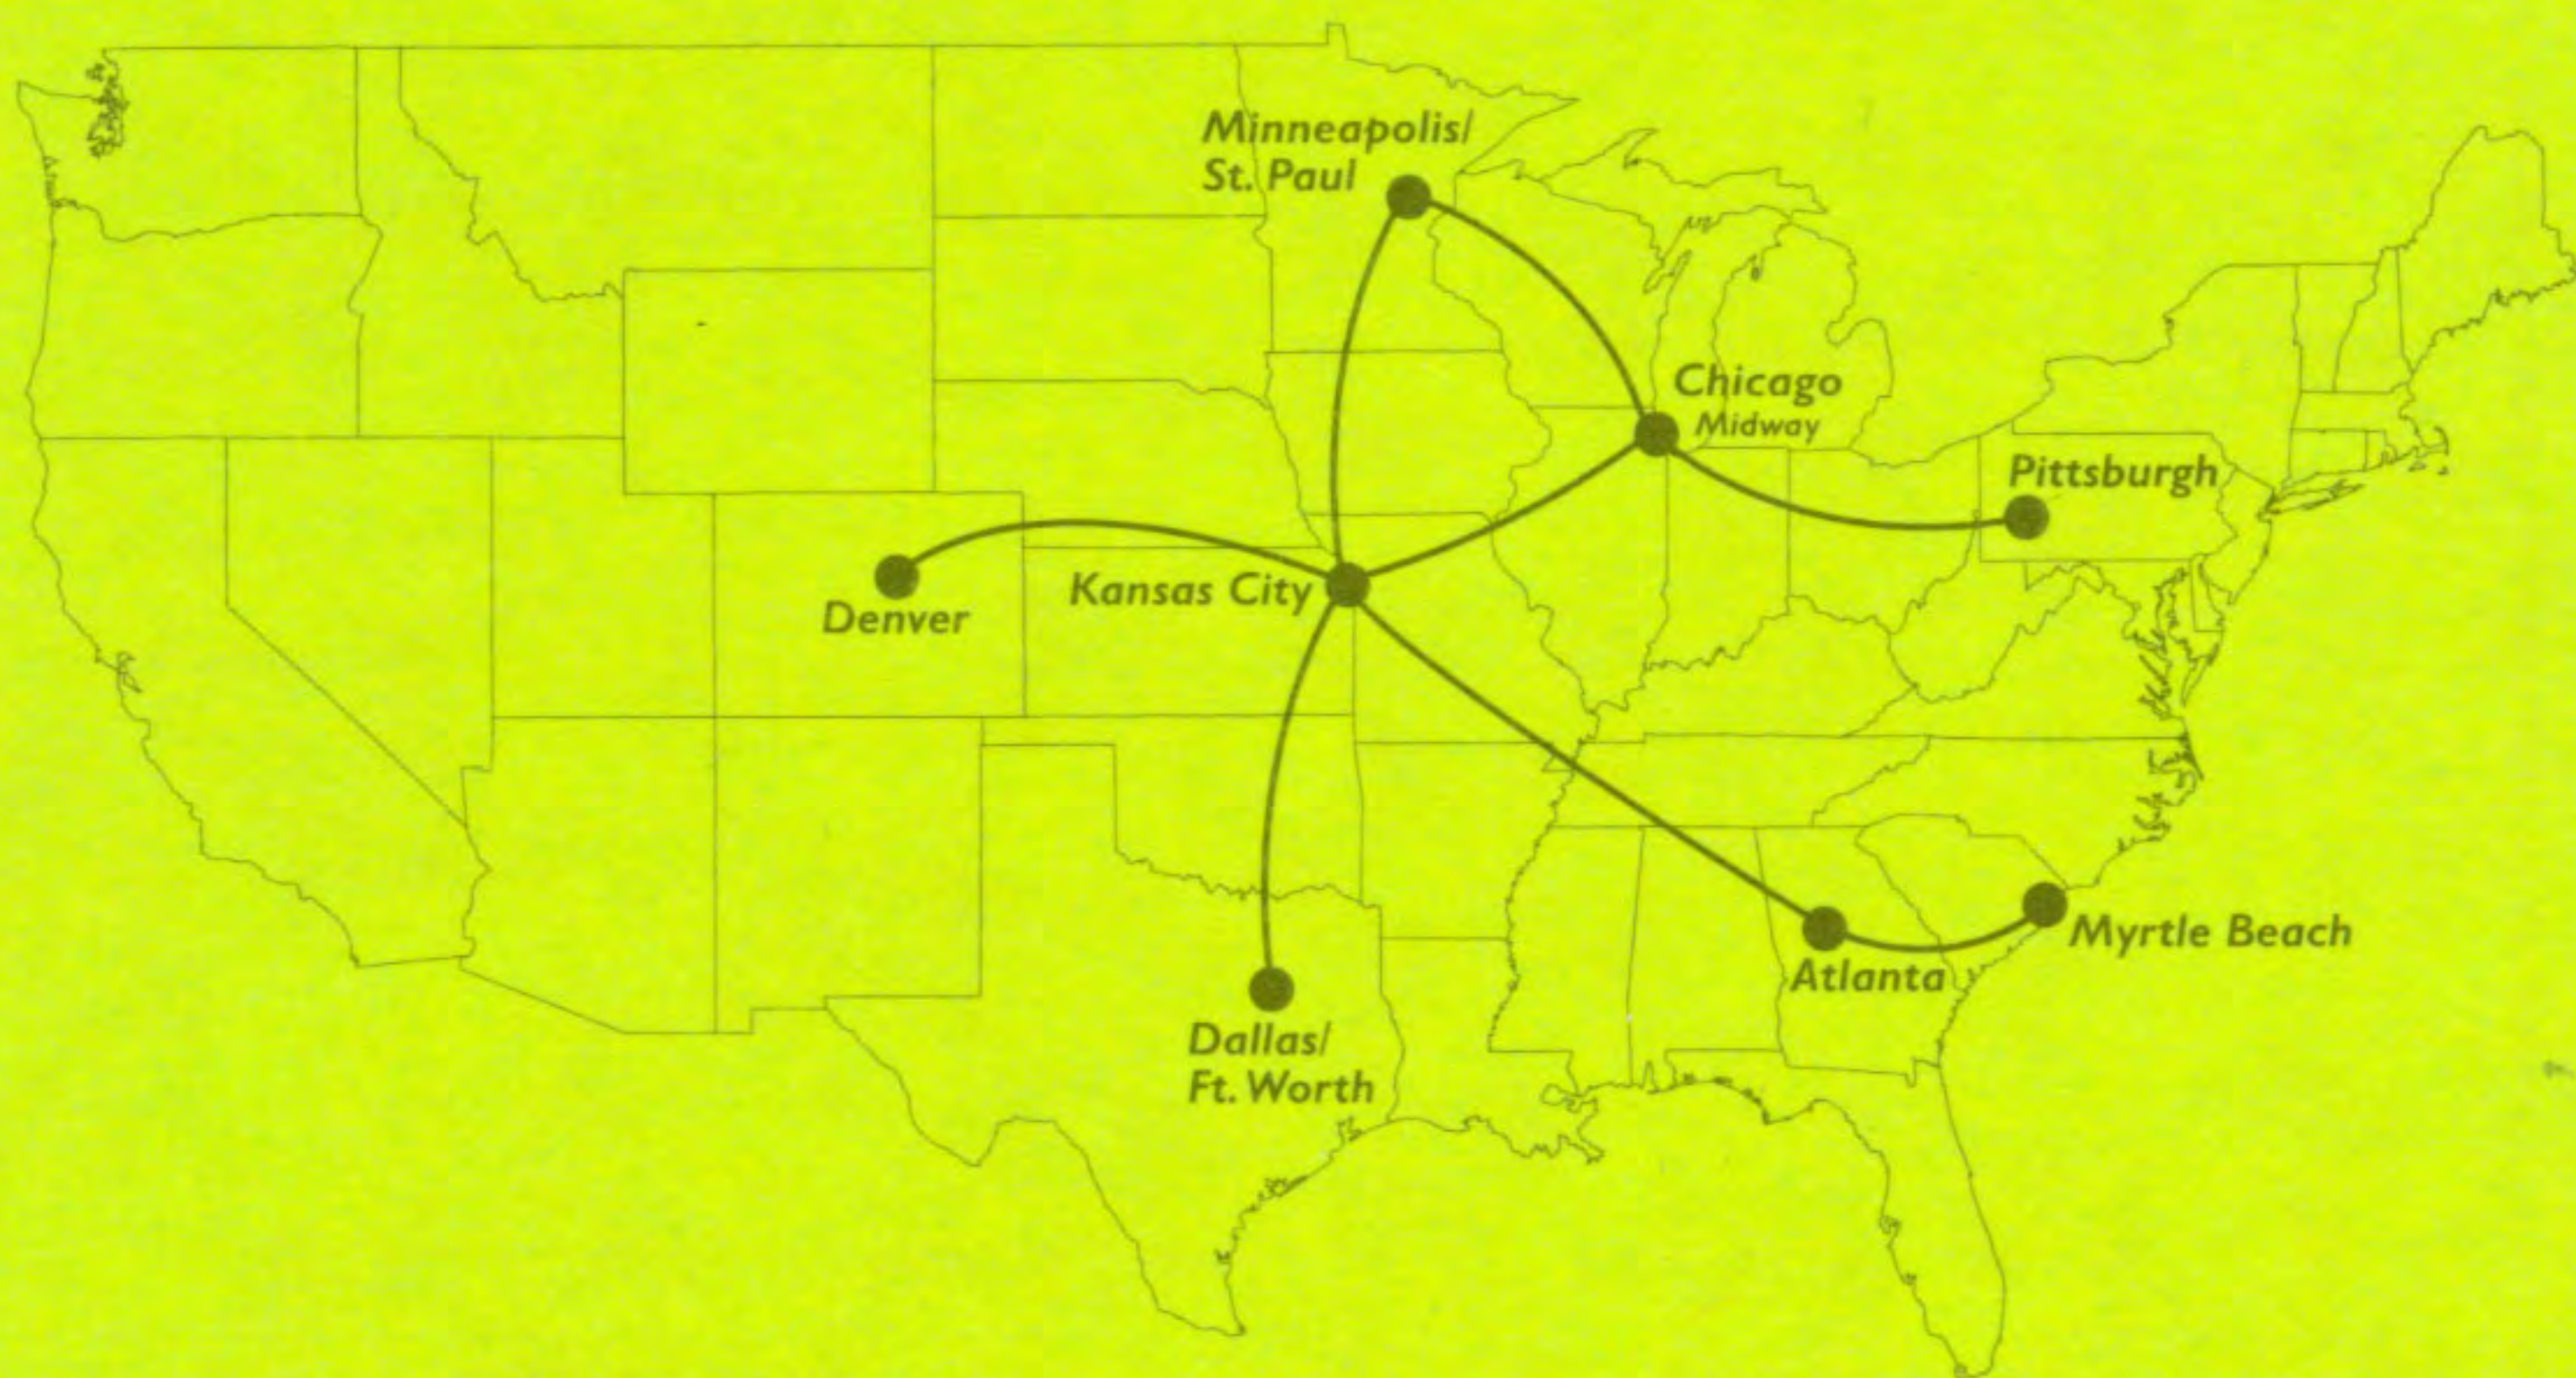

FLIGHT SCHEDULE

Effective January 6, 1999

Now featuring 6 non-stop flights between Kansas City and Denver!
(beginning March 15, 1999)

*For Reservations, Information
and Consistently Low Fares Call:*

1-800-VANGUARD
(1-800-826-4827)

*TDD (Hearing Impaired) 1-800-737-2303
www.flyvanguard.com*

VANTAGE POINTSSM

Vanguard's Frequent Flyer Program

When you fly with Vanguard Airlines, you always get the best value in the air and great service. Earning a free round-trip on Vanguard Airlines couldn't be easier. Just fly eight round-trips or 16 one-ways within one year and you will qualify for a free round-trip flight to any of Vanguard's great destinations!

7000 Squibb Road • Mission, KS 66202

FLIGHT SCHEDULE

Effective January 6, 1999

Now featuring 6 non-stop flights between Kansas City and Denver!
(beginning March 15, 1999)

For Reservations, Information and Consistently Low Fares Call:

VANGUARD VACATIONS

1-888-404-5848

Monday -Friday 7AM-6PM MST •
Closed Saturday and Sunday • TOLL FREE

*From Atlanta, other cities slightly higher. \$249 good thru 2/11/99, \$279 from 2/12/99—3/4/99, \$339 from 3/5/99—4/25/99. Based on double occupancy. Subject to availability. Some restrictions apply. Prices subject to change.