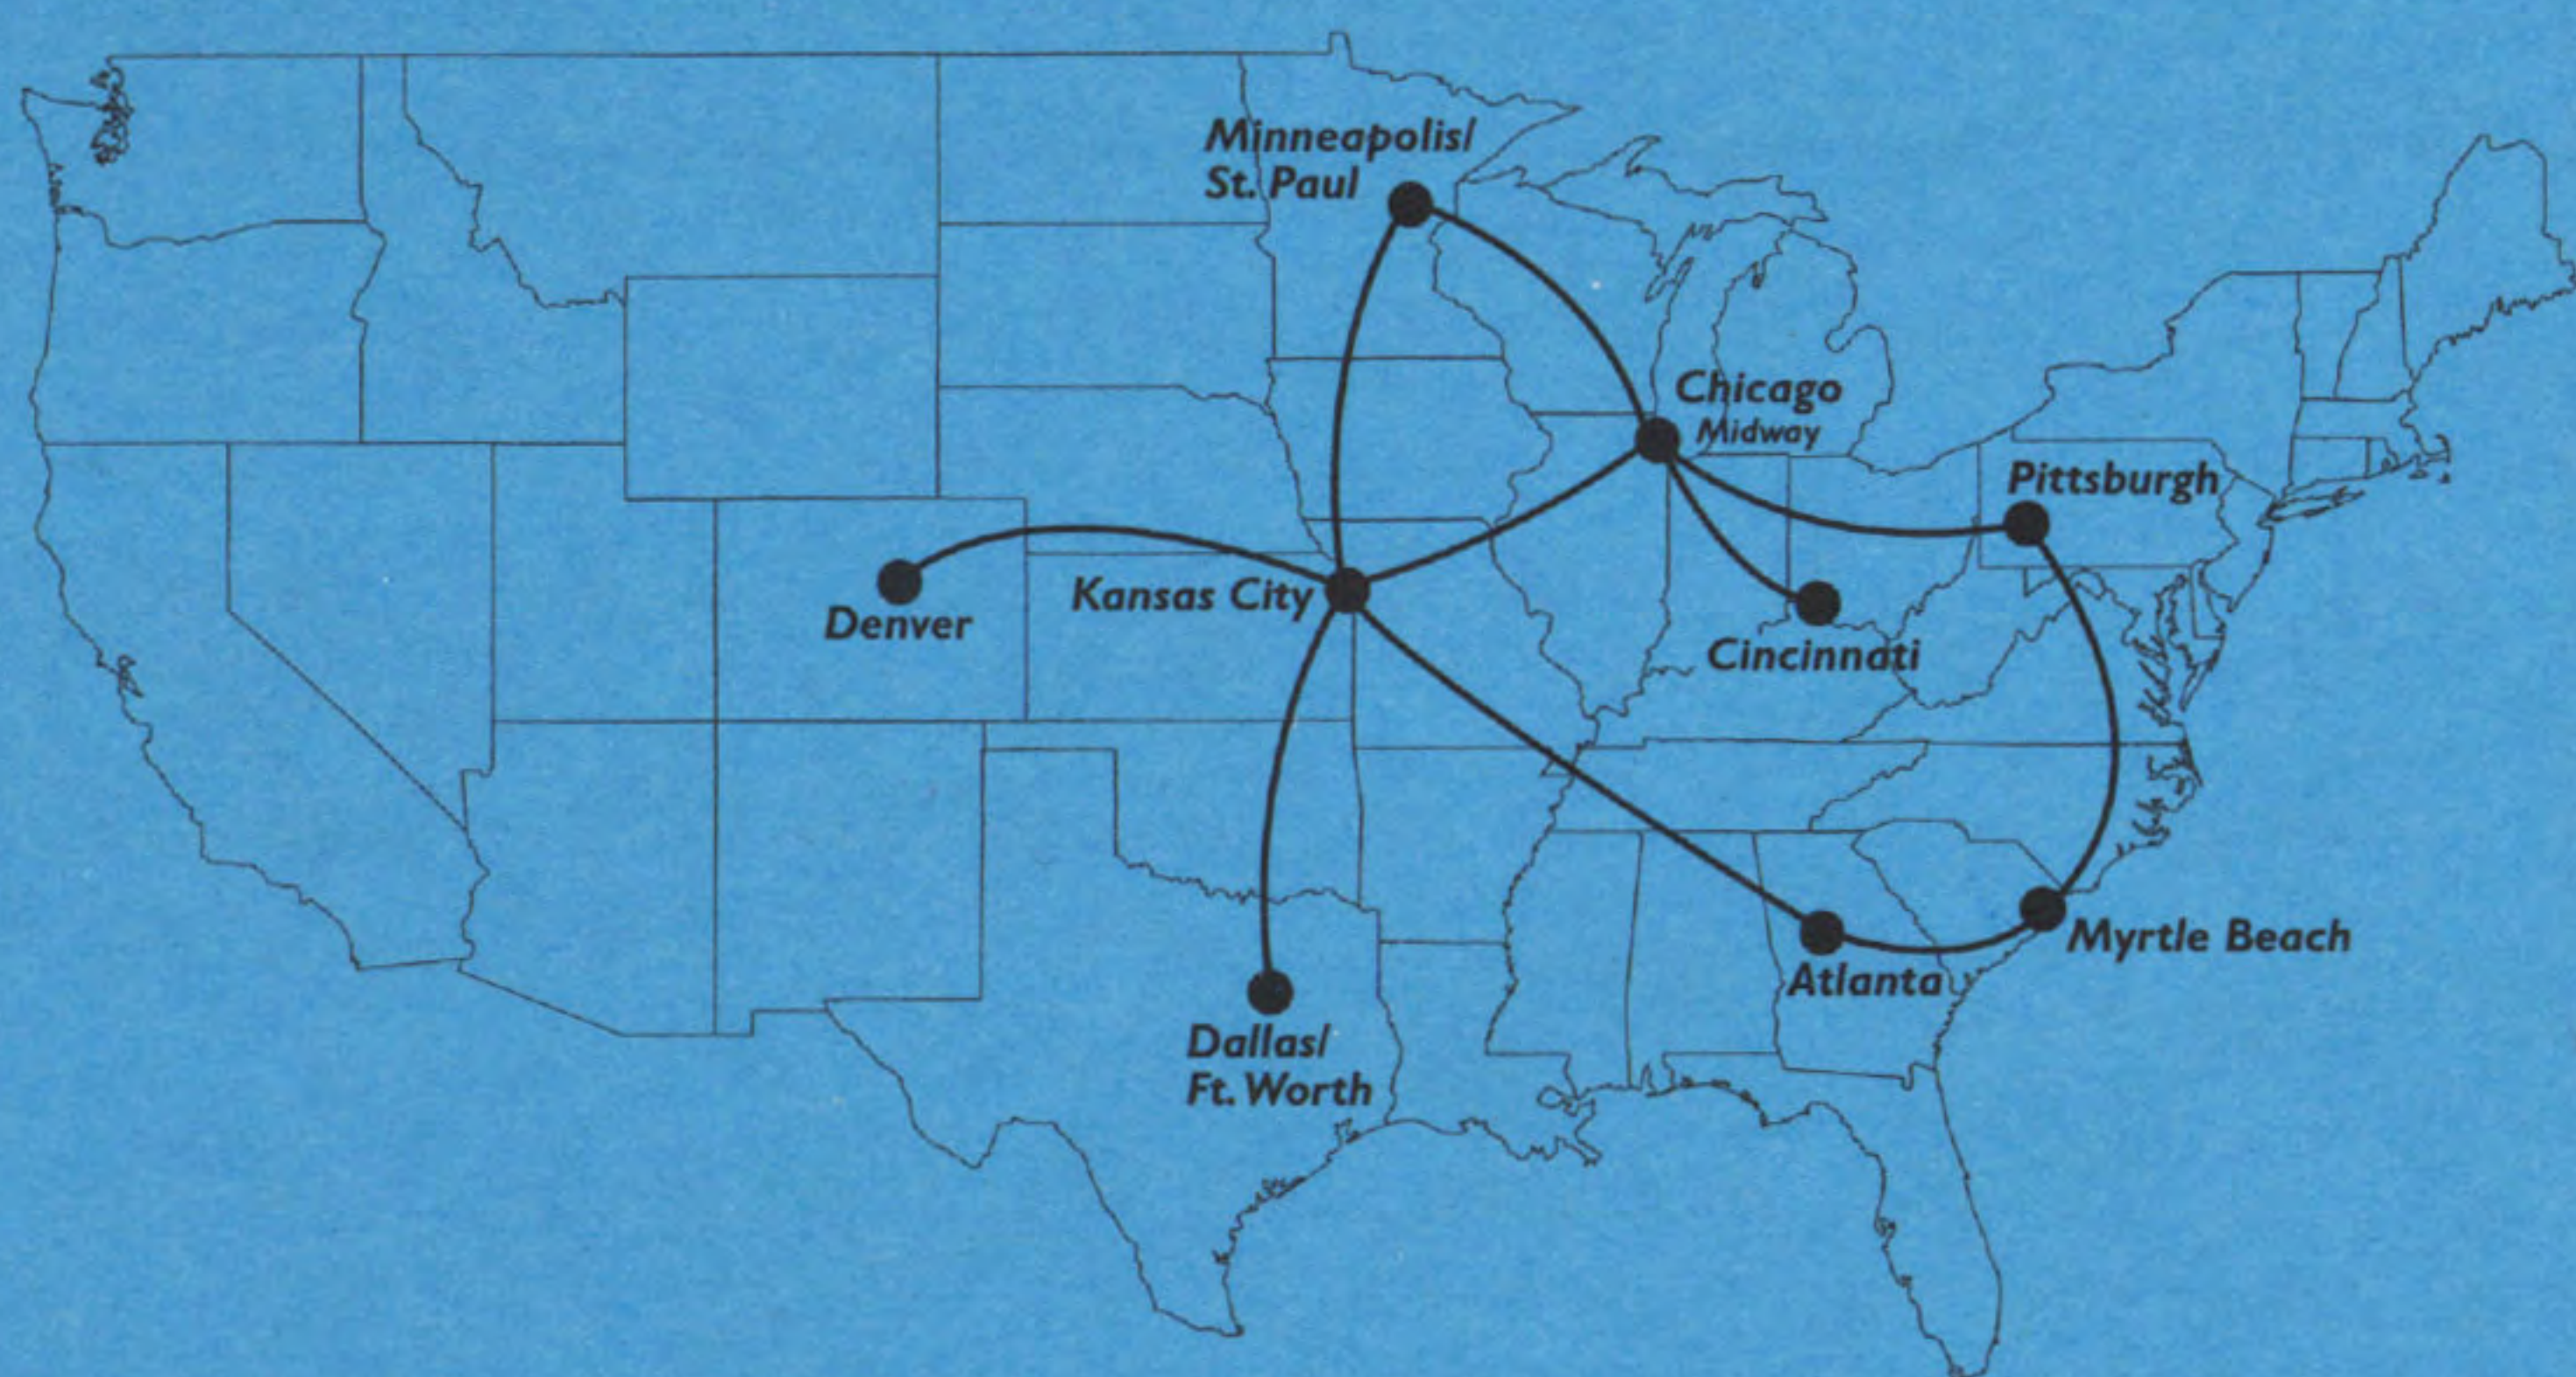

VANGUARD **AIRLINES**

FLIGHT SCHEDULE

Effective April 15, 1999

Now serving
CINCINNATI
— 4 flights daily —

**5 non-stop flights from Kansas City
to Atlanta starting June 1, 1999!**

*For Reservations, Information
and Consistently Low Fares Call:*

1-800-VANGUARD
(1-800-826-4827)

TDD (Hearing Impaired) 1-800-737-2303
www.flyvanguard.com

VANTAGE POINTSSM

Vanguard's Frequent Flyer Program

When you fly with Vanguard Airlines, you always get the best value in the air and great service. Earning a free round-trip on Vanguard Airlines couldn't be easier. Just fly eight round-trips or 16 one-ways within one year and you will qualify for a free round-trip flight to any of Vanguard's great destinations!

As a member of the Vantage PointsSM program, you will be eligible for incentive fares and promotions. Just pick up a Vantage PointsSM application at any Vanguard ticket counter, fill out the flight information and you will be on your way to earning free flights fast!

7000 Squibb Road • 3rd Floor
Mission, KS • 66202

FLIGHT SCHEDULE

Effective April 15, 1999

Now serving
CINCINNATI

— 4 flights daily —

**5 non-stop flights from Kansas City
to Atlanta starting June 1, 1999!**