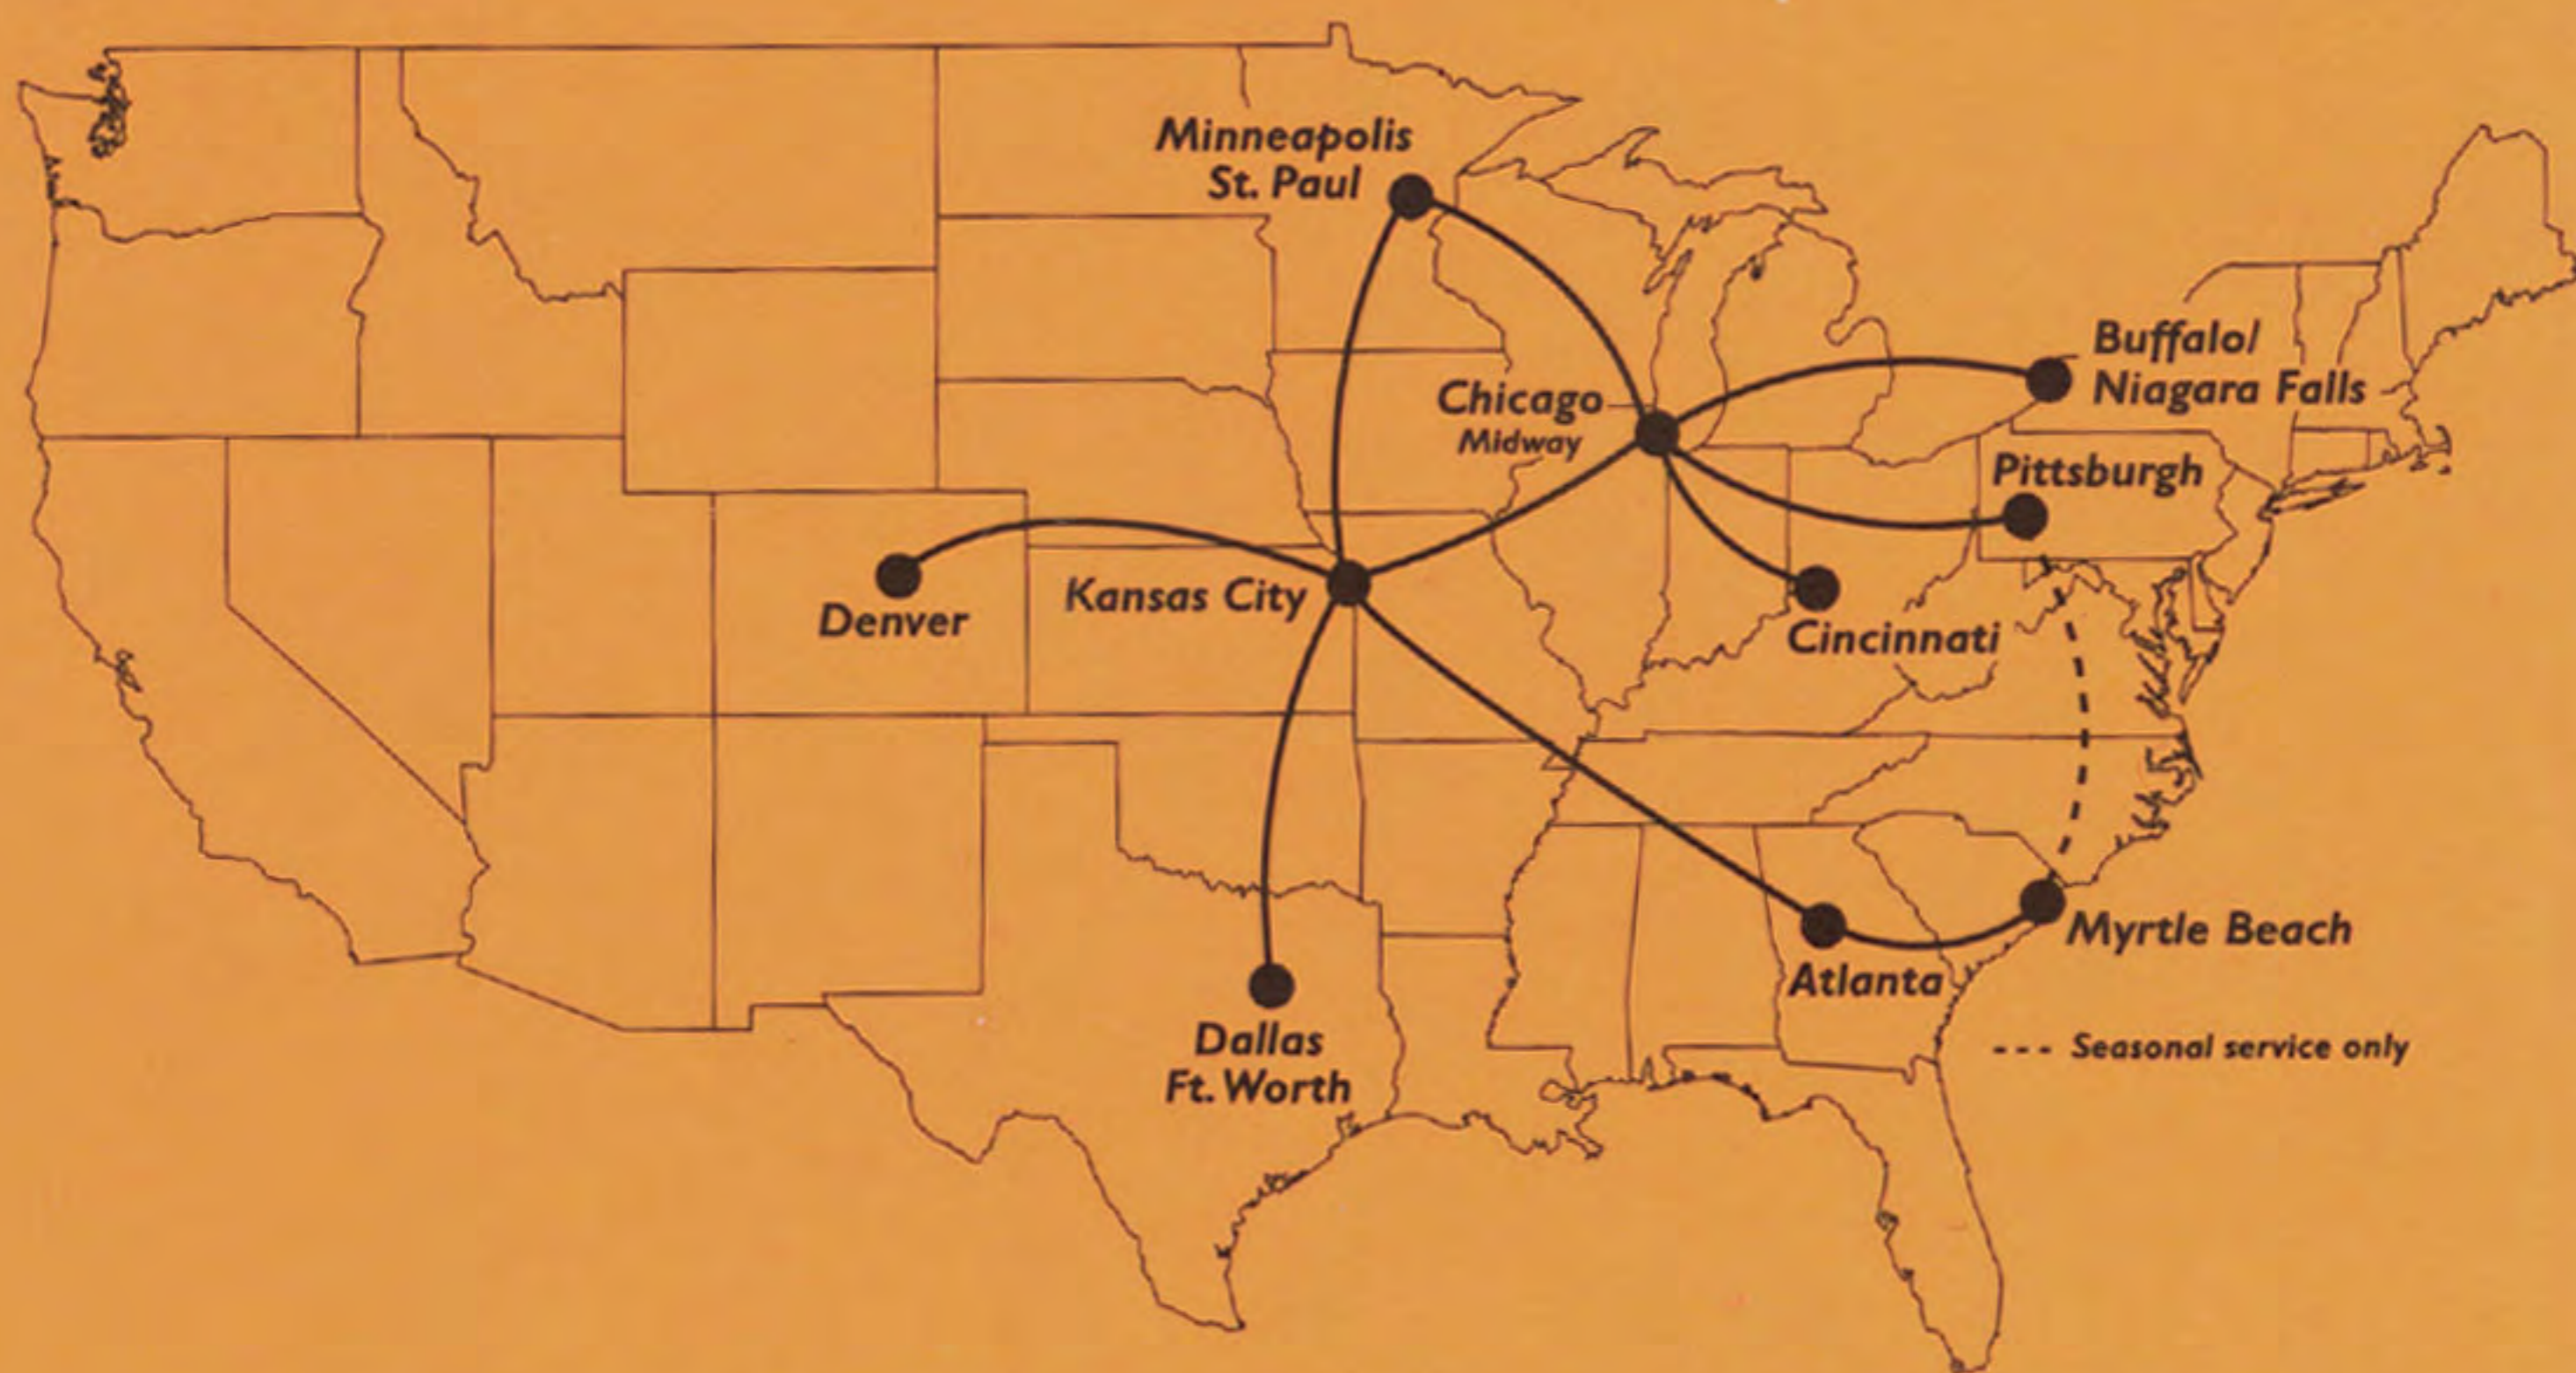

FLIGHT SCHEDULE

Effective July 15, 1999

Now serving

BUFFALO

(and NIAGARA FALLS)

— 4 flights daily from Chicago (Midway) —

For Reservations, Information
and Consistently Low Fares, Call:

1-800-VANGUARD
(1-800-826-4827)

TDD (Hearing Impaired) 1-800-737-2303
www.flyvanguard.com

MYRTLE BEACH [MYR] PITTSBURGH [PIT]

Depart	Arrive	Flight #	Freq.	Via/ Stops	Depart	Arrive	Flight #	Freq.	Via/ Stops
--------	--------	----------	-------	---------------	--------	--------	----------	-------	---------------

To Atlanta [ATL]

2:05p	3:15p	612	Daily	0
6:30p	7:40p	307	Daily	0

To Buffalo/Niagara Falls [BUF]

1:25p	7:20p	707/742	6 ♦	MDW
-------	-------	---------	-----	-----

To Chicago - Midway [MDW]

1:25p	3:45p	707	6 ♦	1
2:05p	6:45p	612/588	Daily	MCI
6:30p	10:55p	307/590	X6 •	MCI

To Dallas/Ft. Worth [DFW]

2:05p	7:00p	612/819	Daily	MCI
6:30p	11:15p	307/821	X6 •	MCI

To Denver [DEN]

2:05p	6:10p	612/305	Daily	MCI
6:30p	10:35p	307	X6 •	2

To Kansas City [MCI]

2:05p	4:55p	612	Daily	1
6:30p	9:15p	307	Daily	1