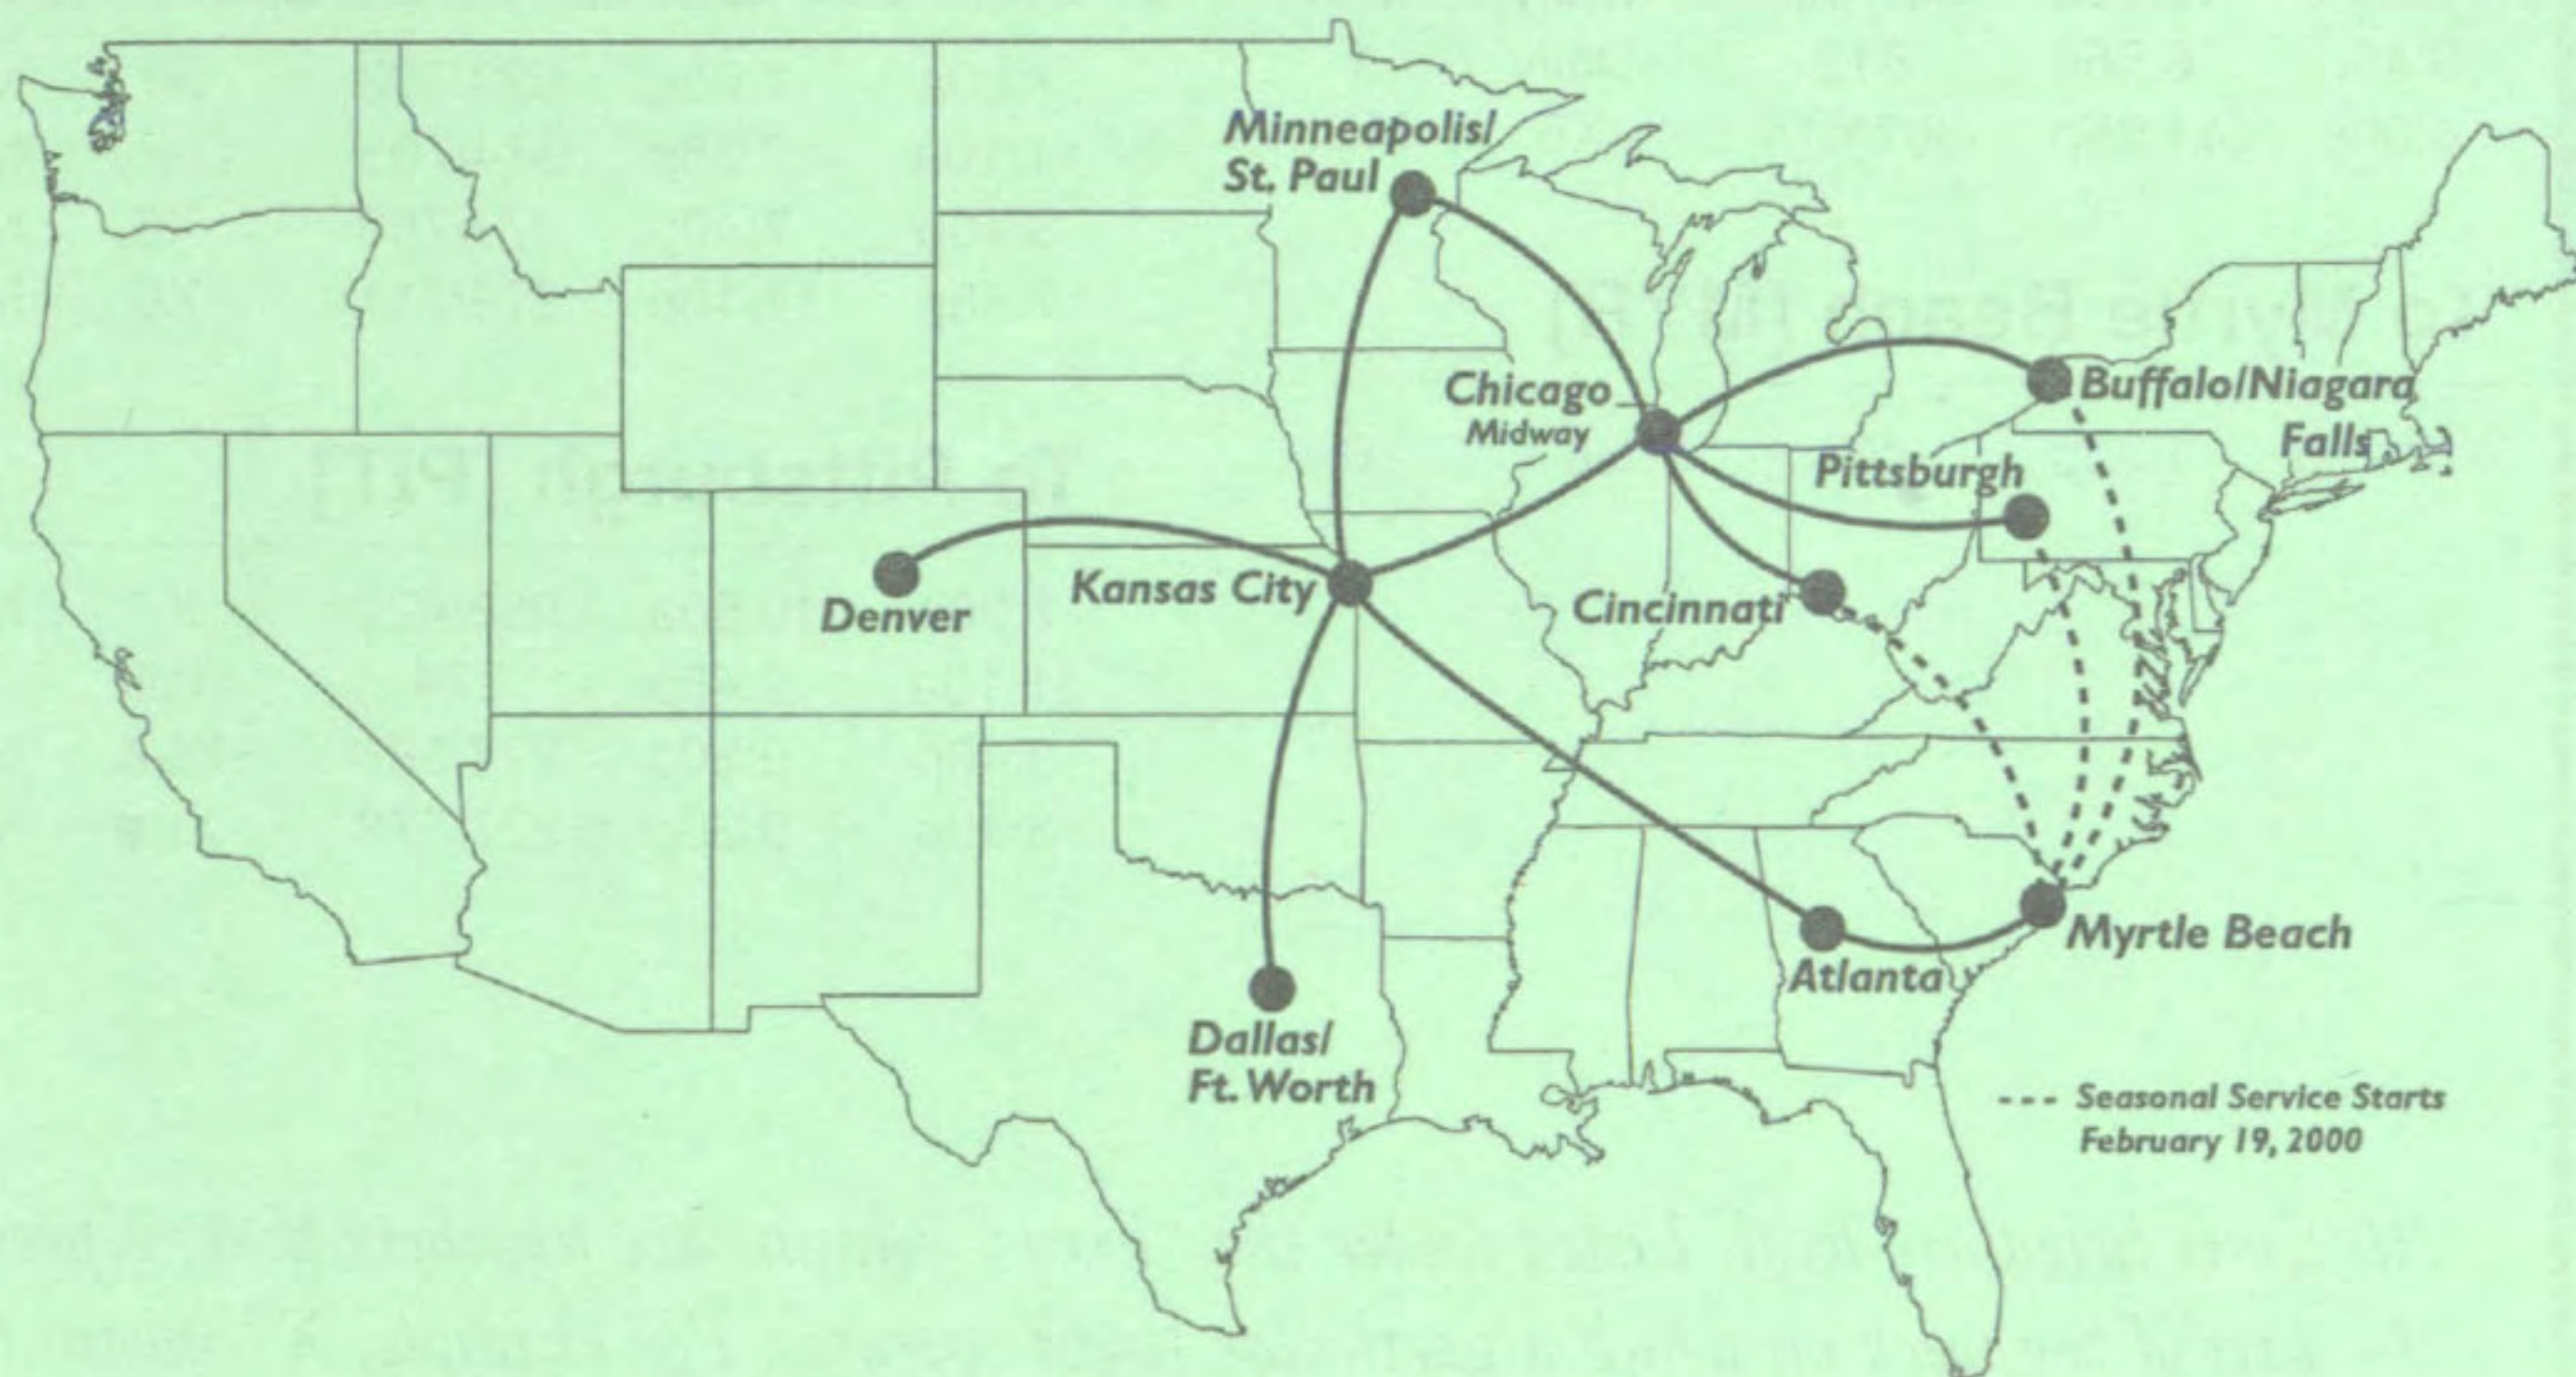

FLIGHT SCHEDULE

Effective November 1, 1999

NEW!

ONLINE BOOKING NOW
AVAILABLE!

www.flyvanguard.com

For Reservations & Information:

1-800-VANGUARD
(1-800-826-4827)

TDD (Hearing Impaired) 1-800-737-2303

www.flyvanguard.com

MYRTLE BEACH [MYR] PITTSBURGH [PIT]

Depart Arrive Flight # Freq. Via/ Stops

To Atlanta [ATL]

2:05p 3:15p 612 Daily 0

To Chicago - Midway [MDW]

2:05p 6:45p 612/588 Daily▲ MCI
2:05p 6:45p 612/578 Daily■ MCI

To Dallas/Ft. Worth [DFW]

2:05p 7:00p 612/819 Daily MCI

To Denver [DEN]

2:05p 6:10p 612/305 Daily MCI

To Kansas City [MCI]

2:05p 4:55p 612 Daily 1

To Minn./St. Paul [MSP]

2:05p 6:55p 612 Daily 2