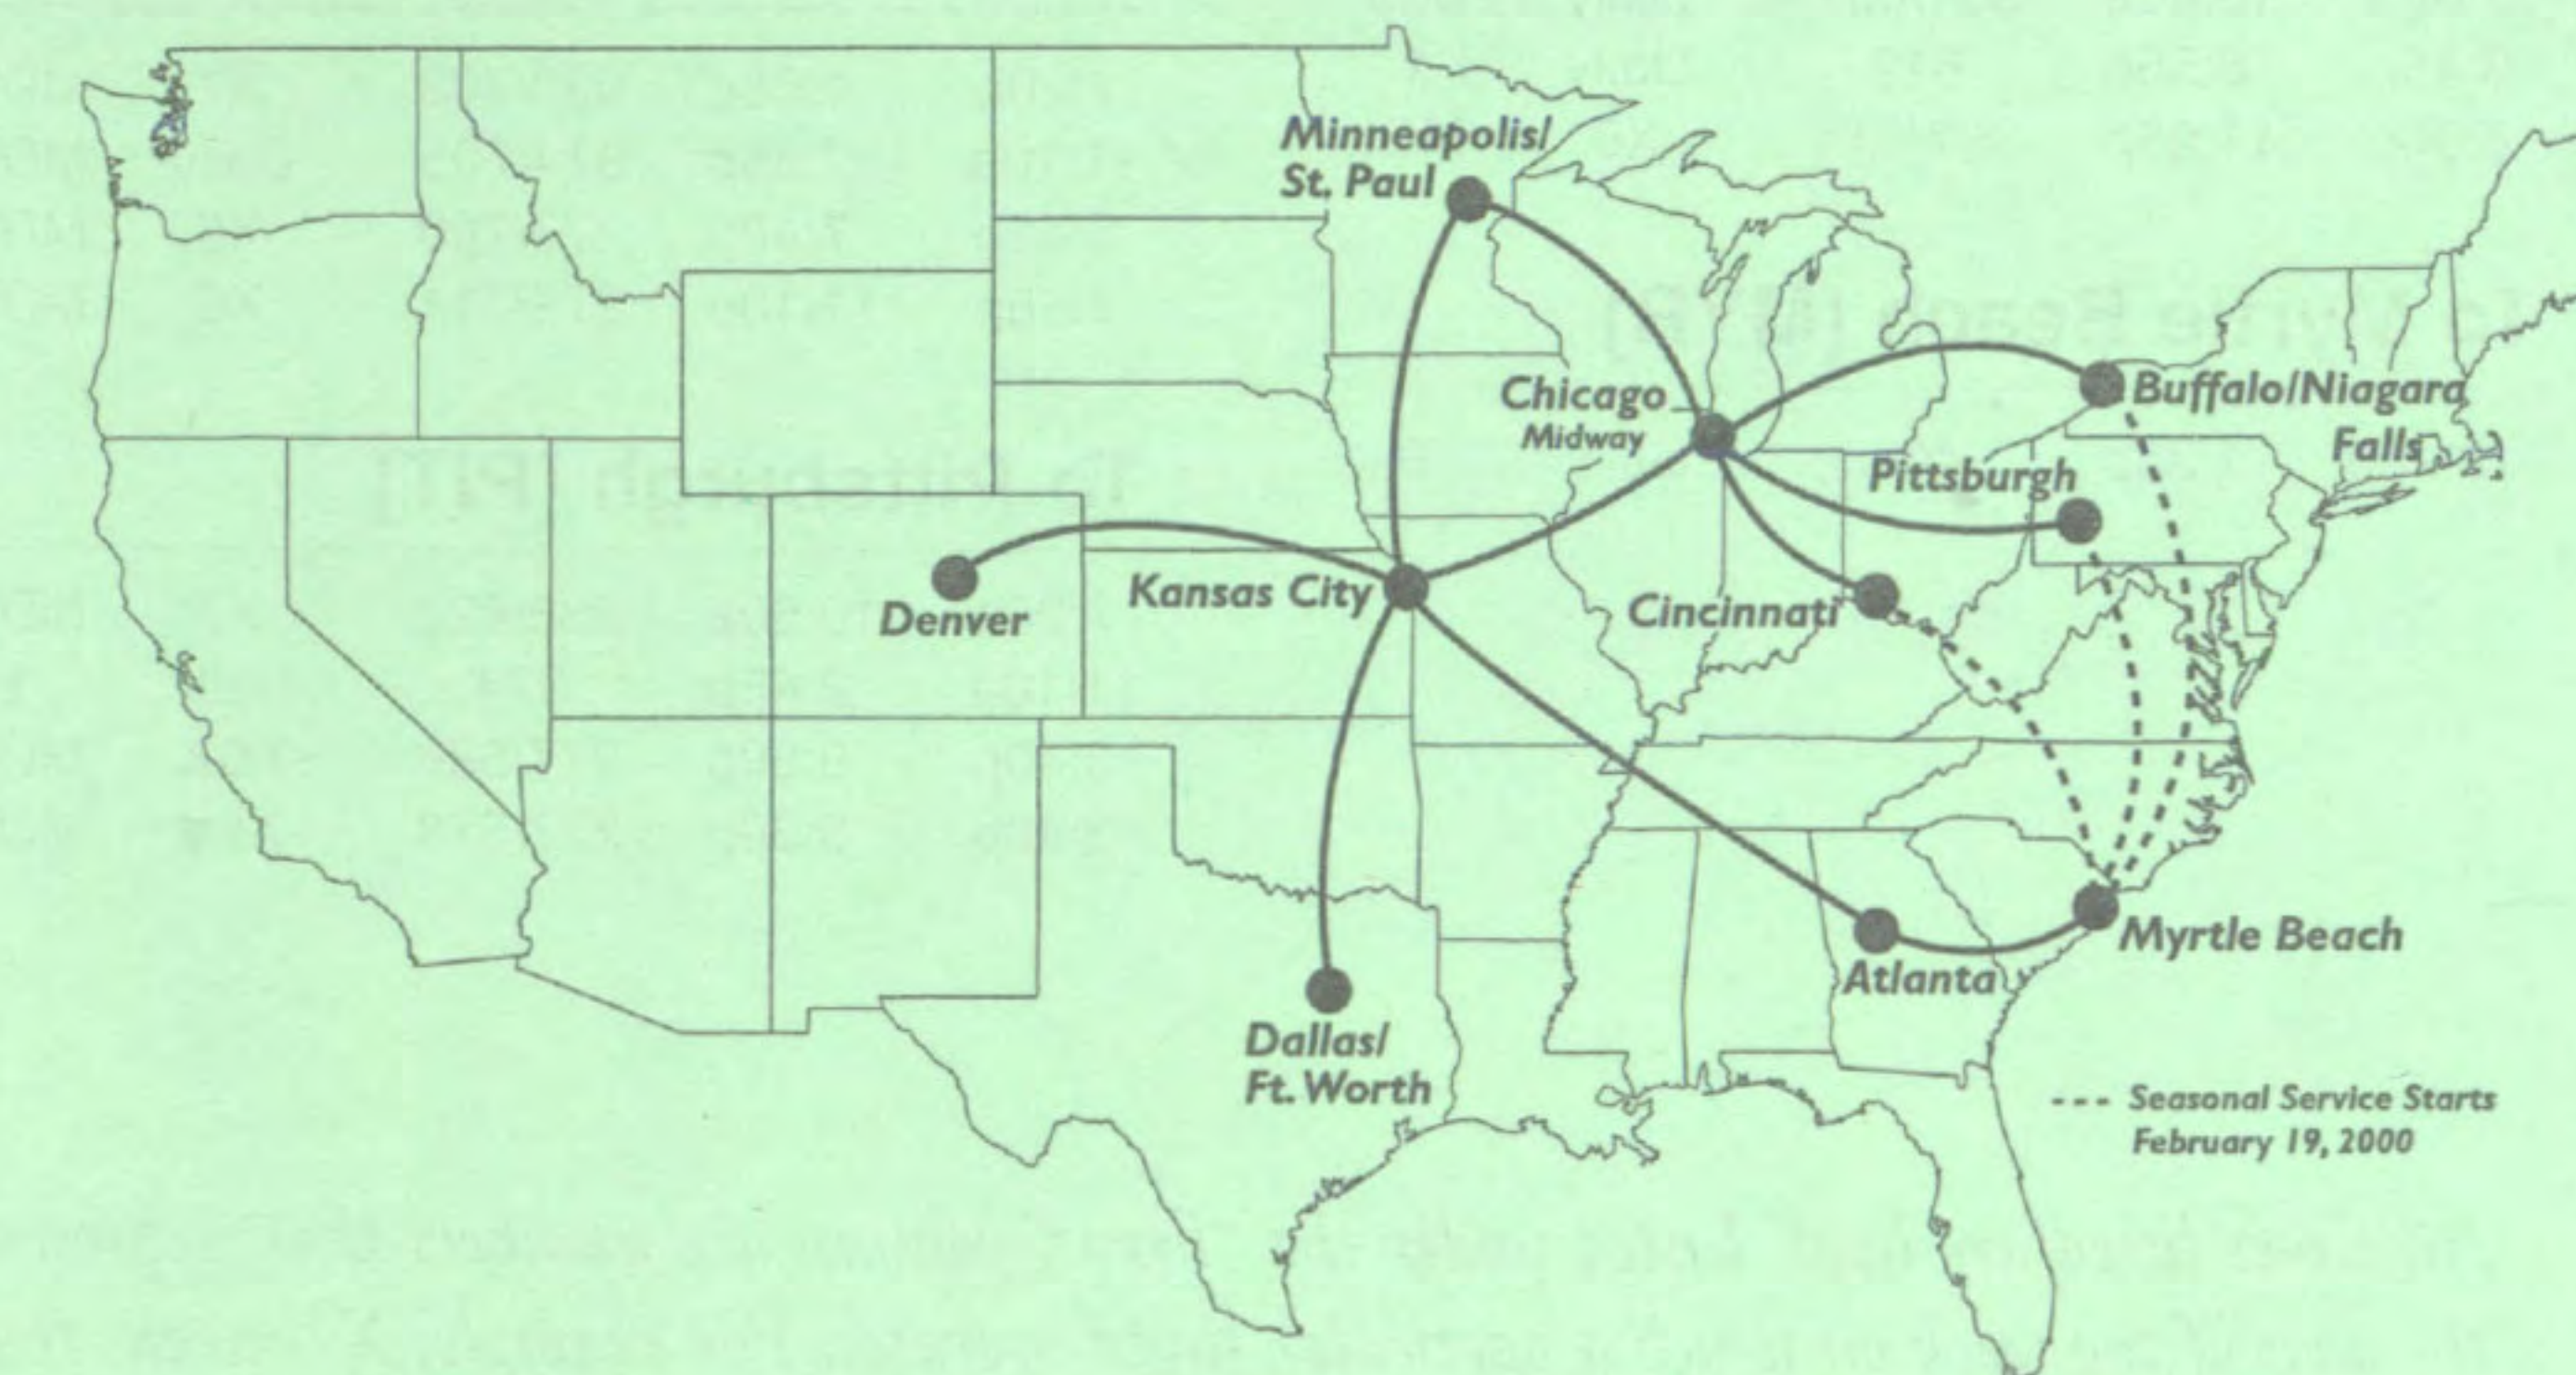

VANGUARD AIRLINES

533 Mexico City Avenue
Kansas City • MO • 64153

BIG CITIES.
small prices.

VANGUARD AIRLINES

FLIGHT SCHEDULE

Effective November 1, 1999

NEW!
ONLINE BOOKING NOW
AVAILABLE!
www.flyvanguard.com

For Reservations & Information:

1-800-VANGUARD
(1-800-826-4827)

TDD (Hearing Impaired) 1-800-737-2303

www.flyvanguard.com

SKI COLORADO!

FROM THIS 3 DAY/2 NIGHT PACKAGE INCLUDES:

\$289* PER PERSON

- Round-Trip Airfare
- 3 Days, 2 Nights Lodging at Breckenridge Mountain Lodge
- 1 Day Ski Pass