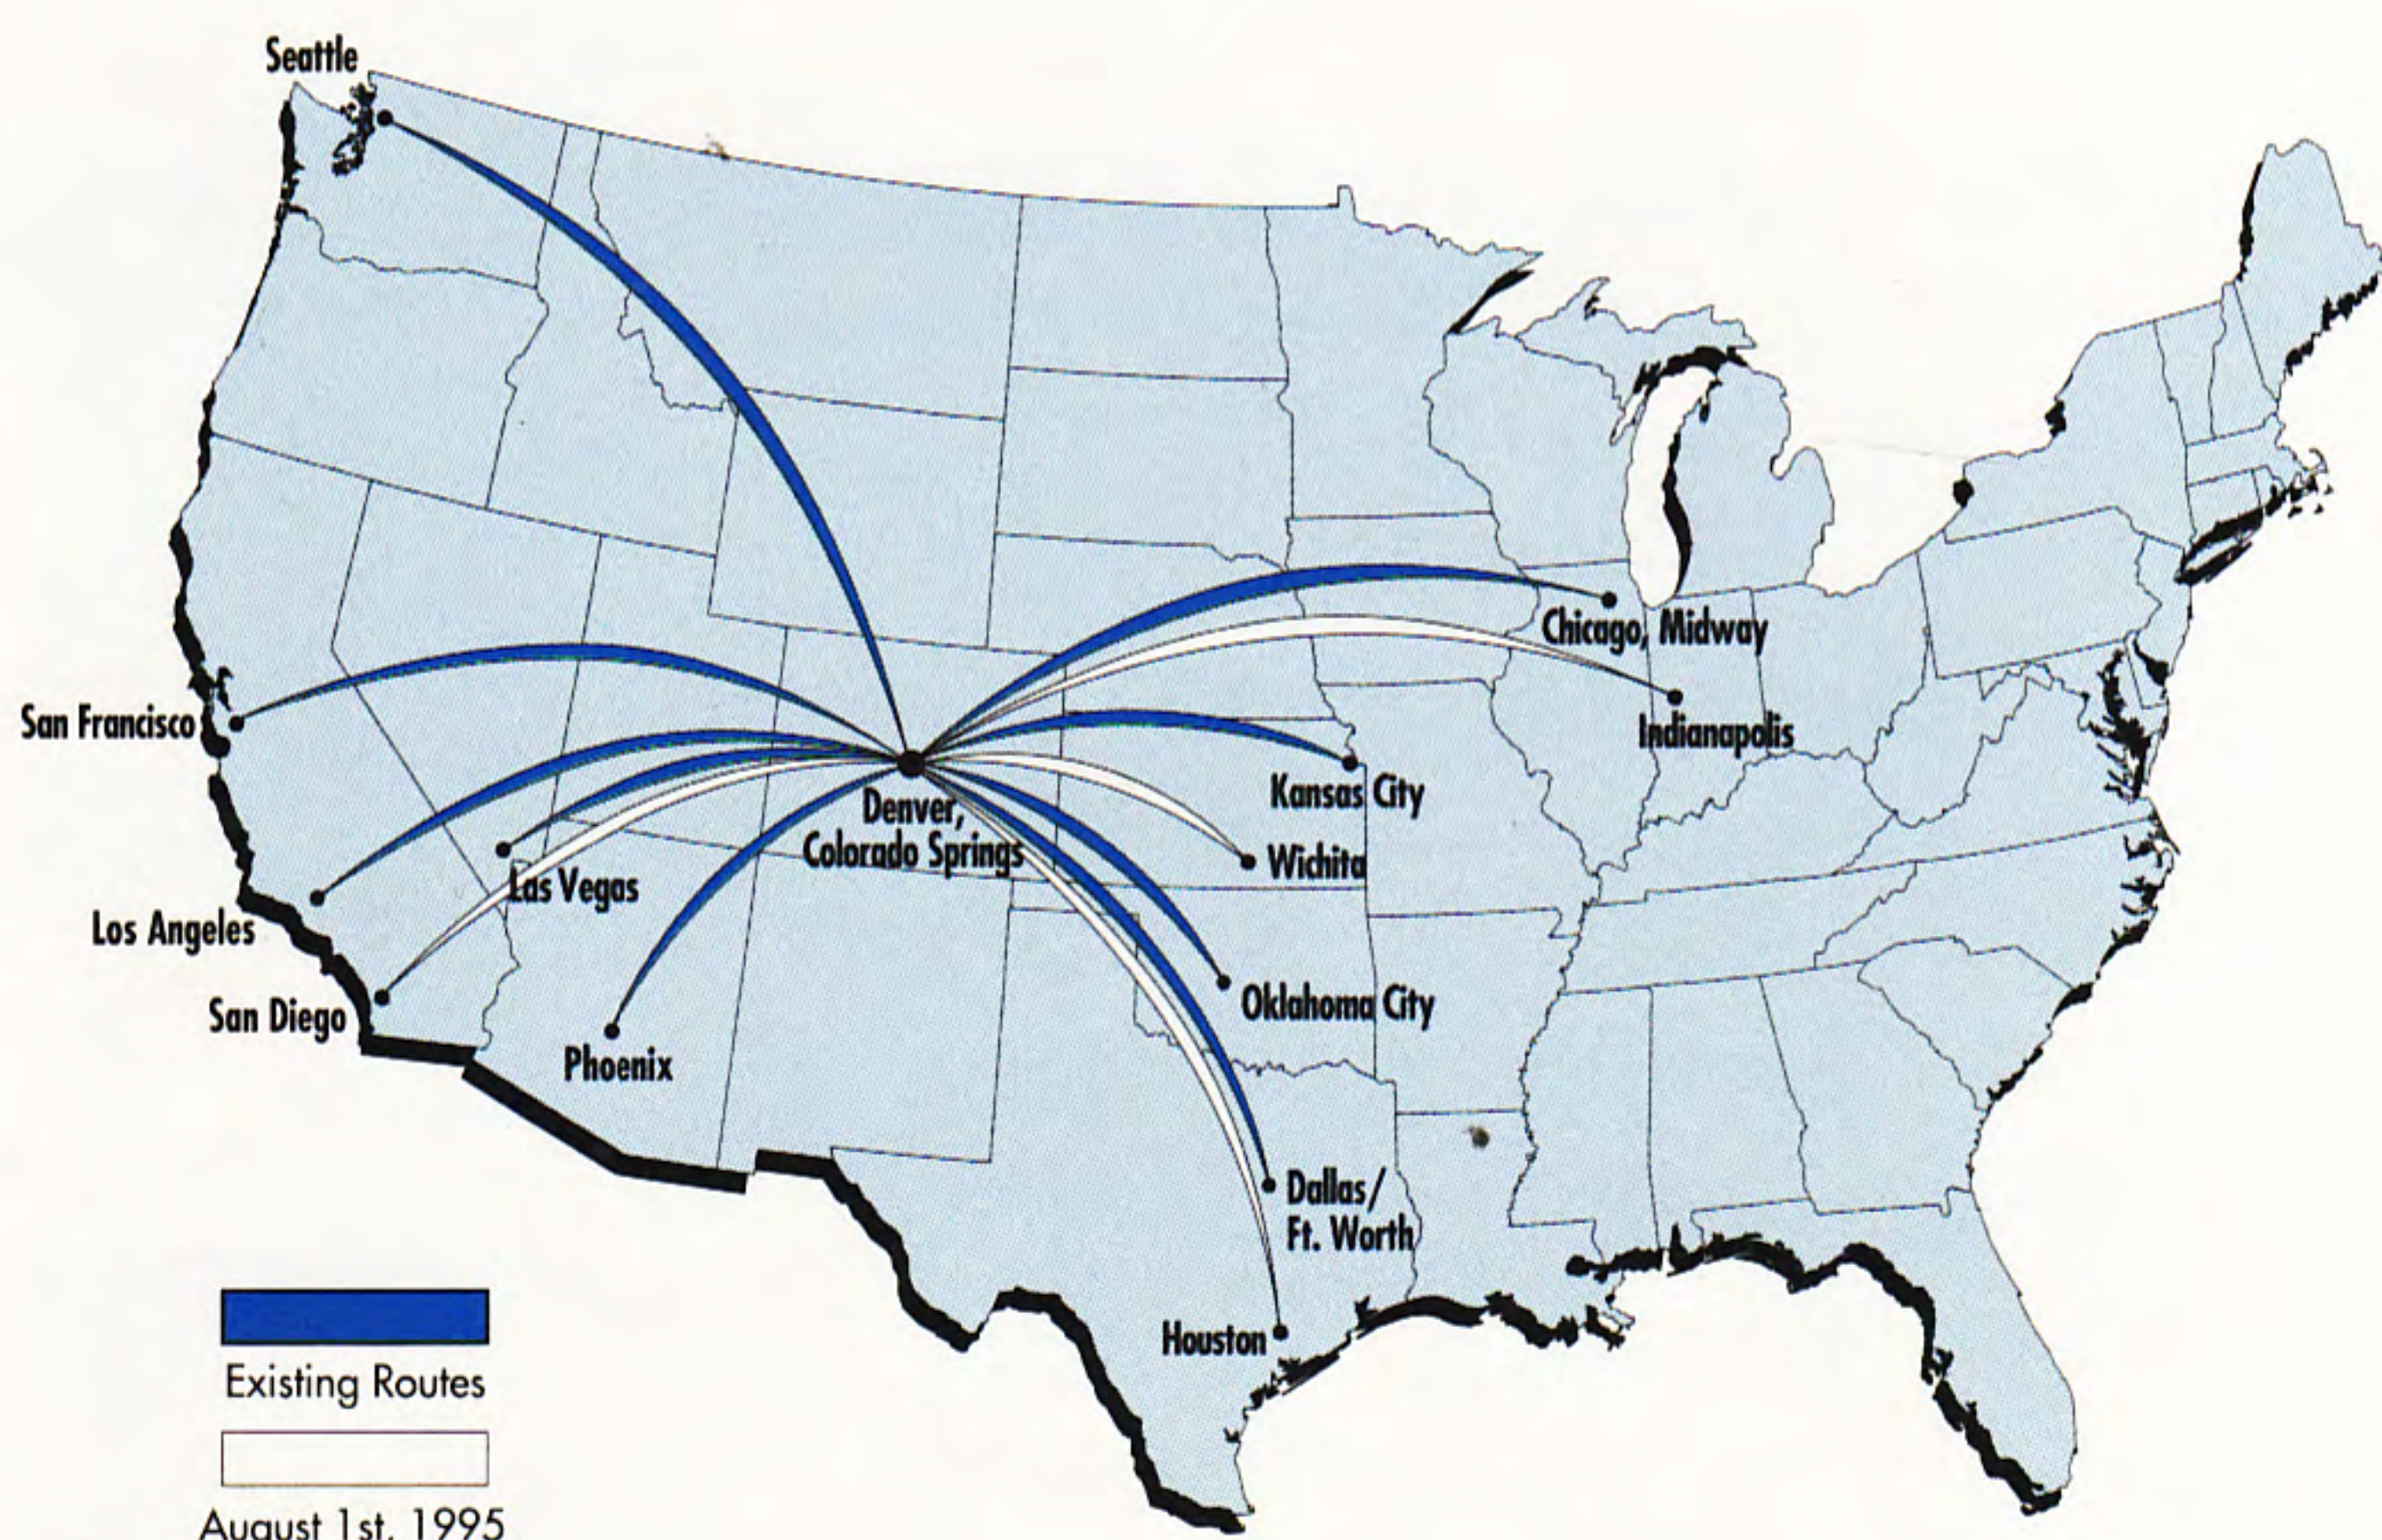

FLIGHT #   DEPARTS   ARRIVES   FREQUENCY   STOPS

FROM: SAN FRANCISCO

To CHICAGO-MIDWAY (MDW)

196   10:10a   5:55p   1234567   1

To COLORADO SPRINGS (COS)

284   10:05a   1:40p   1234567   0
028   9:35p   1:10a   1234567   0

To DALLAS FORT WORTH (DFW)

284   10:05a   5:05p   1234567   1

FROM: SEATTLE

To COLORADO SPRINGS (COS)

254   10:05a   2:40p   1234567   0

To DALLAS FORT WORTH (DFW)

254/284   10:05a   5:05p   1234567   1

To CHICAGO MIDWAY (MDW)

254/246   10:05a   5:55p   1234567   1

SYSTEM ROUTE MAP

3 SOUTH TEJON STREET, SUITE 400 • COLORADO SPRINGS, CO 80903

Western Pacific^{SM}
A I R L I N E S

EFFECTIVE
JULY 1-31, 1995

FLIGHT SCHEDULE

FLIGHT #   DEPARTS   ARRIVES   FREQUENCY   STOPS

FROM: CHICAGO-MIDWAY

To COLORADO SPRINGS (COS)

219   6:30p   8:15p   1234567   0

To LAS VEGAS (LAS)

219/277   6:30p   9:30p   1234567   1

To PHOENIX (PHX)

219   6:30p   9:40p   1234567   1

FROM: COLORADO SPRINGS

To CHICAGO-MIDWAY (MDW)

246   2:30p   5:55p   1234567   0

To DALLAS FORT WORTH (DFW)

284   2:20p   5:05p   1234567   0
266   8:10p   10:55p   1234567   0

To KANSAS CITY (MCI)

052   10:40p   1:15p   1234567   0

To LAS VEGAS (LAS)

115   3:15p   4:05p   1234567   0
277   8:40p   9:30p   1234567   0

To LOS ANGELES (LAX)

017   8:05a   9:45a   1234567   0
145   4:10p   5:50p   1234567   0

To OKLAHOMA CITY (OKC)

112   10:50a   1:20p   1234567   0

To PHOENIX (PHX)

037   3:00p   3:40p   1234567   0
219   9:00p   9:40p   1234567   0

To SAN FRANCISCO (SFO)

235   7:40a   9:30a   1234567   0
257   7:10p   9:00p   1234567   0

To SEATTLE (SEA)

091   7:25a   9:30a   1234567   0

RESERVATIONS 1-800-930-3030
AIR CARGO 1-800-679-3701
TRAVEL AGENTS 1-800-930-3010
VACATION PACKS 1-800-722-5775