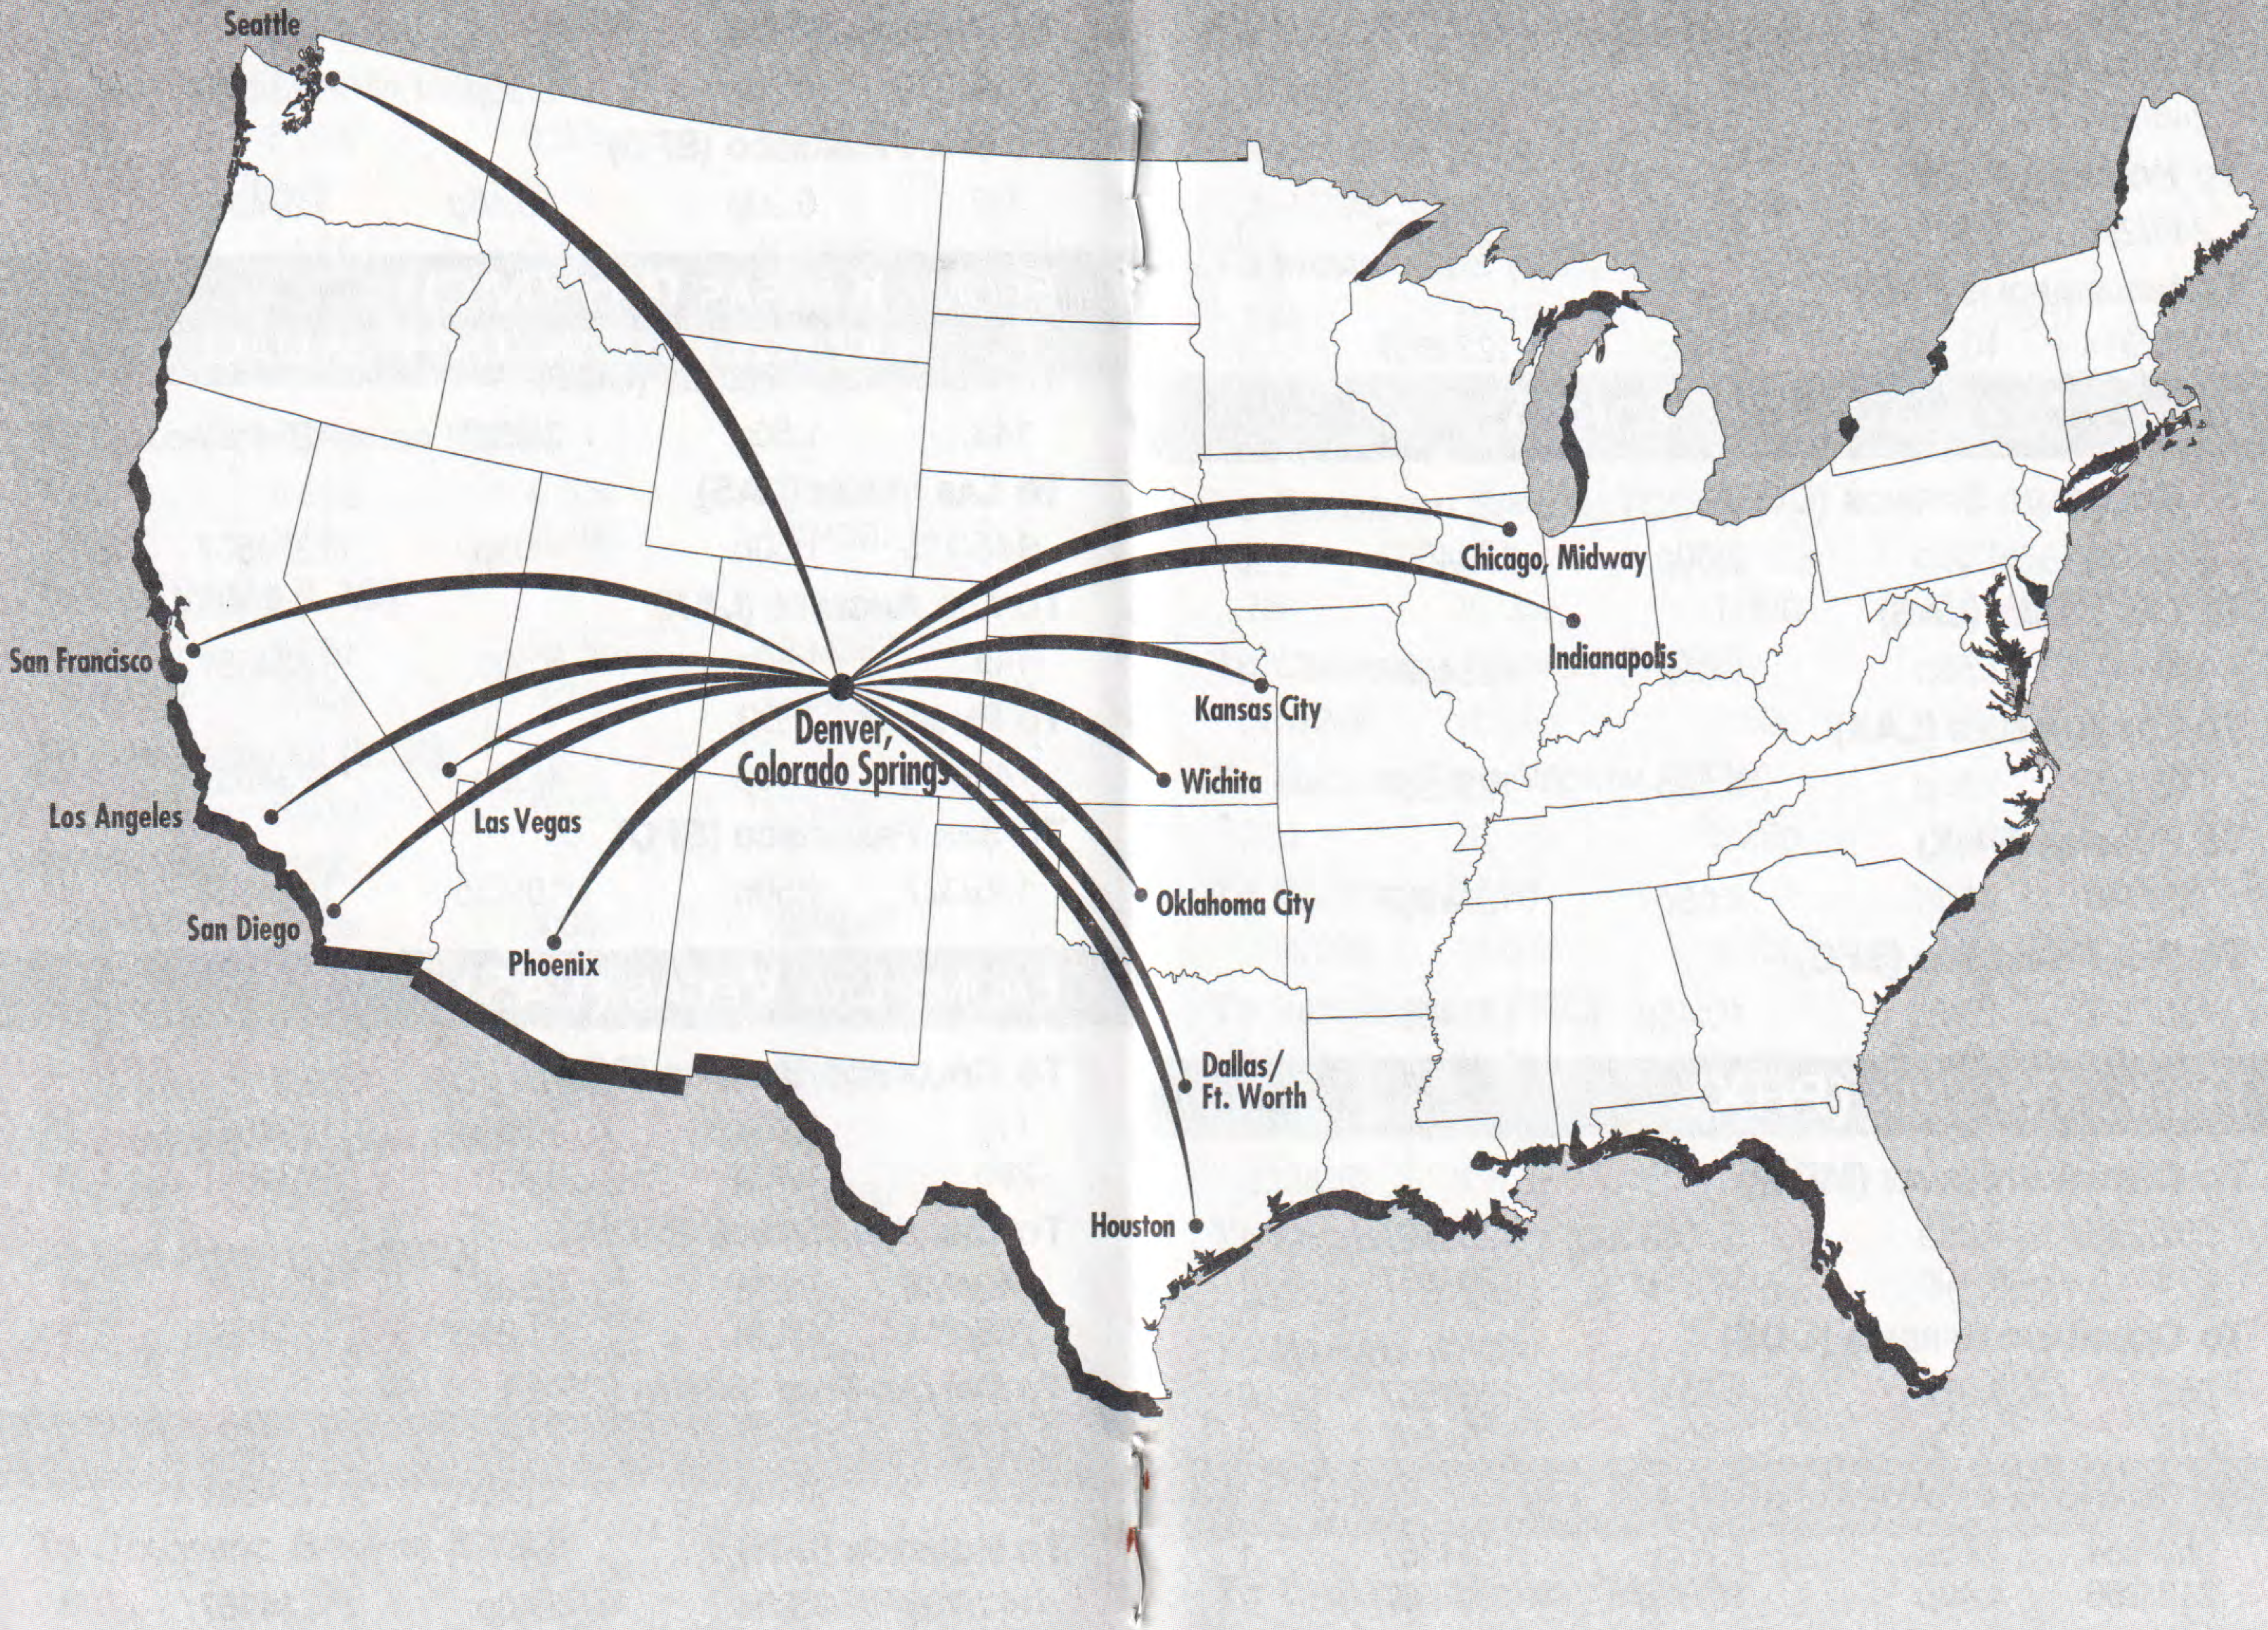

1995 SYSTEM ROUTE MAP

RESERVATIONS	1-800-930-3030
LOCAL RESERVATIONS	1-719-527-7130
VACATION PACKS	1-800-722-5775
AIR CARGO	1-800-679-3701