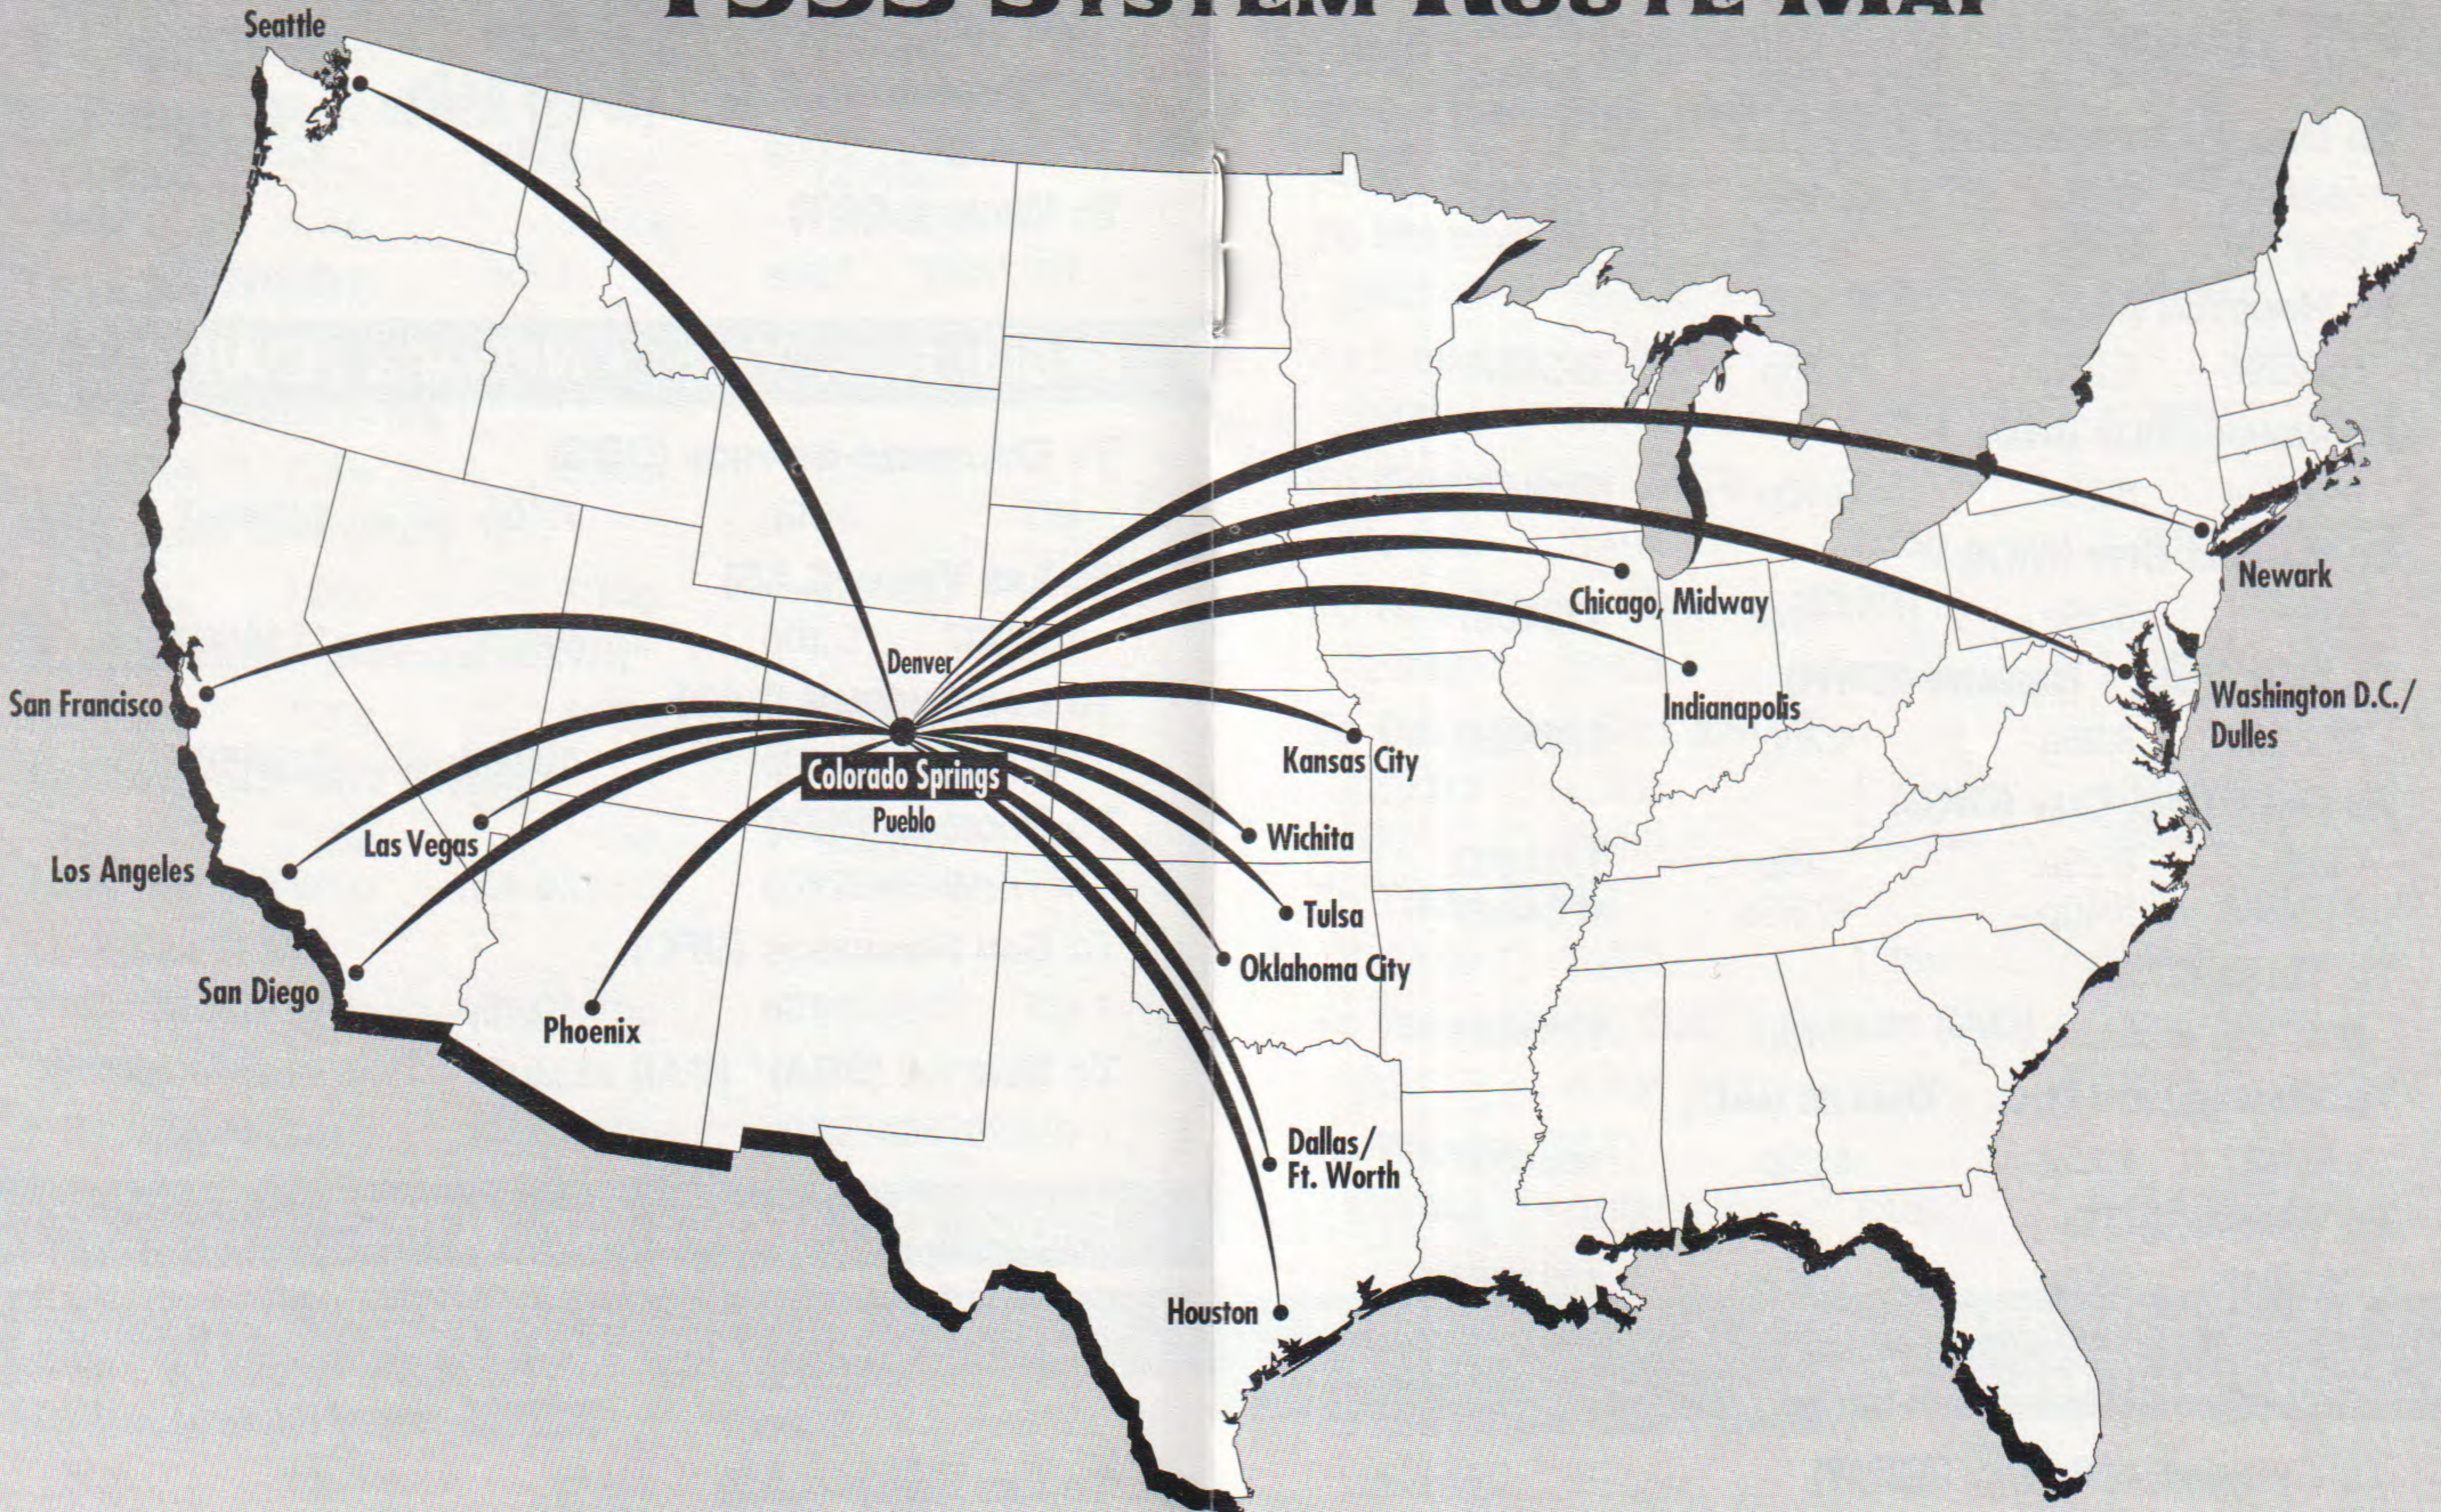

1995 SYSTEM ROUTE MAP

RESERVATIONS	1-800-930-3030
LOCAL RESERVATIONS	1-719-527-7130
VACATION PACKS	1-800-722-5775
AIR CARGO	1-800-679-3701