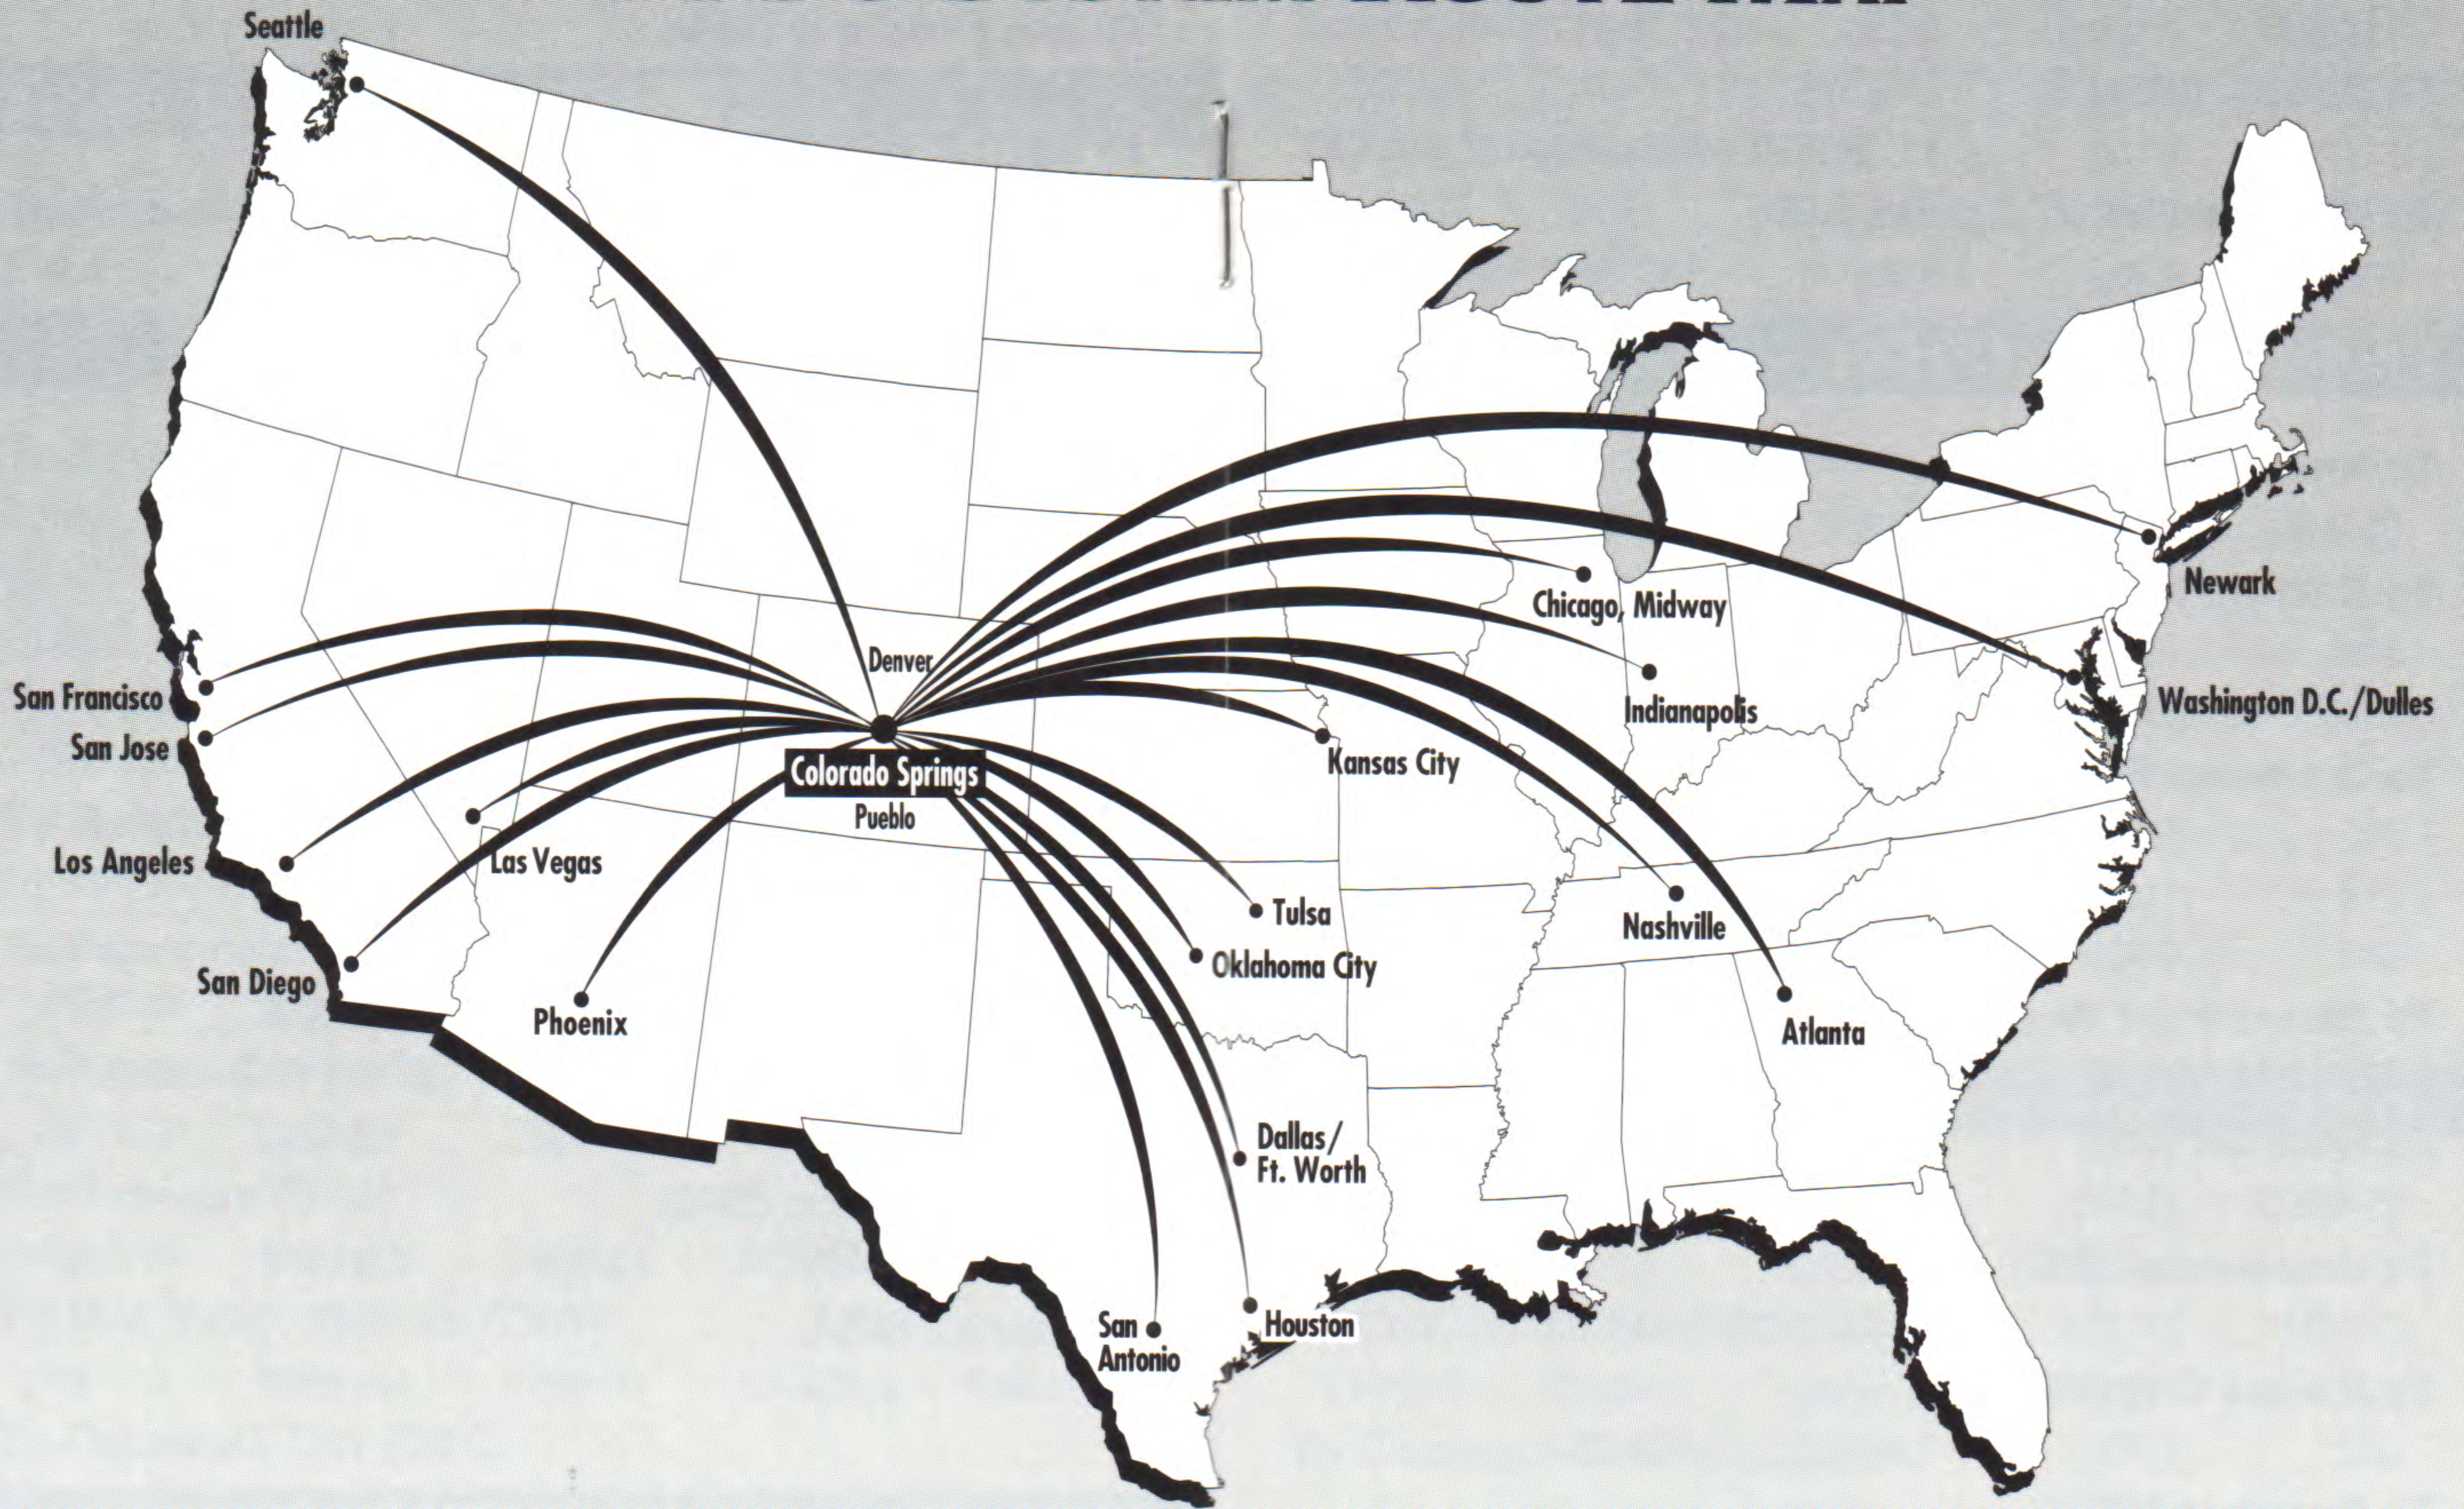

SYSTEM ROUTE MAP

1996 SYSTEM ROUTE MAP

RESERVATIONS	1-800-930-3030
LOCAL RESERVATIONS	1-719-527-7130
VACATION PACKS	1-800-722-5775
AIR CARGO	1-800-679-3701
TTY RESERVATIONS	1-800-679-3711