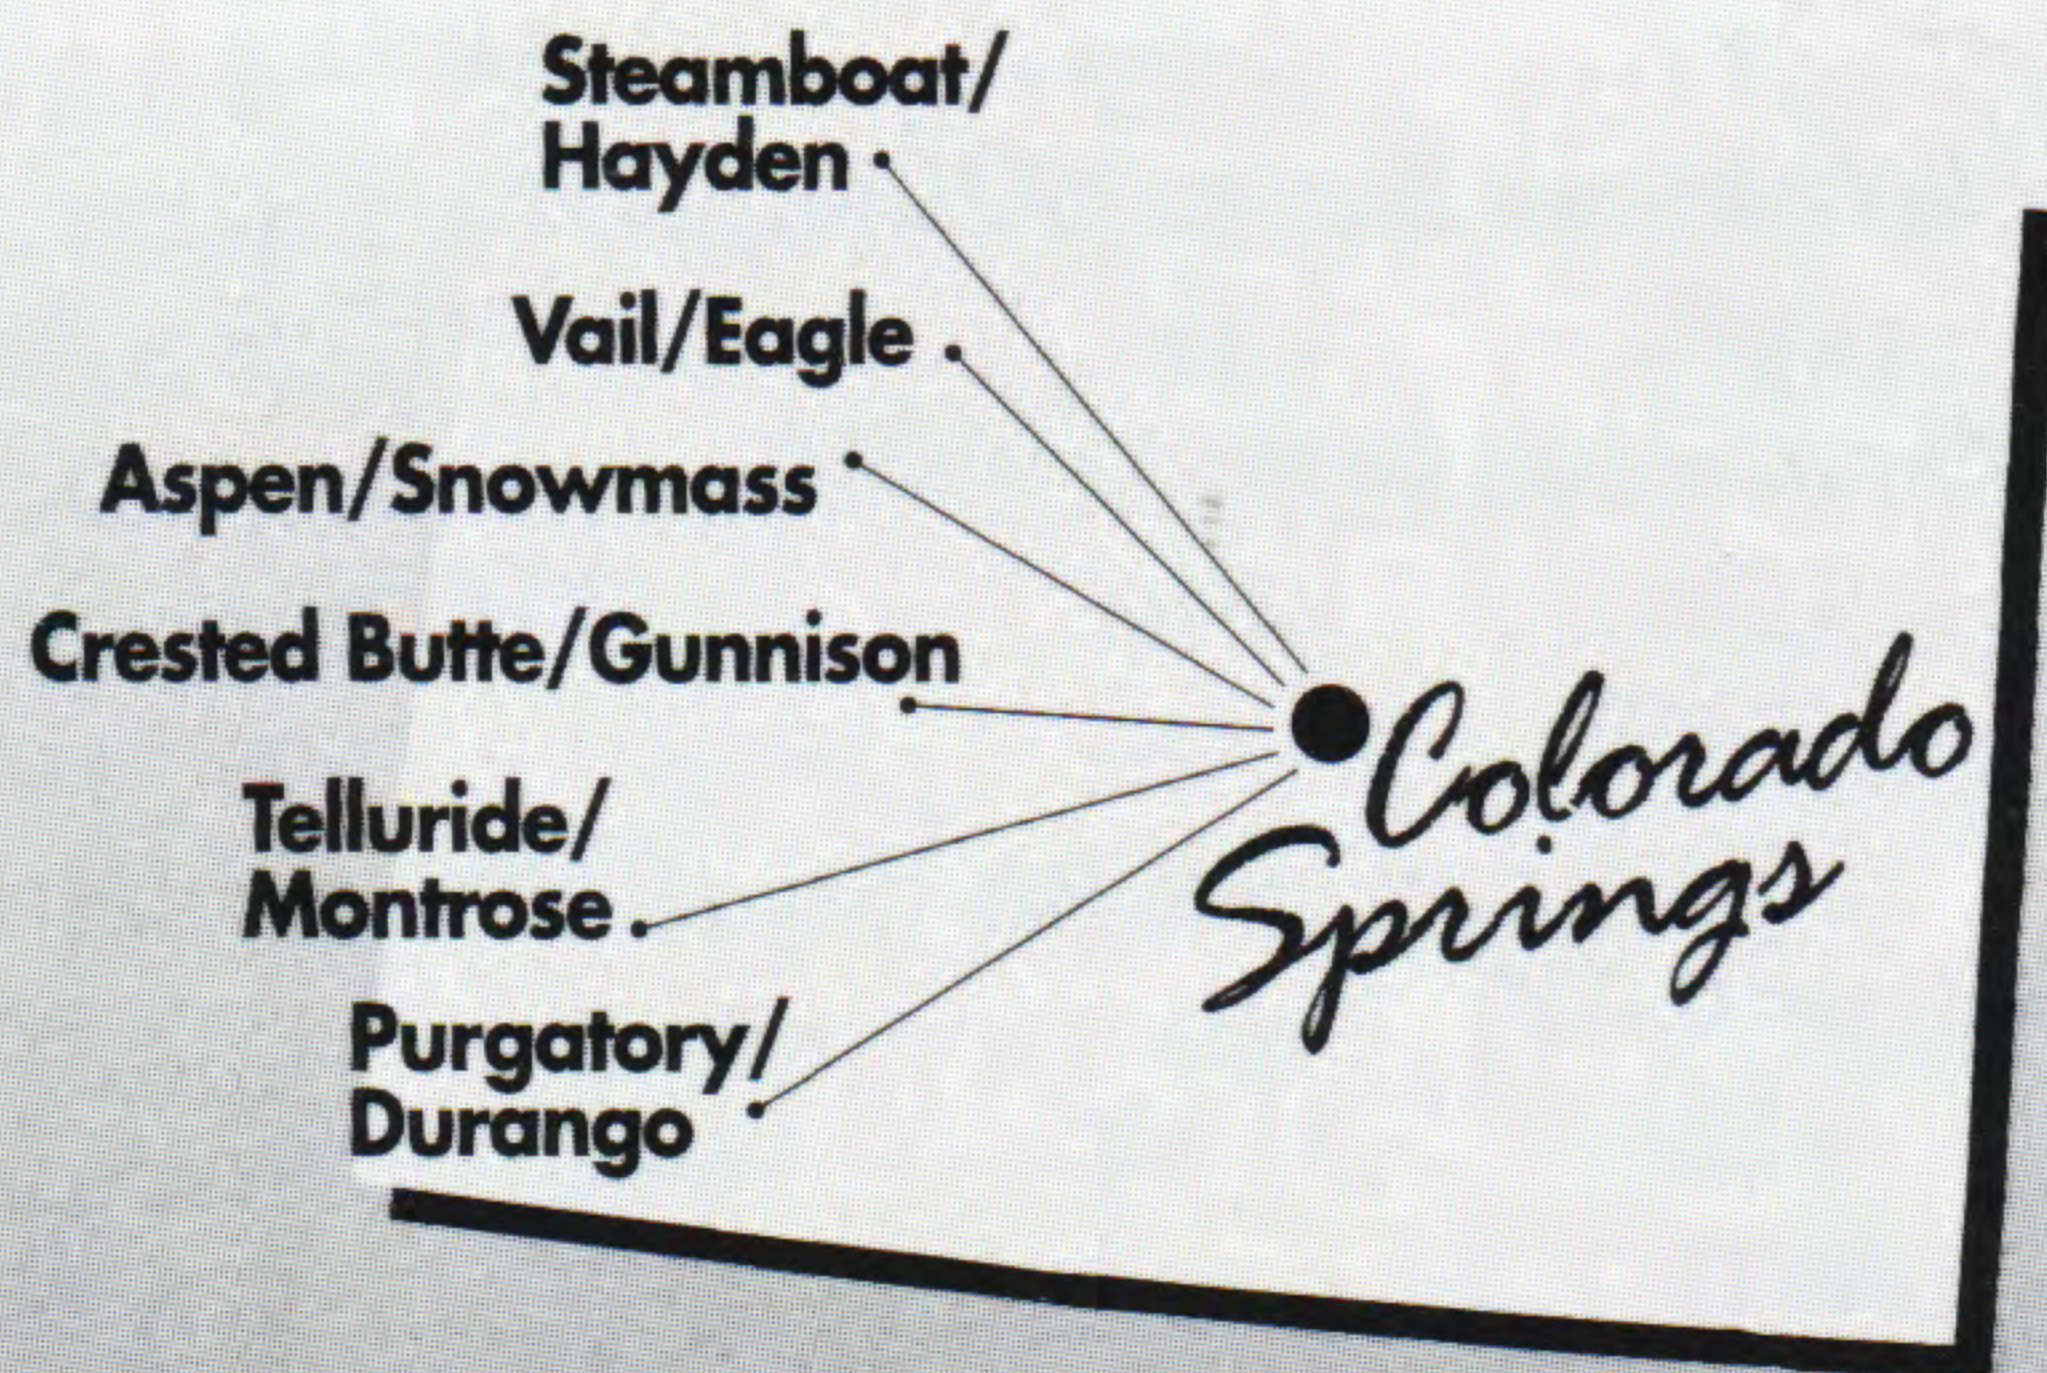

1996 SYSTEM ROUTE MAP

COLORADO CONNECTIONS:

Western Pacific now offers service to these Colorado Mountain destinations from Colorado Springs.

RESERVATIONS 1-800-930-3030
LOCAL RESERVATIONS 1-719-527-7130
VACATION PACKS 1-800-722-5775

AIR CARGO 1-800-679-3701
TTY RESERVATIONS 1-800-679-3711
WESTPAC ON-LINE .... <http://www.westpac.com/>