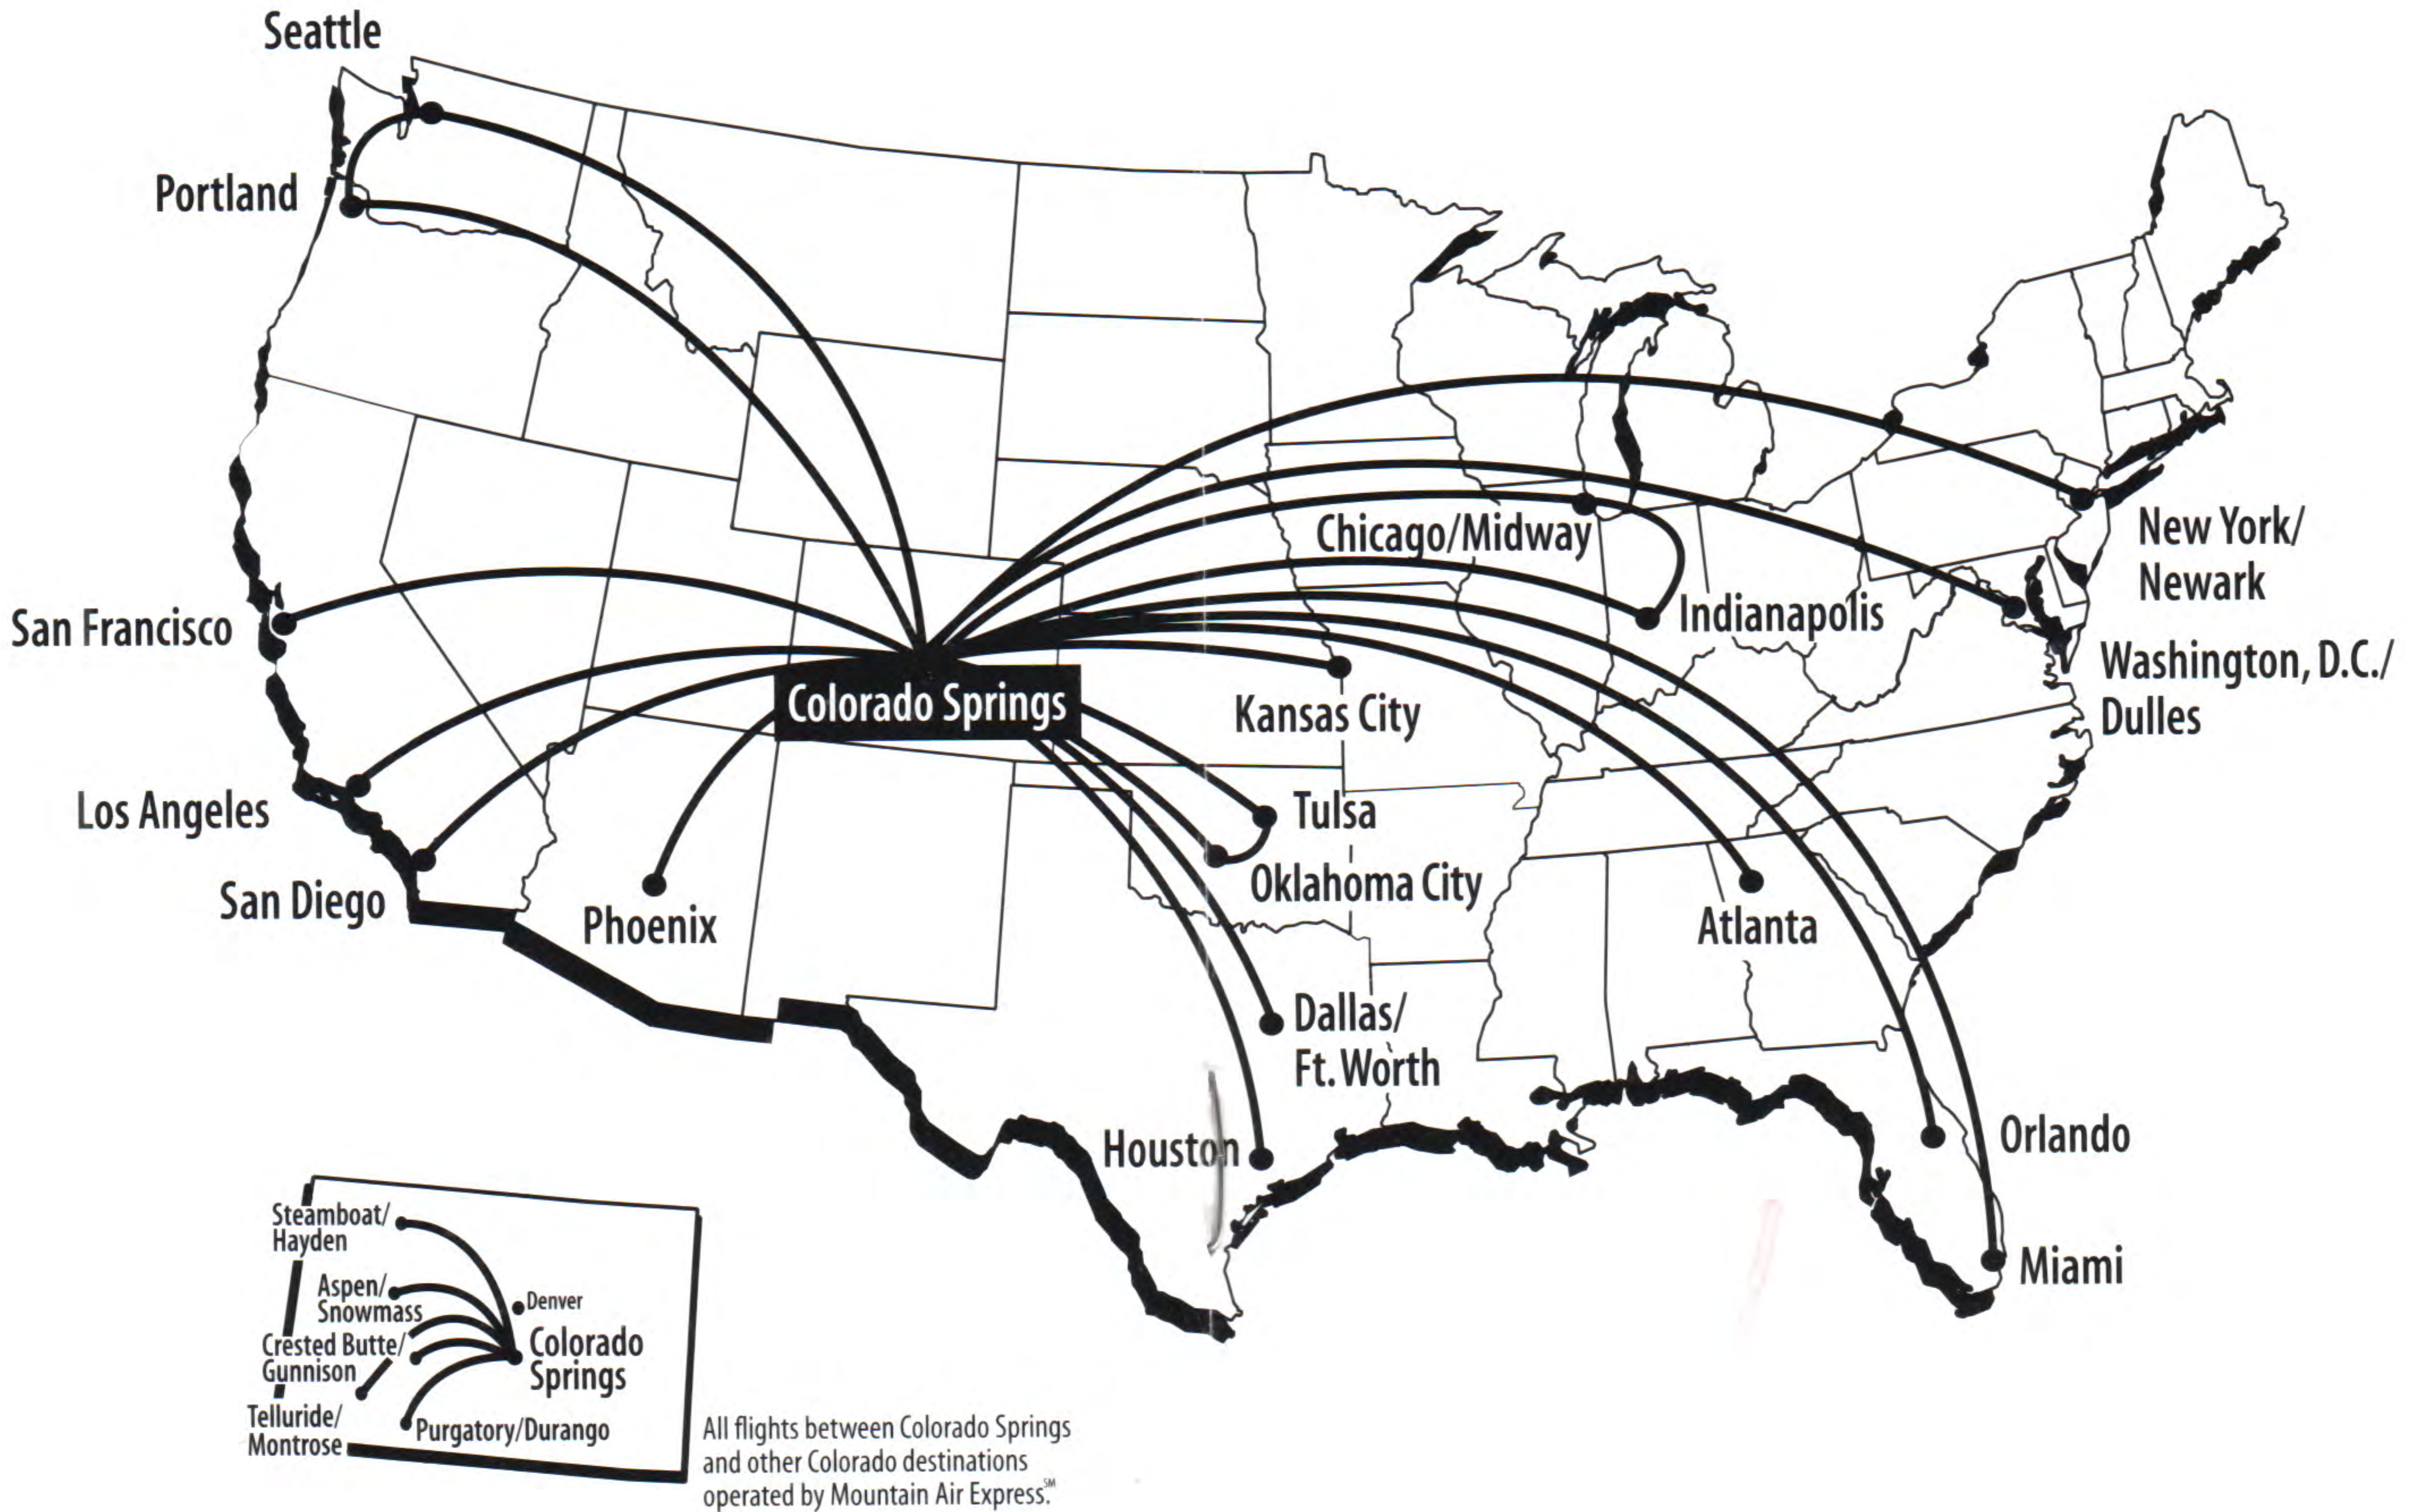

<i>Reservations</i>	1-800-930-3030
<i>TTY Reservations</i>	1-800-679-3711
<i>Local Reservations</i>	1-719-527-7130
<i>Vacation Packs</i>	1-800-722-5775
<i>Air Cargo</i>	1-800-679-3701
<i>Western Pacific On-Line</i>	www.westpac.com