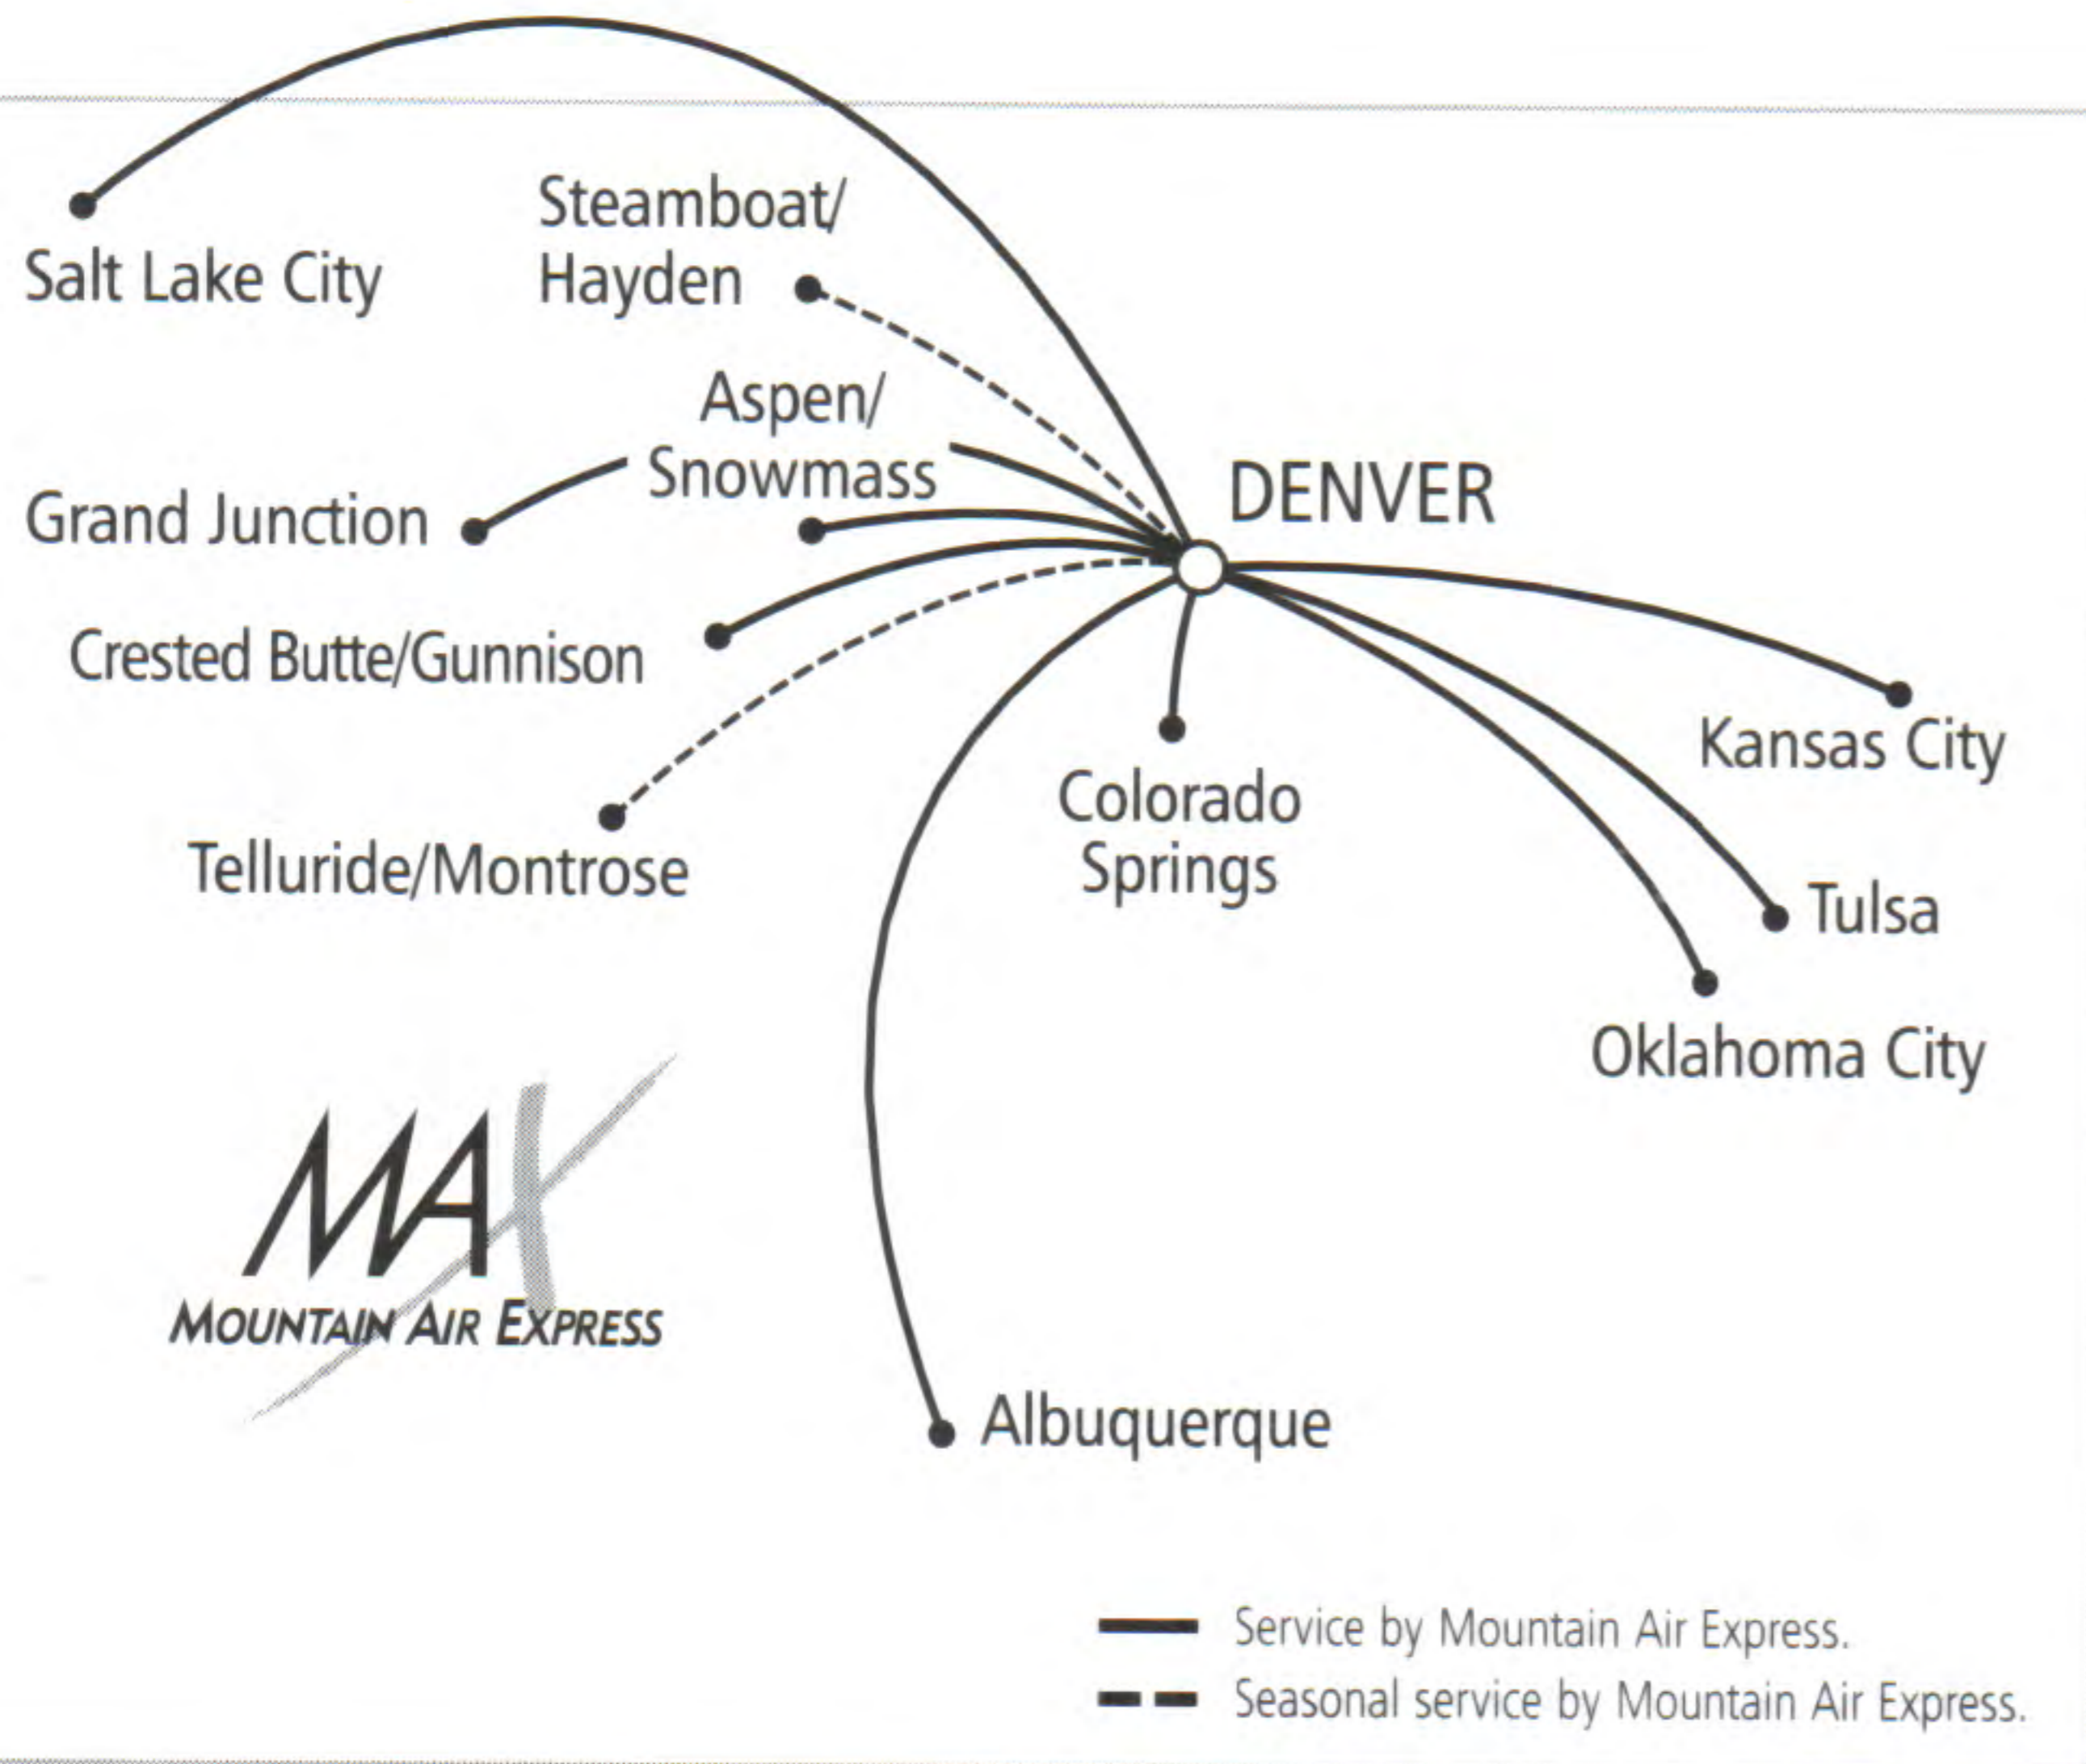

From ASPEN, CO (ASE)

3:30p	9:00p	451/1225*	X6	1		DEN 733/D38	3:20p	7:45p	1126*/434	
-------	-------	-----------	----	---	--	-------------	-------	-------	-----------	--

— Service by Western Pacific Airlines.
 - - Service by Western Pacific Airlines and Frontier Airlines.
 . . . Service by Frontier Airlines.