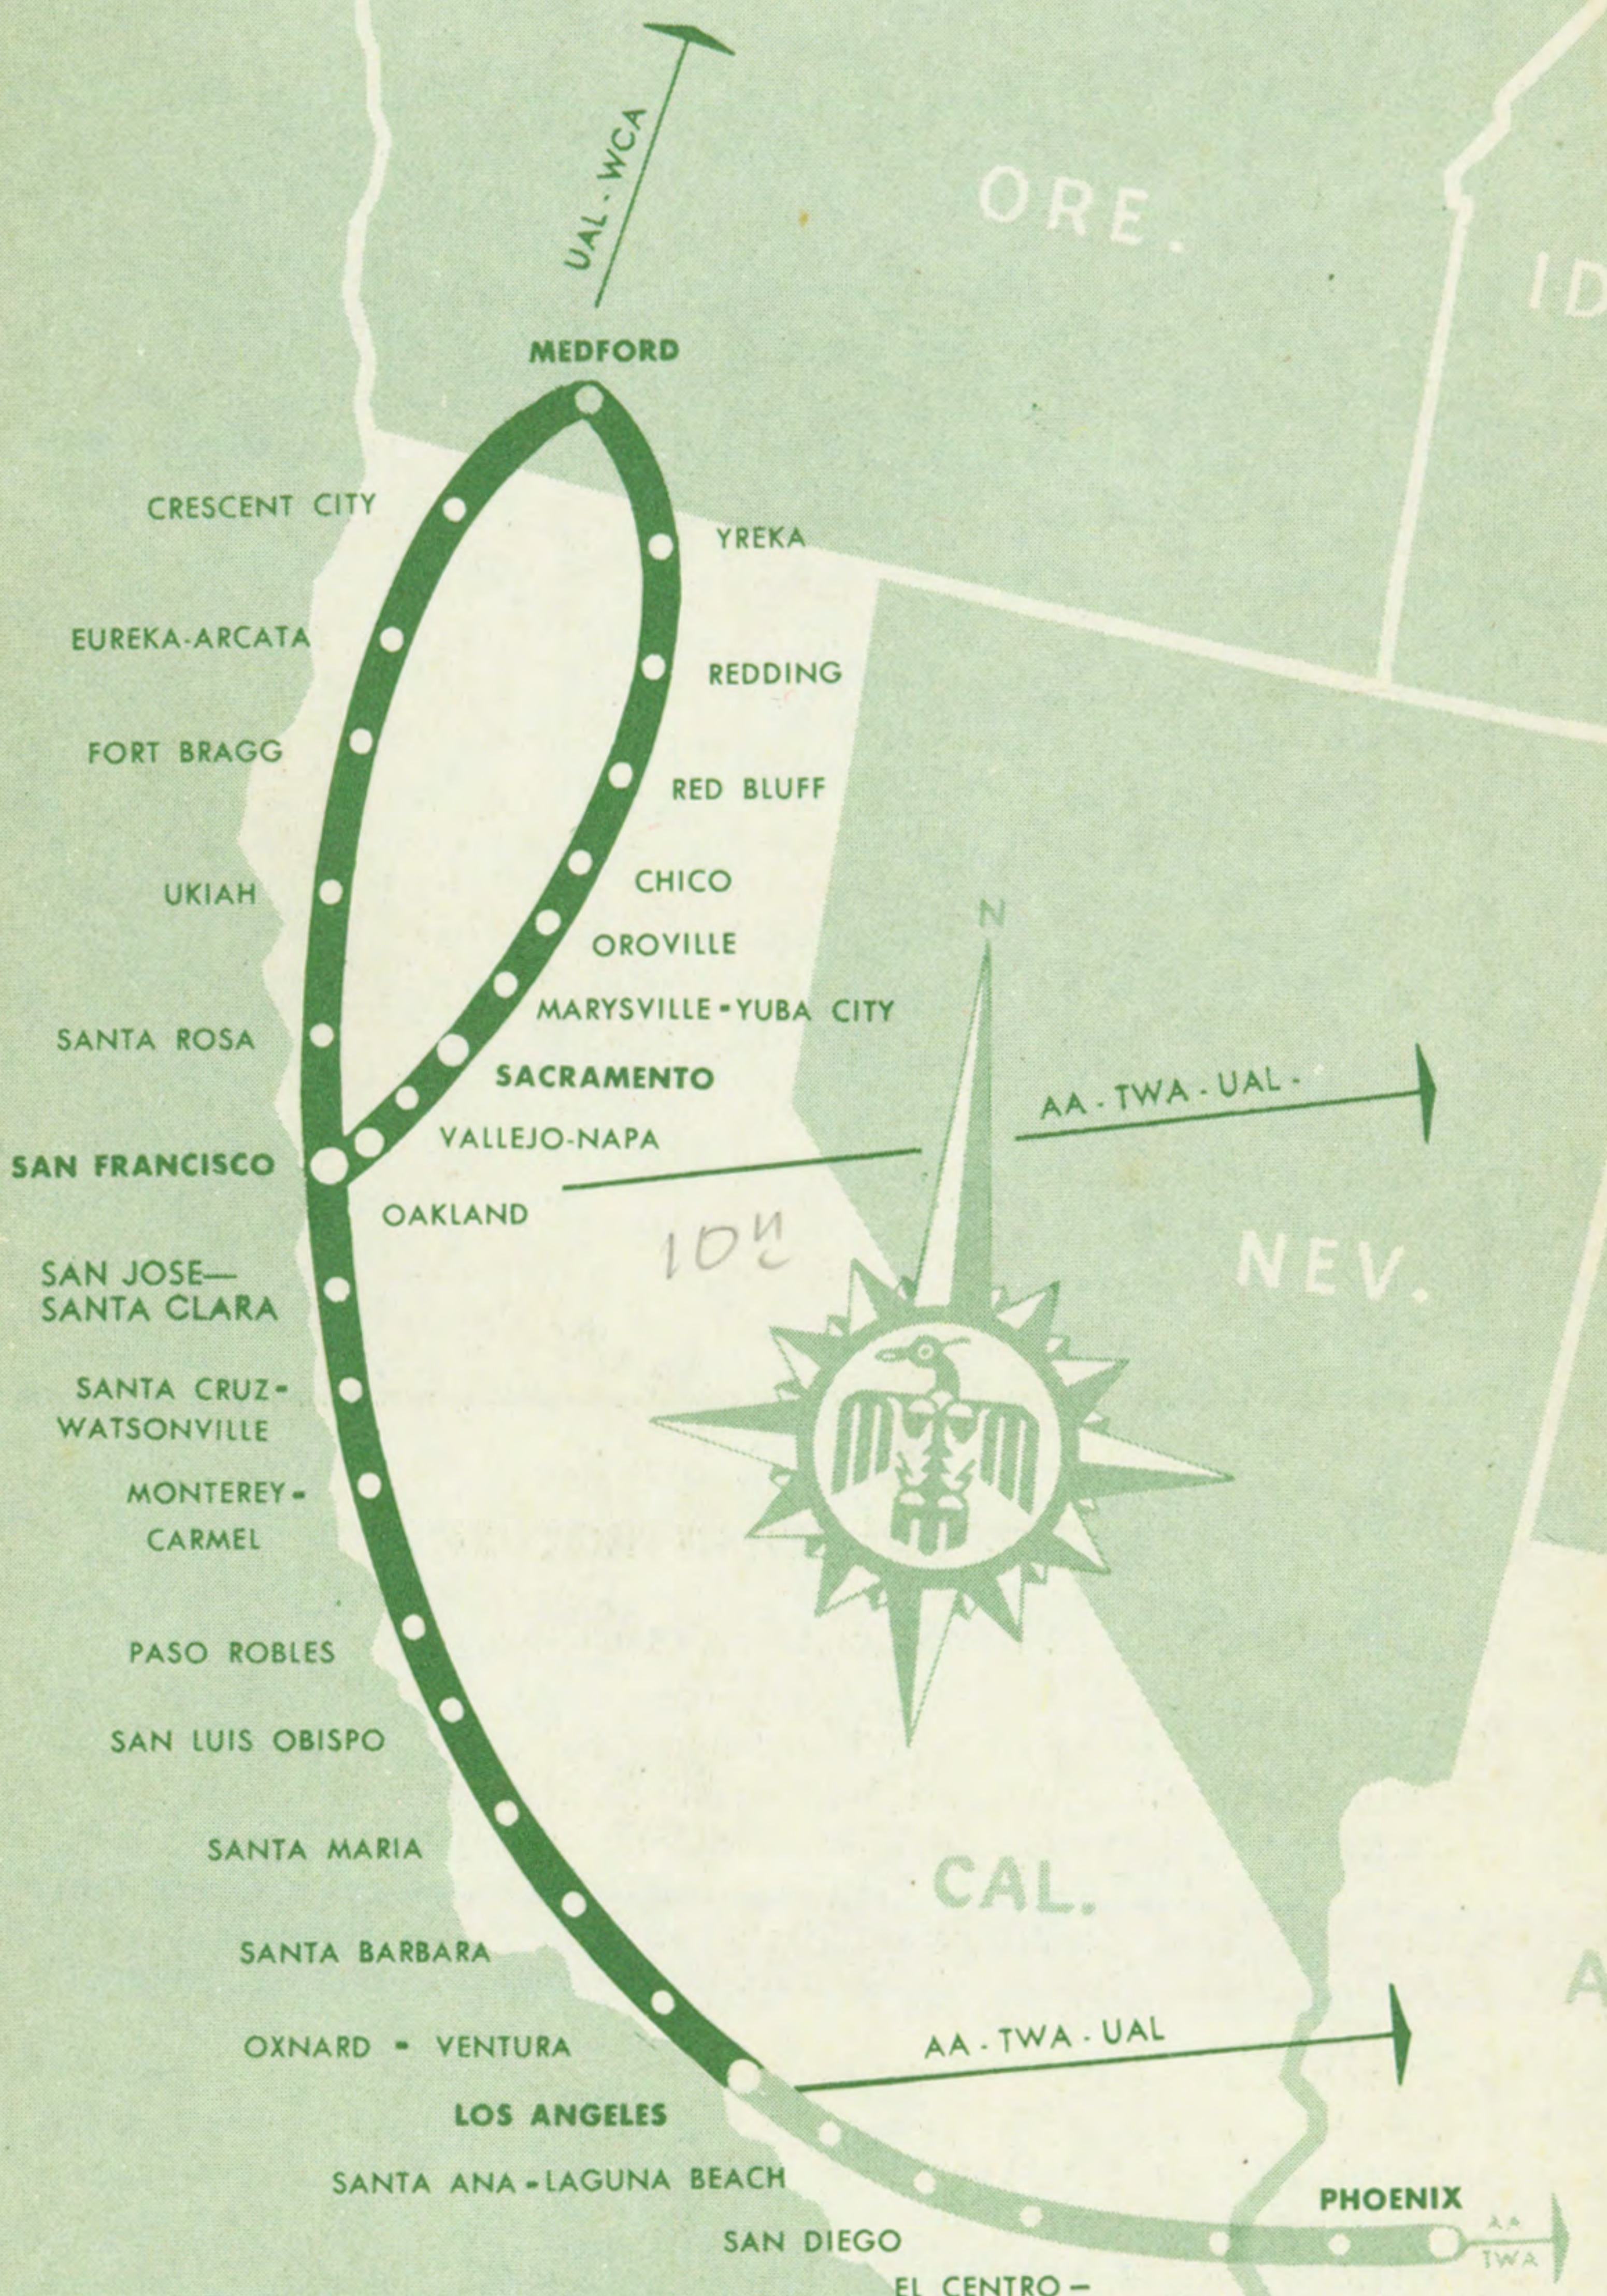

COMPLETE TIMETABLE

APRIL 30, 1950

WASH.

Southwest Airways

Service Between Los Angeles and Phoenix pending decision of Civil Aeronautics Board.

PACIFIC

MEX.

Fly Southwest to California's Favorite *playgrounds*

fly-
and make holiday
hours last longer

Just a day or two are enough for a wonderful holiday when you go by air. Flying cuts travel time to minutes — adds extra hours to precious play-time! Southwest service to your favorite playground is frequent, convenient.

SAVE 50% on Family Travel

(In effect Monday, Tuesday, Wednesday)

With one full adult fare for father or mother, the whole family can make the trip for **HALF-FARE**. This applies to all members of the family 21 years or younger. If both parents go, one flies for **HALF-FARE**. Family plan fares are in effect on all **SOUTHWEST** routes and on most connecting airlines.

SAVE 10% on Return Trips

By taking advantage of the 5 per cent discount on round trip fares your return trip costs you 10 per cent less. Round trip tickets are good for 120 days.

RETURN POSTAGE GUARANTEED