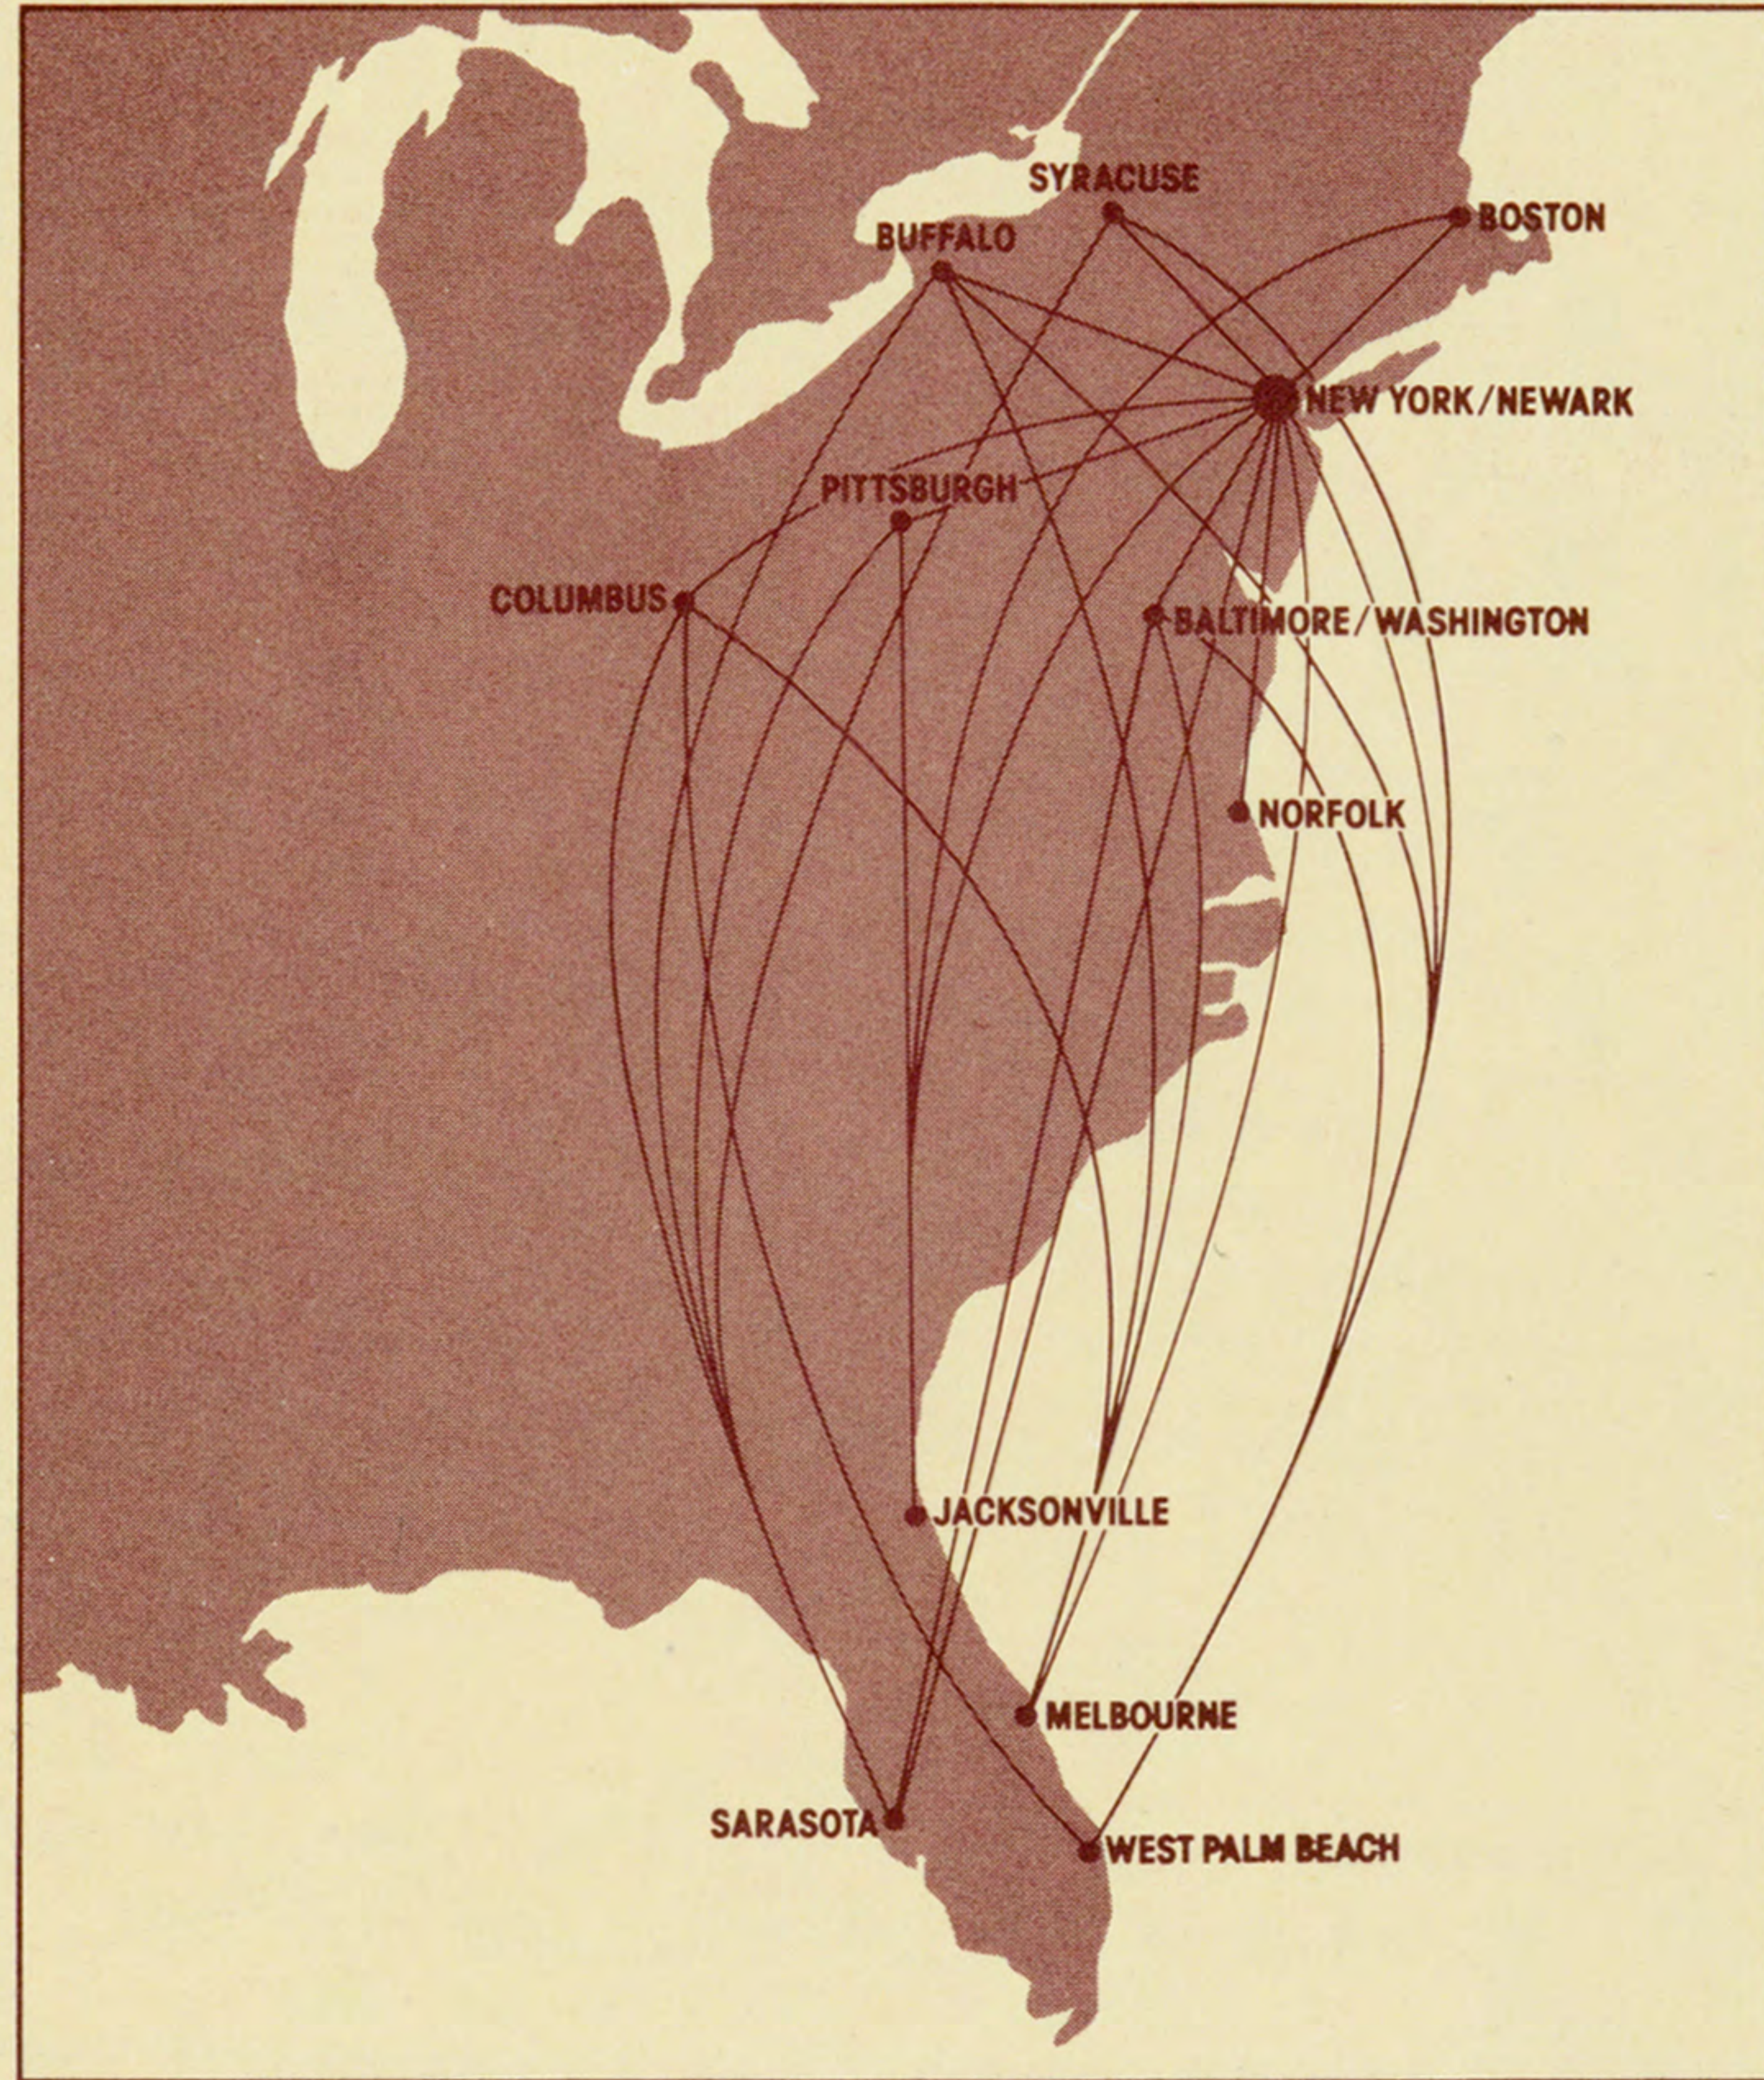

PEOPLExpress

PEOPLExpress

FLY SMART

Flight schedule effective April 25, 1982

FLY TO FLORIDA FOR LESS THAN THE COST OF DRIVING

EIGHT DAILY NON-STOP SERVICE BOSTON-NEWARK

Leave	Arrive	Flight	Freq.	Stops	Leave	Arrive	Flight	Freq.	Stops
From: BALTIMORE, MD/ WASHINGTON, DC Baltimore Reservations—(301) 337-2061 Washington Reservations—(202) 488-0981 All Flights Depart Baltimore/Washington Int'l Airport					To Buffalo, NY				
7:00a	10:33a	173/105	X7	C	7:00a	10:33a	173/105	X7	C
11:20a	3:43p	233/133	Daily	C	11:20a	3:43p	233/133	Daily	C
3:55p	6:28p	235/129	X6	C	3:55p	6:28p	235/129	X6	C
5:25p	8:18p	167/111	X6	C	5:25p	8:18p	167/111	X6	C
5:45p	8:18p	769/111	7	C	5:45p	8:18p	769/111	7	C

NEW NON-STOP SERVICE TO MELBOURNE

To Boston, MA				
8:15a	11:00a	105/122	X67	C
3:00p	4:59p	185	Daily	1
7:30p	10:00p	183/229	X6	C

To Buffalo, NY				
8:15a	10:33a	105	X67	1
3:00p	6:28p	185/129	X6	C

To Columbus, OH				
8:15a	12:07p	105/163	X67	C
3:00p	6:57p	185/235	Daily	C

To Melbourne, FL				
3:40p	5:55p	208	Daily	0

To New York, NY/Newark, NJ All Flights Arrive North Terminal, Newark Int'l Airport				
8:15a	9:06a	105	X67	0
3:00p	3:50p	185	Daily	0
7:30p	8:21p	183	Daily	0

To Pittsburgh, PA				
3:00p	8:10p	185/167	X6	C
7:30p	10:45p	183/158	57	C

To Sarasota/Bradenton, FL				
6:35p	9:05p	453	Daily	0

To Syracuse, NY				
8:15a	11:03a	105/141	X67	C
7:30p	9:30p	183	X6	1

To West Palm Beach, FL				
7:10p	9:40p	523	Daily	0

From: BOSTON, MA Reservations—(617) 523-0820				
DAILY NON-STOP SERVICE TO JACKSONVILLE				

To Baltimore, MD/ Washington, DC All Flights Arrive Baltimore/Washington Int'l Airport				
11:20a	3:15p	233/124	Daily	C
3:55p	6:11p	235/153	Daily	C

To Washington, DC/ Baltimore, MD All Flights Arrive Baltimore/Washington Int'l Airport				
11:20a	3:15p	233/124	Daily	C
3:55p	6:11p	235/153	Daily	C

To West Palm Beach, FL				
11:20a	3:15p	233/124	Daily	C
3:55p	6:11p	235/153	Daily	C

To Syracuse, NY				
7:00a	11:03a	173/141	X7	C
9:10a	12:48p	163/131	Daily	C
5:25p	9:30p	167/183	X6	C
5:45p	9:30p	769/183	7	C

To Pittsburgh, PA				
7:00a	10:10a	173	X7	1
5:25p	8:10p	167	X6	1

To Norfolk/Virginia Beach, VA				
7:00a	10:30a	173/151	X7	C
11:20a	3:22p	233/146	Daily	C
5:25p	8:00p	167/110	X6	C
5:45p	9:30p	769/144	7	C

To Jacksonville, FL				
8:10a	10:50a	168	Daily	0
9:10a	2:26p	163/638	6	C
11:20a	4:40p	233/224	Daily	C
5:25p	9:40p	167/228	Daily	C
5:45p	9:40p	769/228	7	C

To Melbourne, FL				
3:55p	8:15p	235/202	Daily	C

MOST NON-STOP SERVICE COLUMBUS-NEWARK

Leave	Arrive	Flight	Freq.	Stops	Leave	Arrive	Flight	Freq.	Stops
From: BUFFALO, NY Reservations—(716) 845-5260					From: COLUMBUS, OH Reservations—(614) 224-3152				

NEW NON-STOP SERVICE TO MELBOURNE

To Baltimore, MD/ Washington, DC All Flights Arrive Baltimore/Washington Int'l Airport				
10:55a	3:15p	106/124	Daily	C

To Boston, MA				
7:45a	11:00a	161/122	X7	C
10:55a	2:41p	106/166	X6	C
10:55a	3:21p	106/431	Daily	C
5:00p	8:00p	110/128	X6	C
6:55p	10:00p	109/229	X6	C

To Columbus, OH				
7:45a	12:07p	161/163	X7	C
10:55a	3:53p	106/123	Daily	C
5:00p	9:12p	110/135	X6	C

To Jacksonville, FL				
7:45a	11:30a	161	X7	1
10:55a	4:40p	106/224	Daily	C
5:00p	9:40p	110/228	Daily	C

To Melbourne, FL				
9:00a	11:45a	304	Daily	0