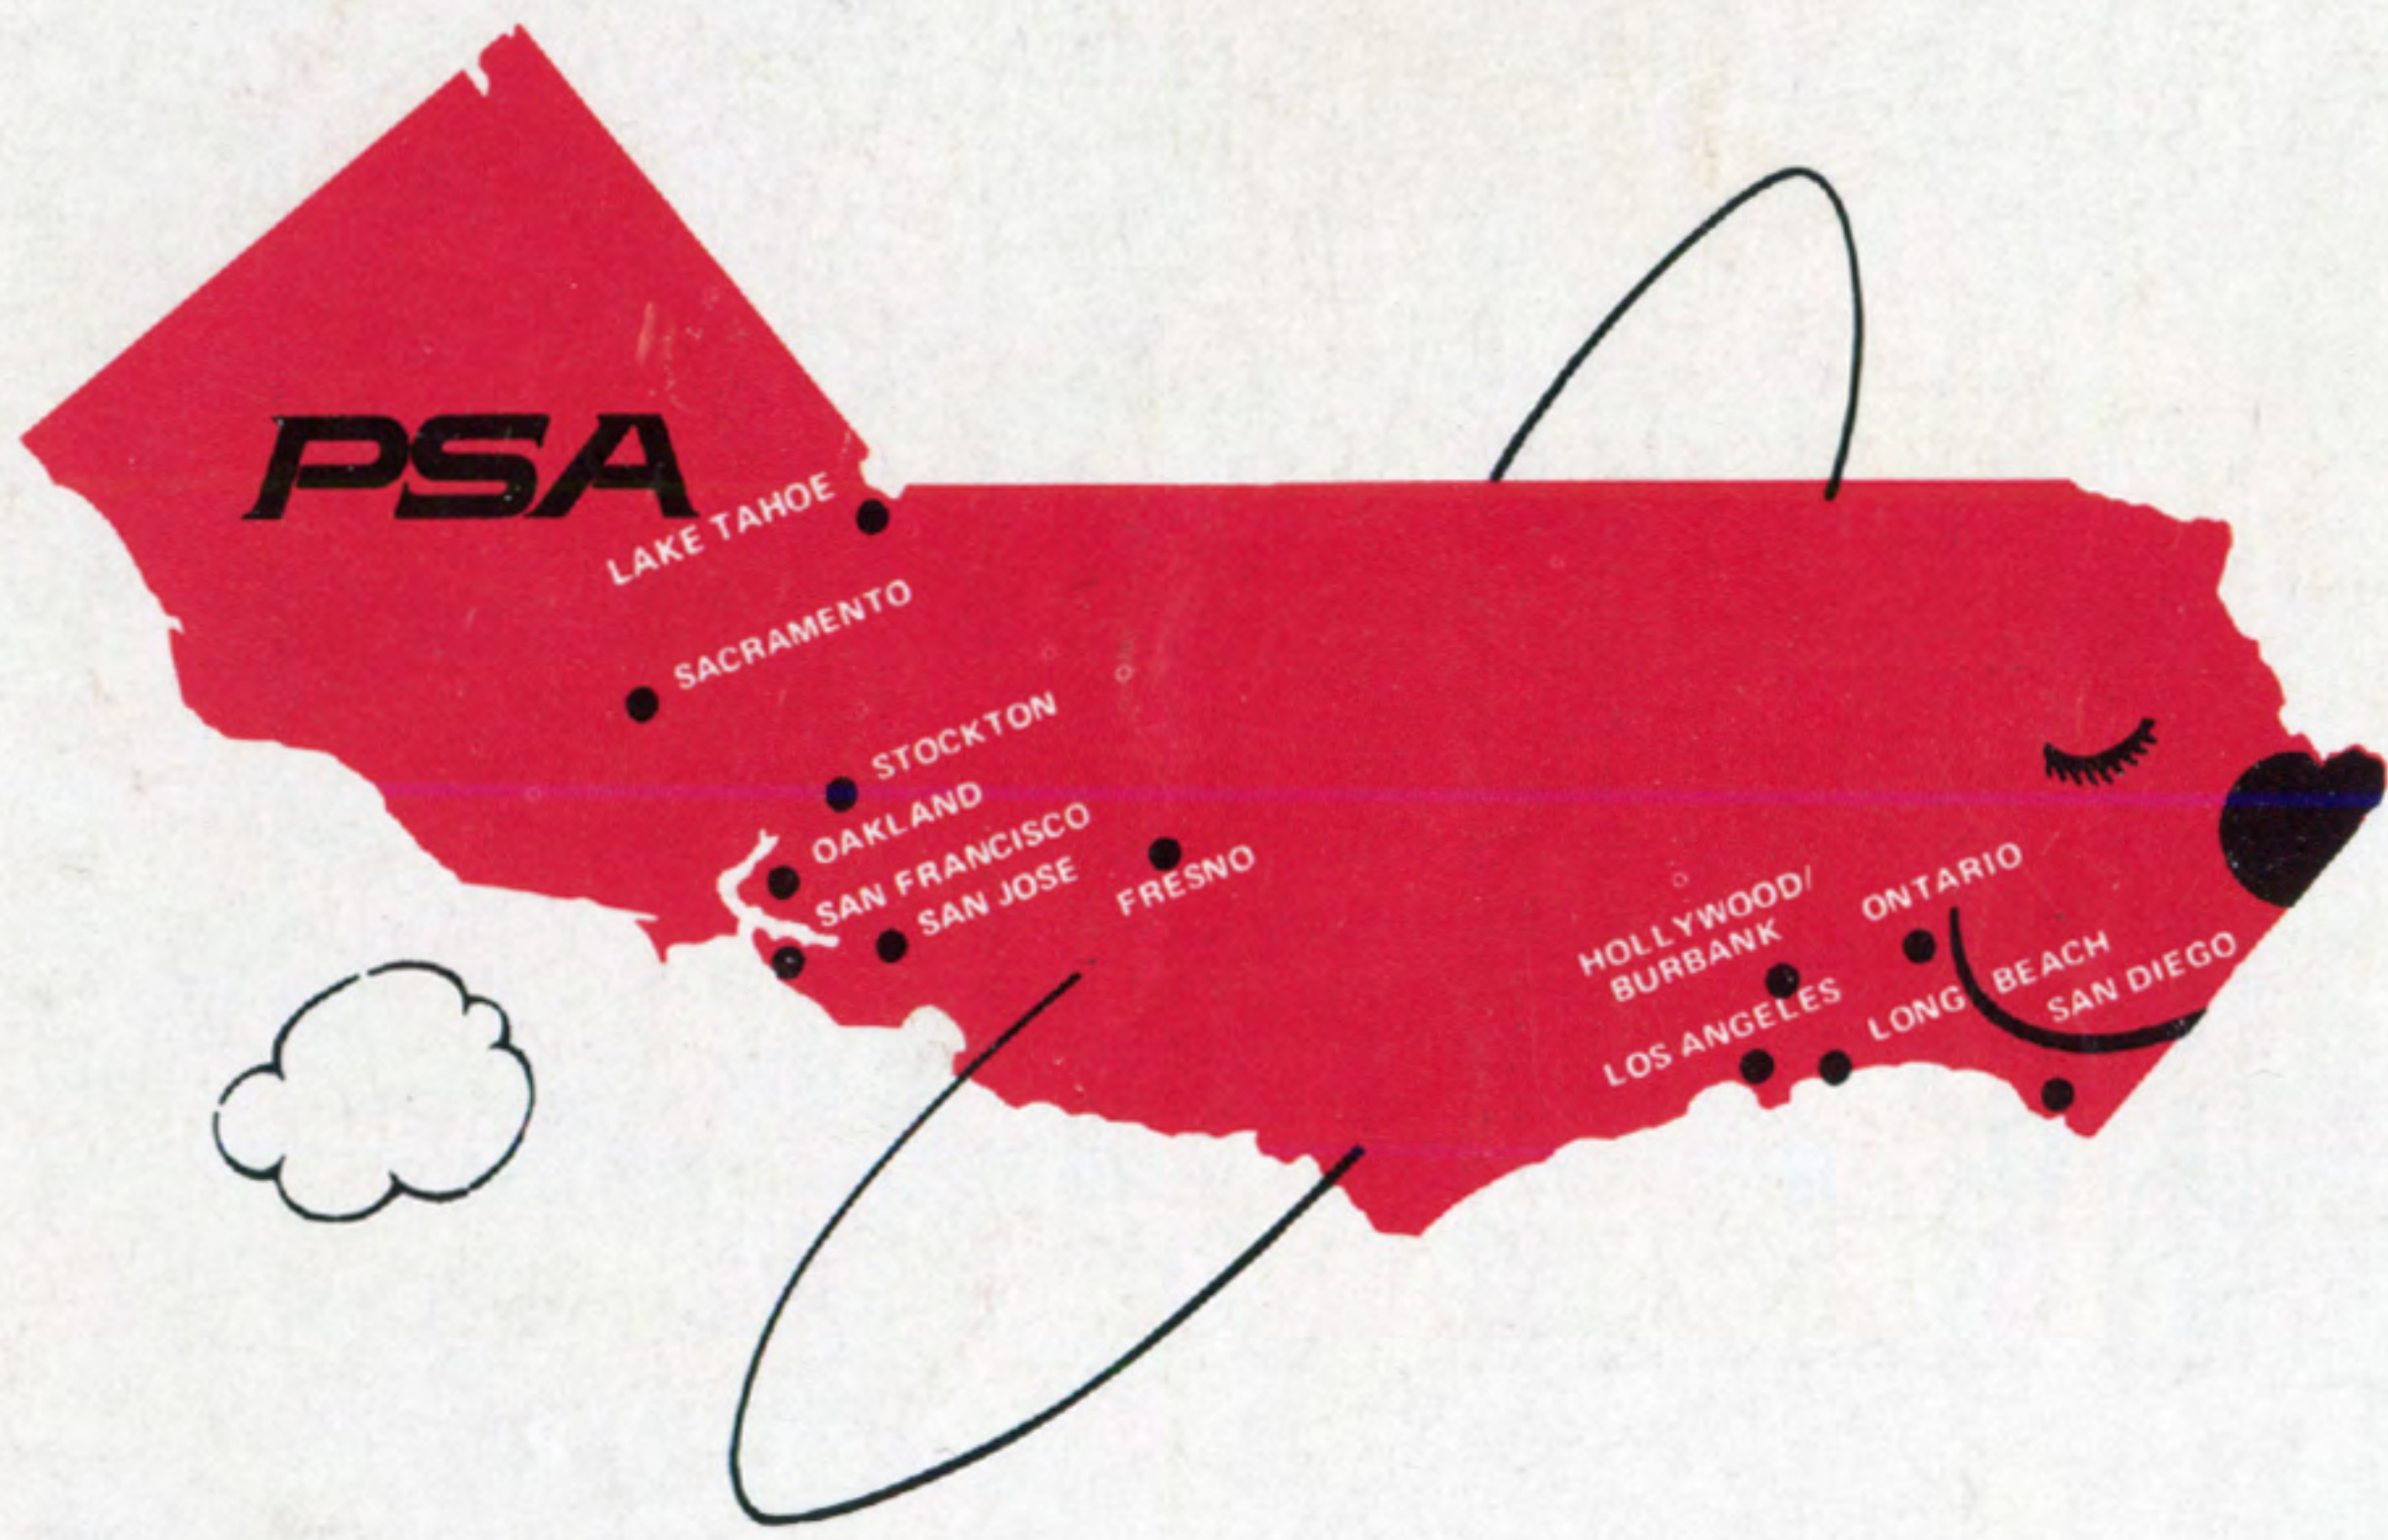

PACIFIC SOUTHWEST AIRLINES

PSA

FLIGHT SCHEDULE

EFFECTIVE JUNE 16, 1975

**California
is all
smiles.**

New!
LOS ANGELES/LAKE TAHOE
NONSTOP

New!
LOS ANGELES/SAN FRANCISCO
EVERY HOUR ON THE HOUR
MONDAY THRU THURSDAY