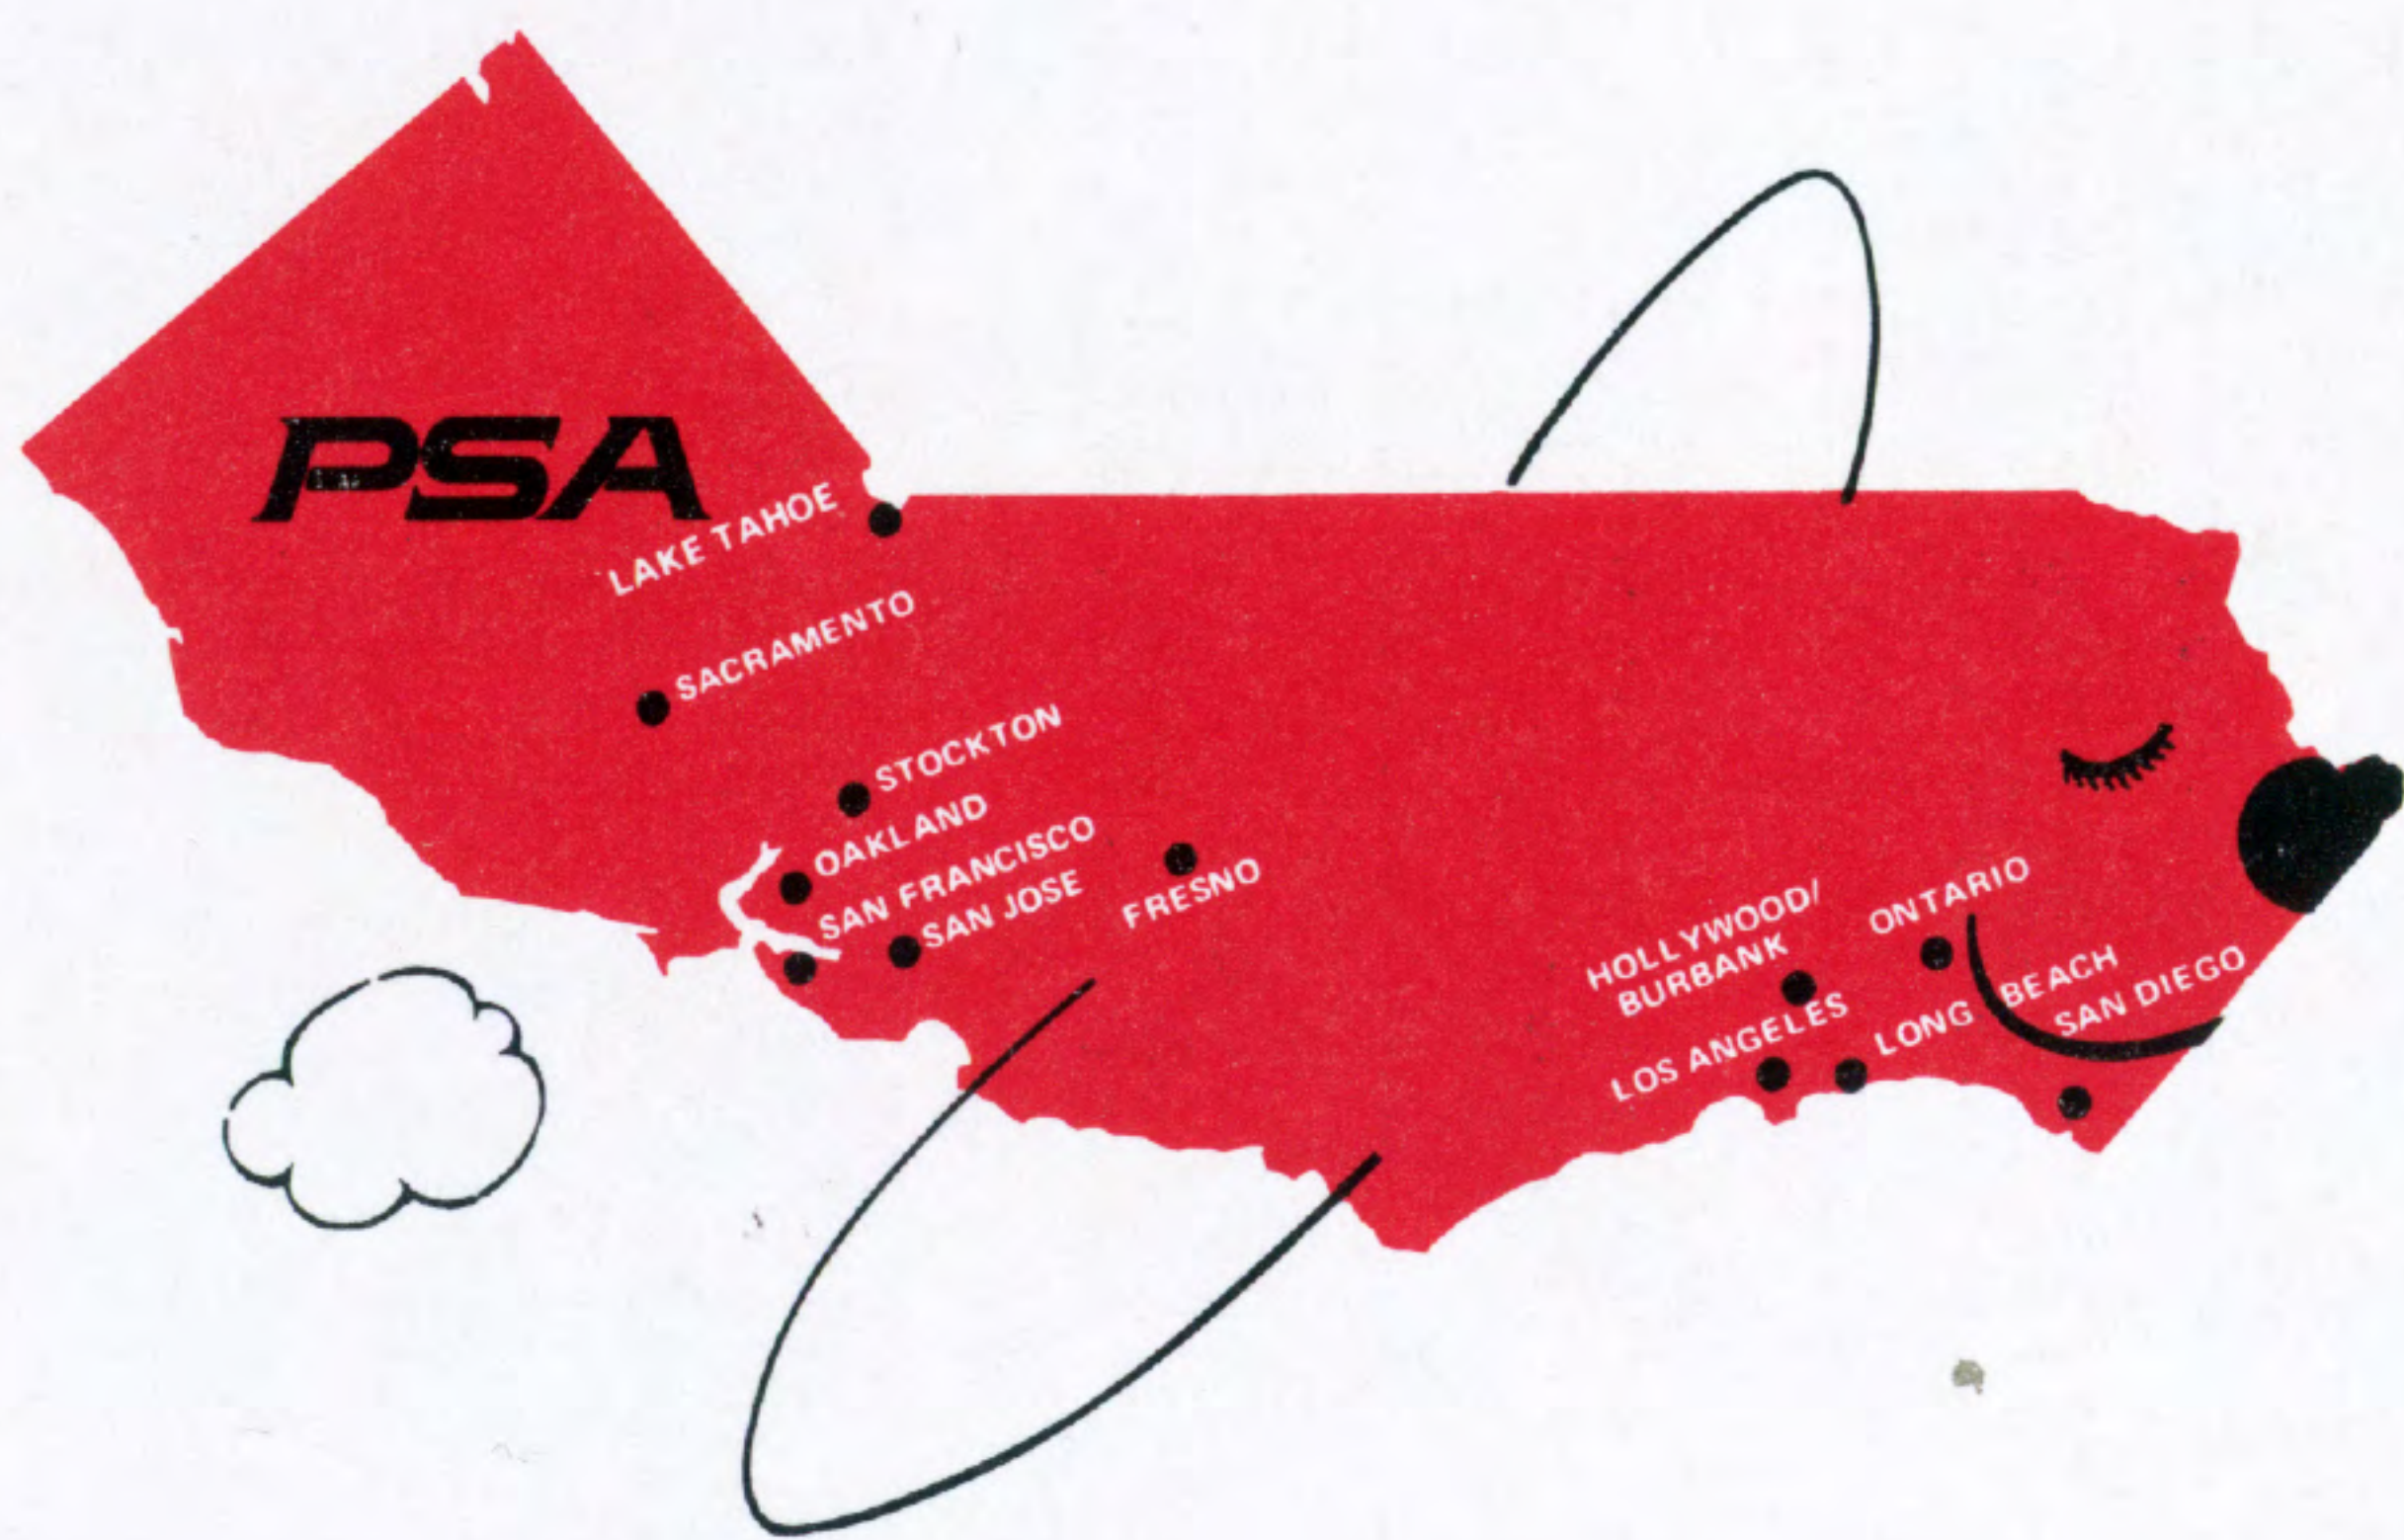

PACIFIC SOUTHWEST AIRLINES

PSA

FLIGHT SCHEDULE

EFFECTIVE SEPTEMBER 8, 1975

California is all smiles.

New!
LAKE TAHOE SERVICE
from
LOS ANGELES and
HOLLYWOOD-BURBANK

Schedule subject to change without notice

INDEX: NORTHBOUND

Table listing flight routes and frequencies for Northbound flights. Routes include Fresno to San Francisco, Hollywood-Burbank to various cities, Long Beach to various cities, Los Angeles to various cities, Ontario to various cities, San Diego to various cities, and San Francisco to various cities.

INDEX: SOUTHBOUND

Table listing flight routes and frequencies for Southbound flights. Routes include Los Angeles to various cities, San Diego to various cities, Hollywood-Burbank to various cities, Long Beach to various cities, Ontario to various cities, San Francisco to various cities, Fresno to various cities, and San Jose to various cities.