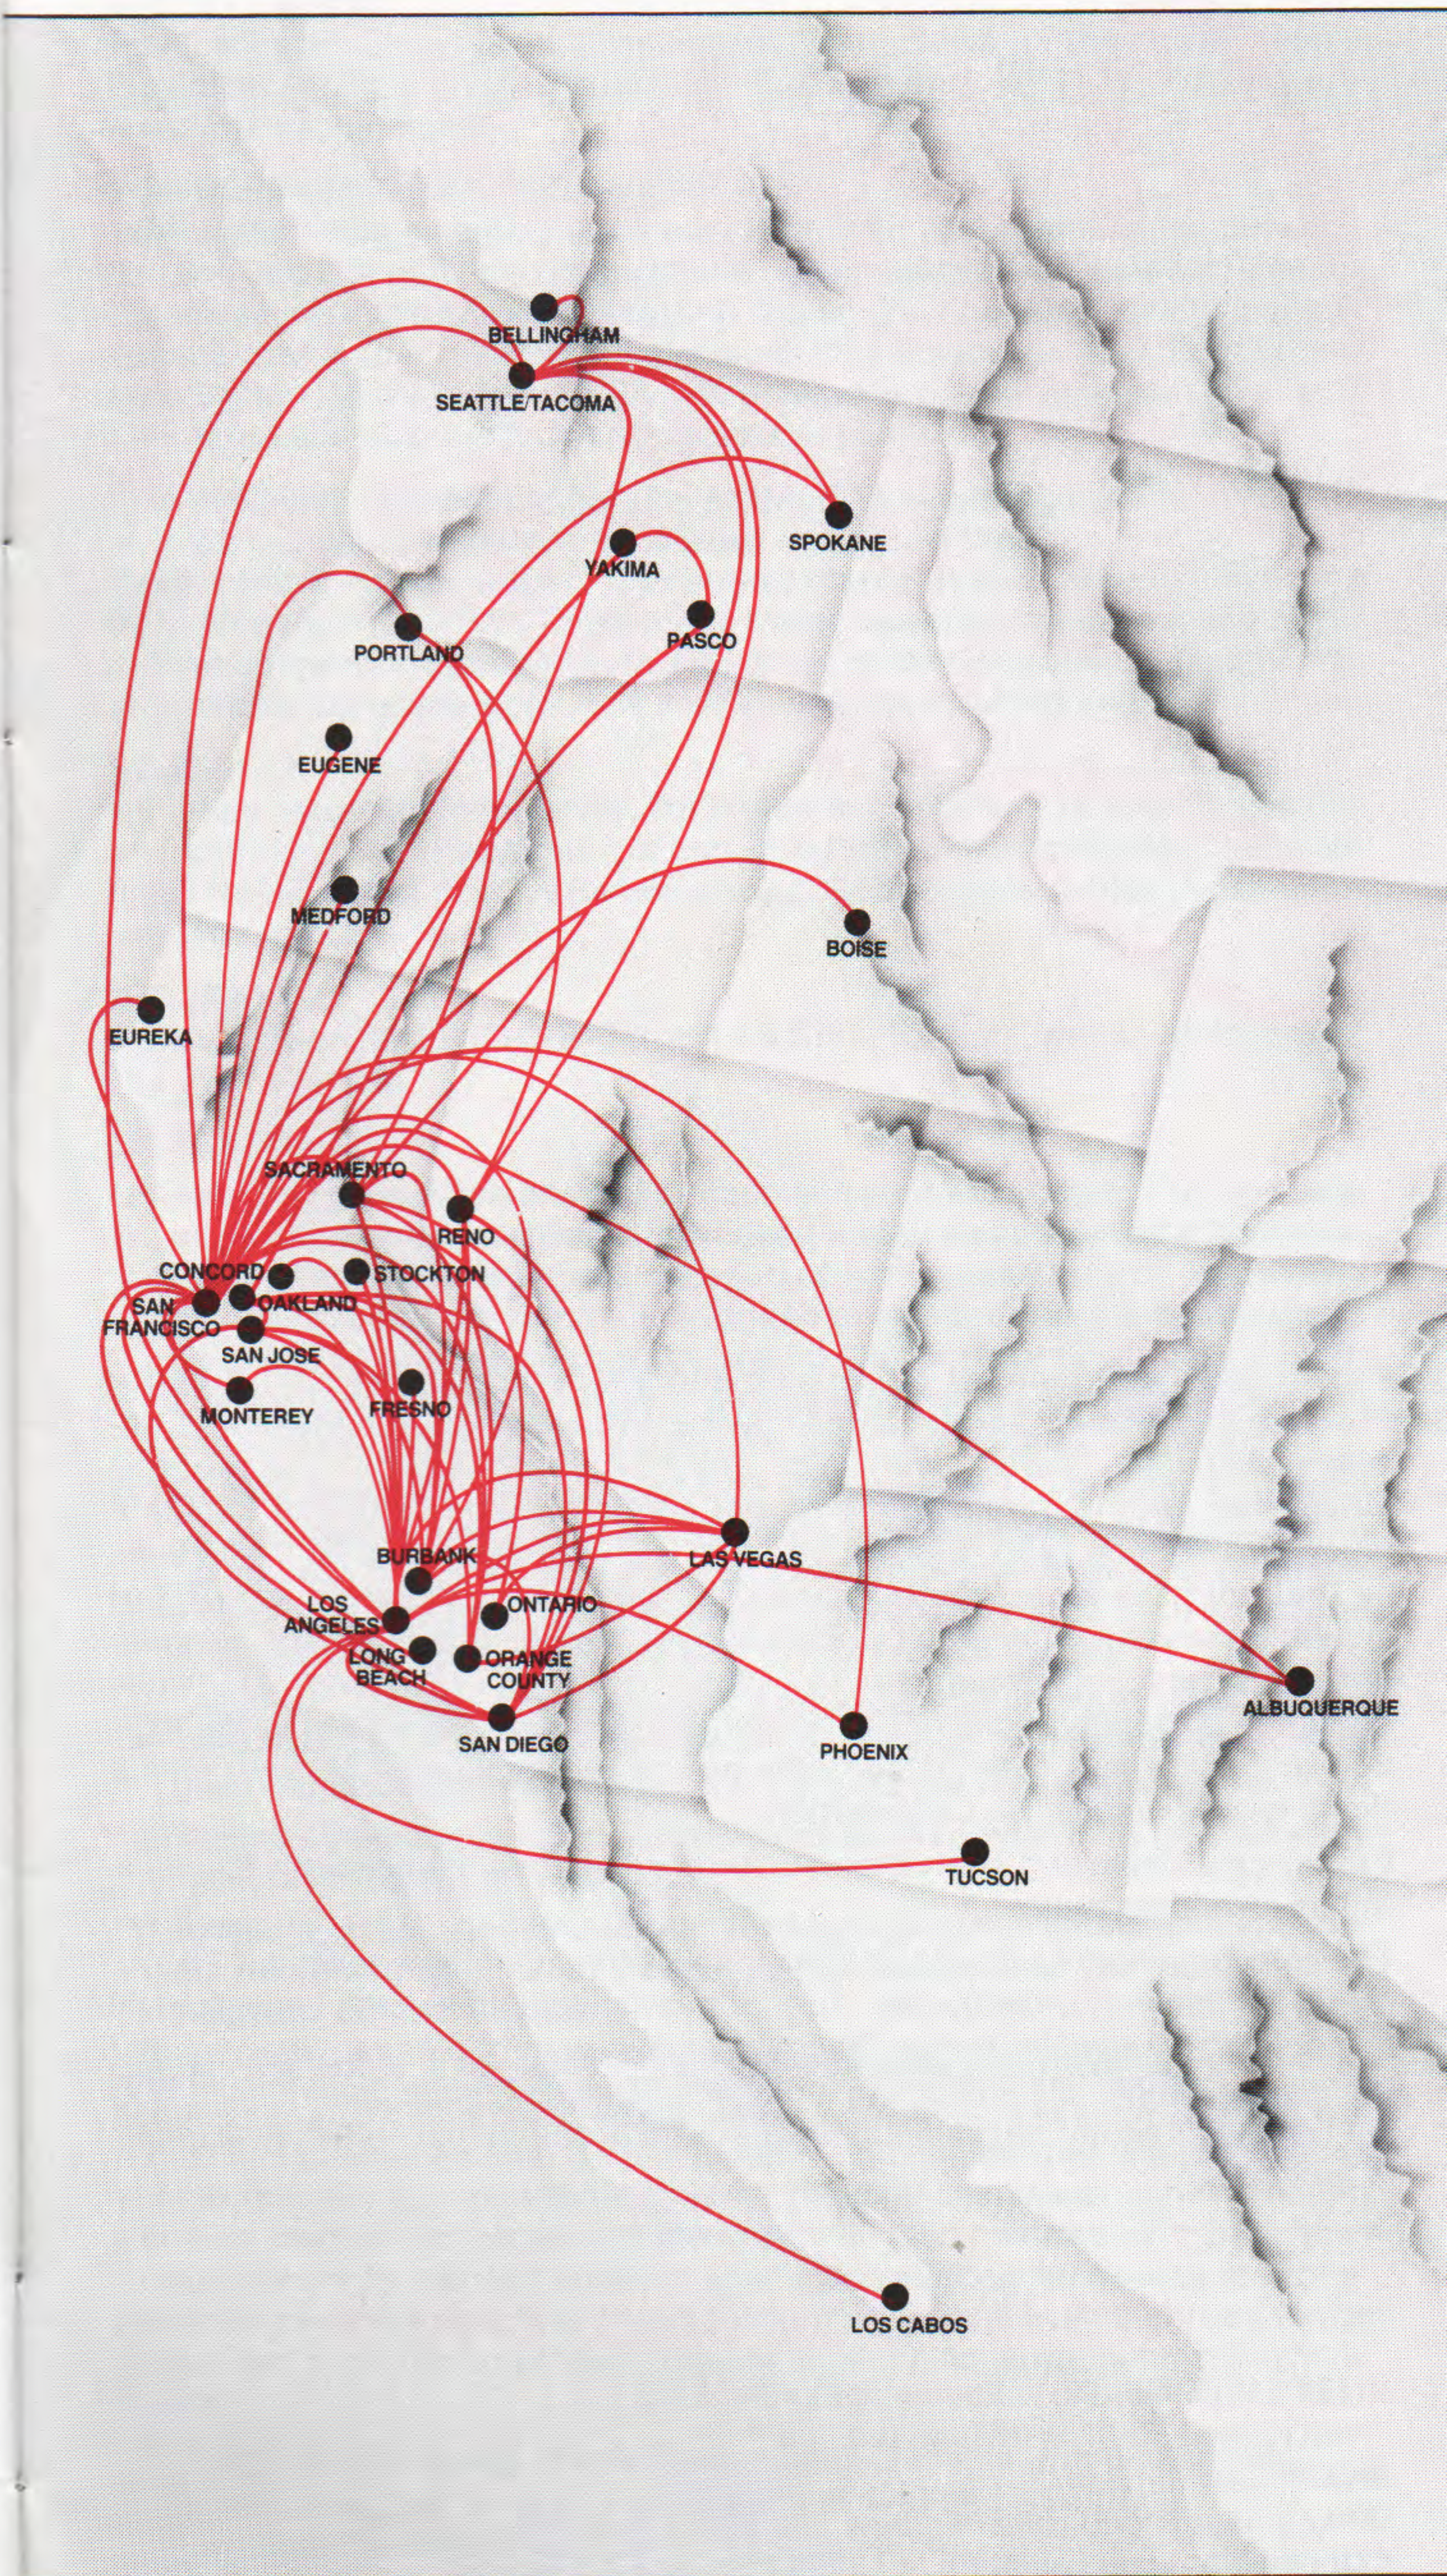

TAKE OFF WITH PSA. LAND LOWER RATES WITH HERTZ.

Hertz Special Weekday Rates
For PSA Passengers as low as

$34.87

Get into accelerated savings with PSA and Hertz. Because now PSA passengers receive Special Hertz Weekday Rates. Take advantage of these rates and save up to 35% every business day.

- 3-door Escort or similar model $34.87 Daily
- 4-door Escort or similar model 38.87 Daily
- Mustang/Tempo or similar model 39.87 Daily
- Luxurious Thunderbird
  or similar model 42.87 Daily
- Fullsize Ford LTD or similar model 45.87 Daily

It's never been easier to save. Just show your PSA boarding pass, ticket or Executive Flyer I.D. card and you're off. No reservations necessary.

And if you're a PSA Executive Flyer, you get 500 bonus miles every time you rent from Hertz. Save with PSA and Hertz. Then take off in style.

PSA®
Catch our smile.

PSA®
CATCH OUR SMILE

Restrictions apply. Call Hertz for details at 800-654-3131 or see ad in PSA Magazine.