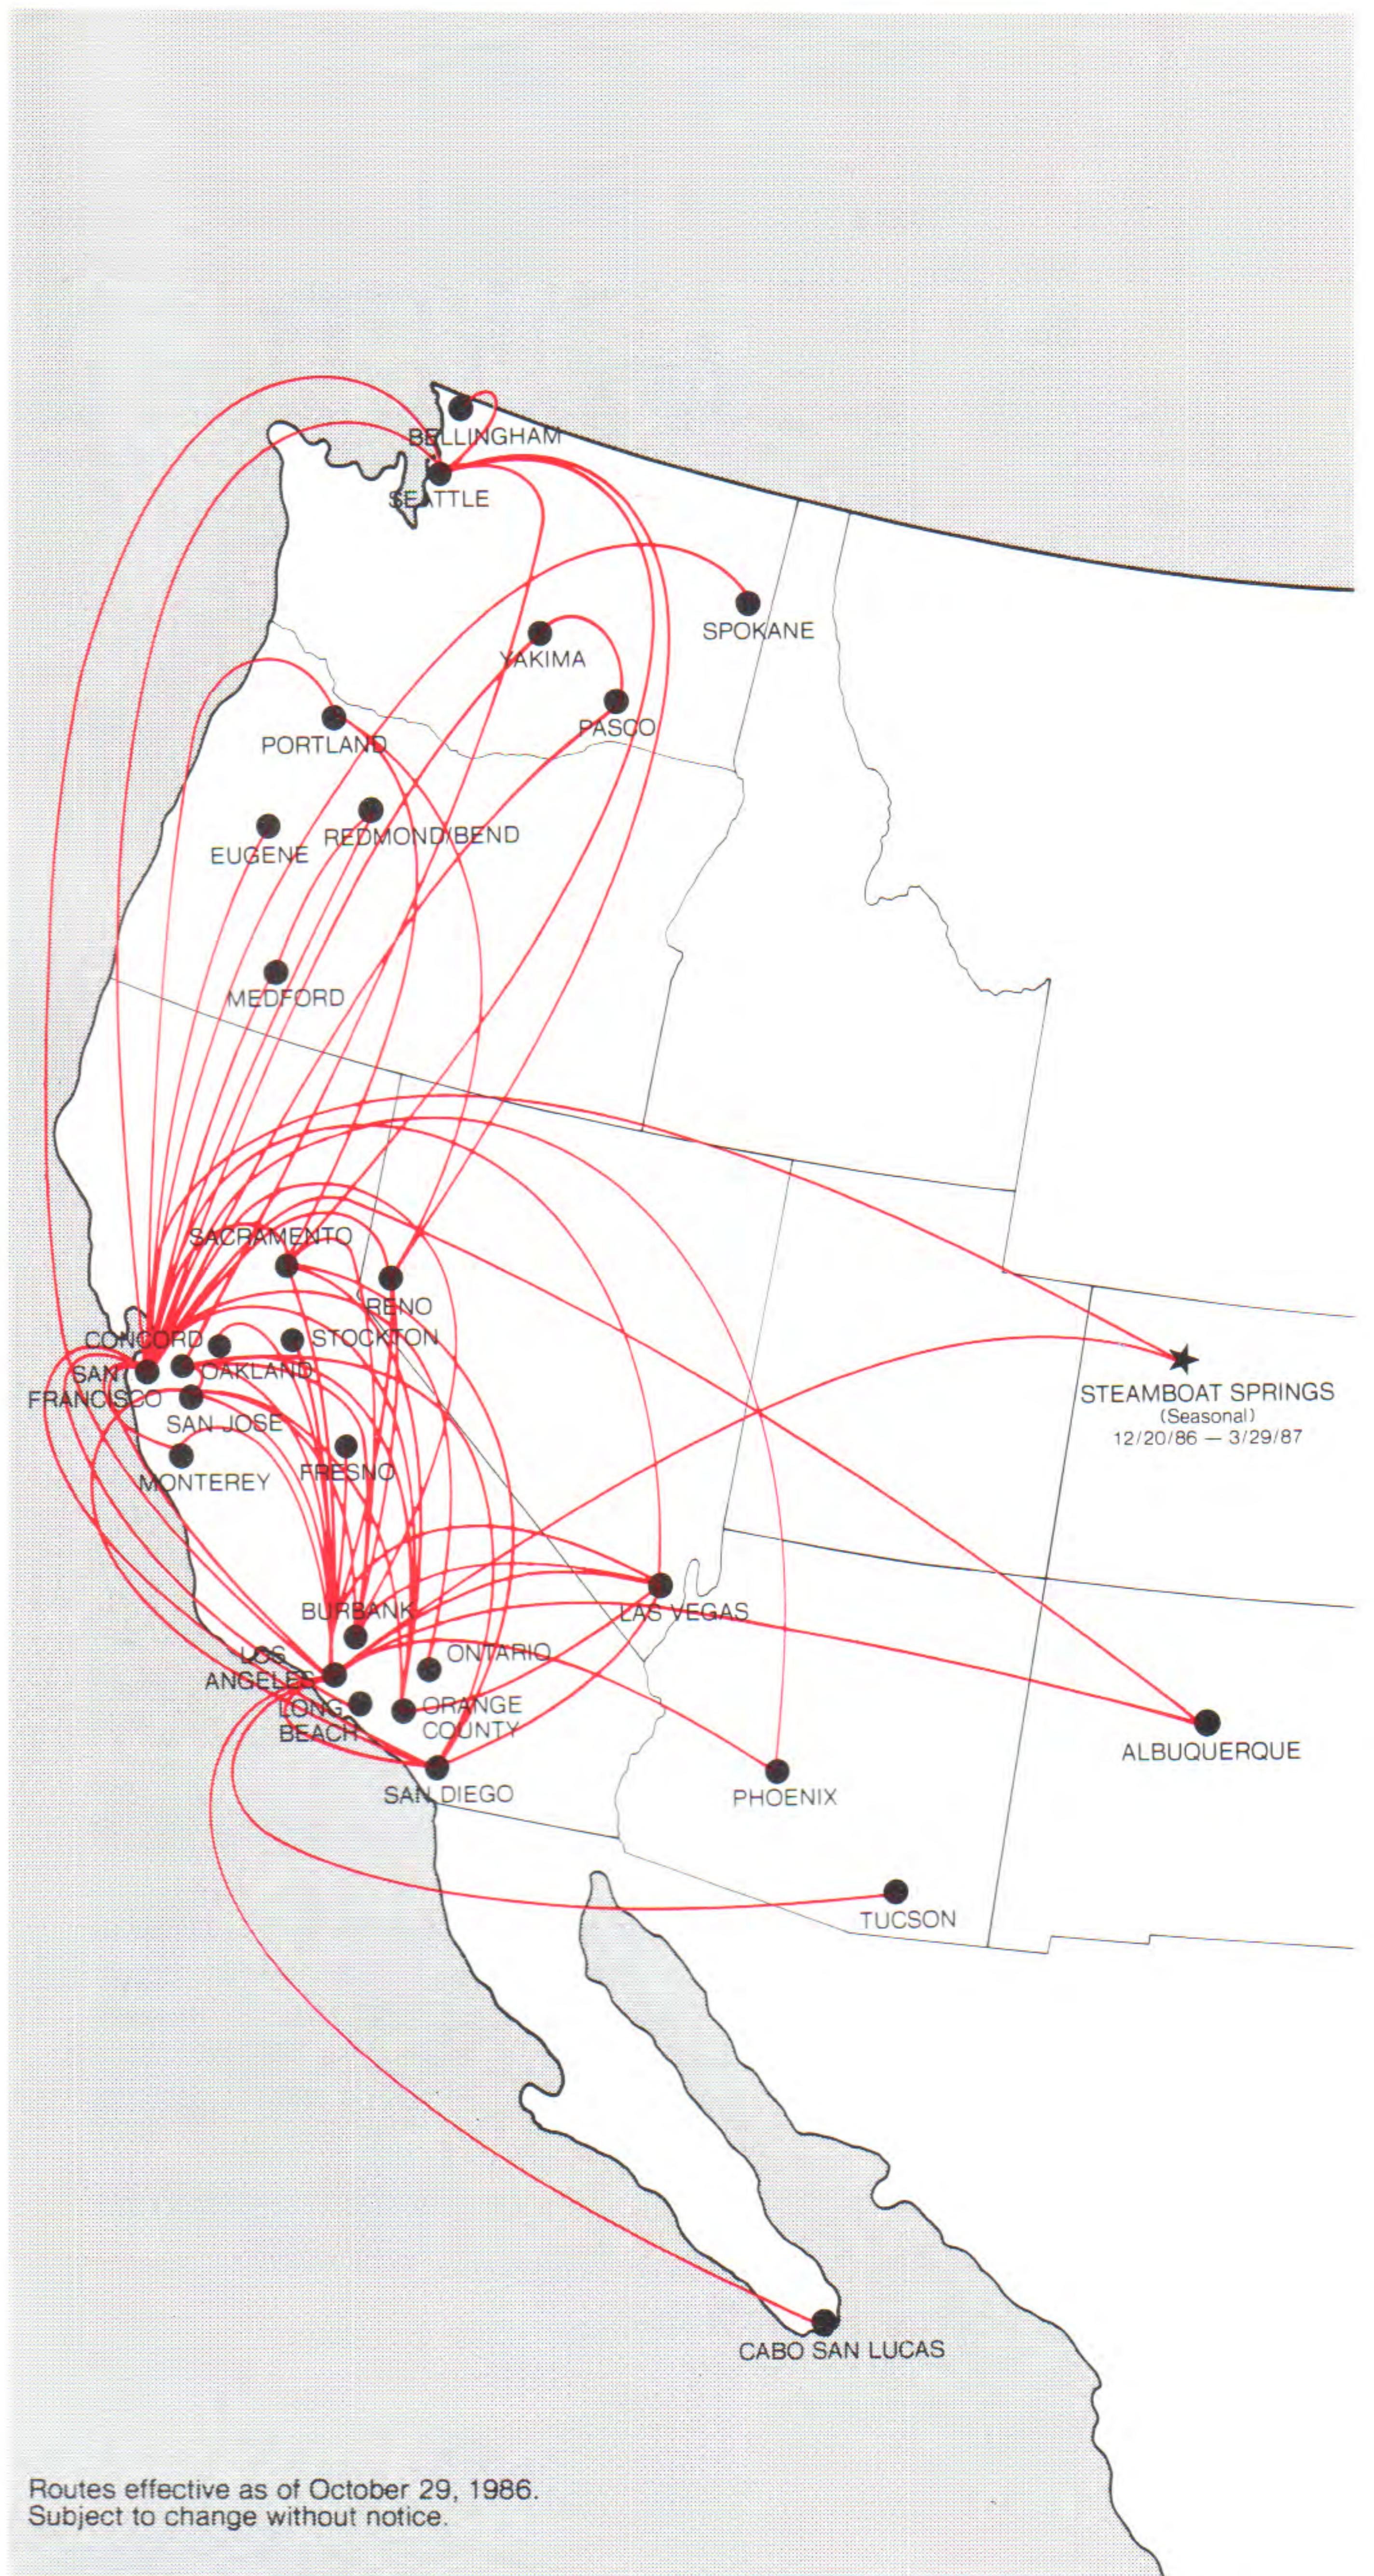

Leaves	Arrives	Flight	Freq	Via/Stops	M	Leaves	Arrives	Flight	Freq	Via/Stops	M
YAKIMA (YKM) (Cont'd) Reservations (509) 575-3860						To RENO					
						6:00a	11:56a	1908/1737	ExSaSu	SFO	
						7:25a	11:56a	1782/1737	SaSu	SFO	
						2:00p	6:52p	24/1989	ExSa	SFO	
						2:00p	7:15p	24/37	Sa	SFO	
To LOS ANGELES						To SACRAMENTO					
6:00a	10:12a	1908	ExSaSu	2		6:00a	11:47a	1908/1939	ExSaSu	SFO	
7:25a	11:39a	1782/1748	Su	SFO		7:25a	11:47a	1782/1939	SaSu	SFO	
7:25a	12:09p	1782/1712	Sa	SFO		2:00p	6:27p	24/1935	ExSa	SFO	
2:00p	6:12p	24		2		To SAN DIEGO					
To MONTEREY						6:00a	10:57a	1908/1866	ExSaSu	SFO	
7:25a	1:16p	1782/1836	SaSu	SFO		7:25a	1:57p	1782/1874	SaSu	SFO	
To ONTARIO						2:00p	6:24p	24/1786		SFO	
7:25a	1:56p	1782/1746	SaSu	SFO		To SAN FRANCISCO					
2:00p	7:43p	24/1756	ExSa	SFO		6:00a	8:32a	1908	ExSaSu	1	
2:00p	8:09p	24/646	Sa	SFO		7:25a	10:00a	1782	SaSu	1	
To ORANGE COUNTY						2:00p	4:35p	24		1	
6:00a	11:46a	1908/1782	ExSaSu	SFO		To SAN JOSE					
7:25a	11:46a	1782	SaSu	2		7:25a	3:34p	1782/297	SaSu	SNA	
2:00p	8:12p	24/1790		SFO		To TOKYO, JAPAN					
To PASCO/RICHLAND/KENNEWICK						6:00a	4:00p	1908/NW27	ExSaSu	SFO L	
6:00a	6:26a	1908	ExSaSu	0		7:25a	4:00p	1782/NW27	SaSu	SFO L	
7:25a	7:51a	1782	SaSu	0		To TUCSON					
2:00p	2:26p	24		0		6:00a	1:17p	1908/1946	ExSaSu	LAX	
To PHOENIX						7:25a	4:17p	1782/14	Sa	SFO	
6:00a	2:39p	1908/1712	ExSaSu	LAX		7:25a	4:17p	1782/1752	Su	SFO	
7:25a	2:39p	1782/1712	SaSu	SFO							
2:00p	8:43p	24/1994	ExSa	SFO D							

Routes effective as of October 29, 1986. Subject to change without notice.

PSA's route to Europe is 40,000 miles shorter.

PSA's Executive Flyer Club rewards you faster than any frequent flyer program in its class.

And we accept the mileage you accumulate on TWA, Northwest Orient and Air Canada as well as PSA mileage.

PSA's Executive Flyer Club - There's no shorter route to a free trip.

2 Roundtrip Tickets To Europe

2 Roundtrip Tickets To Europe

PSA Executive Flyer Club
60,000 Miles

United Mileage Plus
100,000 Miles

PSA Catch Our Smile.

PSA®
Catch Our Smile.