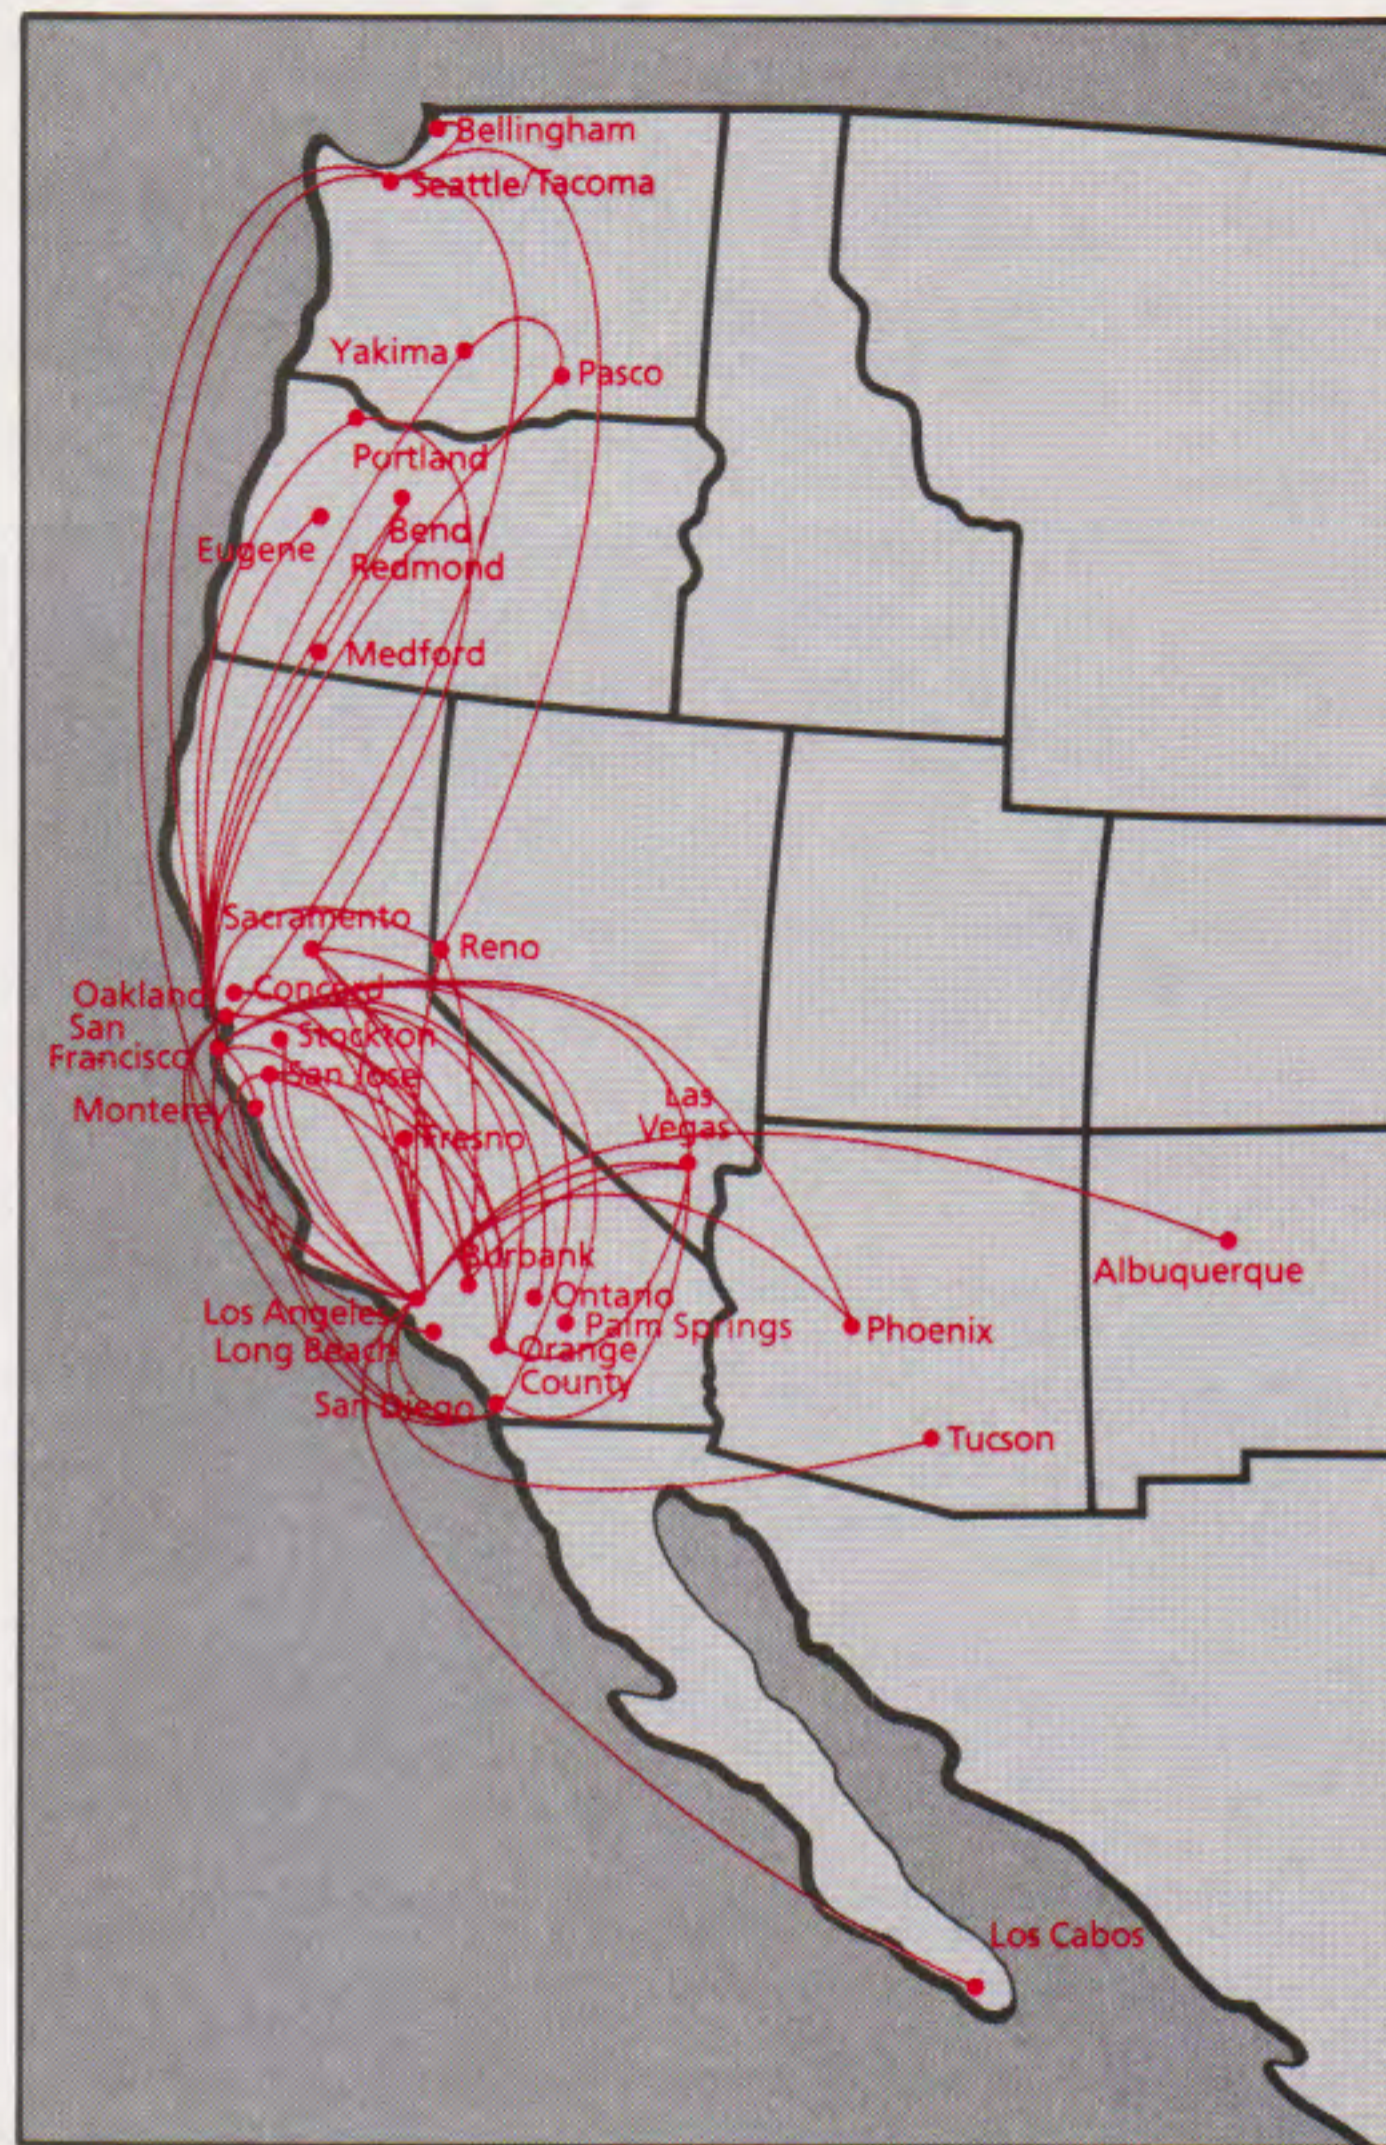

Leaves	Arrives	Flight	Freq	Via/Stops	M	Leaves	Arrives	Flight	Freq	Via/Stops	M
YAKIMA (YKM)						To PALM SPRINGS					
Reservations (509) 575-3860						5:40a	11:04a	1698/1878	ExSu	SFO	S
To ALBUQUERQUE						7:15a	2:14p	1782/1890	Su	SFO	S
5:40a	3:50p	1698/1712	ExSaSu	SFO	S	To PASCO/RICHLAND/KENNEWICK					
7:15a	3:50p	1782/1712	Su	SFO	S	5:40a	6:07a	1698	ExSu	0	
2:06p	10:55p	1762/1526	Sa	SFO		7:15a	7:42a	1782	Su	0	
2:06p	11:59p	1762/1528	ExSa	SFO		2:06p	2:33p	1762		0	
To BURBANK						To PHOENIX					
5:40a	11:21a	1698/1414	ExSaSu	SFO	S	2:06p	9:15p	1762/1980	ExSa	SFO	D
7:15a	12:55p	1782/1824	Su	SFO	S	To PITTSBURGH					
2:06p	6:55p	1762/1754		SFO		7:15a	8:26p	1782/AL30	Su	SFO	S
To LAS VEGAS						To RENO					
5:40a	11:24a	1698/1896	ExSaSu	SFO	S	5:40a	10:25a	1698/1451	ExSu	SFO	S
5:40a	12:32p	1698/1490	ExSu	SNA	S	2:06p	8:17p	1762/1815	ExSa	SFO	
7:15a	2:22p	1782/1978	Su	SFO	S	To SAN DIEGO					
2:06p	8:12p	1762/1754		SFO		5:40a	10:55a	1698/1662	Sa	SFO	S
To LONG BEACH						5:40a	11:25a	1698/1660	ExSaSu	SFO	S
7:15a	2:13p	1782/1936	Su	SFO	S	7:15a	12:35p	1782/1964	Su	SFO	S
2:06p	6:59p	1762/1938		SFO		2:06p	7:57p	1762/1892		SFO	
To LOS ANGELES						To SAN FRANCISCO					
5:40a	10:25a	1698/1708	ExSu	SFO	S	5:40a	8:25a	1698	ExSu	1	S
7:15a	12:27p	1782/1712	Su	SFO	S	7:15a	9:52a	1782	Su	1	S
2:06p	7:25p	1762/1526		SFO		2:06p	4:50p	1762		1	
To LOS CABOS						To TUCSON					
5:40a	2:05p	1698/1708	Sa	SFO	S	5:40a	2:06p	1698/1708	ExSaSu	SFO	S
To ONTARIO						7:15a	4:54p	1782/1714	Su	SFO	S
7:15a	3:00p	1782/1752	Su	SFO	S	To ORANGE COUNTY					
2:06p	6:55p	1762/1756	ExSa	SFO		5:40a	10:17a	1698	ExSu	2	S
2:06p	8:13p	1762/1758	Sa	SFO		7:15a	11:37a	1782	Su	2	S
To SAN FRANCISCO						2:06p	7:35p	1762/1884	ExSa	SFO	

Save
with PSA's
Everyday
Low Fares.

PSA offers over 500 flights
a day throughout the West. With
low everyday fares.