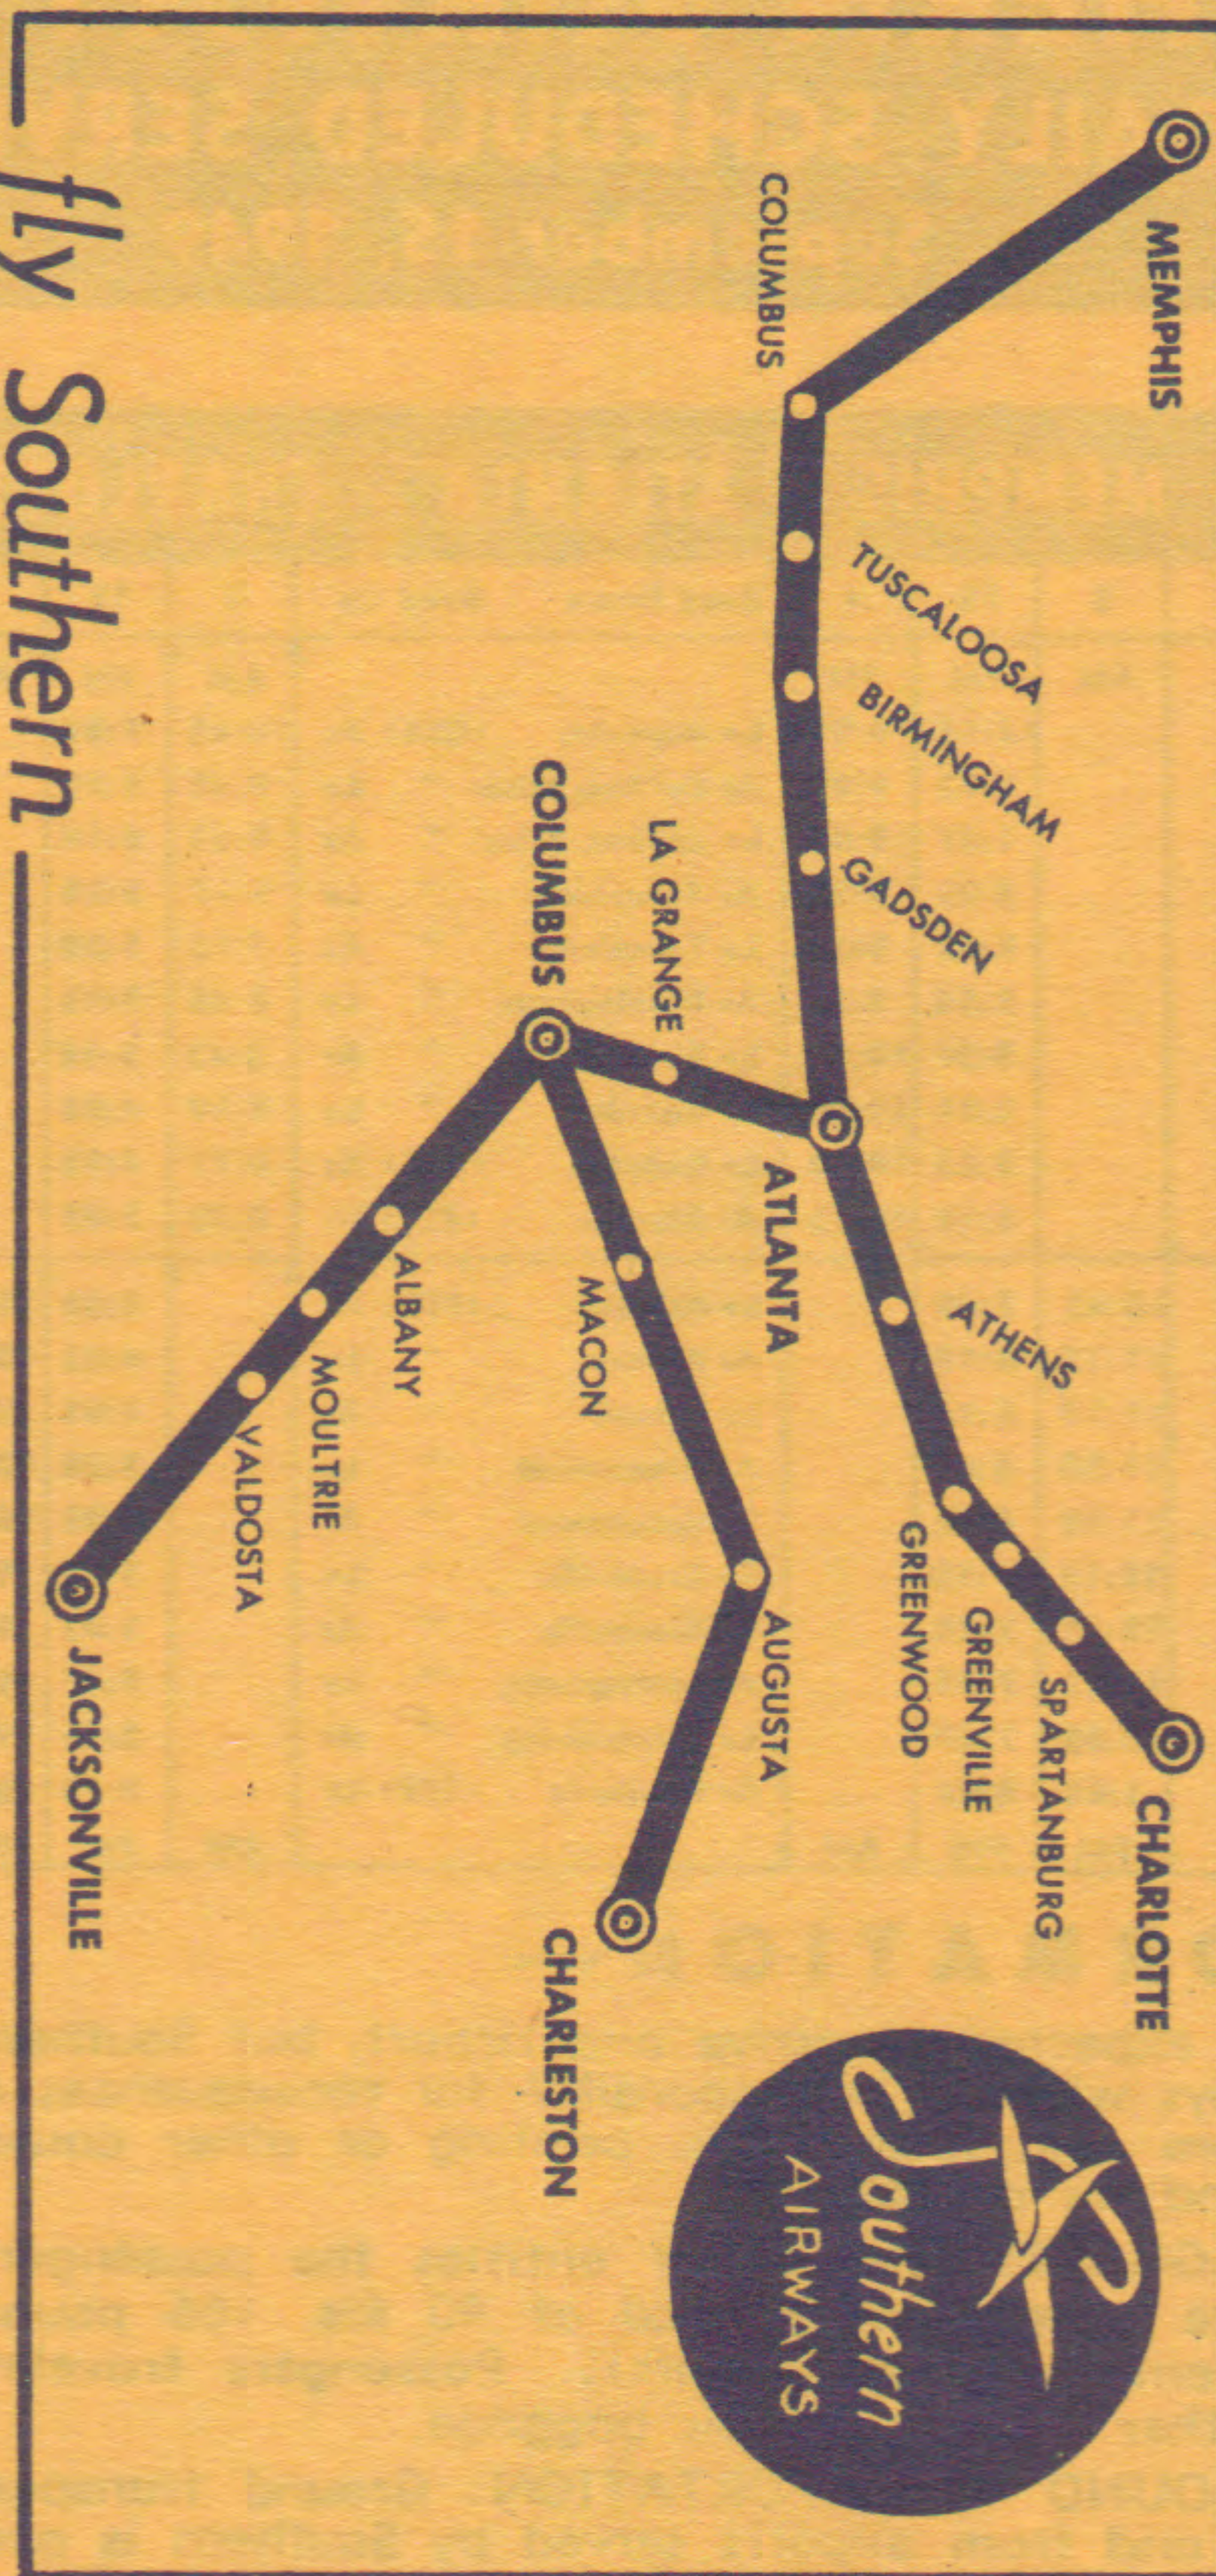

September 15, 1949

Southern Airways, Inc.

GENERAL OFFICES—MUNICIPAL AIRPORT
BIRMINGHAM, ALABAMA

SALES OFFICES—MUNICIPAL AIRPORT
ATLANTA, GEORGIA

SOUTHERN TICKET OFFICES

CITY	ADDRESS	PHONE
ALBANY, GA.	Municipal Airport	3124
ATHENS, GA.	Municipal Airport	4487
ATLANTA, GA.	Municipal Airport	CAhoun 7761
AUGUSTA, GA.	Daniel Field	(Call "Information")
BIRMINGHAM, ALA.	Municipal Airport	59-8131
CHARLESTON, S. C.	Municipal Airport	(Call "Information")
CHARLOTTE, N. C.	Douglas Field	5-8733
COLUMBUS, GA.	Muscogee Airport	3-8323
COLUMBUS, MISS.	Columbus Air Force Base	764
GADSDEN, ALA.	Municipal Airport	6-5285
GREENVILLE, S. C.	Municipal Airport	3-0173
GREENWOOD, S. C.	Greenwood City Airport	9-3191
JACKSONVILLE, FLA.	Imeson Airport	5-3477
LA GRANGE, GA.	Callaway Airport	8614
MACON, GA.	Cochran Field	(Call "Information")
MEMPHIS, TENN.	Municipal Airport	35-4850
MOULTRIE, GA.	Spence Field	1140
SPARTANBURG, S. C.	Municipal Airport	6875
TUSCALOOSA, ALA.	Van De Graaff Airport	8-0251
VALDOSTA, GA.	Municipal Airport	2851

USE AIR MAIL

SHIP AIR EXPRESS

NOW! Southern offers you new, direct service between Columbus, Ga., Macon, Augusta and Charleston. Travel the "South's Own Airline"—

FLY *Southern*

fly Southern

DEPENDABLE
SCHEDULED
TRANSPORTATION

One of America's Certificated Air Lines