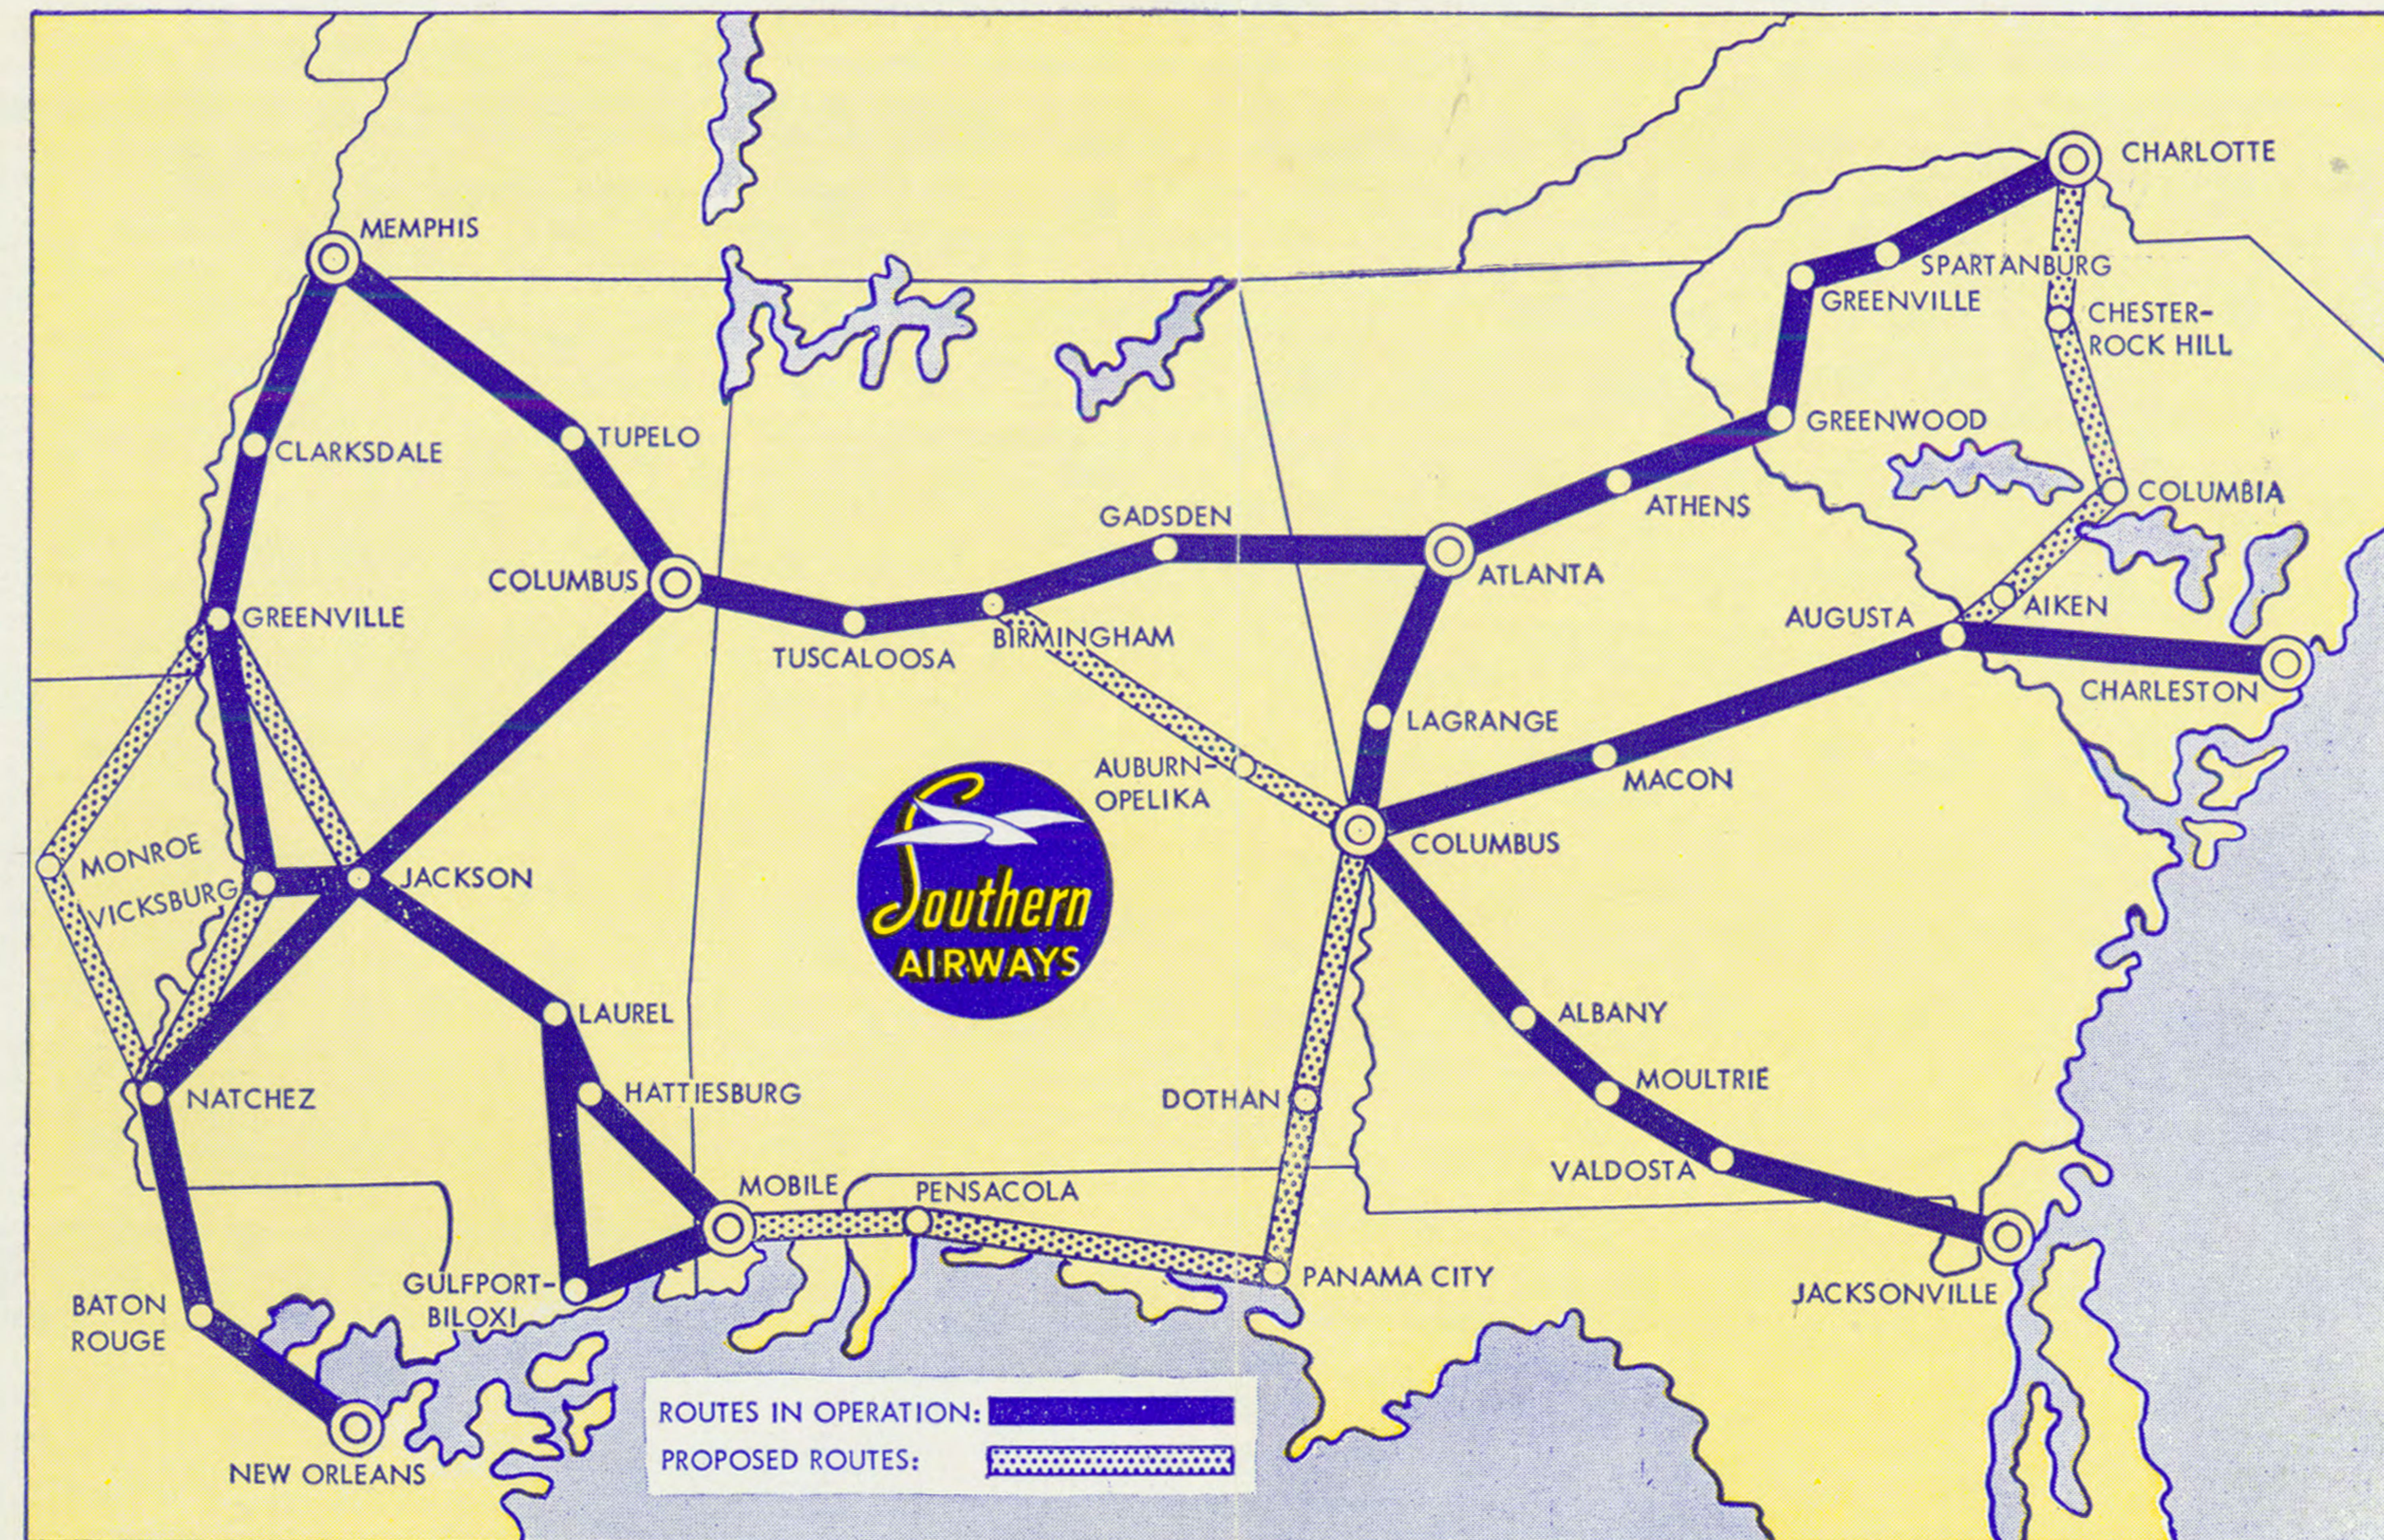

SAVE WITH SOUTHERN'S FAMILY PLAN!

**DEPENDABLE
SCHEDULED
TRANSPORTATION**

One of the SCHEDULED AIRLINES of the U.S.

NOVEMBER 10, 1952

**FLY
Southern
AIRWAYS**

Southern wishes YOU and YOURS
A Merry Christmas and a Happy New Year!

Fly SOUTHERN . . . The South's Local Service Airline

COMPLETE SYSTEM SCHEDULES

UNLESS OTHERWISE INDICATED, ARRIVAL TIME IS 2 MINUTES PRIOR TO DEPARTURE TIME SHOWN.

Table with columns for cities (Atlanta, Jackson, Columbus, Mobile, Memphis, New Orleans) and flight numbers (501, 101, 401, *105, 455, 107, 545). It lists departure and arrival times and connecting flight information.