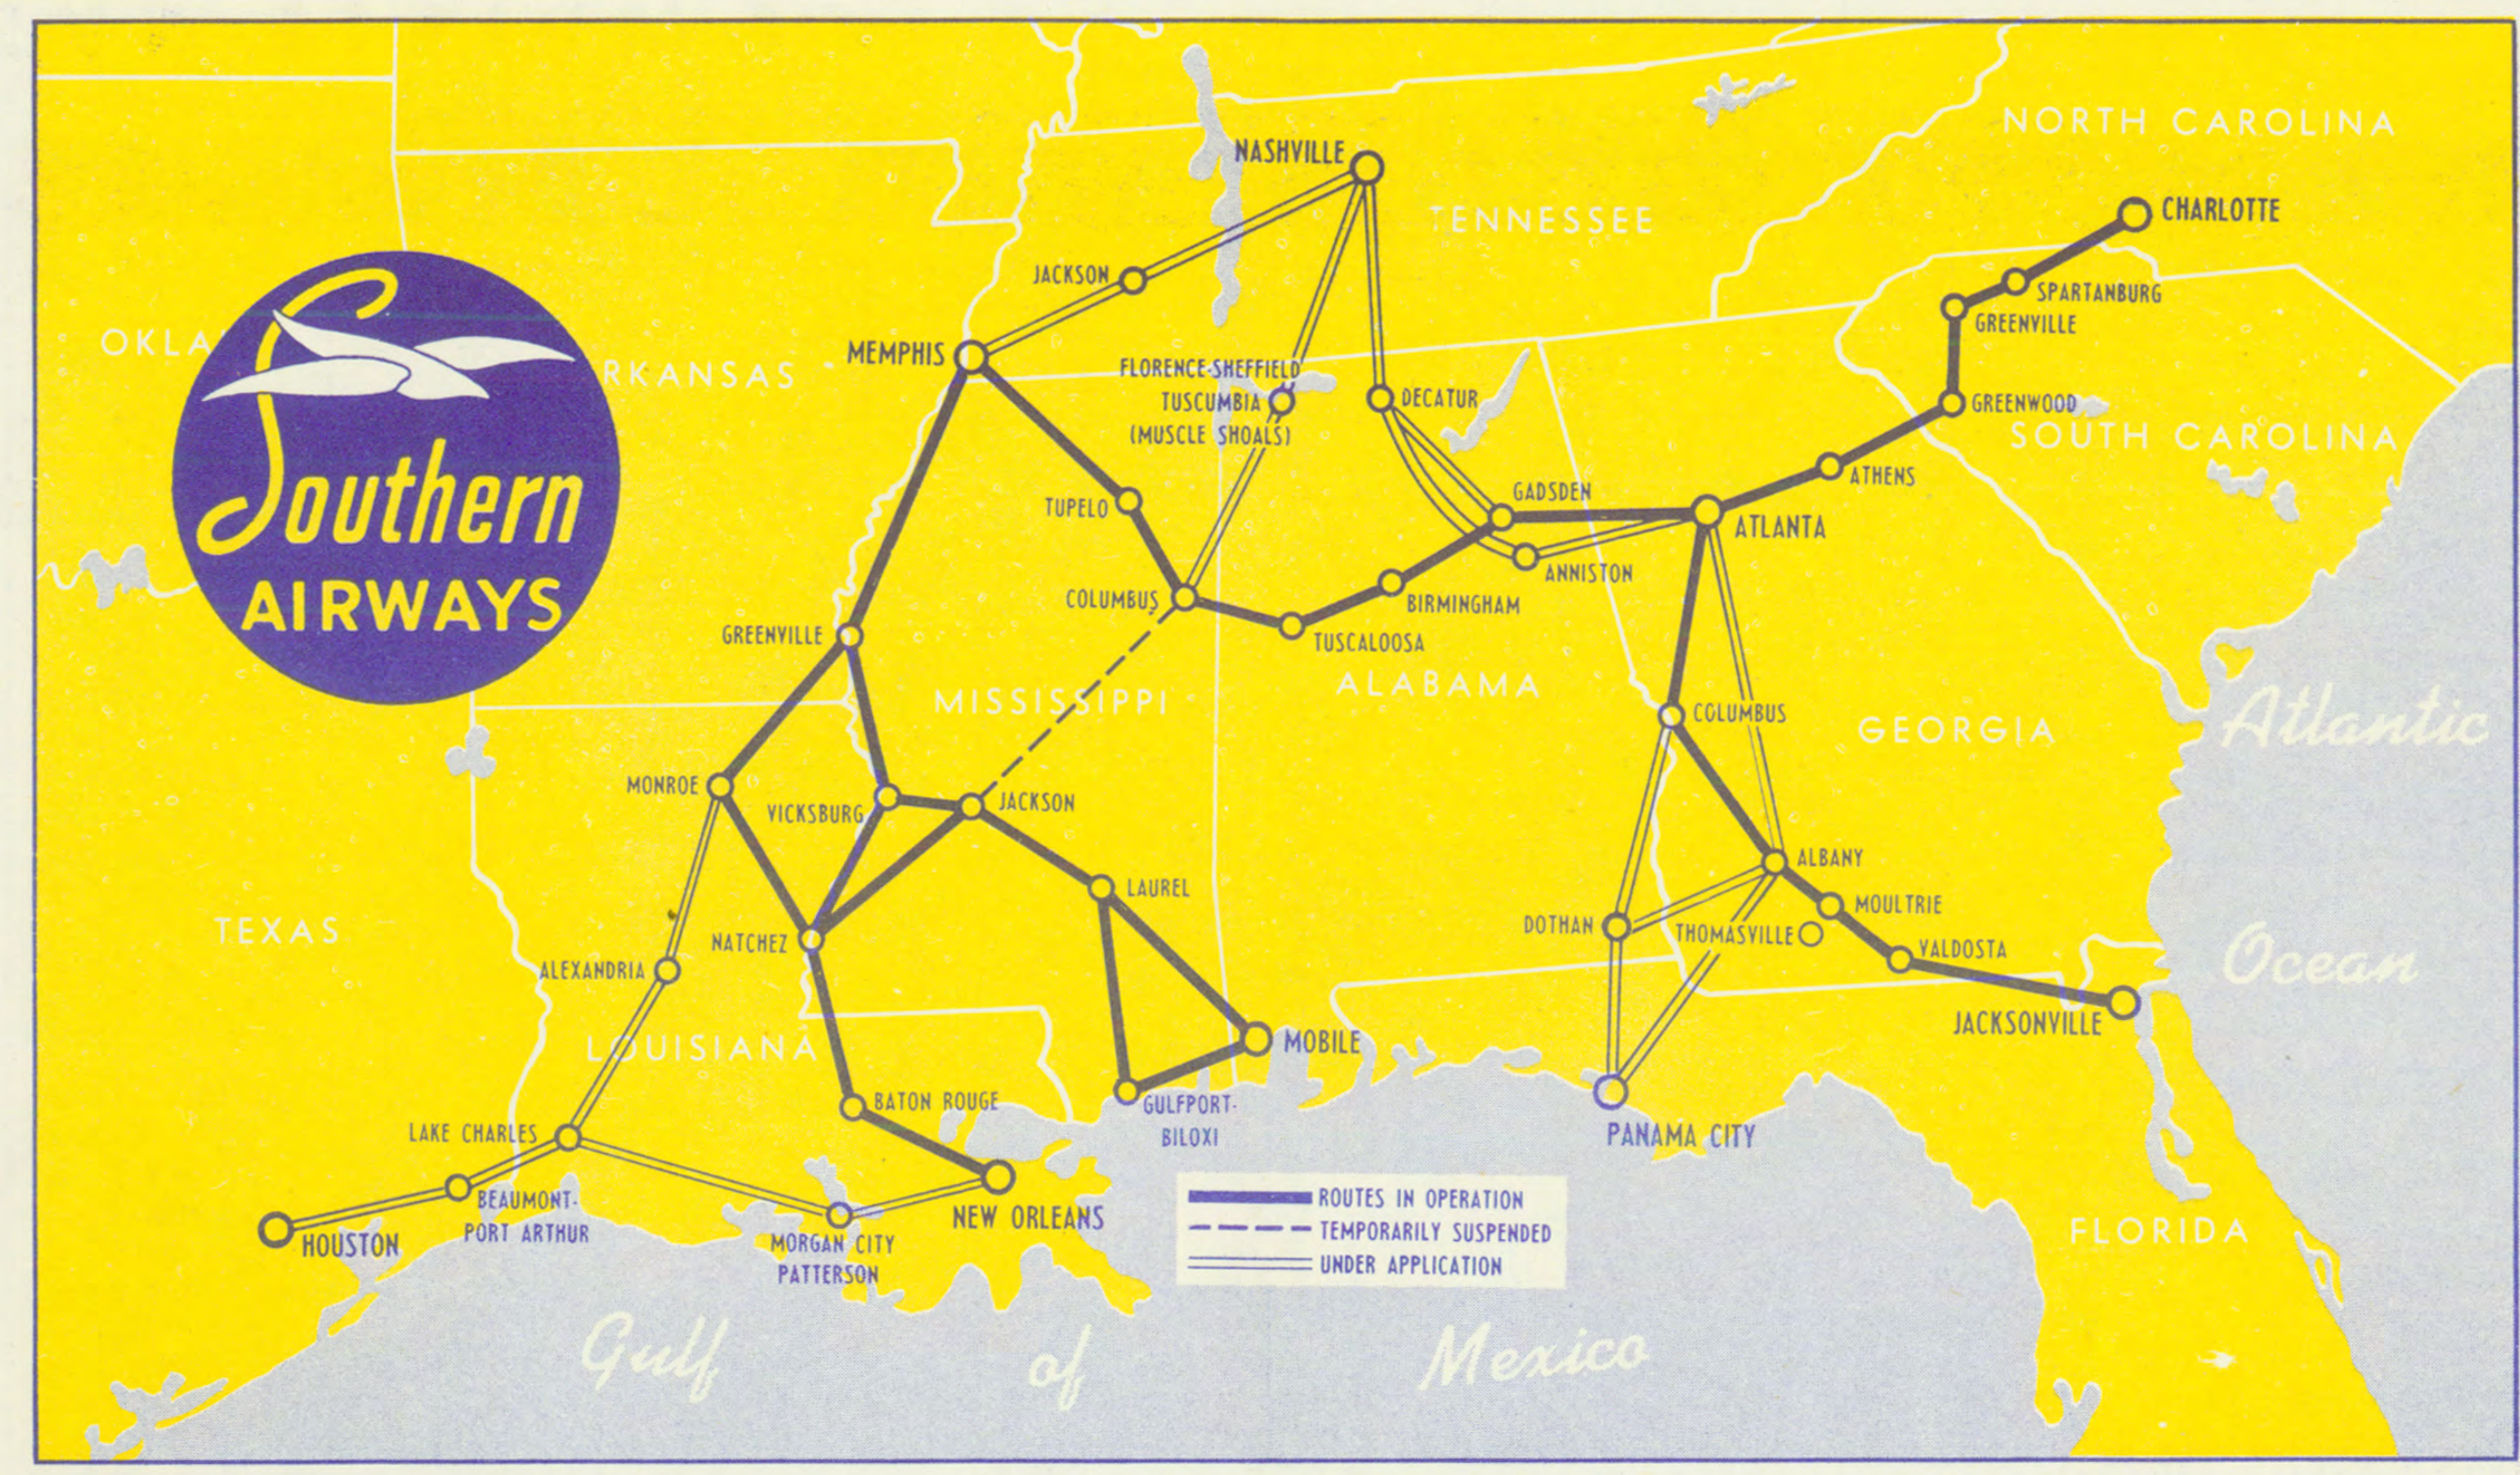

SOUTHERN AIRWAYS, INC.
ATLANTA AIRPORT
ATLANTA, GEORGIA

APRIL 1, 1956

Southern AIRWAYS

DEPENDABLE SCHEDULED TRANSPORTATION

One of the SCHEDULED AIRLINES of the U.S.

ADULT FARES*

ONE-WAY FARES IN CLEAR AREA BELOW DIAGONAL LINE ROUND-TRIP FARES IN SHADED AREA ABOVE DIAGONAL LINE