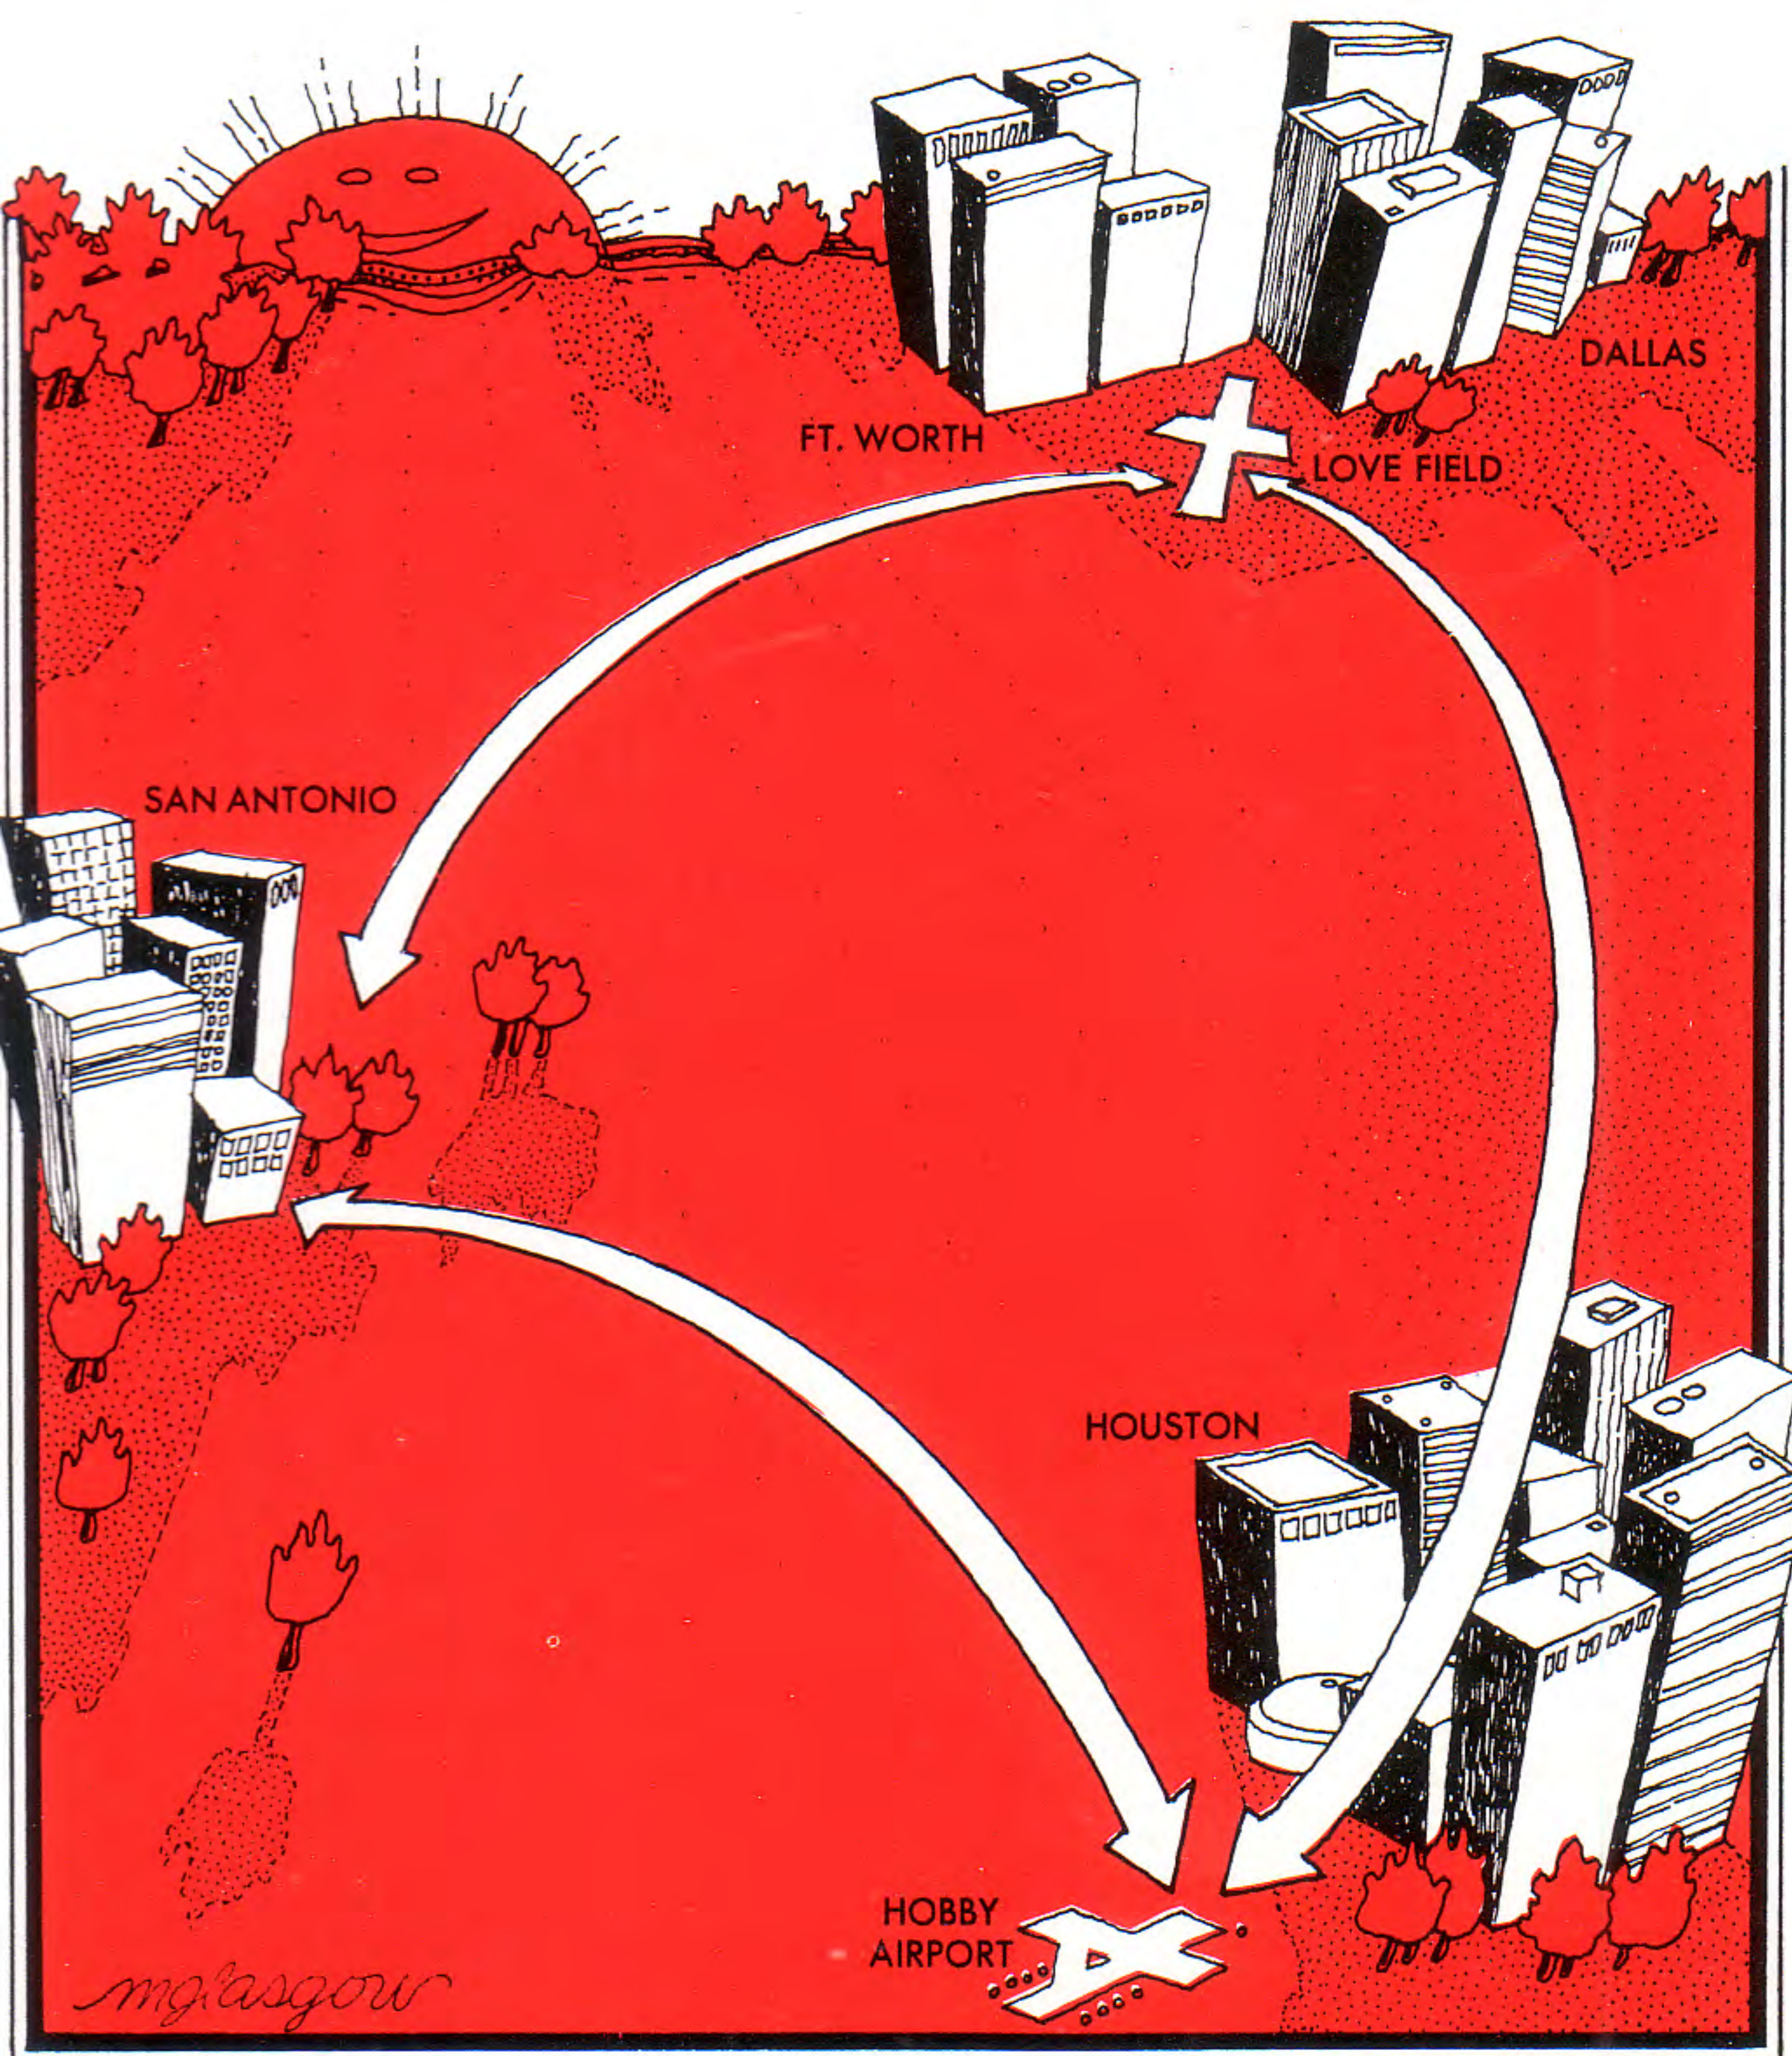

If you fly between San Antonio, Houston and Dallas, you're in our Love Triangle. Which means more than a few tokens of our love.

Tokens like:

Hobby near downtown Houston.

Hourly service between Dallas and Houston.

A 98% on-time record.

\$1 Love Potions.

10-second ticketing.

And hostesses who make flying worthwhile. Even if you don't have anywhere to go.

Schedule

Effective May 14, 1972

Dallas/Ft. Worth to Houston

Freq.	Flt. No.	Departs Love Field	Arrives Hobby
A	1	7:30	8:20
A	3	8:30	9:20
A	5	9:30	10:20
A	9	11:30	12:20
B	13	1:30	2:20
B	17	3:30	4:20
A	19	4:30	5:20
B	21	5:30	6:20
B	23	6:30	7:20
B	25	7:30	8:20
C*	27	9:05	9:55