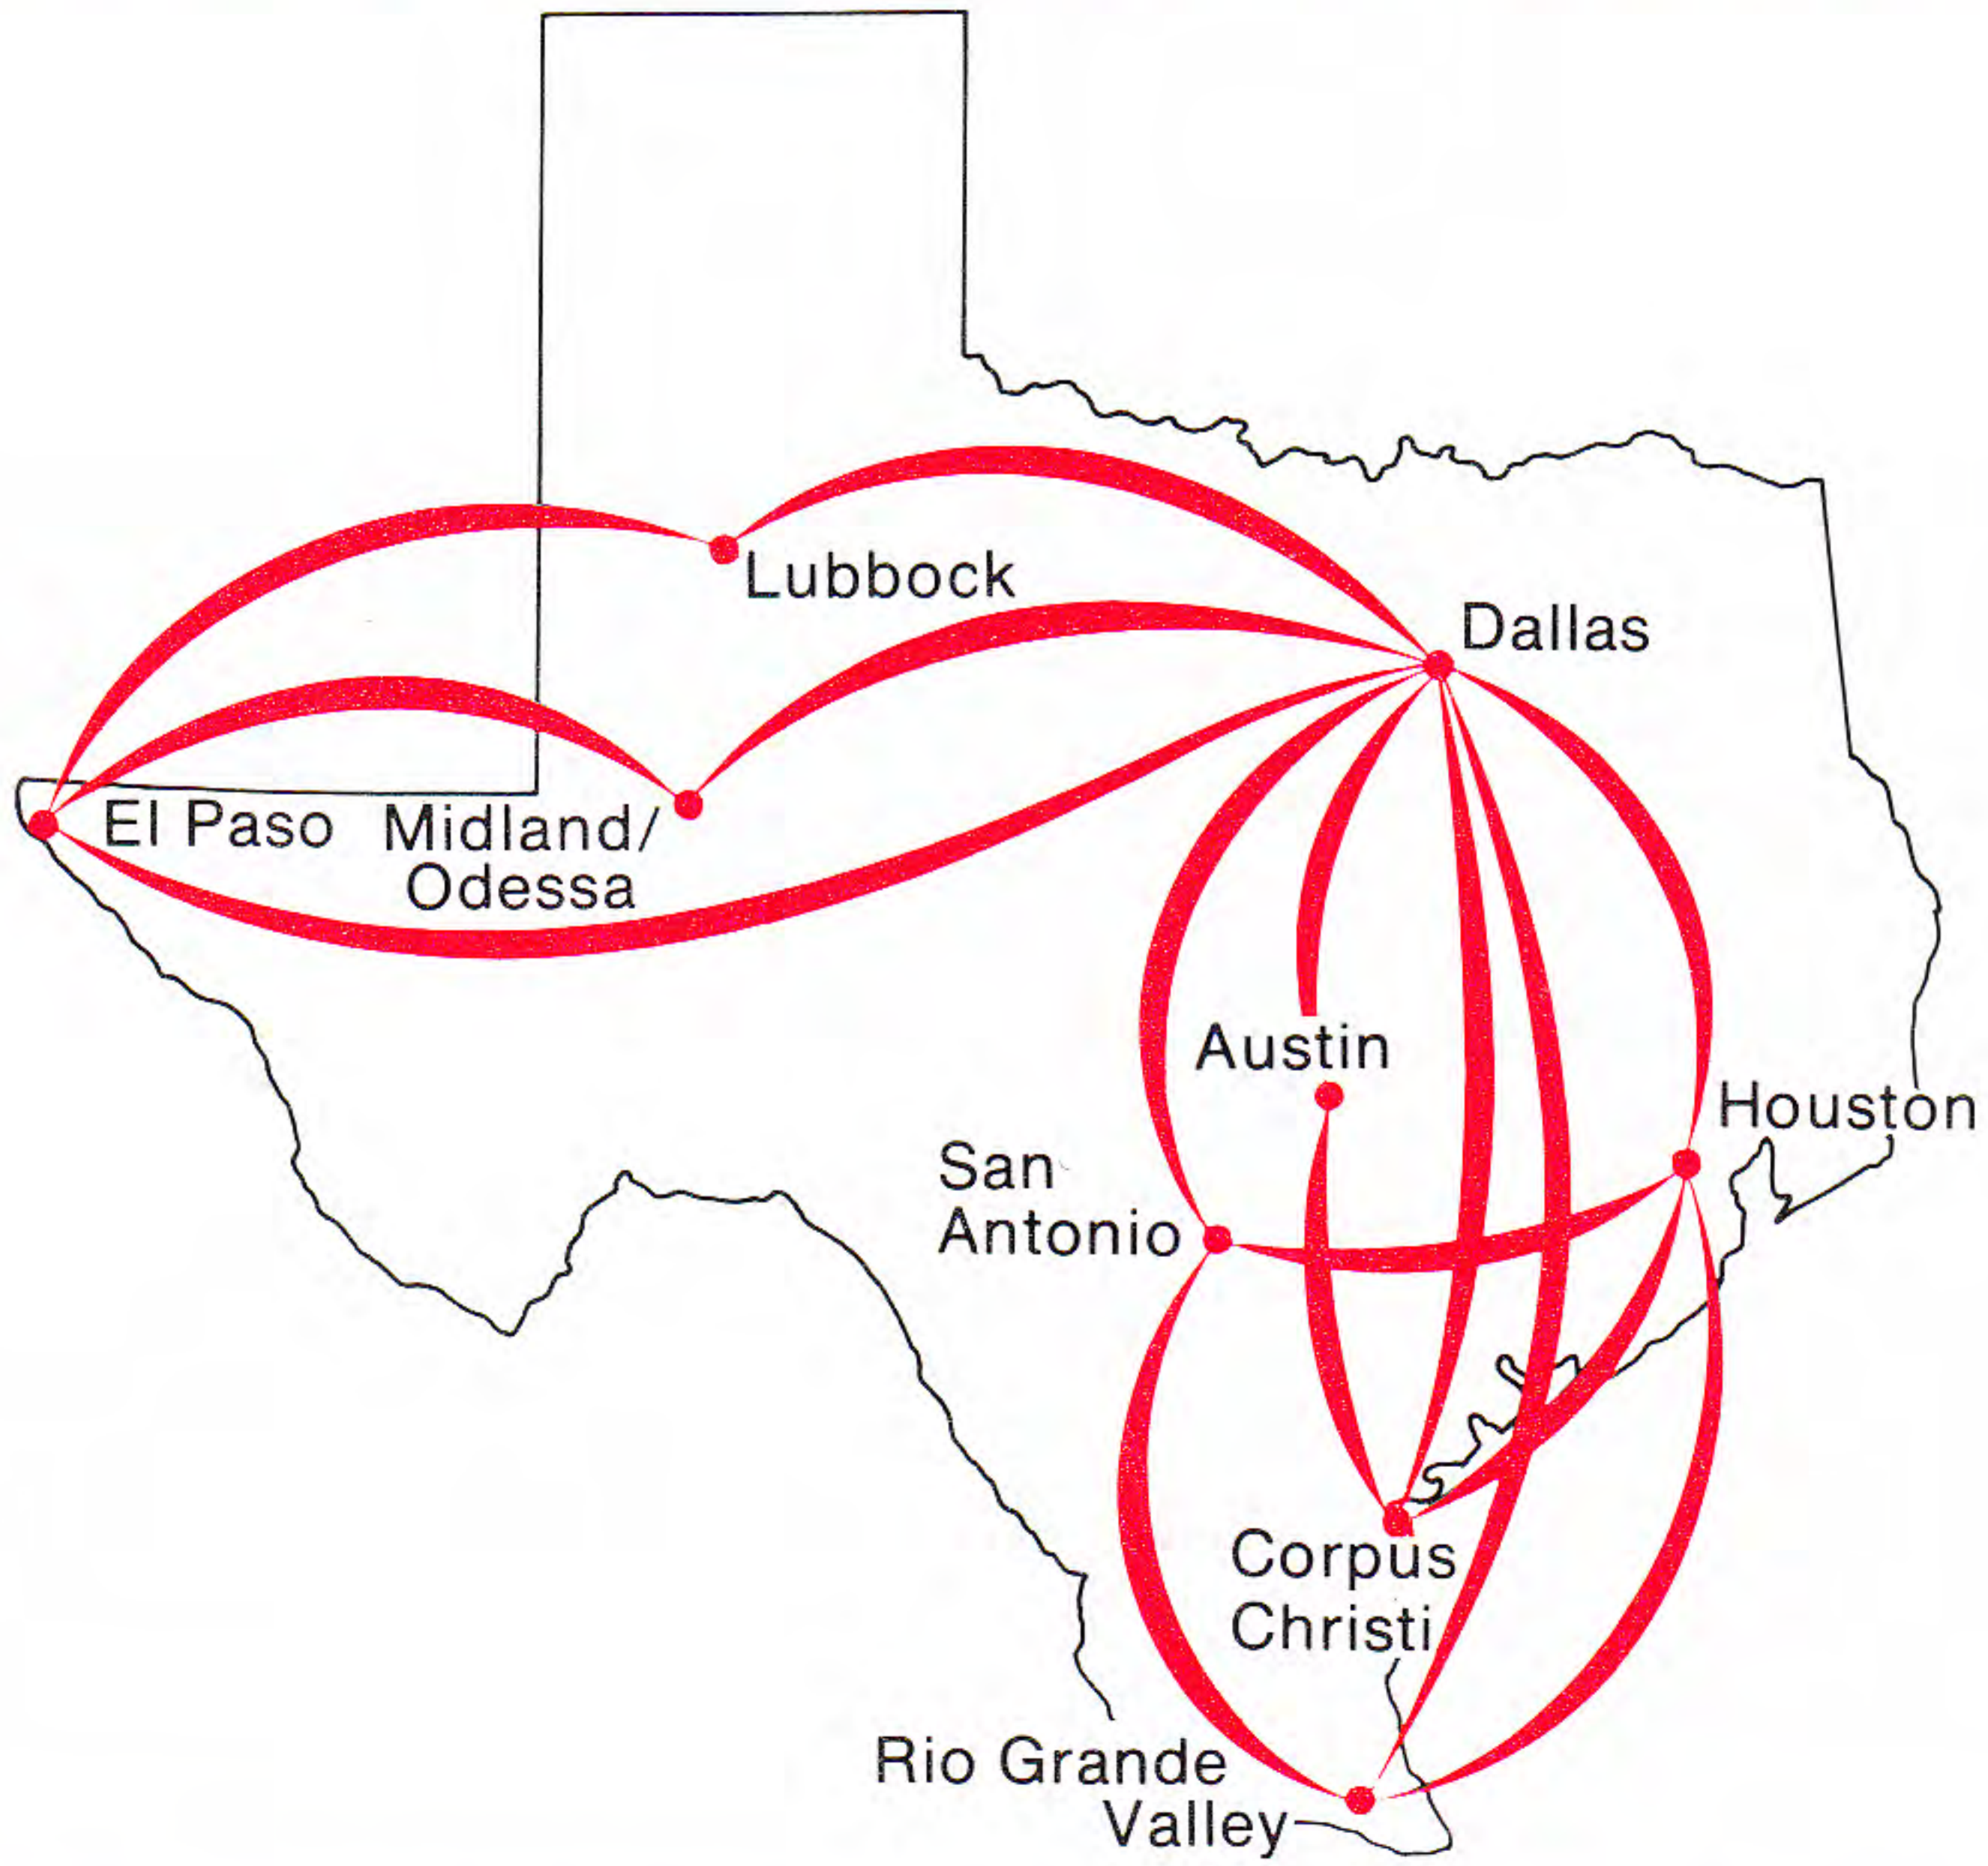

SOUTHWEST AIRLINES FLIGHT SCHEDULE

EFFECTIVE NOV. 1, 1977

SOUTHWEST AIRLINES 

**WE'RE
SPREADING LOVE
ALL OVER TEXAS**

Bulk Rate
U.S. POSTAGE
PAID
Dallas, Texas
Permit No. 6721

SOUTHWEST AIRLINES FLIGHT SCHEDULE

EFFECTIVE NOV. 1, 1977

SOUTHWEST AIRLINES 

INDEX AND FARES

PAGE FARES
EXECUTIVE PLEASURE

AUSTIN TO:

Corpus Christi	3	\$25.00	\$15.00
Dallas	3	\$25.00	\$15.00
El Paso	3	\$50.00	\$30.00
Lubbock	3	\$40.00	\$25.00
Midland/Odessa	3	\$40.00	\$25.00