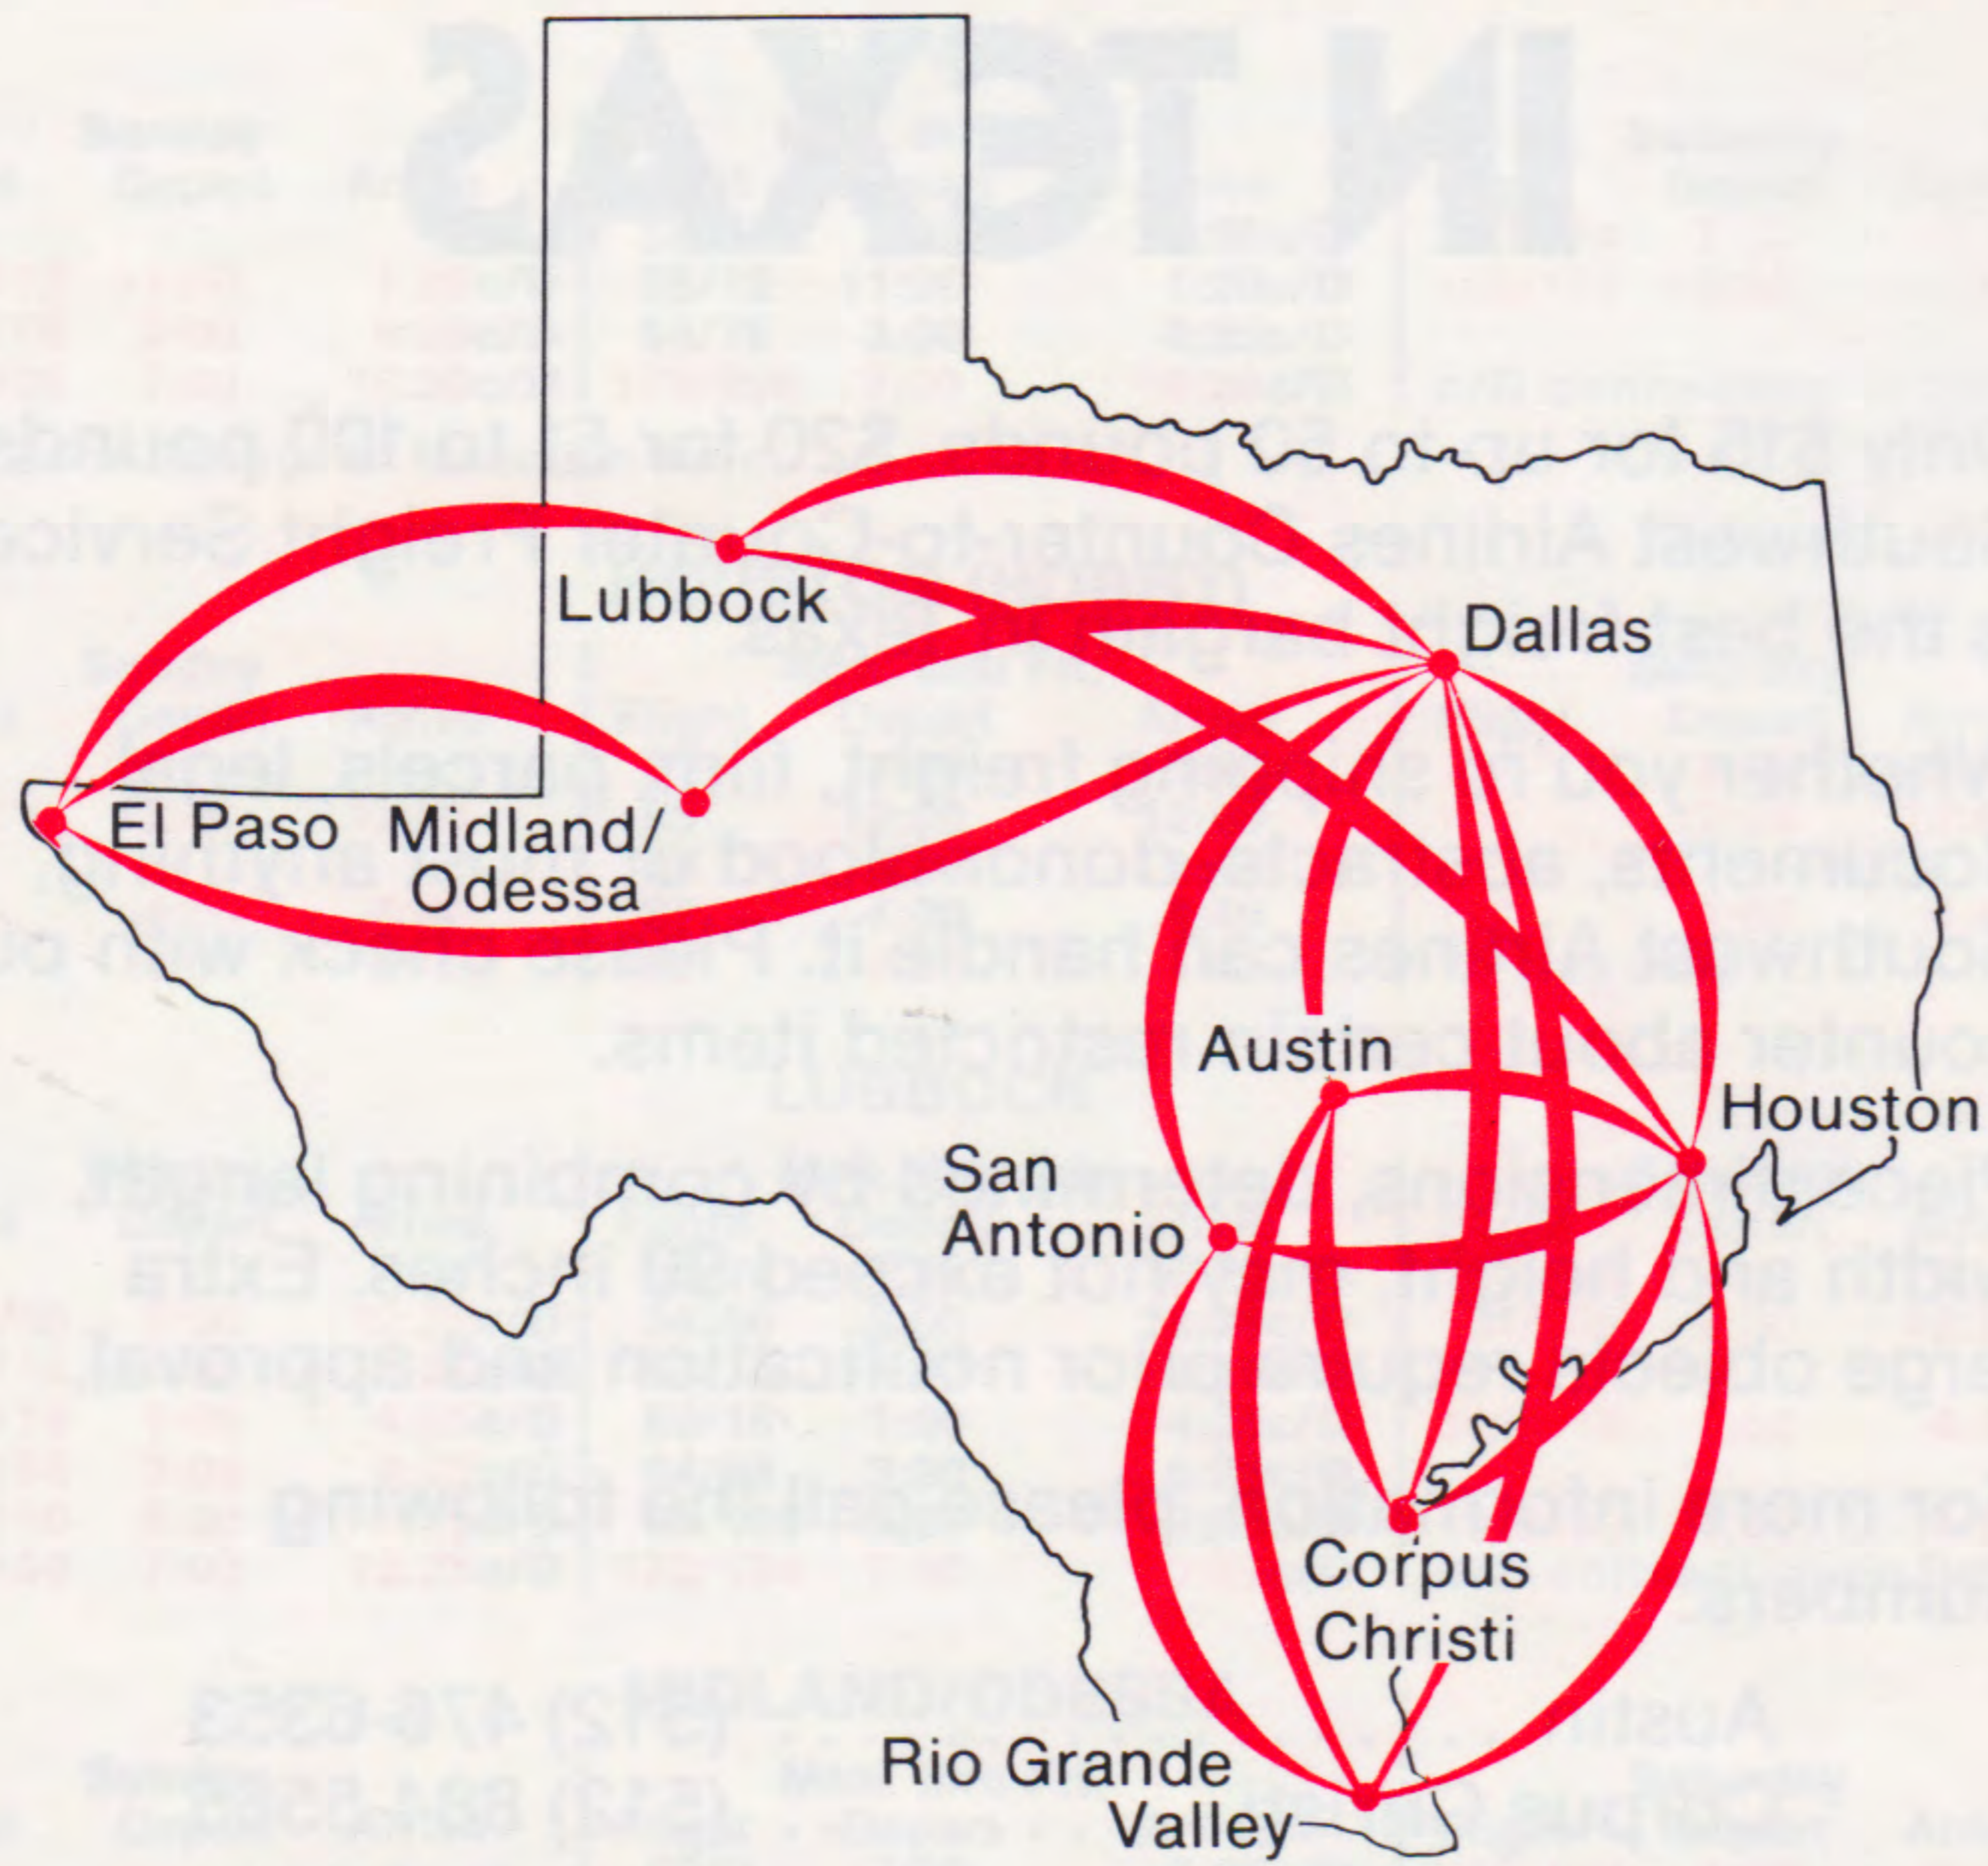

# SOUTHWEST AIRLINES FLIGHT SCHEDULE

EFFECTIVE FEB. 13, 1978

SOUTHWEST AIRLINES 

**WE'RE  
SPREADING LOVE  
ALL OVER TEXAS**

**SOUTHWEST  
AIRLINES  
FLIGHT  
SCHEDULE**  
EFFECTIVE FEB. 13, 1978

**SOUTHWEST AIRLINES** 

## AUSTIN TO:

Corpus Christi	3	\$25.00	\$15.00
Dallas	3	\$25.00	\$15.00
Houston	3	\$25.00	\$15.00
El Paso	3	\$50.00	\$30.00
Lubbock	3	\$40.00	\$25.00
Midland/Odessa	3	\$40.00	\$25.00
Rio Grande Valley (Harlingen)	3	\$25.00	\$15.00