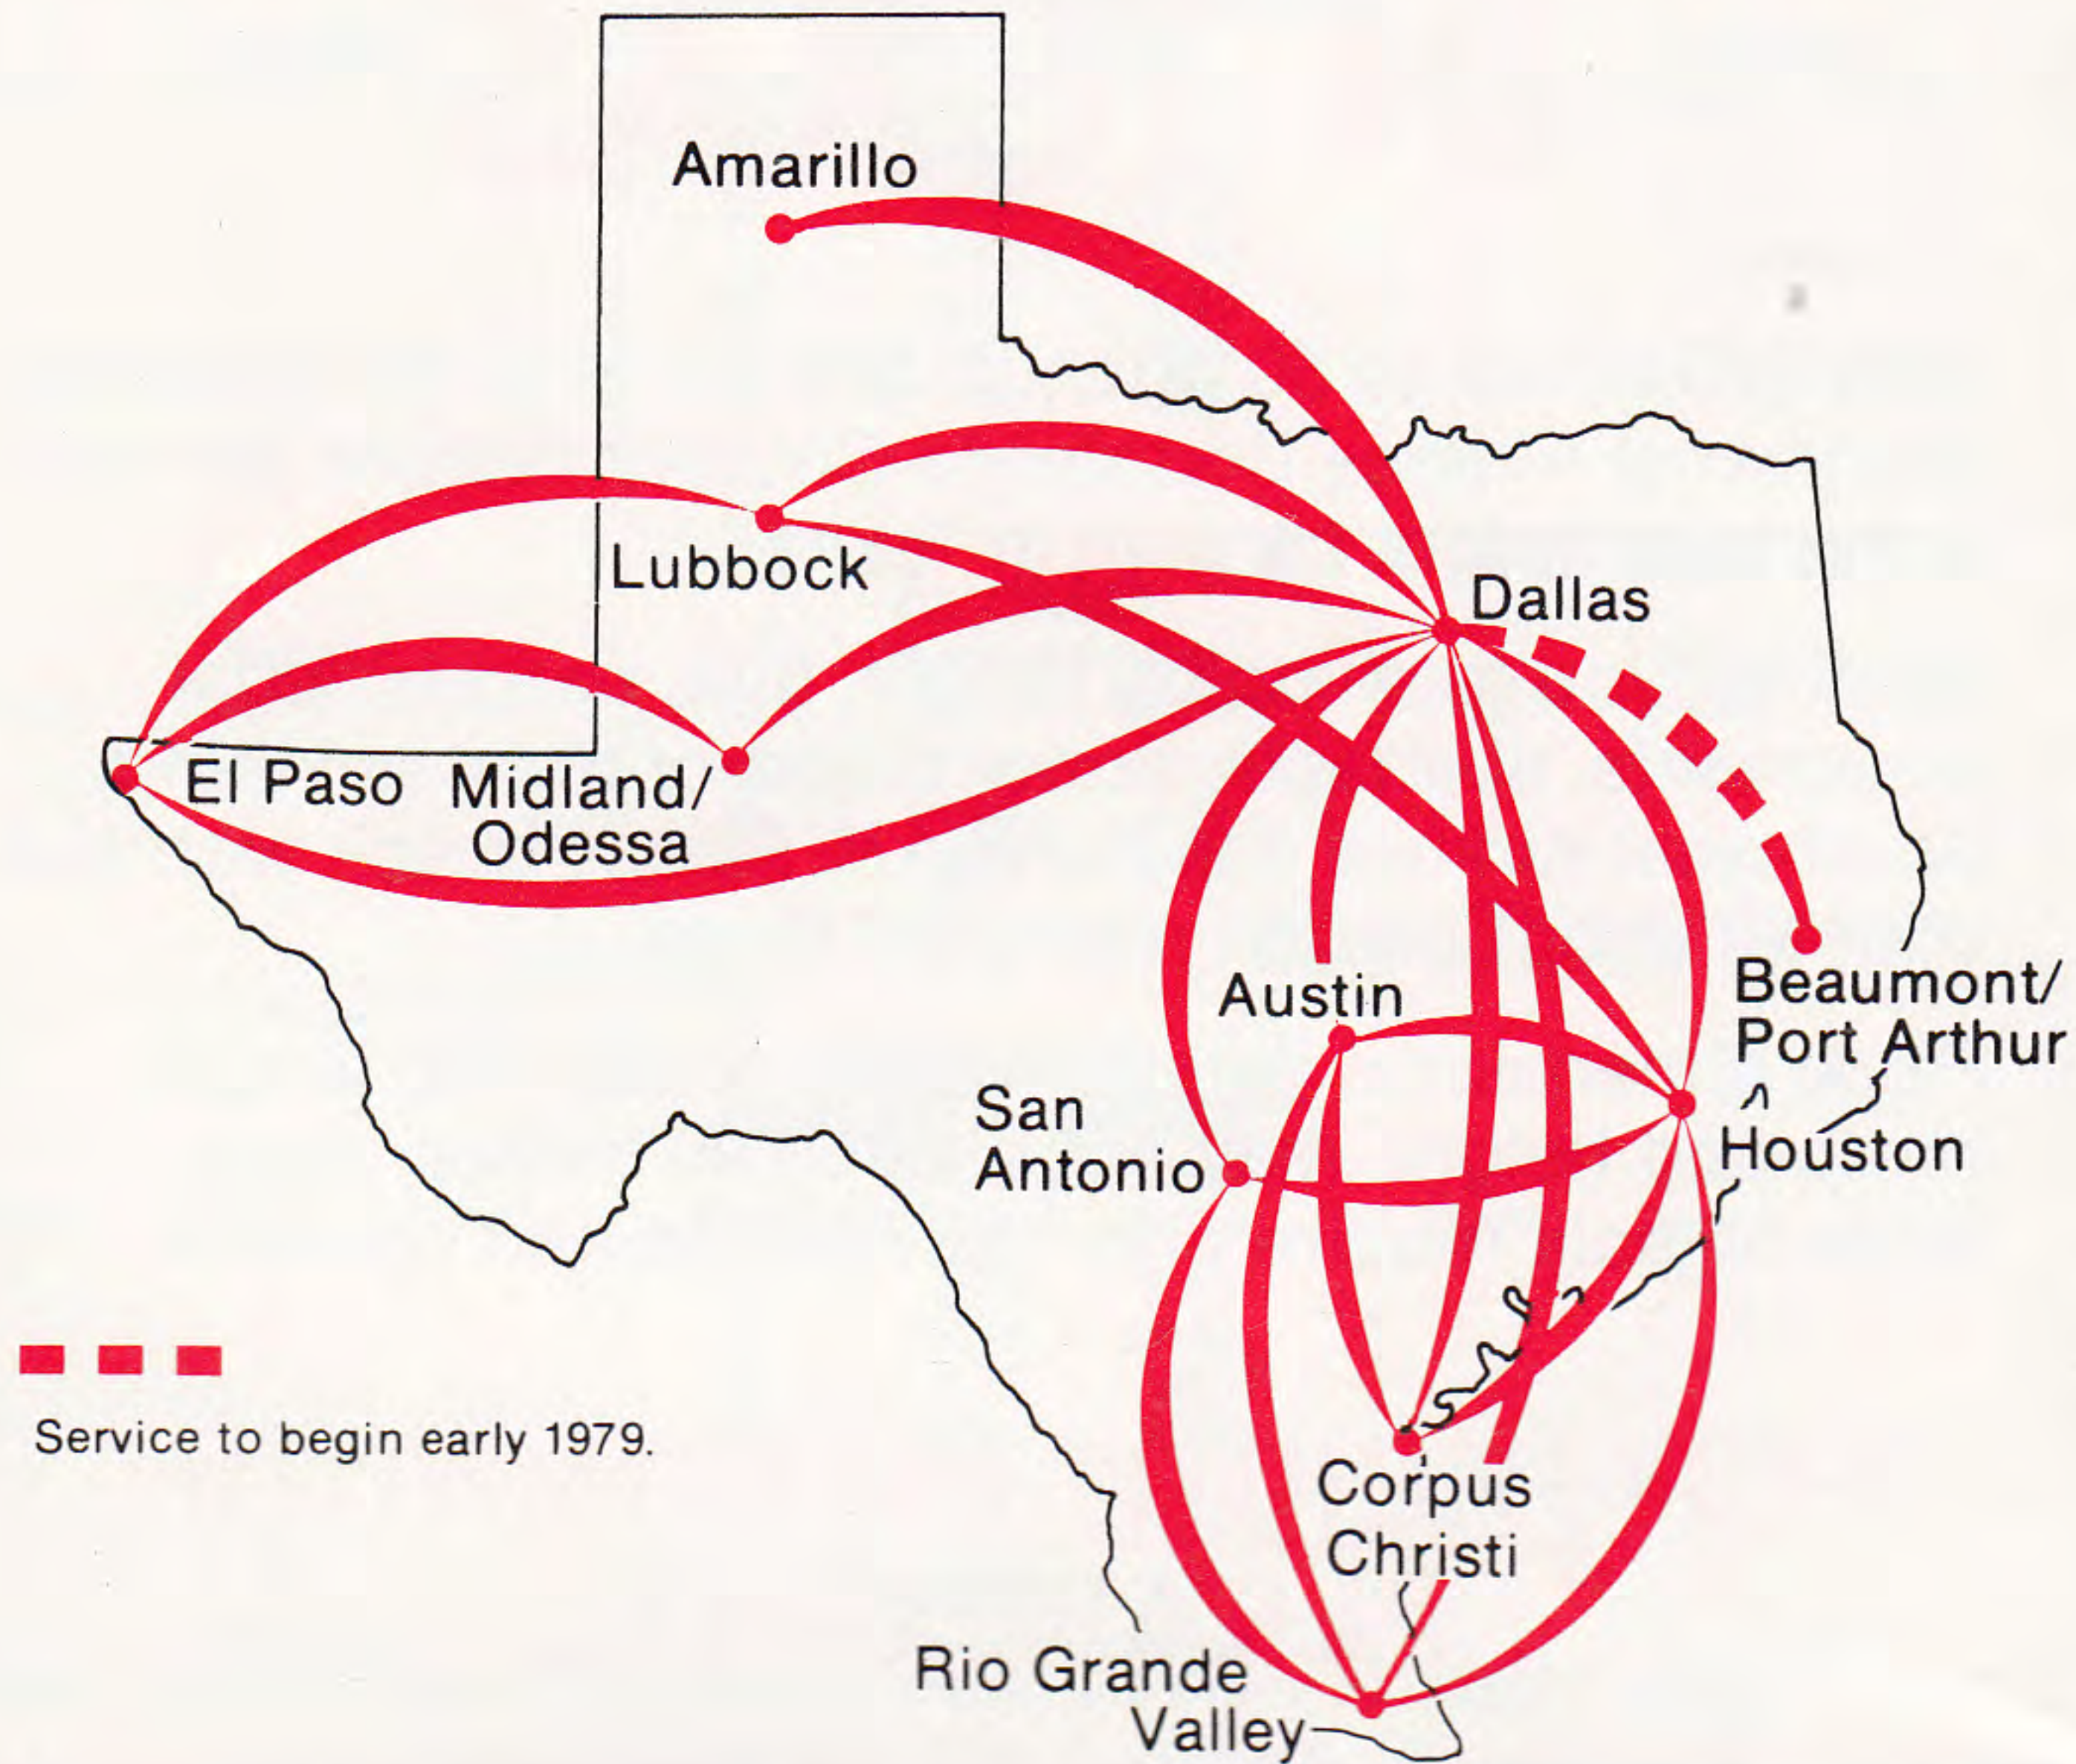

SOUTHWEST AIRLINES FLIGHT SCHEDULE

The Lighthouse, Palo Duro Canyon

**INTRODUCING
AMARILLO
SERVICE**

EFFECTIVE DECEMBER 12, 1978

WE'RE SPREADING LOVE ALL OVER TEXAS

SOUTHWEST AIRLINES FLIGHT SCHEDULE

The Lighthouse, Palo Duro Canyon

INTRODUCING AMARILLO SERVICE

EFFECTIVE DECEMBER 12, 1978

INDEX AND FARES

(All Fares one-way, including tax)

FARES
PAGE EXECUTIVE PLEASURE

AMARILLO TO:

Austin	4	\$43.00	\$28.00
Corpus Christi	4	\$55.00	\$35.00
Dallas	4	\$30.00	\$20.00
Houston	4	\$43.00	\$28.00
Rio Grande Valley (Harlingen)	4	\$55.00	\$35.00
San Antonio	4	\$43.00	\$28.00