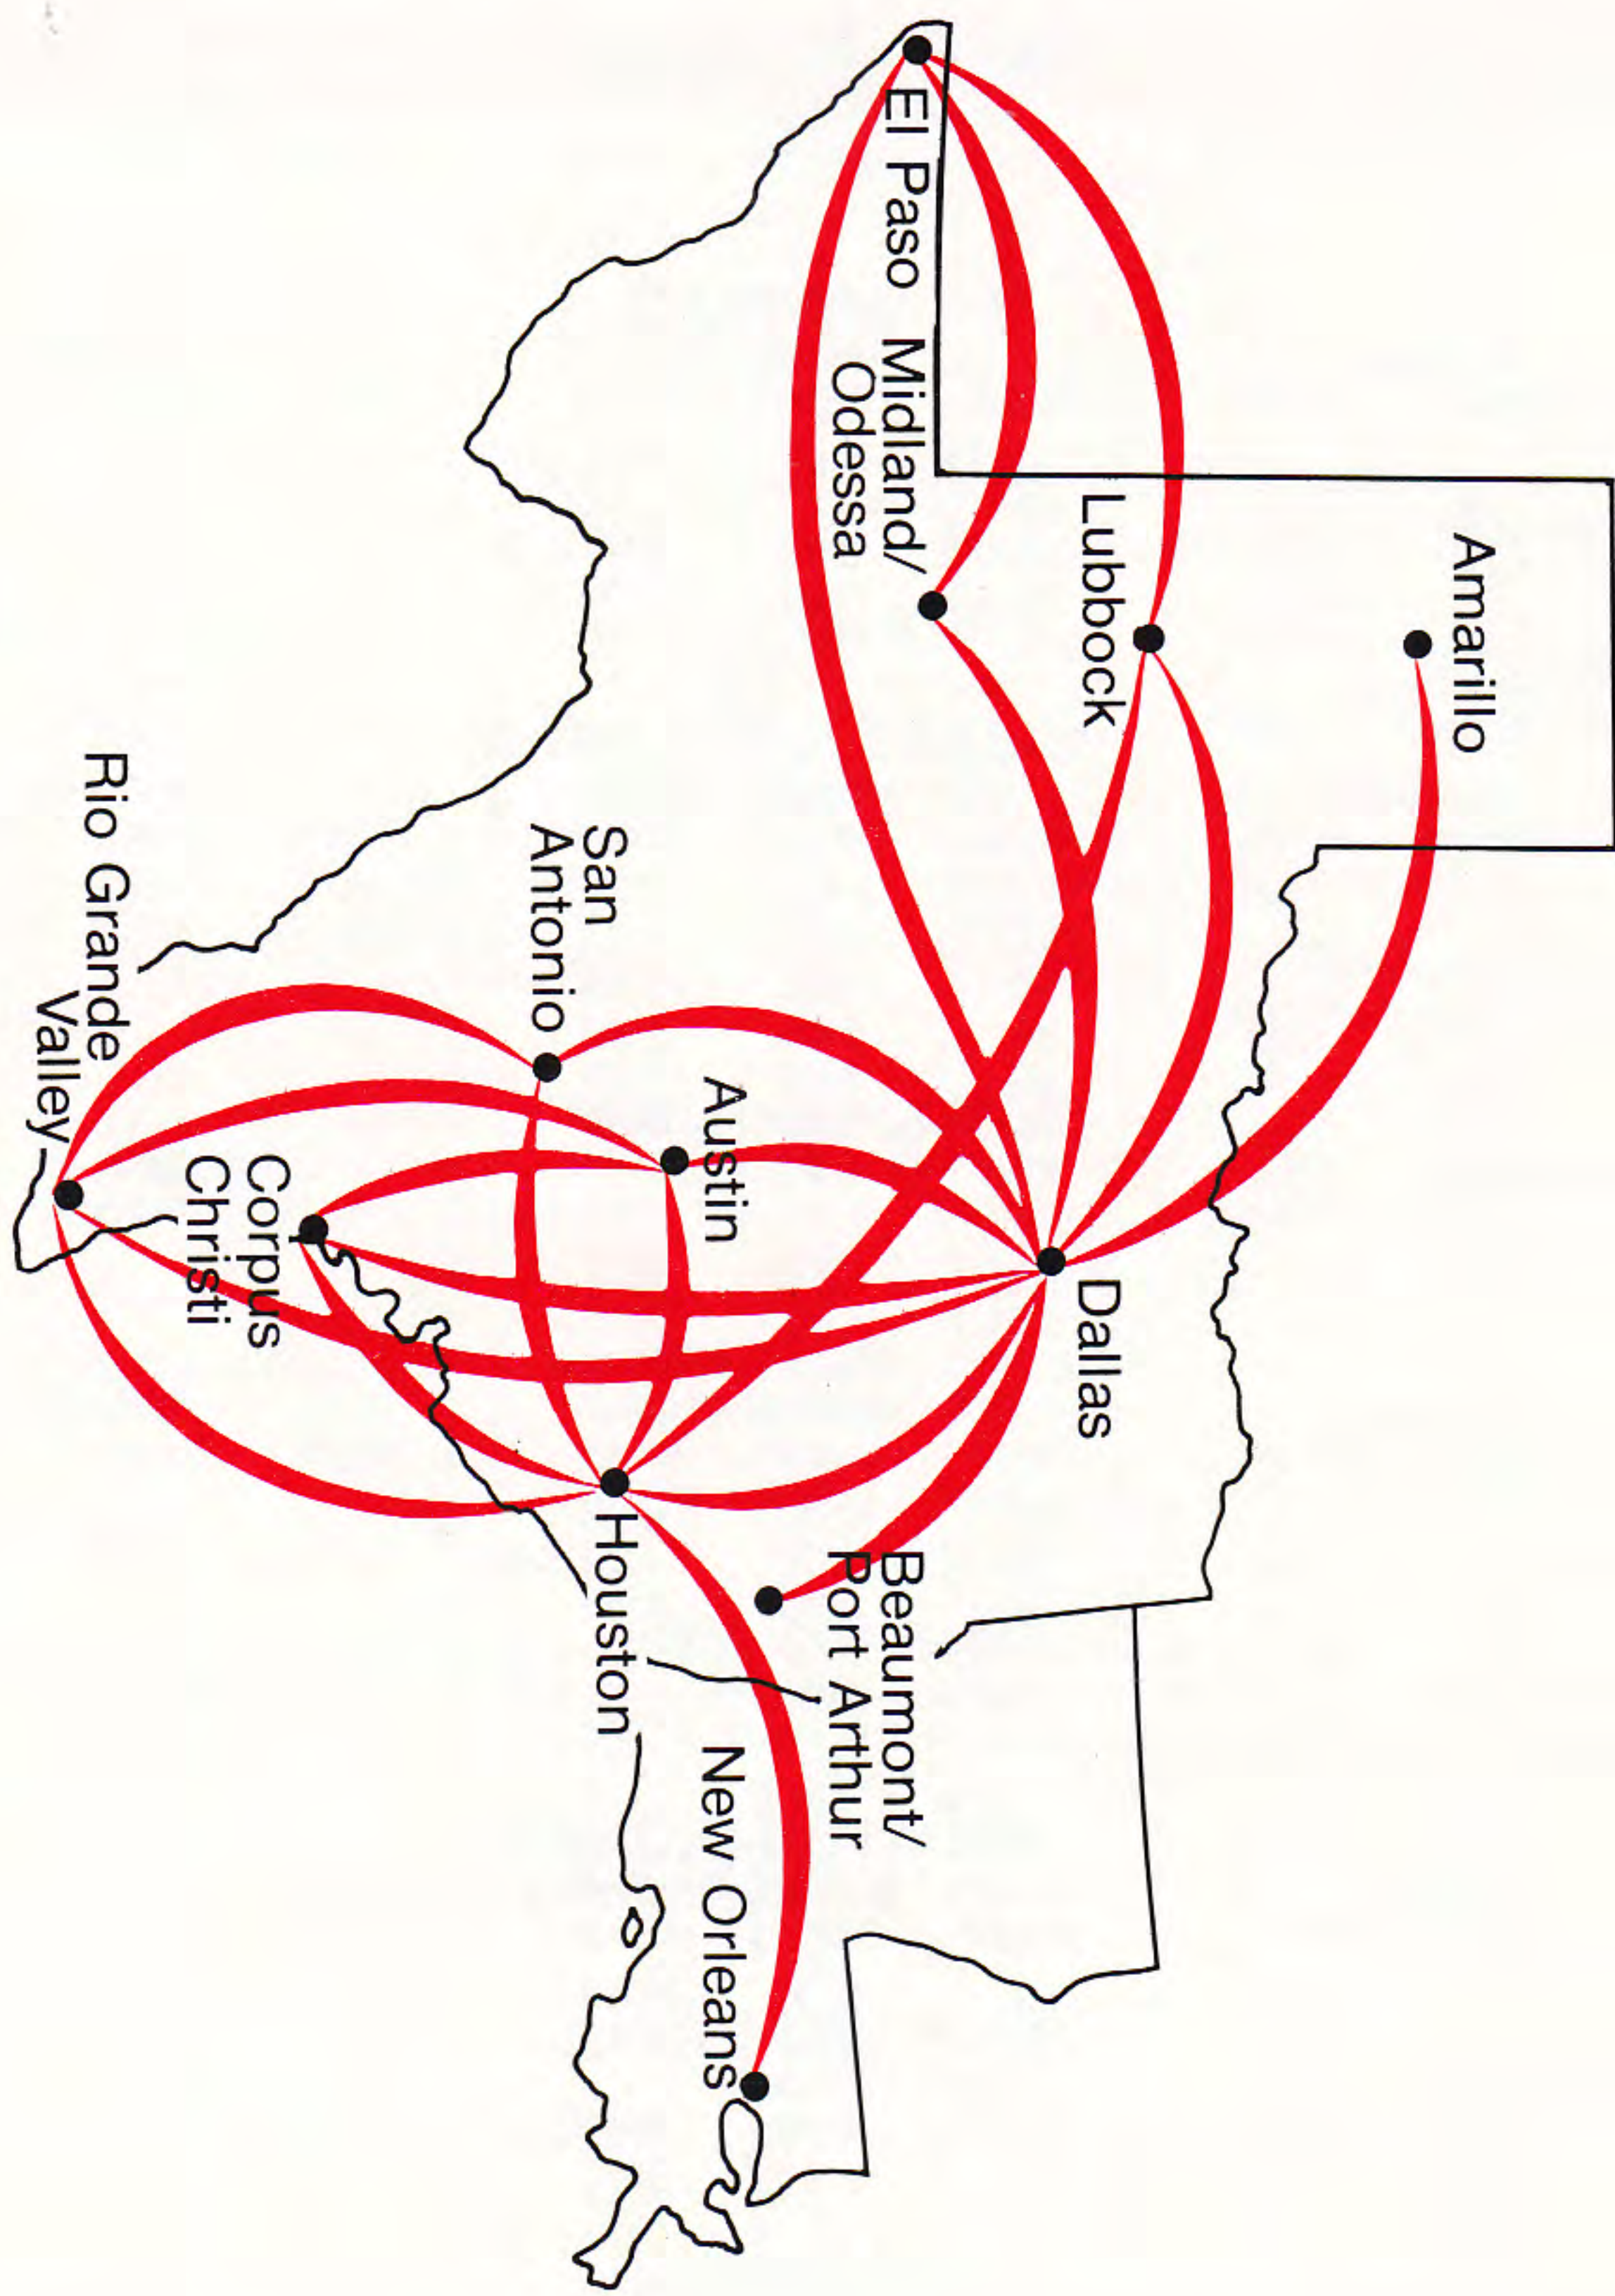

SOUTHWEST AIRLINES FLIGHT SCHEDULE

**FEATURING SERVICE
TO BEAUMONT AND
NEW ORLEANS**

EFFECTIVE MARCH 5, 1979

SOUTHWEST AIRLINES FLIGHT SCHEDULE

**FEATURING SERVICE
TO BEAUMONT AND
NEW ORLEANS**

EFFECTIVE MARCH 5, 1979