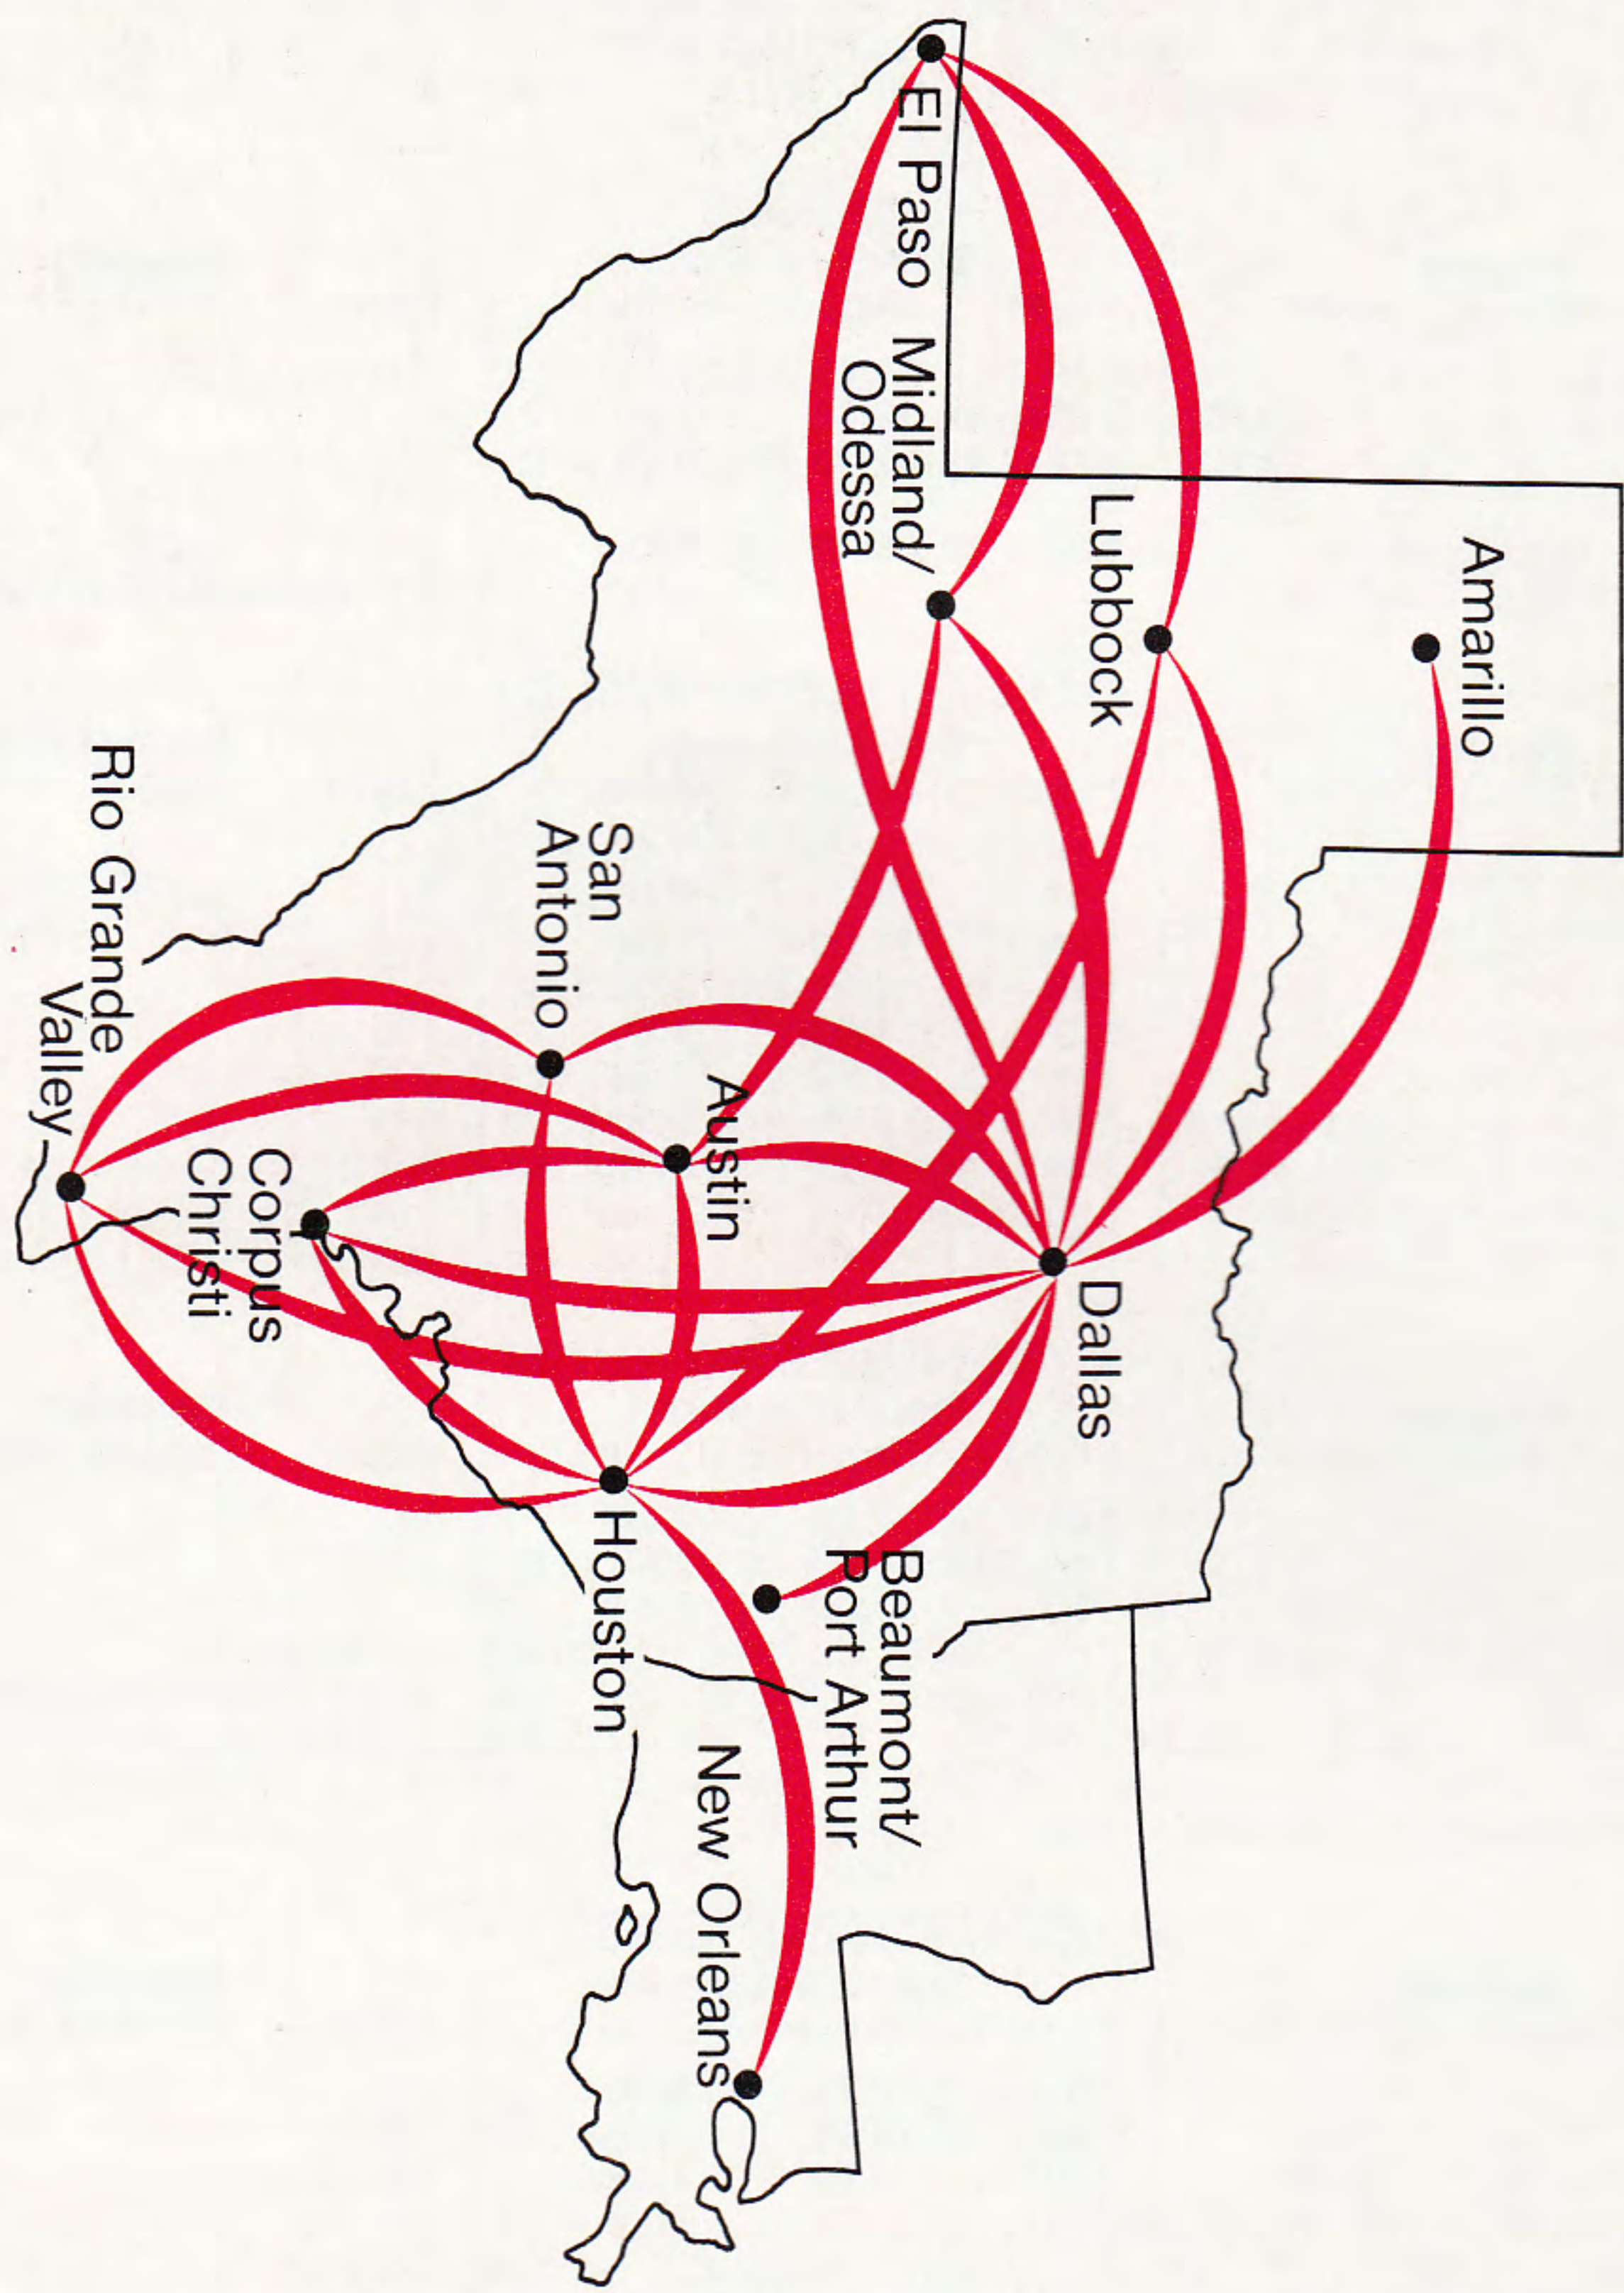

SOUTHWEST AIRLINES FLIGHT SCHEDULE

AND FARE SUMMARY

EFFECTIVE JUNE 1, 1979