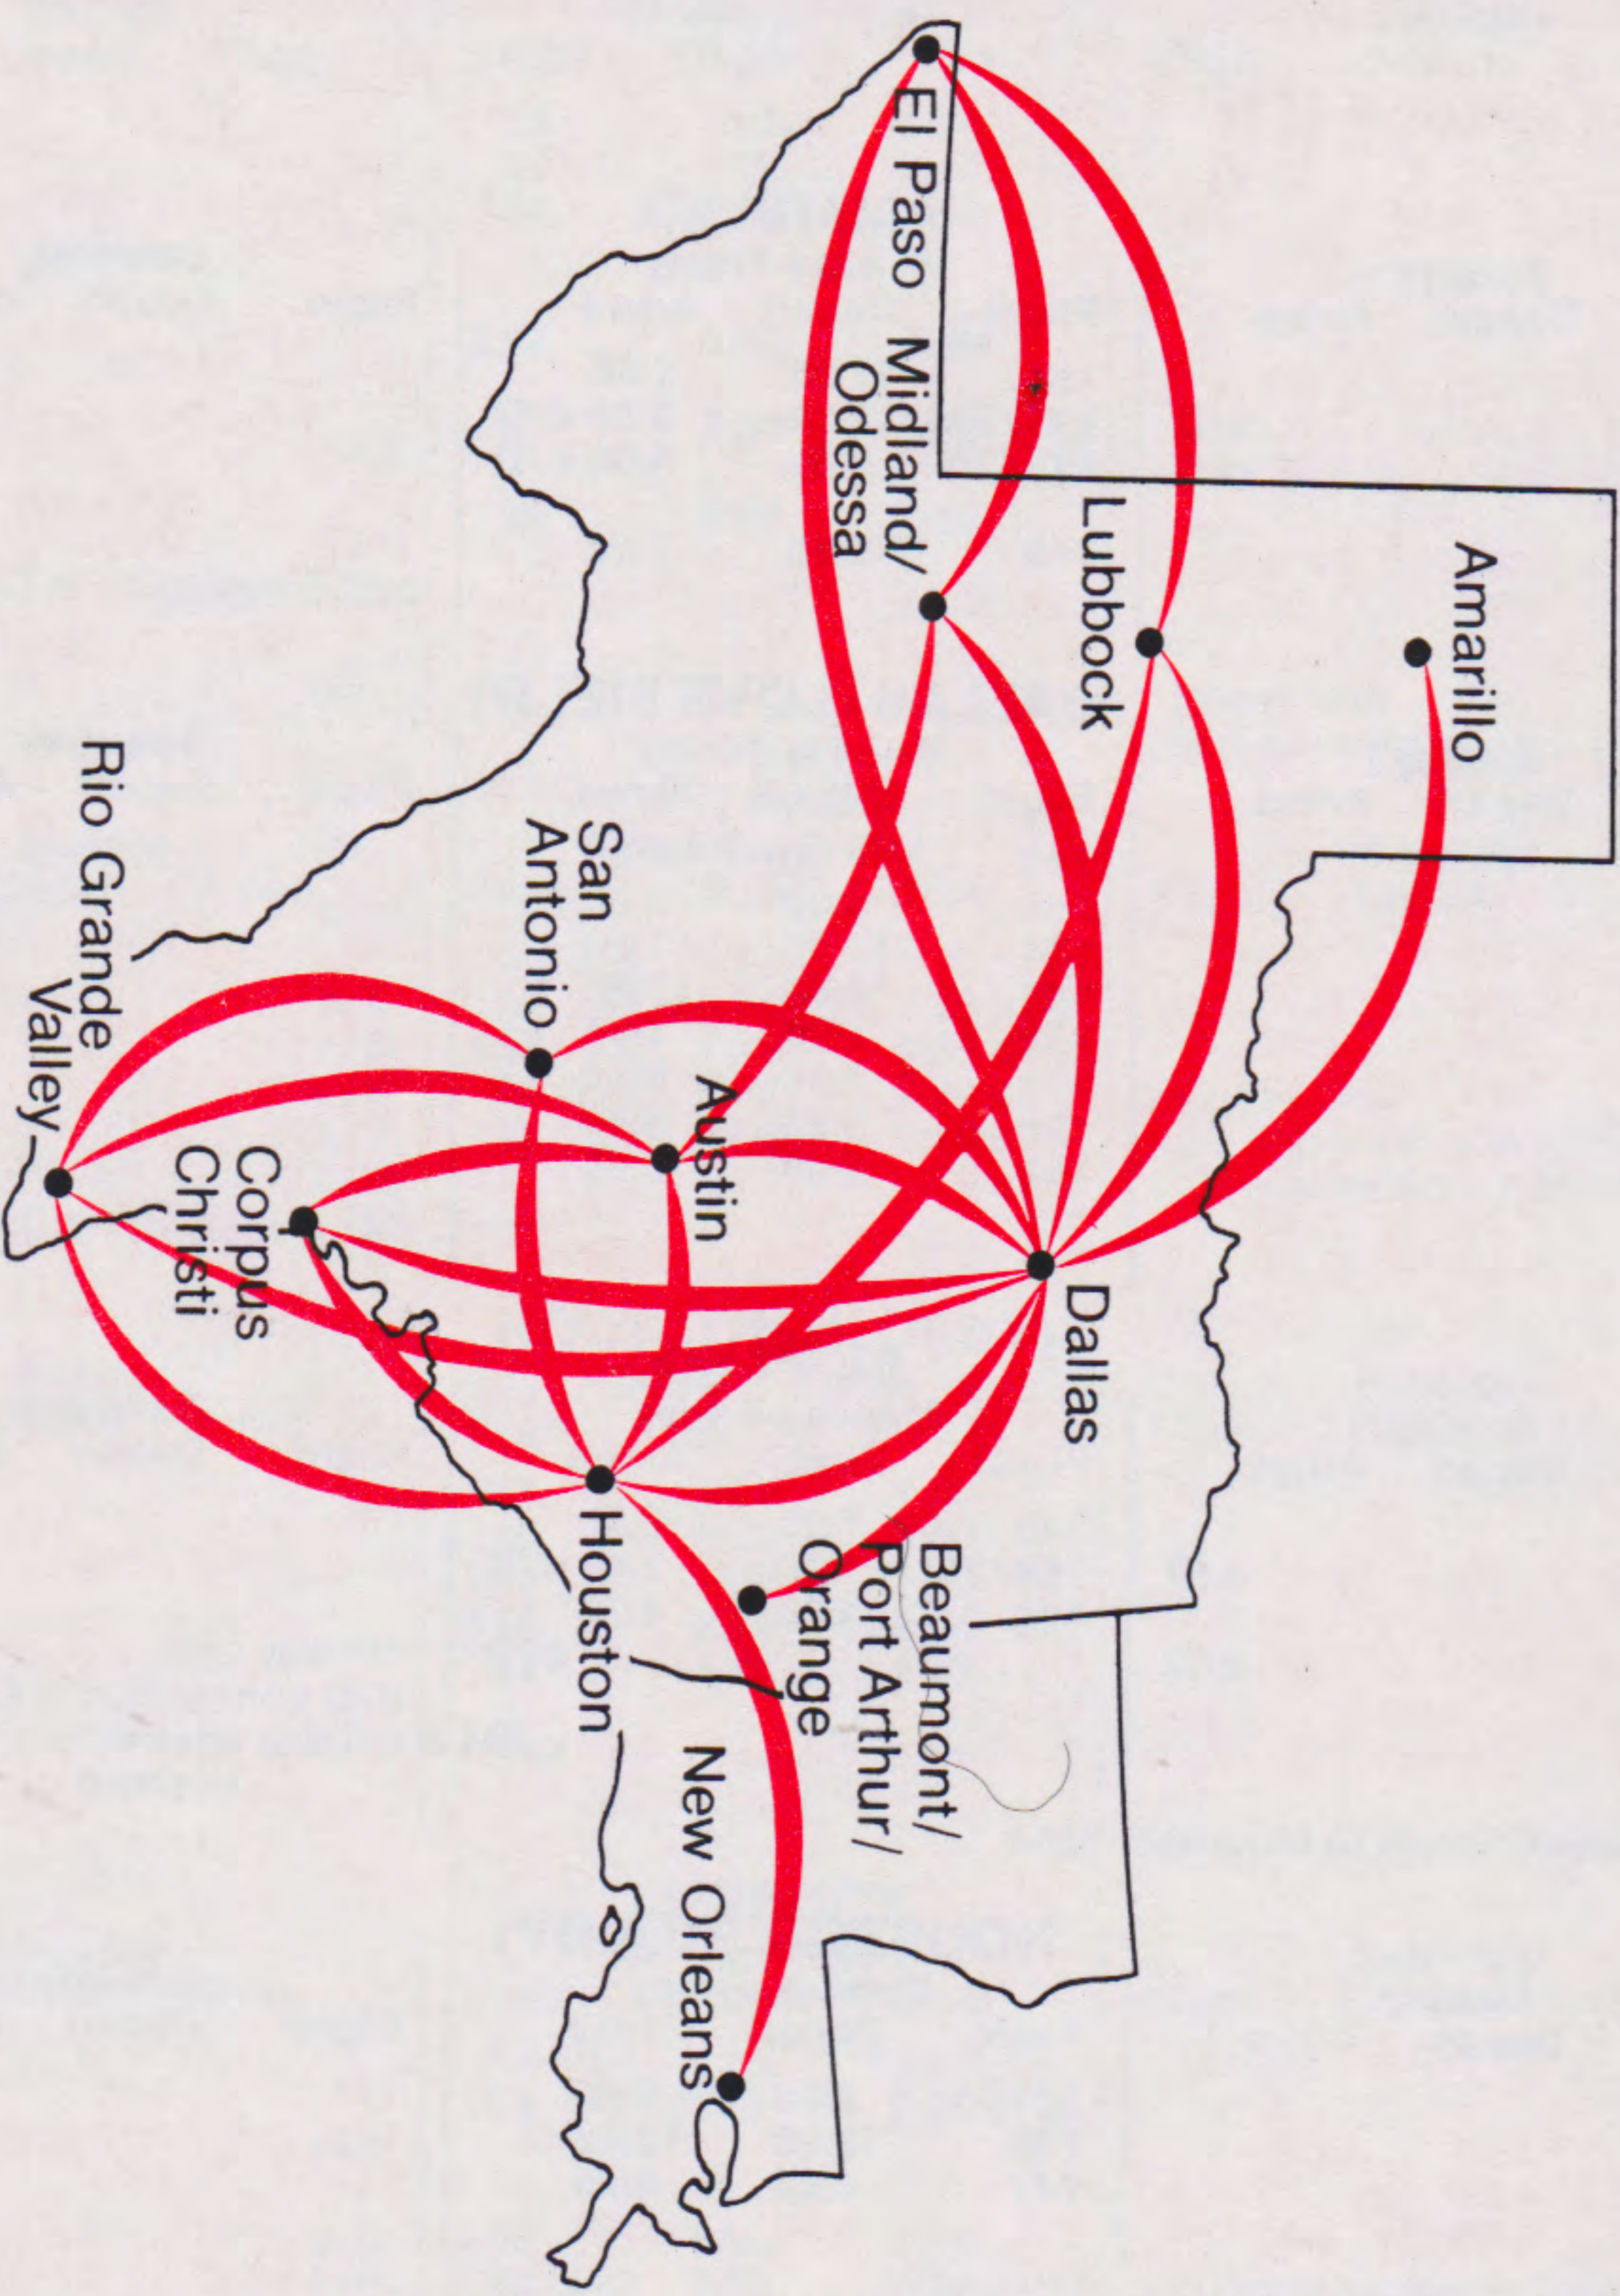

SOUTHWEST AIRLINES FLIGHT SCHEDULE

AND FARE SUMMARY

EFFECTIVE JULY 13, 1979

SOUTHWEST AIRLINES FLIGHT SCHEDULE

AND FARE SUMMARY

EFFECTIVE JULY 13, 1979

INDEX AND FARES

FARES EFFECTIVE JULY 13, 1979.