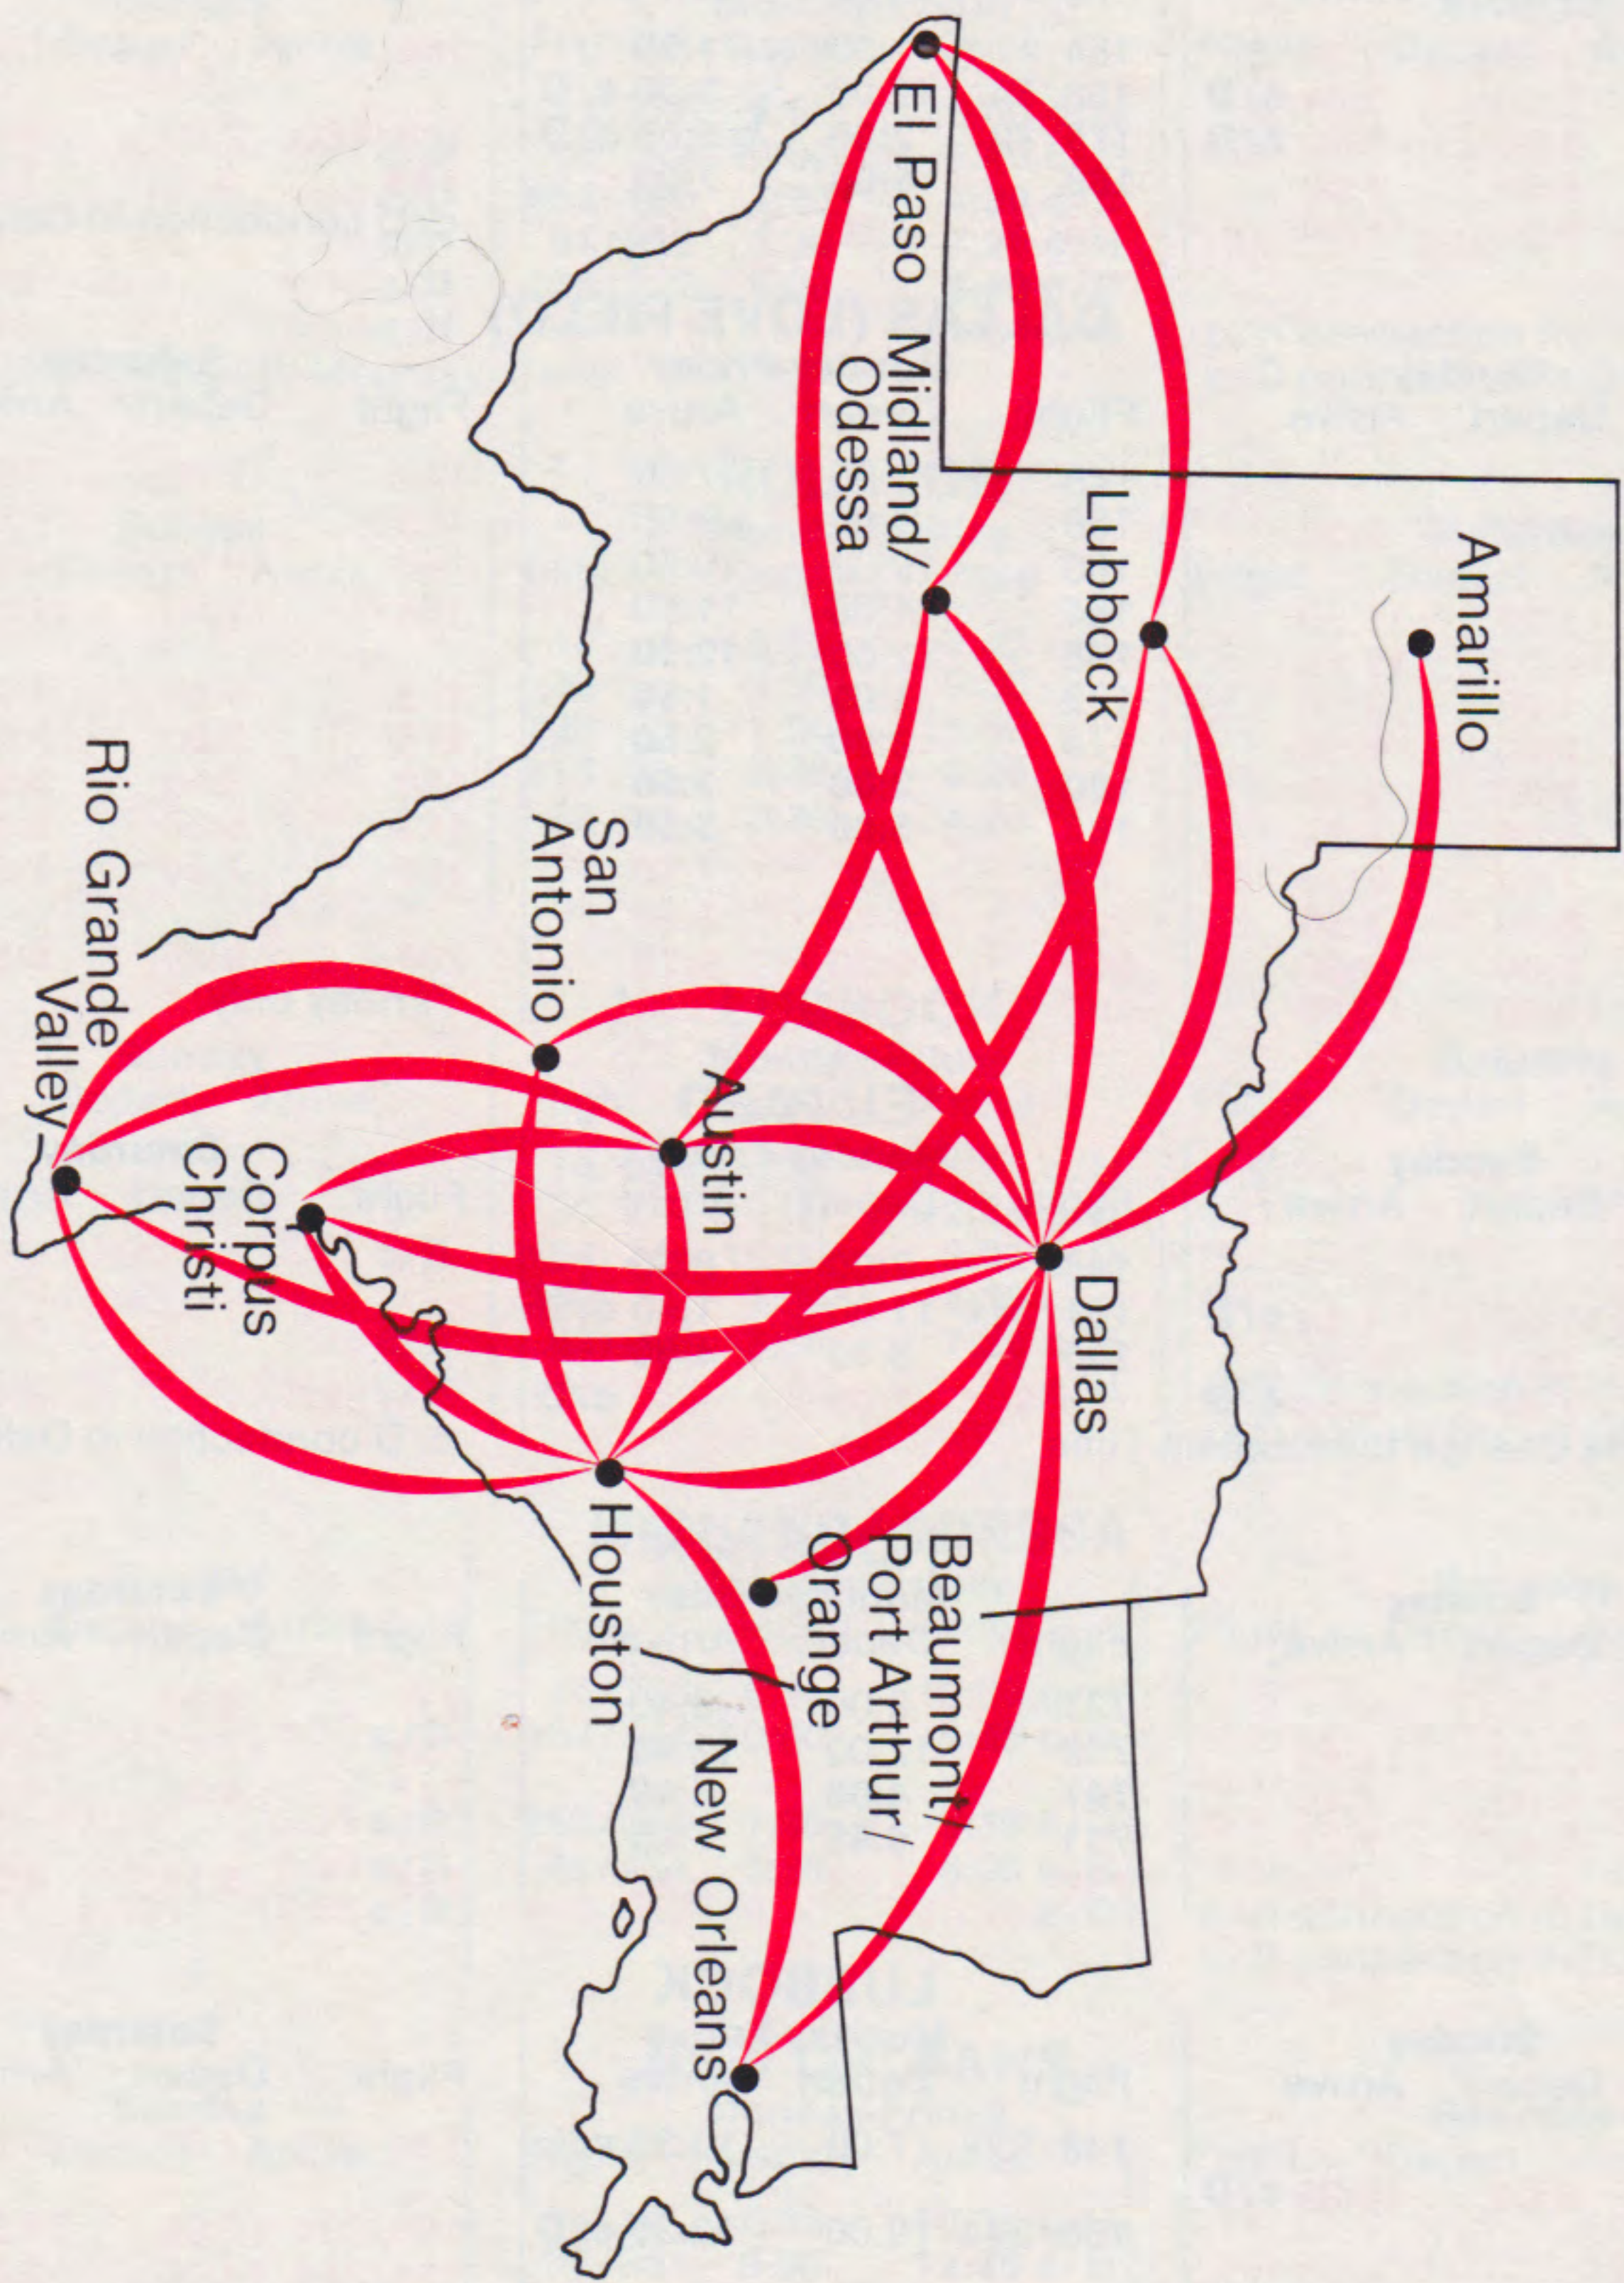

SOUTHWEST AIRLINES FLIGHT SCHEDULE

AND FARE SUMMARY

Effective Nov. 7, 1979

**NOW! NON-STOPS
DALLAS/NEW ORLEANS**

GENERAL INFORMATION

CREDIT CARDS — Southwest Airlines will accept American Express, Master Charge, BankAmericard/VISA, Carte Blanche, Diner Club and Air Travel Cards.

PASSENGER CHECK-IN PROCEDURES — Southwest Airlines requests that passengers purchase their tickets and have them validated/confirmed at the ticket counter. Reservations of passengers presenting themselves at the Southwest Airlines boarding gate less than ten minutes before scheduled departure of a flight will be subject to cancellation.

REFUNDS — LOST TICKETS — When a passenger loses his ticket, or a portion of his ticket, he will be required to purchase another ticket at the appropriate fare before transportation will be furnished between the points covered by the lost ticket. There will be no refund for a lost ticket.

AIRCRAFT — Southwest Airlines utilizes Boeing 737-200 jets with seating for 118 passengers and a Boeing 727-200 jet with seating for 155 passengers.

ON-BOARD SERVICE — Southwest Airlines serves complimentary coffee, juices, and cold drinks on all flights. Cocktails, beer and peanuts are complimentary on all Executive Class flights. On Pleasure Class flights, cocktails are $1.50 and beer is $.50.

NO SMOKING — Sections are provided on all Southwest aircraft for non-smokers. Generally, the forward portion of the aircraft is reserved for non-smokers. Signs are posted in the cabin designating the no smoking sections.

SECURITY — For your security all passengers and their hand-carried items must be inspected in accordance with the government-sponsored security program. Passengers should proceed through security inspection at least 20 minutes prior to departure time.

HAZARDOUS MATERIALS — Federal regulations restrict carriage on aircraft of items classified as hazardous materials. These materials include, but are not limited to, flammable gasses — liquid and solid, non-flammable compressed gas, explosives, poison, corrosives, oxidizing agents, radioactive material, etiologic agents, and magnetized materials.

BAGGAGE — Checked baggage should be locked. Regulations require name identification on outside. Name labels are available at Southwest ticket counters. Do not place money, jewelry or other expensive personal items in baggage which is to be checked. Fragile articles and perishables are accepted as checked baggage only at the passenger's own risk. Checked baggage is subject to inspection and passengers may be required to present identification.

1. Free baggage allowance — For each ticketed passenger, Southwest allows two free checked pieces.
2. Excess baggage — $2.00 for each piece in excess of the two free.
3. Carry-on baggage — limited to items which will fit underneath the passenger's seat. All items not needed in flight should be checked, except garment bags.
4. Unless excess value is declared and charges paid at time of check-in, Southwest Airlines' liability for lost, damaged or delayed in delivery of personal baggage is limited to $750.00 per fare-paying passenger.
5. Claim — Damaged or lost baggage must be reported, in person, within four hours of passenger's arrival at destination.
6. Animals — Southwest Airlines accepts dogs and cats as excess baggage provided passengers furnish their own air-worthy kennels. Combined weight of pet and kennel should not exceed 40 pounds. Pet must accompany passenger and will be checked and carried in a pressurized, air-conditioned baggage compartment. There will be a charge of $5.00.