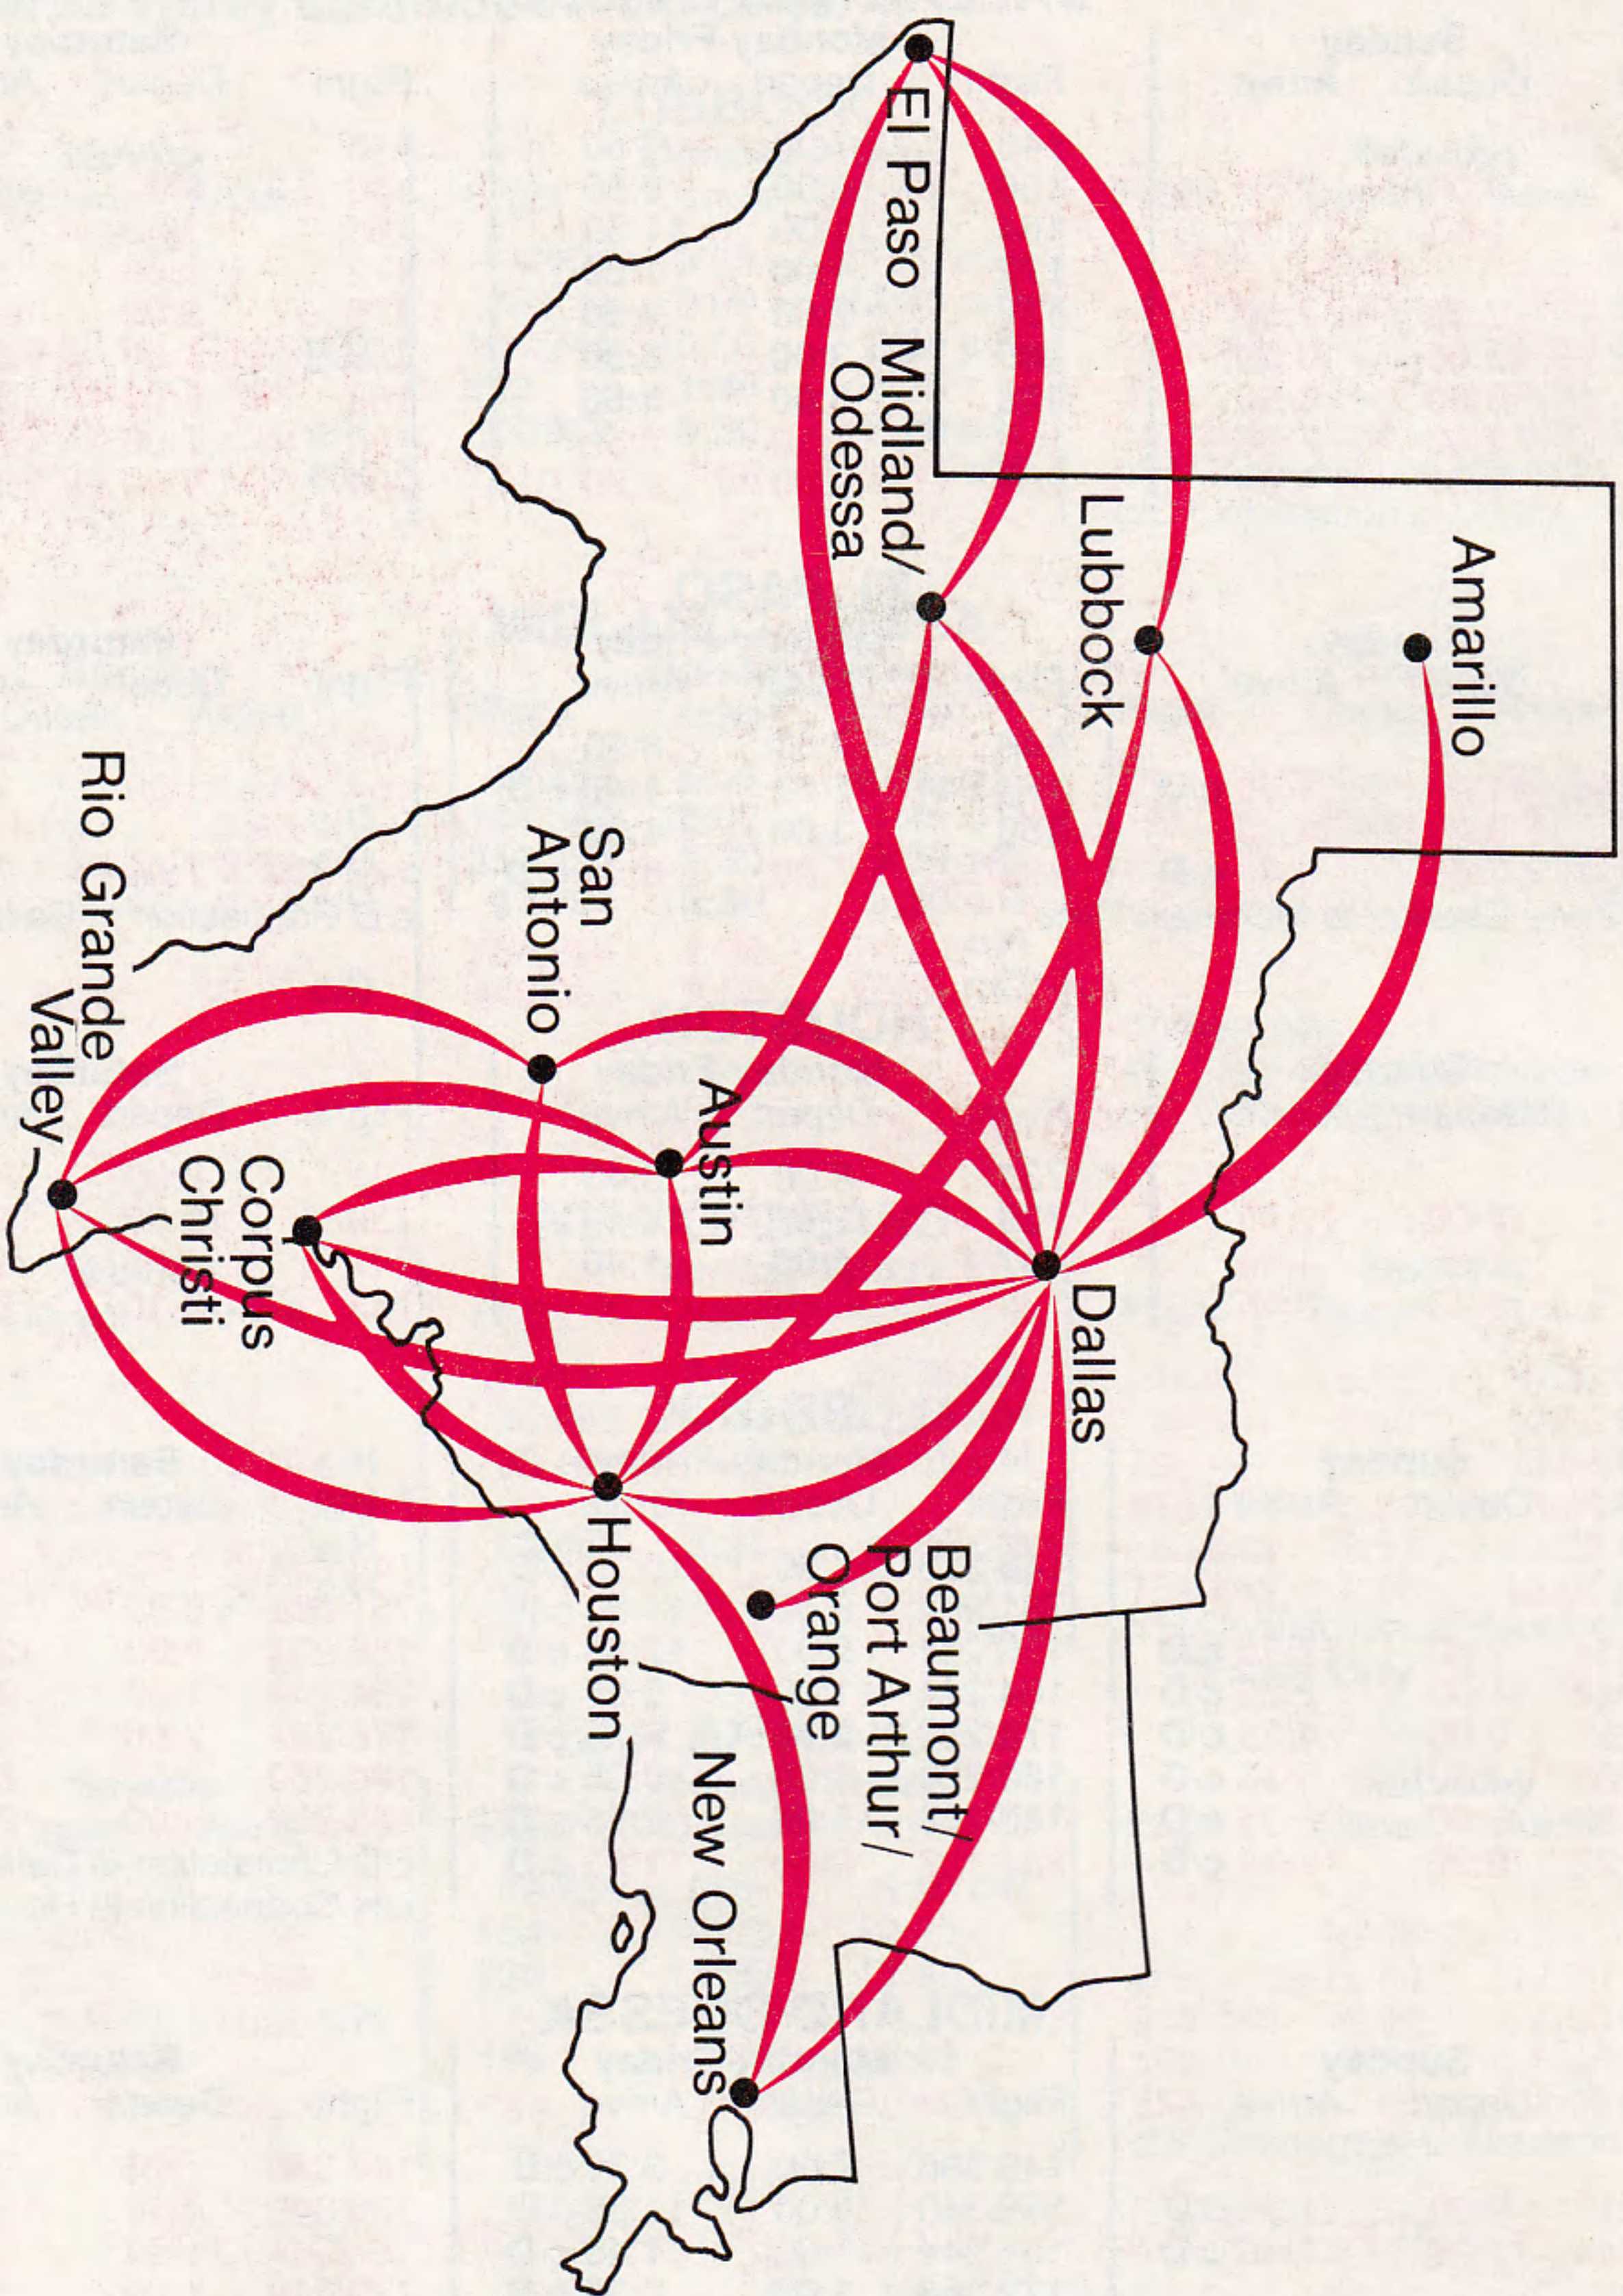

SOUTHWEST AIRLINES FLIGHT SCHEDULE

AND FARE SUMMARY

Effective Feb. 1, 1980

SOUTHWEST AIRLINES FLIGHT SCHEDULE

AND FARE SUMMARY

Effective Feb. 1, 1980

84110ASHA 3150 025
 PERRY SLOAN
 ASHA
 PD BOX 1074
 SALT LAKE CITY UT 84110